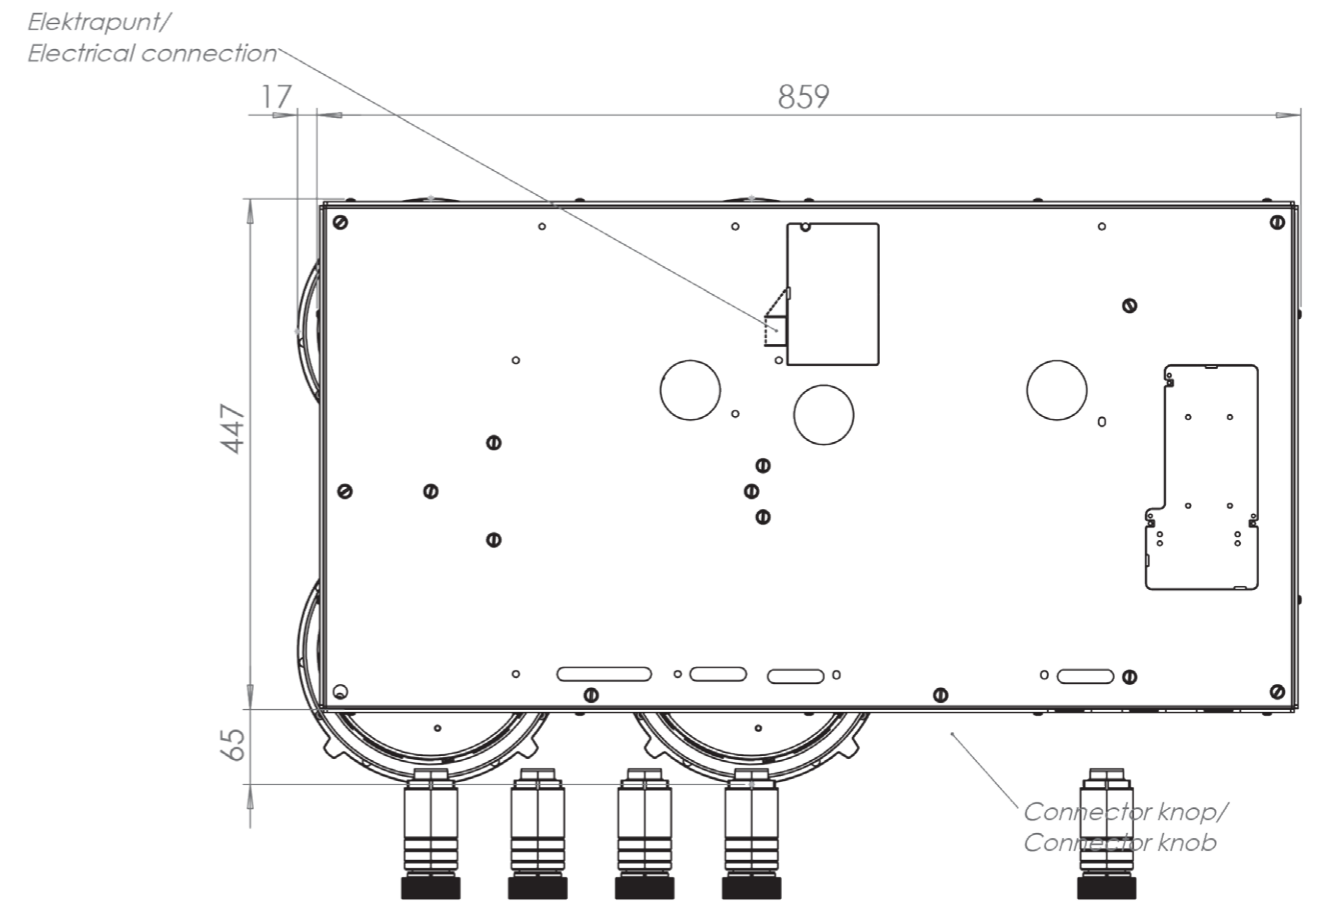

## Control knob

3D-visualization of Top Side knob

3D-visualization Front Side knob

## Dimensions control knob

Front view

Top view

## Control knob

**Technical drawing**

**Bovenaanzicht / Top view**

**Onderaanzicht / Bottom view**

**Vooraanzicht / Front view**

**Zijaanzicht / Side view**

## Technical information

Model	Enep-I Front Side
Nominal voltage	208 VAC / 240 VAC
Maximum power	9,256W (@208VAC) / 10,680W (@240VAC)
Unit dimensions (LxWxH)	17.60 x 33.82 x 3.54 inches 447 x 859 x 90 mm
Total height (including support set)	4.65 inches 118 mm
Minimum cabinet width	47.24 inches 1200 mm
Minimum countertop depth	25.59 inches 650 mm
Countertop thickness	0.16-1.38 inches 4-35 mm
Type of cooking system	Induction
Model edition	Black