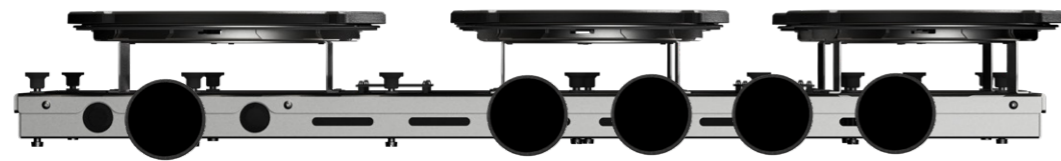

Installation manual induction

User manual induction

*Made in Holland*

**PITT**  
COOKING

***Induction***

*Enep-I*

*Front Side*

## Exploded view

- 1. **Decorative ring small**  
COATED ALUMINUM
- 2. **Decorative ring large**  
COATED ALUMINUM
- 3. **Induction zone small**  
COATED ALUMINUM/ CERAMIC GLASS

- 4. **Induction zone large**  
COATED ALUMINUM/ CERAMIC GLASS
- 5. **Control knob**  
ALUMINUM/GLASS
- 6. **Cassette**  
ALUMINUM

## Induction zones

Small zone

SMALL ZONE

Large zone

LARGE ZONE