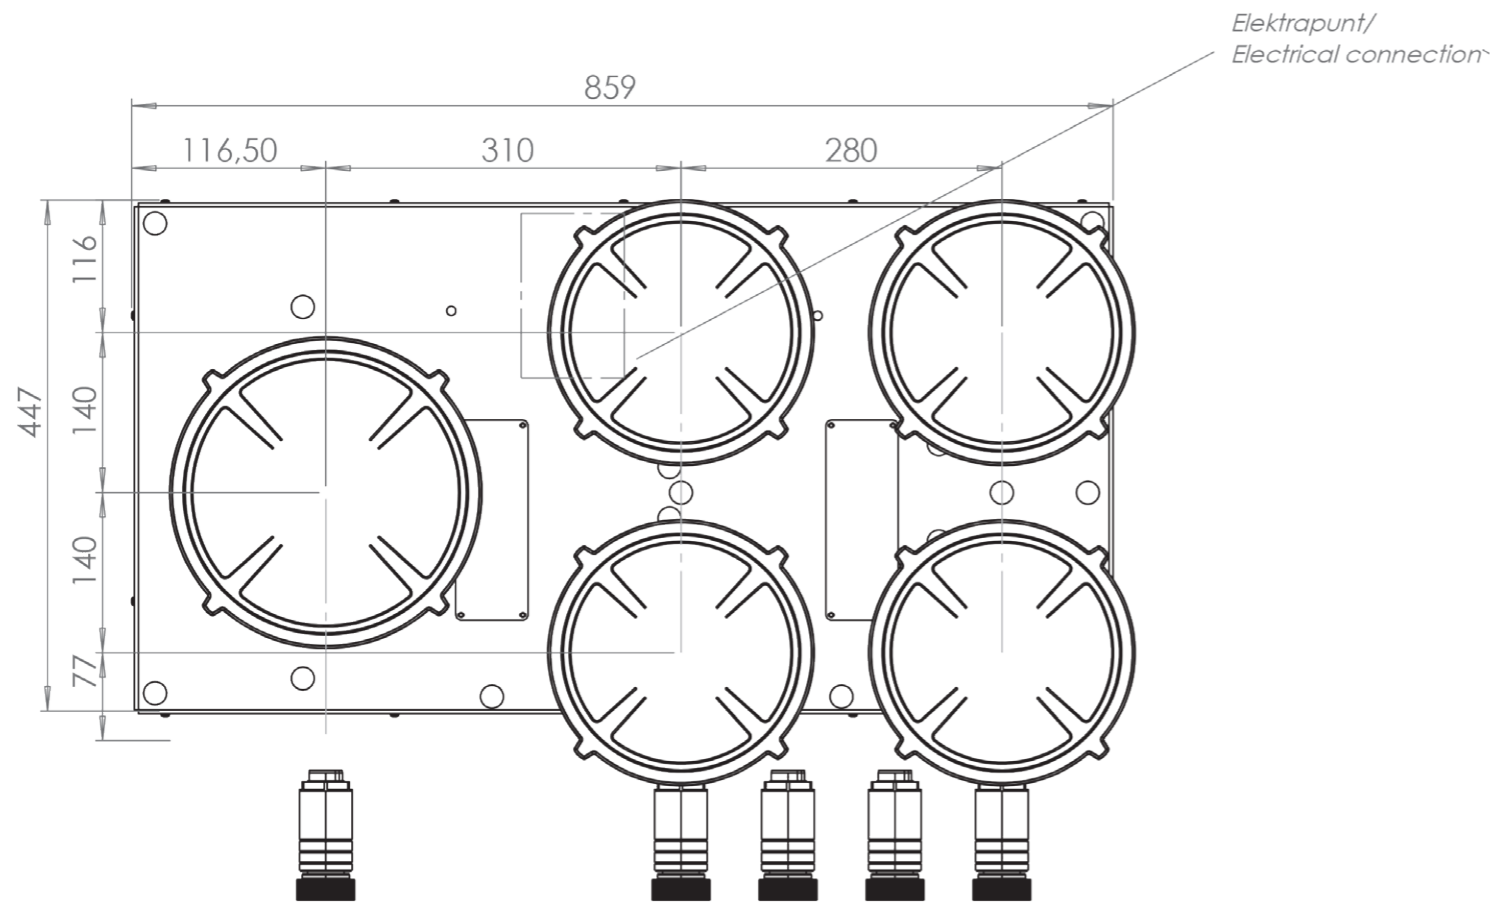

## Control knob

3D-visualization of Top Side knob

3D-visualization Front Side knob

## Dimensions control knob

Front view

Top view

## Control knob

**Technical drawing**

**Bovenaanzicht / Top view**

**Onderaanzicht / Bottom view**

**Vooraanzicht / Front view**

**Zijaanzicht / Side view**

## Technical information

Model	Enep-I Front Side
Nominal voltage	208 VAC / 240 VAC
Maximum power	9,256W (@208VAC) / 10,680W (@240VAC)
Unit dimensions (LxWxH)	17.60 x 33.82 x 3.54 inches 447 x 859 x 90 mm
Total height (including support set)	4.65 inches 118 mm
Minimum cabinet width	47.24 inches 1200 mm
Minimum countertop depth	25.59 inches 650 mm
Countertop thickness	0.16-1.38 inches 4-35 mm
Type of cooking system	Induction
Model edition	Black