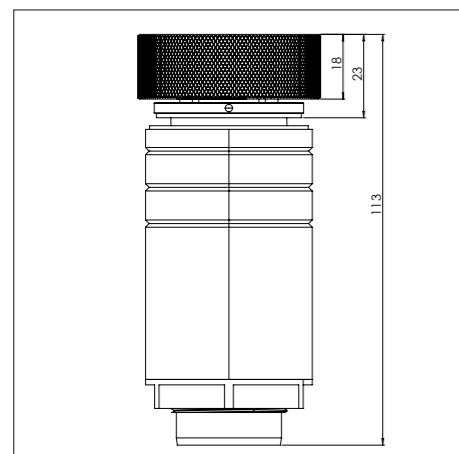

## Exploded view

- 1. **Decorative ring small**  
COATED ALUMINUM
- 2. **Decorative ring large**  
COATED ALUMINUM
- 3. **Induction zone small**  
COATED ALUMINUM/ CERAMIC GLASS

- 4. **Induction zone large**  
COATED ALUMINUM/ CERAMIC GLASS
- 5. **Control knob**  
ALUMINUM/GLASS
- 6. **Cassette**  
ALUMINUM

## Control knob

3D-visualization of Top Side knob

3D-visualization Front Side knob

## Dimensions control knob

Front view

Top view

## Technical information

Model	Enep-I Front Side
Nominal voltage	208 VAC / 240 VAC
Maximum power	9,256W (@208VAC) / 10,680W (@240VAC)
Unit dimensions (LxWxH)	17.60 x 33.82 x 3.54 inches 447 x 859 x 90 mm
Total height (including support set)	4.65 inches 118 mm
Minimum cabinet width	47.24 inches 1200 mm
Minimum countertop depth	25.59 inches 650 mm
Countertop thickness	0.16-1.38 inches 4-35 mm
Type of cooking system	Induction
Model edition	Black