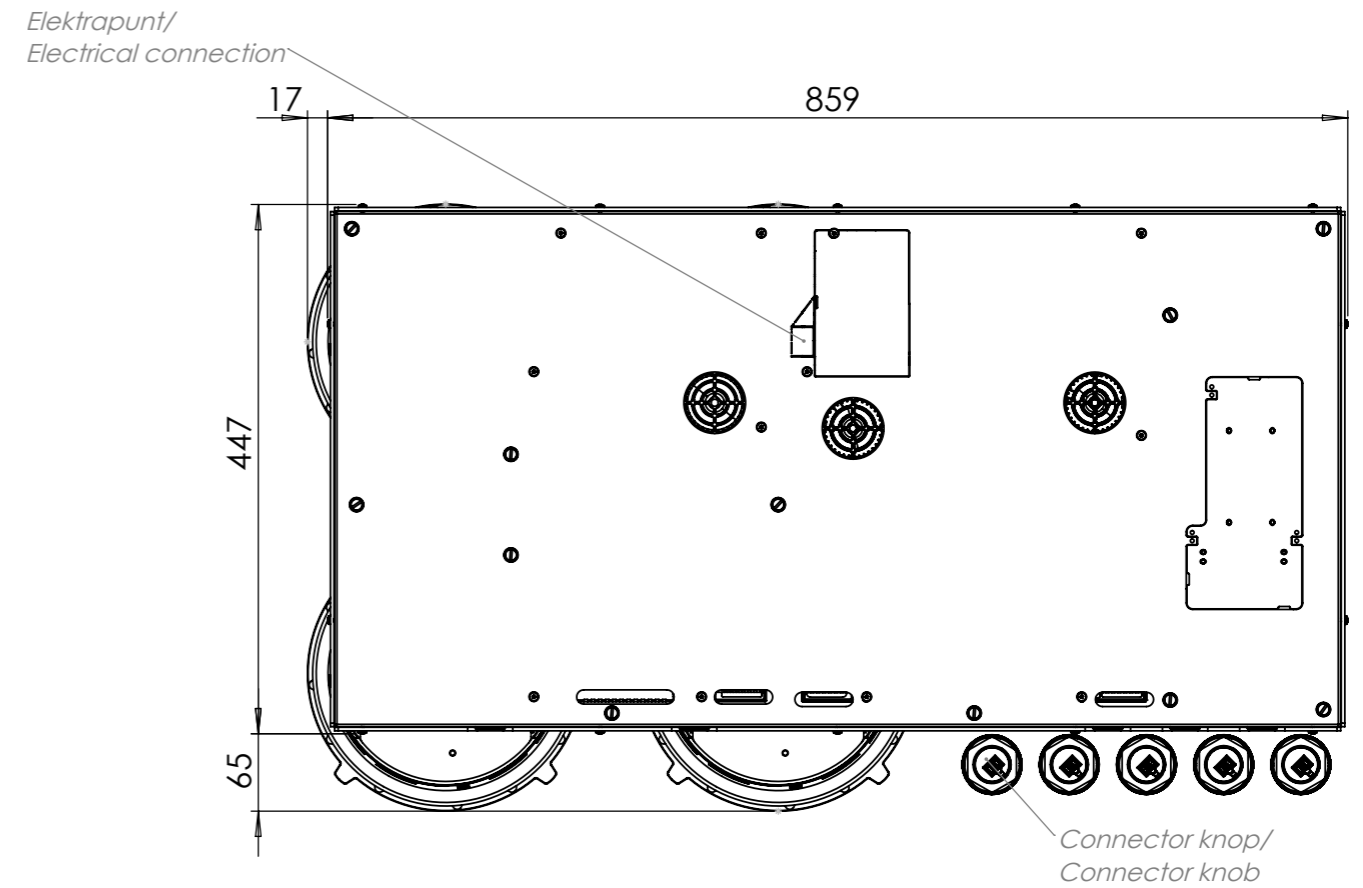

## Dimensions control knob

Front view

Top view

## Control knob

**Technical drawing**

**Bovenaanzicht / Top view**

**Technical drawing**

**Onderaanzicht / Bottom view**

**Vooraanzicht / Front view**

**Zijaanzicht / Side view**

Installation and handling instructions

## Technical information

Model	Enep-I Front Side
Nominal voltage	208 VAC / 240 VAC
Maximum power	9,256W (@208VAC) / 10,680W (@240VAC)
Unit dimensions (LxWxH)	17.60 x 33.82 x 3.54 inches 447 x 859 x 90 mm
Total height (including support set)	4.65 inches 118 mm
Minimum cabinet width	47.24 inches 1200 mm
Minimum countertop depth	25.59 inches 650 mm
Countertop thickness	0.16-1.38 inches 4-35 mm
Type of cooking system	Induction
Model edition	Black