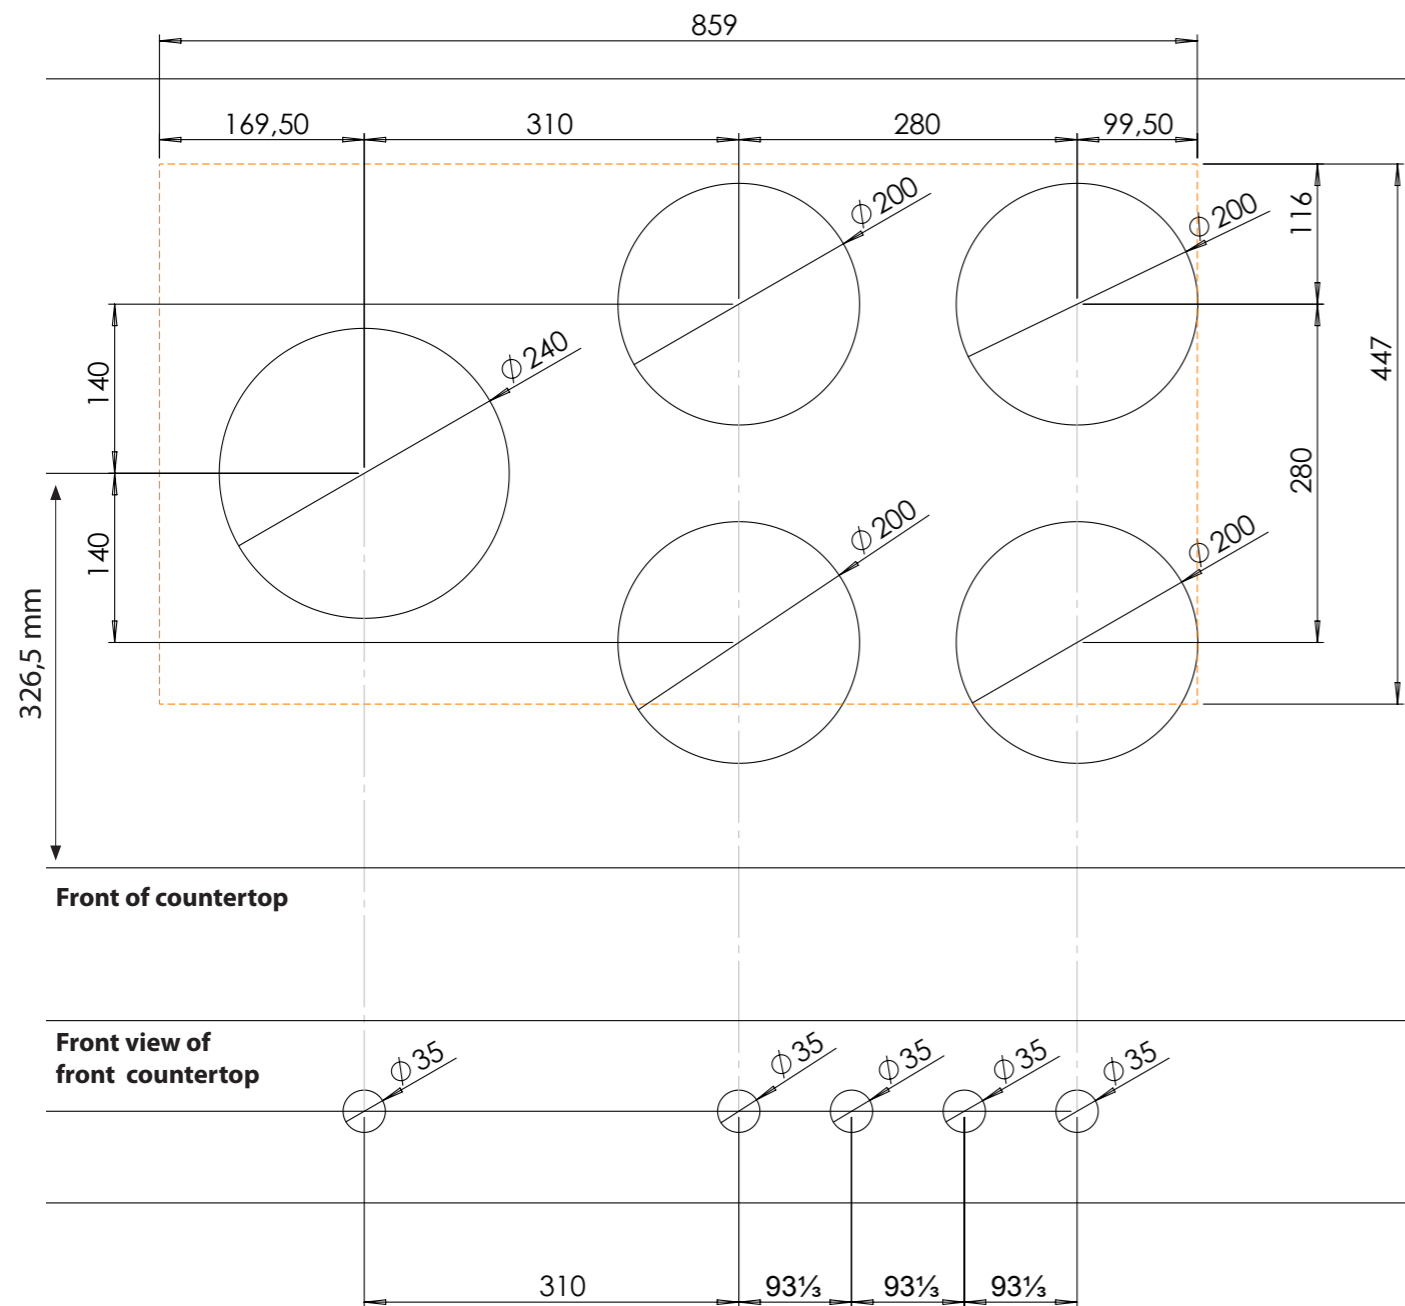

## Dimensions control knob

Front view

Top view

## Control knob

**Technical drawing**

**Bovenaanzicht / Top view**

**Onderaanzicht / Bottom view**

**Vooraanzicht / Front view**

**Zijaanzicht / Side view**

## Hole pattern

## Technical information

Model	Enep-I Front Side
Nominal voltage	208 VAC / 240 VAC
Maximum power	9,256W (@208VAC) / 10,680W (@240VAC)
Unit dimensions (LxWxH)	17.60 x 33.82 x 3.54 inches 447 x 859 x 90 mm
Total height (including support set)	4.65 inches 118 mm
Minimum cabinet width	47.24 inches 1200 mm
Minimum countertop depth	25.59 inches 650 mm
Countertop thickness	0.16-1.38 inches 4-35 mm
Type of cooking system	Induction
Model edition	Black