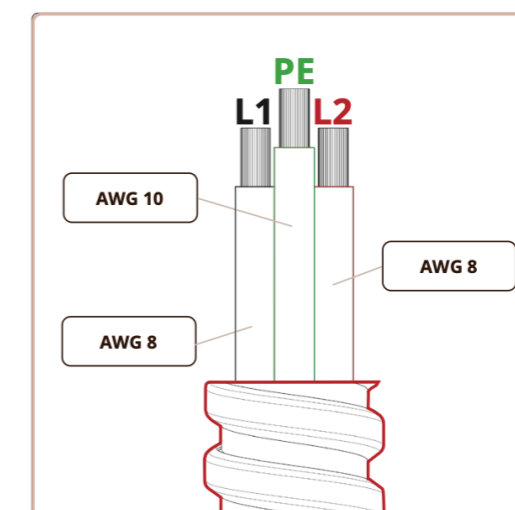

## Dimensions control knob

Front view

Top view

## Control knob

**Technical drawing**

**Bovenaanzicht / Top view**

**Onderaanzicht / Bottom view**

**Vooraanzicht / Front view**

**Zijaanzicht / Side view**

## Hole pattern

## Technical information

Model	Enep-I Front Side
Nominal voltage	208 VAC / 240 VAC
Maximum power	9,256W (@208VAC) / 10,680W (@240VAC)
Unit dimensions (LxWxH)	17.60 x 33.82 x 3.54 inches 447 x 859 x 90 mm
Total height (including support set)	4.65 inches 118 mm
Minimum cabinet width	47.24 inches 1200 mm
Minimum countertop depth	25.59 inches 650 mm
Countertop thickness	0.16-1.38 inches 4-35 mm
Type of cooking system	Induction
Model edition	Black