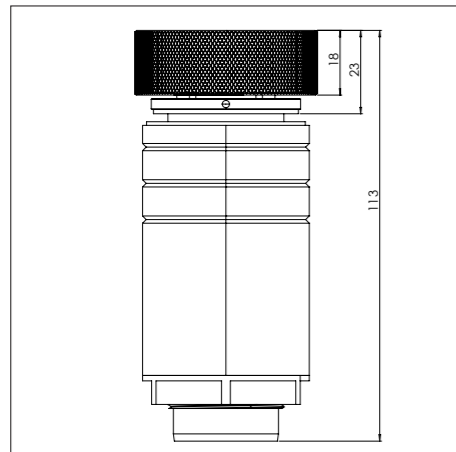

## Control knob

3D-visualization of Top Side knob

3D-visualization Front Side knob

## Dimensions control knob

Front view

Top view

## Technical information

Model	Enep-I Front Side
Nominal voltage	208 VAC / 240 VAC
Maximum power	9,256W (@208VAC) / 10,680W (@240VAC)
Unit dimensions (LxWxH)	17.60 x 33.82 x 3.54 inches 447 x 859 x 90 mm
Total height (including support set)	4.65 inches 118 mm
Minimum cabinet width	47.24 inches 1200 mm
Minimum countertop depth	25.59 inches 650 mm
Countertop thickness	0.16-1.38 inches 4-35 mm
Type of cooking system	Induction
Model edition	Black