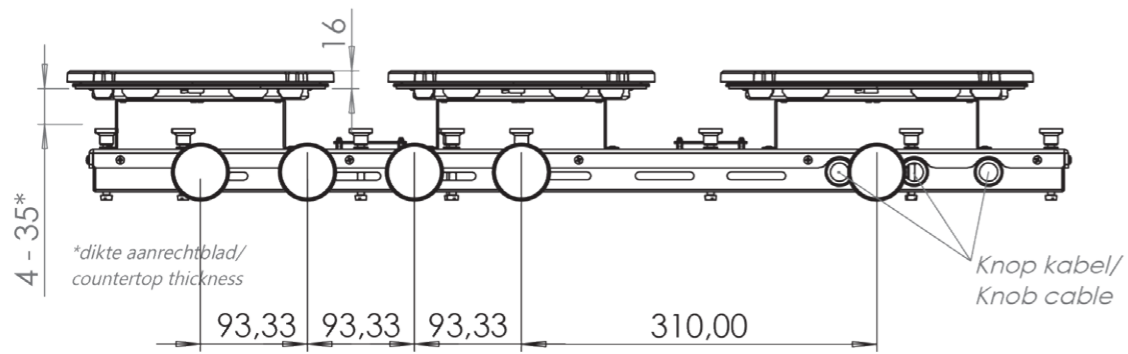

Induction zones

Small zone

SMALL ZONE

Large zone

LARGE ZONE

Control knob

3D-visualization of Top Side knob

3D-visualization Front Side knob

Dimensions control knob

Front view

Top view

Control knob

Technical drawing

Bovenaanzicht / Top view

Vooraanzicht / Front view

Technical drawing

Onderaanzicht / Bottom view

Zijaanzicht / Side view

Hole pattern

Technical information

Model	Ebeko-I Front Side
Nominal voltage	208 VAC / 240 VAC
Maximum power	9,256W (@208VAC) / 10,680W (@240VAC)
Unit dimensions (LxWxH)	17.60 x 33.82 x 3.54 inches 447 x 859 x 90 mm
Total height (including support set)	4.65 inches 118 mm
Minimum cabinet width	35.43 inches 900 mm
Minimum countertop depth	25.59 inches 650 mm
Countertop thickness	0.16-1.38 inches 4-35 mm
Type of cooking system	Induction
Model edition	Black