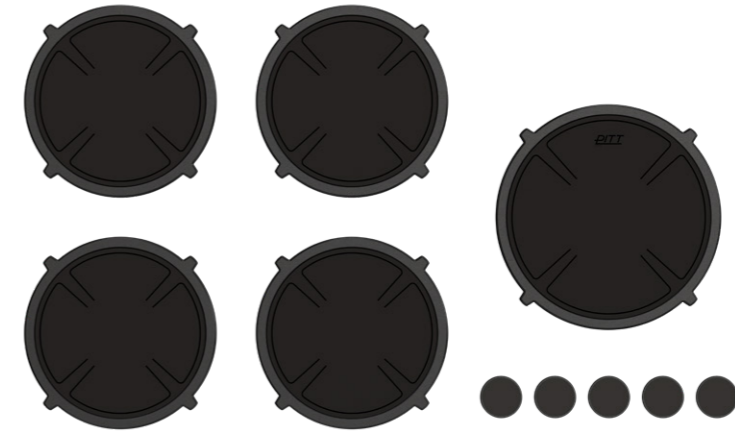

3D-visualization Front Side knob

Dimensions control knob

Front view

Top view

Control knob

Technical drawing

Bovenaanzicht / Top view

Technical drawing

Onderaanzicht / Bottom view

Vooraanzicht / Front view

Zijaanzicht / Side view

Hole pattern

Technische gegevens

Model	Ebeko-I Top Side
Nominal voltage	208 VAC / 240 VAC
Maximum power	9,256W (@208VAC) / 10,680W (@240VAC)
Unit dimensions (LxWxH)	17.60 x 33.82 x 3.54 inches 447 x 859 x 90 mm
Total height (including support set)	4.65 inches 118 mm
Minimum cabinet width	35.43 inches 900 mm
Minimum countertop depth	23.62 inches 600 mm
Countertop thickness	0.16-1.38 inches 4-35 mm
Type of cooking system	Induction
Model edition	Black

Exploded view

- 1. **Decorative ring small**
COATED ALUMINUM
- 2. **Decorative ring large**
COATED ALUMINUM
- 3. **Induction zone small**
COATED ALUMINUM/ CERAMIC GLASS

- 4. **Induction zone large**
COATED ALUMINUM/ CERAMIC GLASS
- 5. **Control knob**
ALUMINUM/GLASS
- 6. **Cassette**
ALUMINUM

Onderaanzicht / Bottom view

Zijaanzicht / Side view

Hole pattern

Technical information

Model	Ebeko-I Front Side
Nominal voltage	208 VAC / 240 VAC
Maximum power	9,256W (@208VAC) / 10,680W (@240VAC)
Unit dimensions (LxWxH)	17.60 x 33.82 x 3.54 inches 447 x 859 x 90 mm
Total height (including support set)	4.65 inches 118 mm
Minimum cabinet width	35.43 inches 900 mm
Minimum countertop depth	25.59 inches 650 mm
Countertop thickness	0.16-1.38 inches 4-35 mm
Type of cooking system	Induction
Model edition	Black