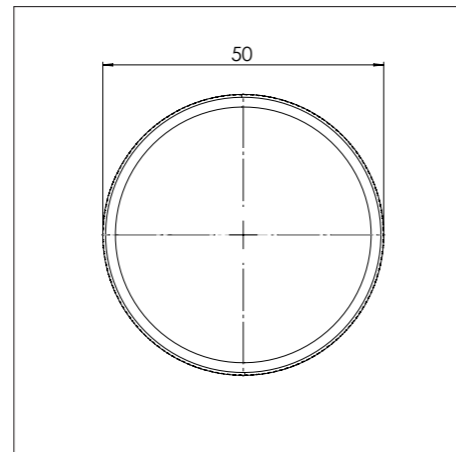

3D-visualization Front Side knob

Dimensions control knob

Front view

Top view

Control knob

Technical drawing

Bovenaanzicht / Top view

Technical drawing

Onderaanzicht / Bottom view

Vooraanzicht / Front view

Zijaanzicht / Side view

Hole pattern

Technische gegevens

Model	Ebeko-I Top Side
Nominal voltage	208 VAC / 240 VAC
Maximum power	9,256W (@208VAC) / 10,680W (@240VAC)
Unit dimensions (LxWxH)	17.60 x 33.82 x 3.54 inches 447 x 859 x 90 mm
Total height (including support set)	4.65 inches 118 mm
Minimum cabinet width	35.43 inches 900 mm
Minimum countertop depth	23.62 inches 600 mm
Countertop thickness	0.16-1.38 inches 4-35 mm
Type of cooking system	Induction
Model edition	Black

Onderaanzicht / Bottom view

Zijaanzicht / Side view

Hole pattern

Technical information

Model	Ebeko-I Front Side
Nominal voltage	208 VAC / 240 VAC
Maximum power	9,256W (@208VAC) / 10,680W (@240VAC)
Unit dimensions (LxWxH)	17.60 x 33.82 x 3.54 inches 447 x 859 x 90 mm
Total height (including support set)	4.65 inches 118 mm
Minimum cabinet width	35.43 inches 900 mm
Minimum countertop depth	25.59 inches 650 mm
Countertop thickness	0.16-1.38 inches 4-35 mm
Type of cooking system	Induction
Model edition	Black