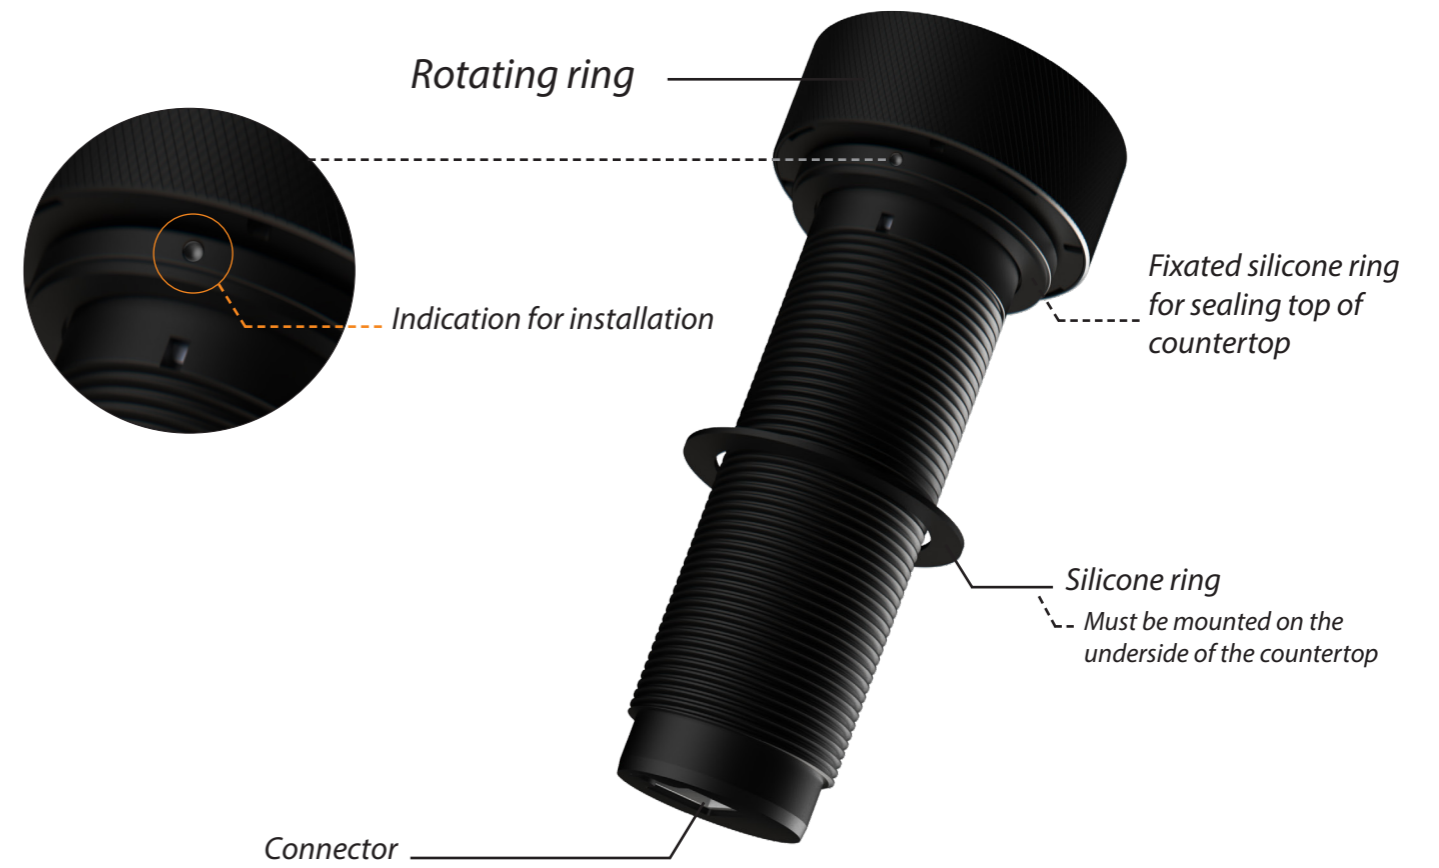

Induction zones

Small zone

SMALL ZONE

Large zone

LARGE ZONE

Control knob

3D-visualization of Top Side knob

3D-visualization Front Side knob

Dimensions control knob

Front view

Top view

Control knob

Technical drawing

Bovenaanzicht / Top view

Vooraanzicht / Front view

Technical drawing

Onderaanzicht / Bottom view

Zijaanzicht / Side view

Hole pattern

Technical information

Model	Ebeko-I Front Side
Nominal voltage	208 VAC / 240 VAC
Maximum power	9,256W (@208VAC) / 10,680W (@240VAC)
Unit dimensions (LxWxH)	17.60 x 33.82 x 3.54 inches 447 x 859 x 90 mm
Total height (including support set)	4.65 inches 118 mm
Minimum cabinet width	35.43 inches 900 mm
Minimum countertop depth	25.59 inches 650 mm
Countertop thickness	0.16-1.38 inches 4-35 mm
Type of cooking system	Induction
Model edition	Black