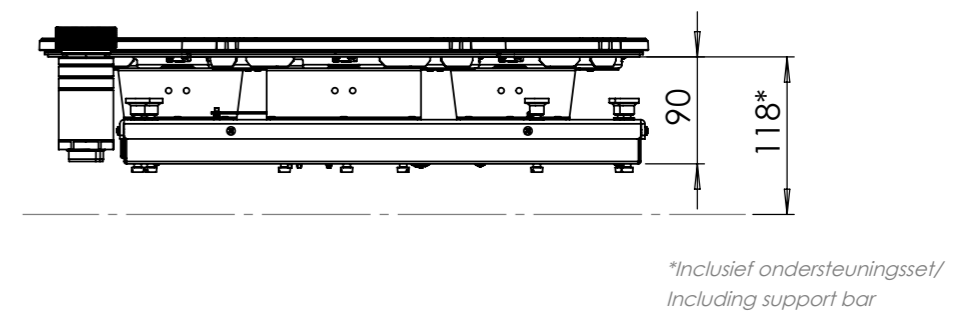

3D-visualization Front Side knob

Dimensions control knob

Front view

Top view

Control knob

Technical drawing

Bovenaanzicht / Top view

Technical drawing

Onderaanzicht / Bottom view

Vooraanzicht / Front view

Zijaanzicht / Side view

Hole pattern

Technische gegevens

Model	Ebeko-I Top Side
Nominal voltage	208 VAC / 240 VAC
Maximum power	9,256W (@208VAC) / 10,680W (@240VAC)
Unit dimensions (LxWxH)	17.60 x 33.82 x 3.54 inches 447 x 859 x 90 mm
Total height (including support set)	4.65 inches 118 mm
Minimum cabinet width	35.43 inches 900 mm
Minimum countertop depth	23.62 inches 600 mm
Countertop thickness	0.16-1.38 inches 4-35 mm
Type of cooking system	Induction
Model edition	Black

Onderaanzicht / Bottom view

Zijaanzicht / Side view

Hole pattern

Technical information

Model	Ebeko-I Front Side
Nominal voltage	208 VAC / 240 VAC
Maximum power	9,256W (@208VAC) / 10,680W (@240VAC)
Unit dimensions (LxWxH)	17.60 x 33.82 x 3.54 inches 447 x 859 x 90 mm
Total height (including support set)	4.65 inches 118 mm
Minimum cabinet width	35.43 inches 900 mm
Minimum countertop depth	25.59 inches 650 mm
Countertop thickness	0.16-1.38 inches 4-35 mm
Type of cooking system	Induction
Model edition	Black