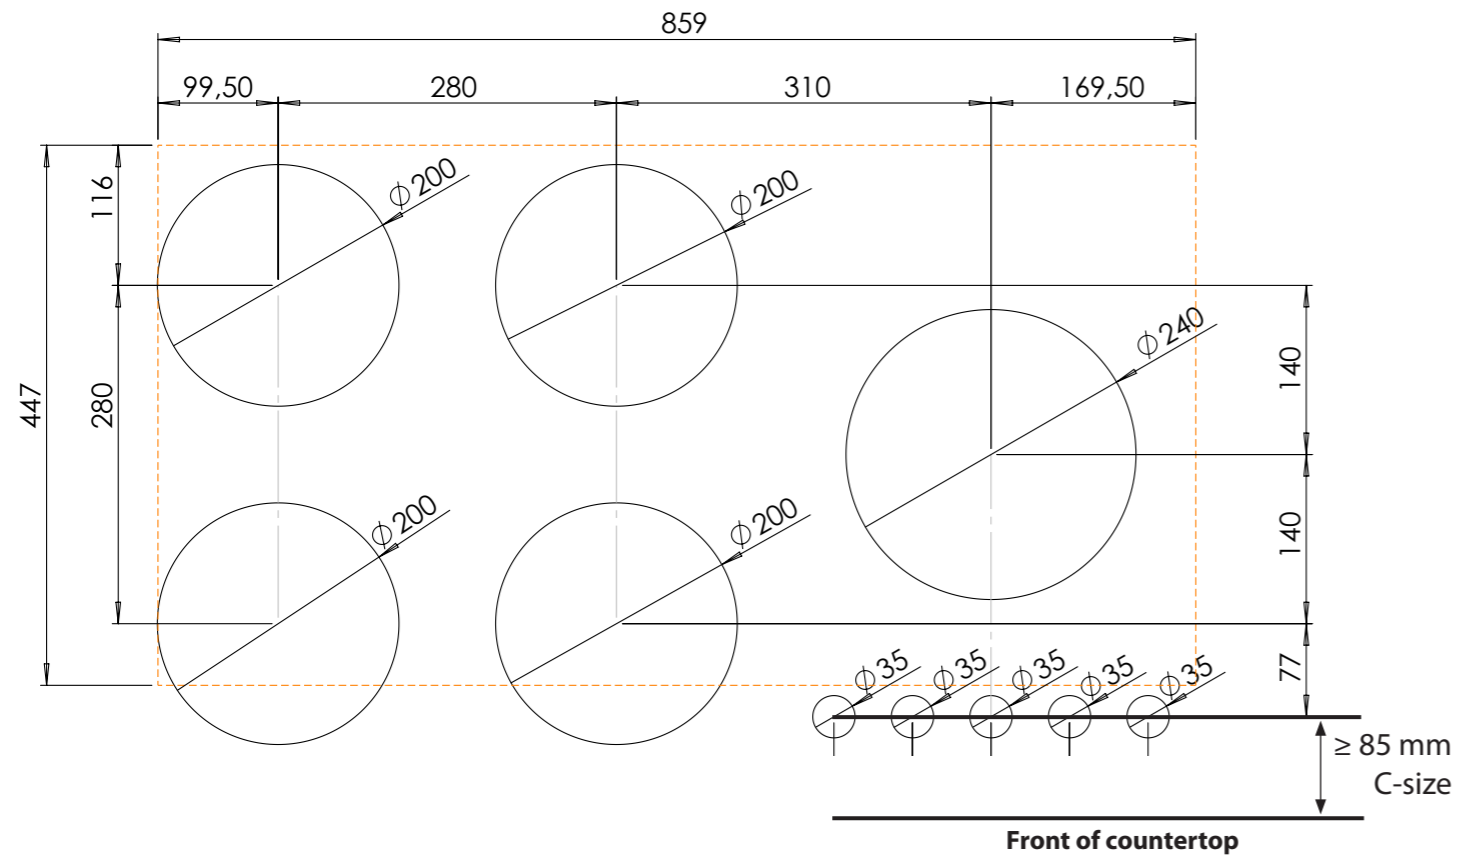

3D-visualization Front Side knob

Dimensions control knob

Front view

Top view

Control knob

Technical drawing

Bovenaanzicht / Top view

Technical drawing

Onderaanzicht / Bottom view

Vooraanzicht / Front view

Zijaanzicht / Side view

Hole pattern

Technische gegevens

Model	Ebeko-I Top Side
Nominal voltage	208 VAC / 240 VAC
Maximum power	9,256W (@208VAC) / 10,680W (@240VAC)
Unit dimensions (LxWxH)	17.60 x 33.82 x 3.54 inches 447 x 859 x 90 mm
Total height (including support set)	4.65 inches 118 mm
Minimum cabinet width	35.43 inches 900 mm
Minimum countertop depth	23.62 inches 600 mm
Countertop thickness	0.16-1.38 inches 4-35 mm
Type of cooking system	Induction
Model edition	Black

Dimensions control knob

Front view

Top view

Control knob

Technical drawing

Bovenaanzicht / Top view

Vooraanzicht / Front view

Technical drawing

Onderaanzicht / Bottom view

Zijaanzicht / Side view

Hole pattern

Technical information

Model	Ebeko-I Front Side
Nominal voltage	208 VAC / 240 VAC
Maximum power	9,256W (@208VAC) / 10,680W (@240VAC)
Unit dimensions (LxWxH)	17.60 x 33.82 x 3.54 inches 447 x 859 x 90 mm
Total height (including support set)	4.65 inches 118 mm
Minimum cabinet width	35.43 inches 900 mm
Minimum countertop depth	25.59 inches 650 mm
Countertop thickness	0.16-1.38 inches 4-35 mm
Type of cooking system	Induction
Model edition	Black