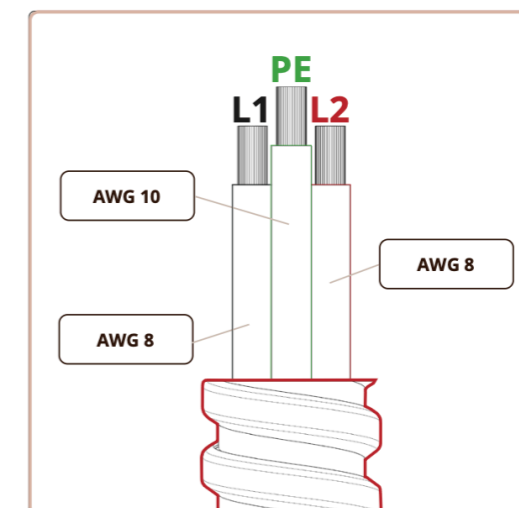

3D-visualization Front Side knob

Dimensions control knob

Front view

Top view

Control knob

Technical drawing

Bovenaanzicht / Top view

Technical drawing

Onderaanzicht / Bottom view

Vooraanzicht / Front view

Zijaanzicht / Side view

Hole pattern

Technische gegevens

Model	Ebeko-I Top Side
Nominal voltage	208 VAC / 240 VAC
Maximum power	9,256W (@208VAC) / 10,680W (@240VAC)
Unit dimensions (LxWxH)	17.60 x 33.82 x 3.54 inches 447 x 859 x 90 mm
Total height (including support set)	4.65 inches 118 mm
Minimum cabinet width	35.43 inches 900 mm
Minimum countertop depth	23.62 inches 600 mm
Countertop thickness	0.16-1.38 inches 4-35 mm
Type of cooking system	Induction
Model edition	Black

Exploded view

- 1. **Decorative ring small**
COATED ALUMINUM
- 2. **Decorative ring large**
COATED ALUMINUM
- 3. **Induction zone small**
COATED ALUMINUM/ CERAMIC GLASS

- 4. **Induction zone large**
COATED ALUMINUM/ CERAMIC GLASS
- 5. **Control knob**
ALUMINUM/GLASS
- 6. **Cassette**
ALUMINUM

Induction zones

Small zone

SMALL ZONE

Large zone

LARGE ZONE

Control knob

3D-visualization of Top Side knob

3D-visualization Front Side knob