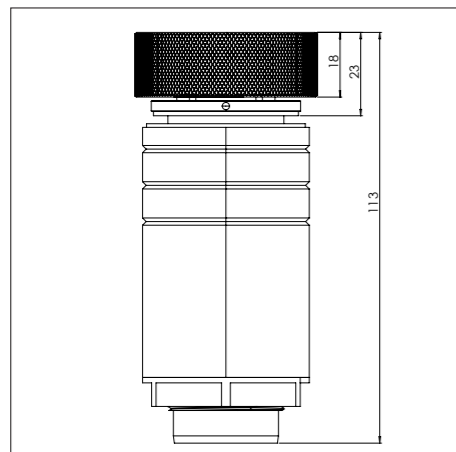

Onderaanzicht / Bottom view

Vooraanzicht / Front view

Zijaanzicht / Side view

Hole pattern

Technische gegevens

Model	Ebeko-I Top Side
Nominal voltage	208 VAC / 240 VAC
Maximum power	9,256W (@208VAC) / 10,680W (@240VAC)
Unit dimensions (LxWxH)	17.60 x 33.82 x 3.54 inches 447 x 859 x 90 mm
Total height (including support set)	4.65 inches 118 mm
Minimum cabinet width	35.43 inches 900 mm
Minimum countertop depth	23.62 inches 600 mm
Countertop thickness	0.16-1.38 inches 4-35 mm
Type of cooking system	Induction
Model edition	Black

Induction zones

Small zone

SMALL ZONE

Large zone

LARGE ZONE

Control knob

3D-visualization of Top Side knob

3D-visualization Front Side knob

Dimensions control knob

Front view

Top view

Control knob

Technical drawing

Bovenaanzicht / Top view

Vooraanzicht / Front view

Technical drawing

Onderaanzicht / Bottom view

Zijaanzicht / Side view

Hole pattern

Technical information

Model	Ebeko-I Front Side
Nominal voltage	208 VAC / 240 VAC
Maximum power	9,256W (@208VAC) / 10,680W (@240VAC)
Unit dimensions (LxWxH)	17.60 x 33.82 x 3.54 inches 447 x 859 x 90 mm
Total height (including support set)	4.65 inches 118 mm
Minimum cabinet width	35.43 inches 900 mm
Minimum countertop depth	25.59 inches 650 mm
Countertop thickness	0.16-1.38 inches 4-35 mm
Type of cooking system	Induction
Model edition	Black