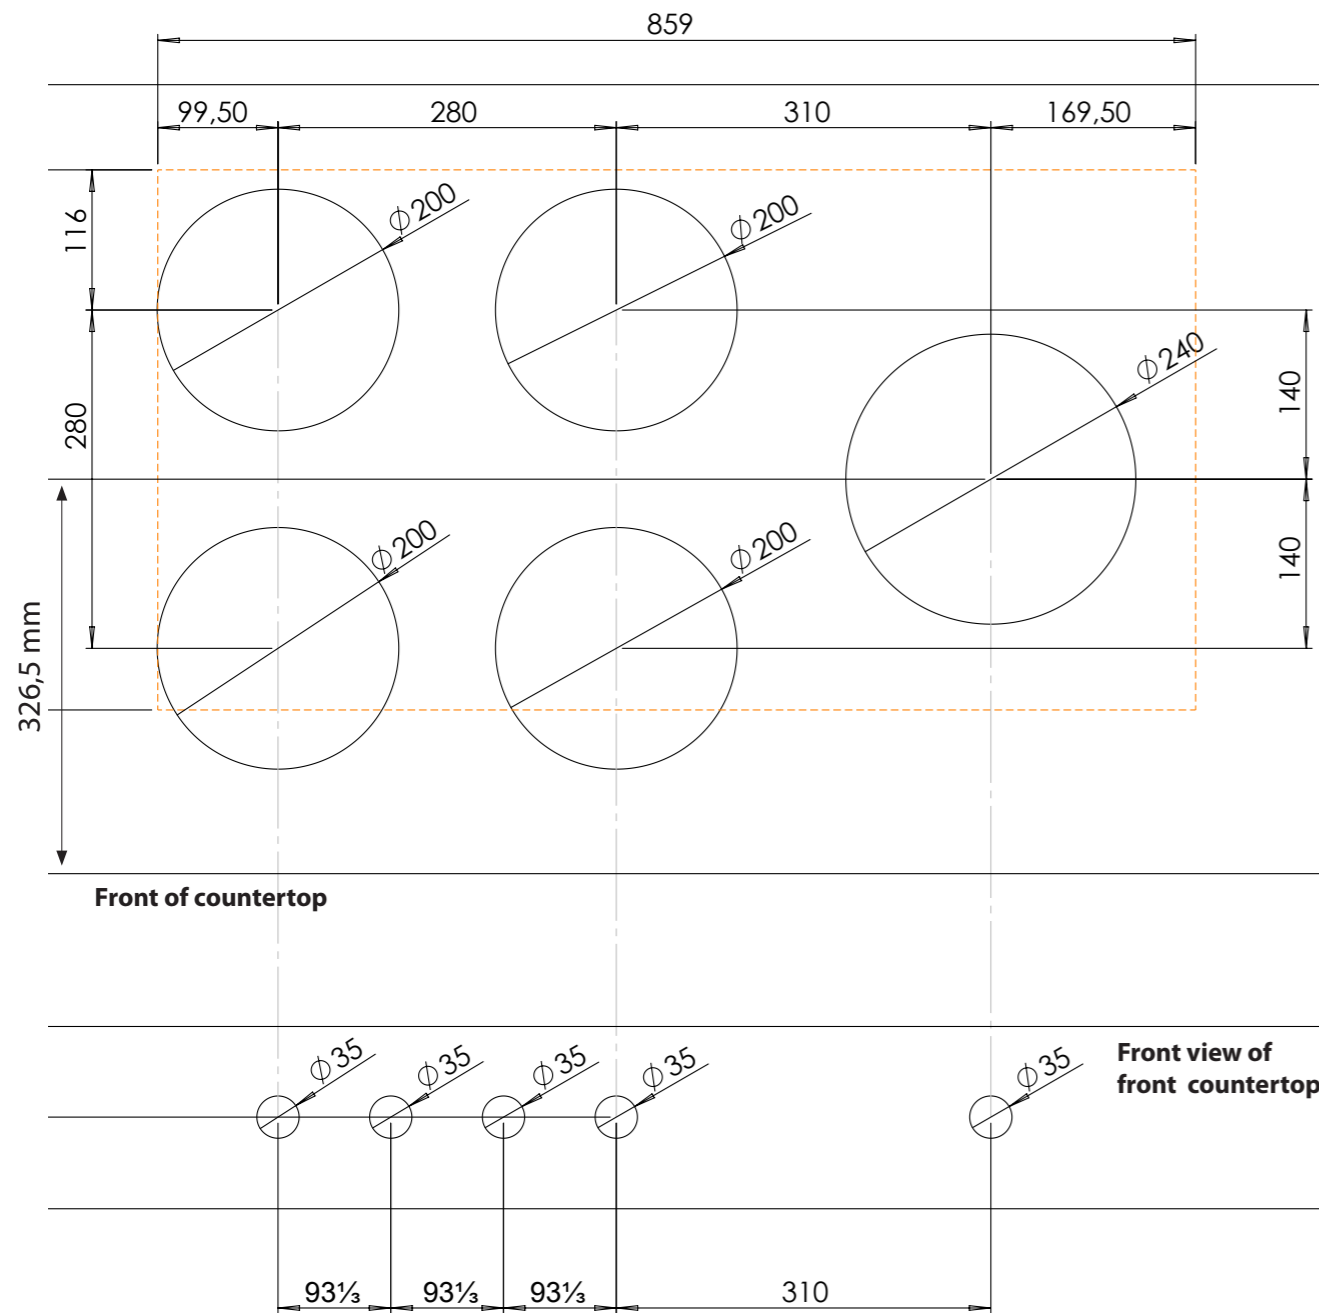

Onderaanzicht / Bottom view

Vooraanzicht / Front view

Zijaanzicht / Side view

Hole pattern

Technische gegevens

Model	Ebeko-I Top Side
Nominal voltage	208 VAC / 240 VAC
Maximum power	9,256W (@208VAC) / 10,680W (@240VAC)
Unit dimensions (LxWxH)	17.60 x 33.82 x 3.54 inches 447 x 859 x 90 mm
Total height (including support set)	4.65 inches 118 mm
Minimum cabinet width	35.43 inches 900 mm
Minimum countertop depth	23.62 inches 600 mm
Countertop thickness	0.16-1.38 inches 4-35 mm
Type of cooking system	Induction
Model edition	Black

Induction zones

Small zone

SMALL ZONE

Large zone

LARGE ZONE

Control knob

3D-visualization of Top Side knob

3D-visualization Front Side knob

Dimensions control knob

Front view

Top view

Control knob

Technical drawing

Bovenaanzicht / Top view

Vooraanzicht / Front view

Technical drawing

Onderaanzicht / Bottom view

Zijaanzicht / Side view

Hole pattern

Technical information

Model	Ebeko-I Front Side
Nominal voltage	208 VAC / 240 VAC
Maximum power	9,256W (@208VAC) / 10,680W (@240VAC)
Unit dimensions (LxWxH)	17.60 x 33.82 x 3.54 inches 447 x 859 x 90 mm
Total height (including support set)	4.65 inches 118 mm
Minimum cabinet width	35.43 inches 900 mm
Minimum countertop depth	25.59 inches 650 mm
Countertop thickness	0.16-1.38 inches 4-35 mm
Type of cooking system	Induction
Model edition	Black