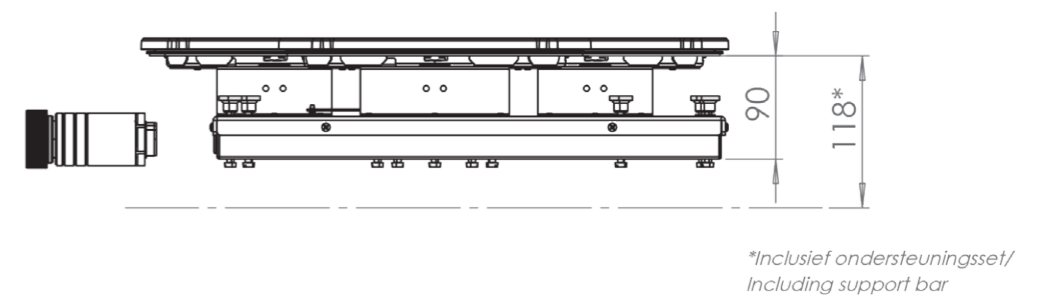

Induction zones

Small zone

SMALL ZONE

Large zone

LARGE ZONE

Control knob

3D-visualization of Top Side knob

3D-visualization Front Side knob

Dimensions control knob

Front view

Top view

Control knob

Technical drawing

Bovenaanzicht / Top view

Vooraanzicht / Front view

Technical drawing

Onderaanzicht / Bottom view

Zijaanzicht / Side view

Hole pattern

Technical information

Model	Ebeko-I Front Side
Nominal voltage	208 VAC / 240 VAC
Maximum power	9,256W (@208VAC) / 10,680W (@240VAC)
Unit dimensions (LxWxH)	17.60 x 33.82 x 3.54 inches 447 x 859 x 90 mm
Total height (including support set)	4.65 inches 118 mm
Minimum cabinet width	35.43 inches 900 mm
Minimum countertop depth	25.59 inches 650 mm
Countertop thickness	0.16-1.38 inches 4-35 mm
Type of cooking system	Induction
Model edition	Black