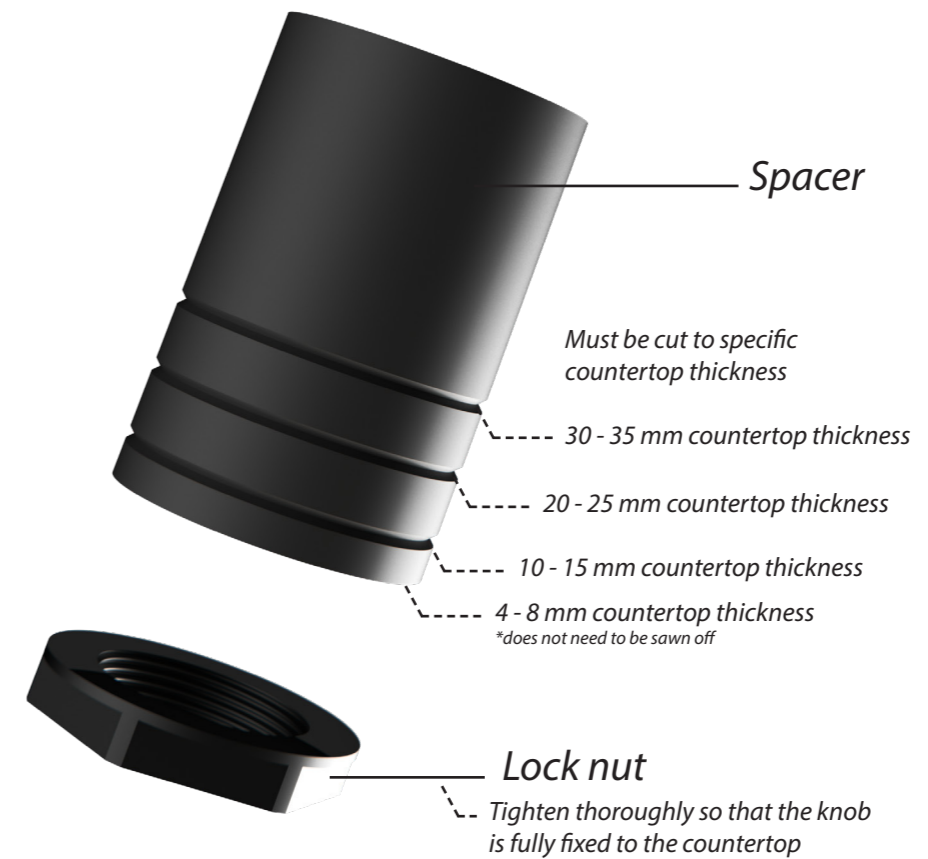

Made in Holland

PITT
COOKING

Induction

Ebeko-I
Top Side

Exploded view

- 1. **Decorative ring small**
COATED ALUMINUM
- 2. **Decorative ring large**
COATED ALUMINUM
- 3. **Induction zone small**
COATED ALUMINUM/ CERAMIC GLASS

- 4. **Induction zone large**
COATED ALUMINUM/ CERAMIC GLASS
- 5. **Control knob**
ALUMINUM/GLASS
- 6. **Cassette**
ALUMINUM

Induction zones

Small zone

SMALL ZONE

Large zone

LARGE ZONE

Control knob

3D-visualization of Top Side knob

3D-visualization Front Side knob

Dimensions control knob

Front view

Top view

Control knob

Technical drawing

Bovenaanzicht / Top view

Technical drawing

Onderaanzicht / Bottom view

Vooraanzicht / Front view

Zijaanzicht / Side view

Hole pattern

Technische gegevens

Model	Ebeko-I Top Side
Nominal voltage	208 VAC / 240 VAC
Maximum power	9,256W (@208VAC) / 10,680W (@240VAC)
Unit dimensions (LxWxH)	17.60 x 33.82 x 3.54 inches 447 x 859 x 90 mm
Total height (including support set)	4.65 inches 118 mm
Minimum cabinet width	35.43 inches 900 mm
Minimum countertop depth	23.62 inches 600 mm
Countertop thickness	0.16-1.38 inches 4-35 mm
Type of cooking system	Induction
Model edition	Black