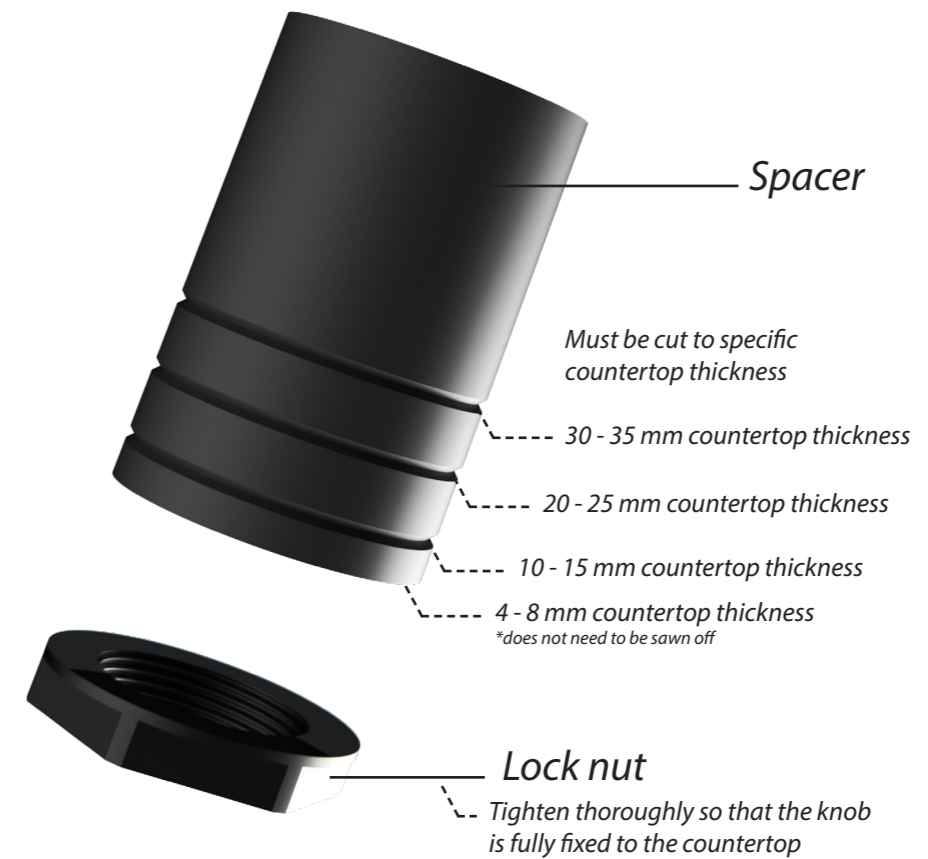

Exploded view

- 1. **Decorative ring small**
COATED ALUMINUM
- 2. **Decorative ring large**
COATED ALUMINUM
- 3. **Induction zone small**
COATED ALUMINUM/ CERAMIC GLASS

- 4. **Induction zone large**
COATED ALUMINUM/ CERAMIC GLASS
- 5. **Control knob**
ALUMINUM/GLASS
- 6. **Cassette**
ALUMINUM

Induction zones

Small zone

SMALL ZONE

Large zone

LARGE ZONE

Control knob

3D-visualization of Top Side knob

3D-visualization Front Side knob

Dimensions control knob

Front view

Top view

Control knob

Technical drawing

Bovenaanzicht / Top view

Vooraanzicht / Front view

Technical drawing

Onderaanzicht / Bottom view

Zijaanzicht / Side view

Hole pattern

Technical information

Model	Ebeko-I Front Side
Nominal voltage	208 VAC / 240 VAC
Maximum power	9,256W (@208VAC) / 10,680W (@240VAC)
Unit dimensions (LxWxH)	17.60 x 33.82 x 3.54 inches 447 x 859 x 90 mm
Total height (including support set)	4.65 inches 118 mm
Minimum cabinet width	35.43 inches 900 mm
Minimum countertop depth	25.59 inches 650 mm
Countertop thickness	0.16-1.38 inches 4-35 mm
Type of cooking system	Induction
Model edition	Black