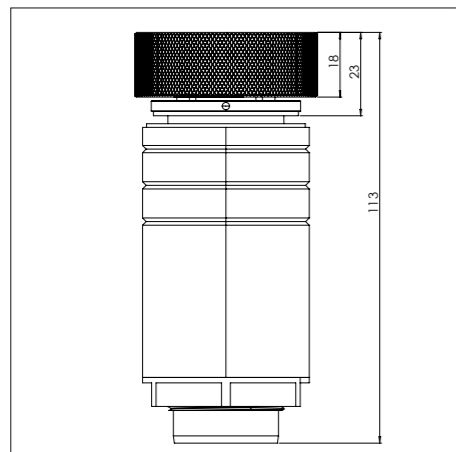

- 4. **Induction zone large**
COATED ALUMINUM/ CERAMIC GLASS
- 5. **Control knob**
ALUMINUM/GLASS
- 6. **Cassette**
ALUMINUM

Induction zones

Small zone

SMALL ZONE

Large zone

LARGE ZONE

Control knob

3D-visualization of Top Side knob

3D-visualization Front Side knob

Dimensions control knob

Front view

Top view

Control knob

Technical drawing

Bovenaanzicht / Top view

Technical drawing

Onderaanzicht / Bottom view

Vooraanzicht / Front view

Zijaanzicht / Side view

Hole pattern

Technische gegevens

Model	Ebeko-I Top Side
Nominal voltage	208 VAC / 240 VAC
Maximum power	9,256W (@208VAC) / 10,680W (@240VAC)
Unit dimensions (LxWxH)	17.60 x 33.82 x 3.54 inches 447 x 859 x 90 mm
Total height (including support set)	4.65 inches 118 mm
Minimum cabinet width	35.43 inches 900 mm
Minimum countertop depth	23.62 inches 600 mm
Countertop thickness	0.16-1.38 inches 4-35 mm
Type of cooking system	Induction
Model edition	Black

Onderaanzicht / Bottom view

Zijaanzicht / Side view

Hole pattern

Technical information

Model	Ebeko-I Front Side
Nominal voltage	208 VAC / 240 VAC
Maximum power	9,256W (@208VAC) / 10,680W (@240VAC)
Unit dimensions (LxWxH)	17.60 x 33.82 x 3.54 inches 447 x 859 x 90 mm
Total height (including support set)	4.65 inches 118 mm
Minimum cabinet width	35.43 inches 900 mm
Minimum countertop depth	25.59 inches 650 mm
Countertop thickness	0.16-1.38 inches 4-35 mm
Type of cooking system	Induction
Model edition	Black