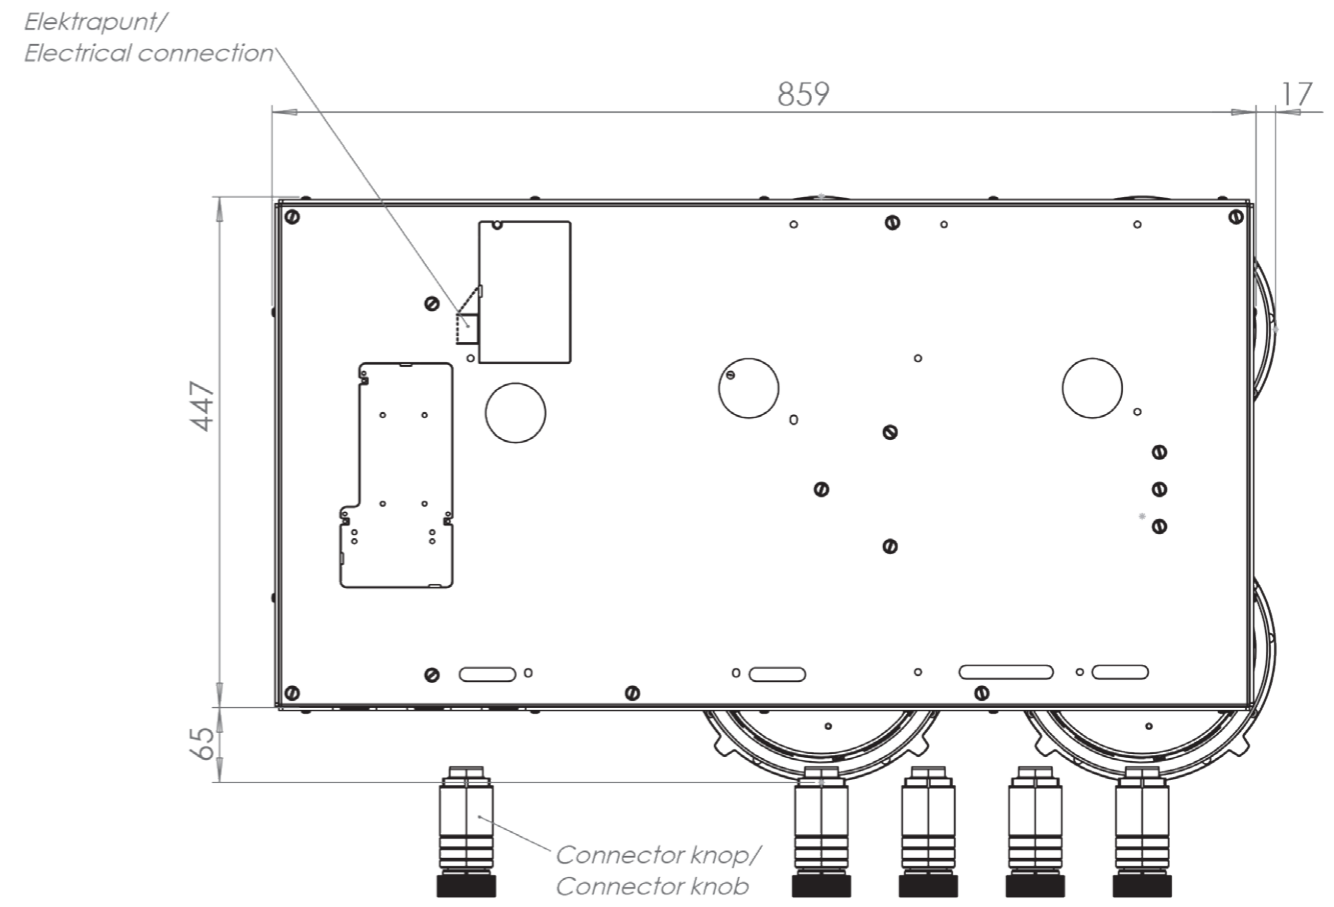

Onderaanzicht / Bottom view

Vooraanzicht / Front view

Zijaanzicht / Side view

Hole pattern

Technische gegevens

Model	Ebeko-I Top Side
Nominal voltage	208 VAC / 240 VAC
Maximum power	9,256W (@208VAC) / 10,680W (@240VAC)
Unit dimensions (LxWxH)	17.60 x 33.82 x 3.54 inches 447 x 859 x 90 mm
Total height (including support set)	4.65 inches 118 mm
Minimum cabinet width	35.43 inches 900 mm
Minimum countertop depth	23.62 inches 600 mm
Countertop thickness	0.16-1.38 inches 4-35 mm
Type of cooking system	Induction
Model edition	Black

Induction zones

Small zone

SMALL ZONE

Large zone

LARGE ZONE

Control knob

3D-visualization of Top Side knob

3D-visualization Front Side knob

Dimensions control knob

Front view

Top view

Control knob

Technical drawing

Bovenaanzicht / Top view

Vooraanzicht / Front view

Technical drawing

Onderaanzicht / Bottom view

Zijaanzicht / Side view

Hole pattern

Technical information

Model	Ebeko-I Front Side
Nominal voltage	208 VAC / 240 VAC
Maximum power	9,256W (@208VAC) / 10,680W (@240VAC)
Unit dimensions (LxWxH)	17.60 x 33.82 x 3.54 inches 447 x 859 x 90 mm
Total height (including support set)	4.65 inches 118 mm
Minimum cabinet width	35.43 inches 900 mm
Minimum countertop depth	25.59 inches 650 mm
Countertop thickness	0.16-1.38 inches 4-35 mm
Type of cooking system	Induction
Model edition	Black