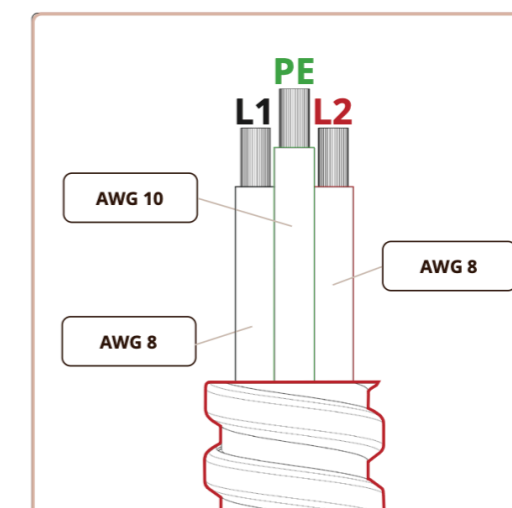

Induction zones

Small zone

SMALL ZONE

Large zone

LARGE ZONE

Control knob

3D-visualization of Top Side knob

3D-visualization Front Side knob

Dimensions control knob

Front view

Top view

Control knob

Technical drawing

Bovenaanzicht / Top view

Vooraanzicht / Front view

Technical drawing

Onderaanzicht / Bottom view

Zijaanzicht / Side view

Hole pattern

Technical information

Model	Ebeko-I Front Side
Nominal voltage	208 VAC / 240 VAC
Maximum power	9,256W (@208VAC) / 10,680W (@240VAC)
Unit dimensions (LxWxH)	17.60 x 33.82 x 3.54 inches 447 x 859 x 90 mm
Total height (including support set)	4.65 inches 118 mm
Minimum cabinet width	35.43 inches 900 mm
Minimum countertop depth	25.59 inches 650 mm
Countertop thickness	0.16-1.38 inches 4-35 mm
Type of cooking system	Induction
Model edition	Black

Installation and handling instructions

Installation manual induction

User manual induction