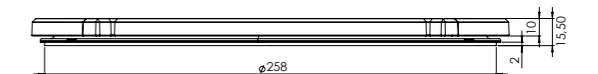

- 4. **Induction zone large**
COATED ALUMINUM/ CERAMIC GLASS
- 5. **Control knob**
ALUMINUM/GLASS
- 6. **Cassette**
ALUMINUM

Induction zones

Small zone

SMALL ZONE

Large zone

LARGE ZONE

Control knob

3D-visualization of Top Side knob

3D-visualization Front Side knob

Dimensions control knob

Front view

Top view

Control knob

Technical drawing

Bovenaanzicht / Top view

Technical drawing

Onderaanzicht / Bottom view

Vooraanzicht / Front view

Zijaanzicht / Side view

Hole pattern

Technische gegevens

Model	Ebeko-I Top Side
Nominal voltage	208 VAC / 240 VAC
Maximum power	9,256W (@208VAC) / 10,680W (@240VAC)
Unit dimensions (LxWxH)	17.60 x 33.82 x 3.54 inches 447 x 859 x 90 mm
Total height (including support set)	4.65 inches 118 mm
Minimum cabinet width	35.43 inches 900 mm
Minimum countertop depth	23.62 inches 600 mm
Countertop thickness	0.16-1.38 inches 4-35 mm
Type of cooking system	Induction
Model edition	Black

Onderaanzicht / Bottom view

Zijaanzicht / Side view

Hole pattern

Technical information

Model	Ebeko-I Front Side
Nominal voltage	208 VAC / 240 VAC
Maximum power	9,256W (@208VAC) / 10,680W (@240VAC)
Unit dimensions (LxWxH)	17.60 x 33.82 x 3.54 inches 447 x 859 x 90 mm
Total height (including support set)	4.65 inches 118 mm
Minimum cabinet width	35.43 inches 900 mm
Minimum countertop depth	25.59 inches 650 mm
Countertop thickness	0.16-1.38 inches 4-35 mm
Type of cooking system	Induction
Model edition	Black