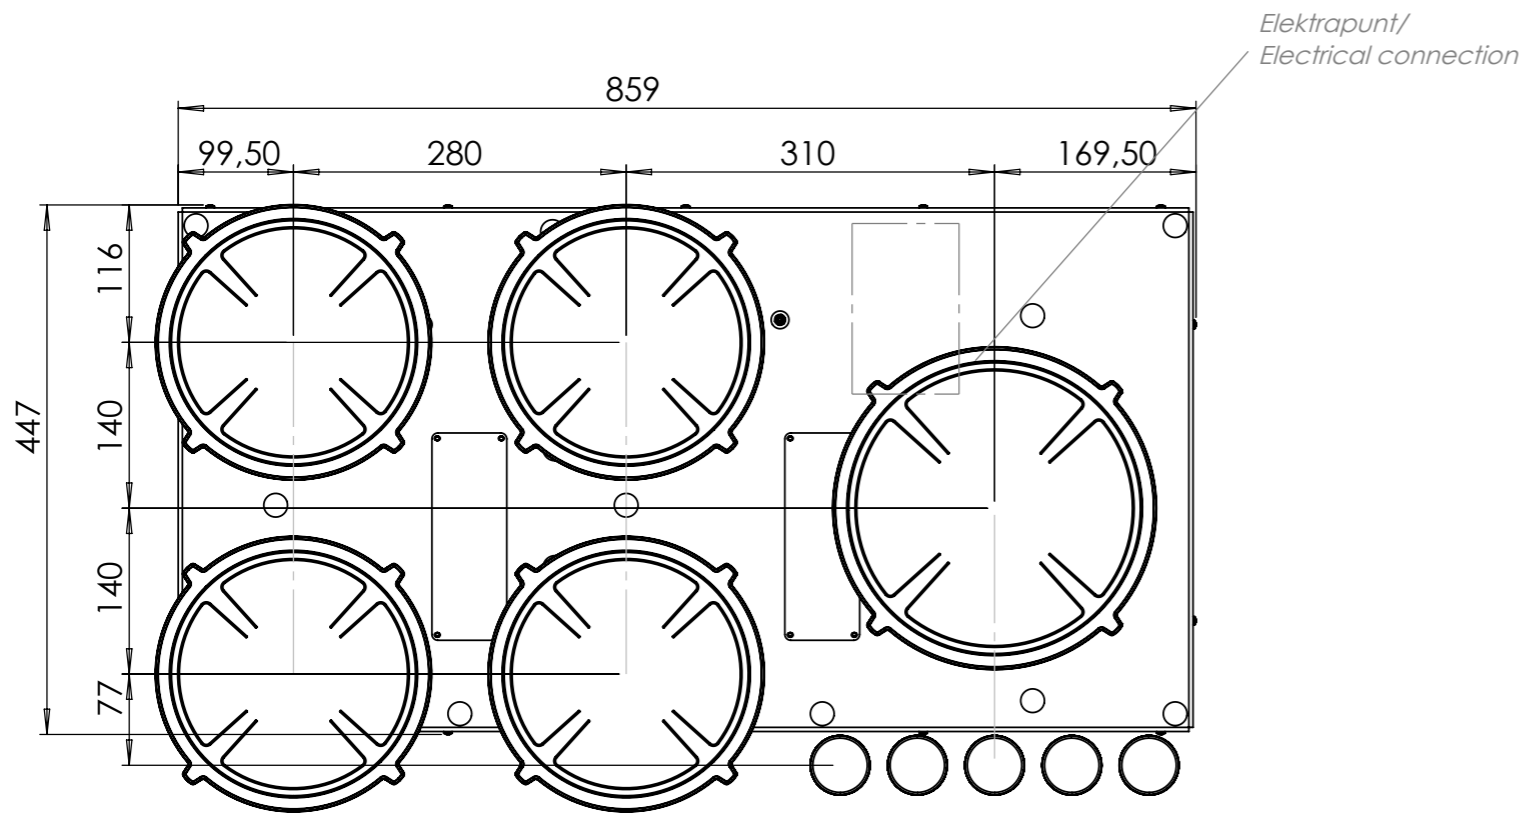

3D-visualization Front Side knob

Dimensions control knob

Front view

Top view

Control knob

Technical drawing

Bovenaanzicht / Top view

Technical drawing

Onderaanzicht / Bottom view

Vooraanzicht / Front view

Zijaanzicht / Side view

Hole pattern

Technische gegevens

Model	Ebeko-I Top Side
Nominal voltage	208 VAC / 240 VAC
Maximum power	9,256W (@208VAC) / 10,680W (@240VAC)
Unit dimensions (LxWxH)	17.60 x 33.82 x 3.54 inches 447 x 859 x 90 mm
Total height (including support set)	4.65 inches 118 mm
Minimum cabinet width	35.43 inches 900 mm
Minimum countertop depth	23.62 inches 600 mm
Countertop thickness	0.16-1.38 inches 4-35 mm
Type of cooking system	Induction
Model edition	Black

Onderaanzicht / Bottom view

Zijaanzicht / Side view

Hole pattern

Technical information

Model	Ebeko-I Front Side
Nominal voltage	208 VAC / 240 VAC
Maximum power	9,256W (@208VAC) / 10,680W (@240VAC)
Unit dimensions (LxWxH)	17.60 x 33.82 x 3.54 inches 447 x 859 x 90 mm
Total height (including support set)	4.65 inches 118 mm
Minimum cabinet width	35.43 inches 900 mm
Minimum countertop depth	25.59 inches 650 mm
Countertop thickness	0.16-1.38 inches 4-35 mm
Type of cooking system	Induction
Model edition	Black