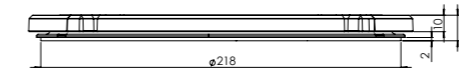

Made in Holland

PITT
COOKING

Induction

Ebeko-I
Top Side

Exploded view

- 1. **Decorative ring small**
COATED ALUMINUM
- 2. **Decorative ring large**
COATED ALUMINUM
- 3. **Induction zone small**
COATED ALUMINUM/ CERAMIC GLASS

- 4. **Induction zone large**
COATED ALUMINUM/ CERAMIC GLASS
- 5. **Control knob**
ALUMINUM/GLASS
- 6. **Cassette**
ALUMINUM

Induction zones

Small zone

SMALL ZONE

Large zone

LARGE ZONE

Control knob

3D-visualization of Top Side knob

Onderaanzicht / Bottom view

Vooraanzicht / Front view

Zijaanzicht / Side view

Hole pattern

Technische gegevens

Model	Ebeko-I Top Side
Nominal voltage	208 VAC / 240 VAC
Maximum power	9,256W (@208VAC) / 10,680W (@240VAC)
Unit dimensions (LxWxH)	17.60 x 33.82 x 3.54 inches 447 x 859 x 90 mm
Total height (including support set)	4.65 inches 118 mm
Minimum cabinet width	35.43 inches 900 mm
Minimum countertop depth	23.62 inches 600 mm
Countertop thickness	0.16-1.38 inches 4-35 mm
Type of cooking system	Induction
Model edition	Black

Onderaanzicht / Bottom view

Zijaanzicht / Side view

Hole pattern

Technical information

Model	Ebeko-I Front Side
Nominal voltage	208 VAC / 240 VAC
Maximum power	9,256W (@208VAC) / 10,680W (@240VAC)
Unit dimensions (LxWxH)	17.60 x 33.82 x 3.54 inches 447 x 859 x 90 mm
Total height (including support set)	4.65 inches 118 mm
Minimum cabinet width	35.43 inches 900 mm
Minimum countertop depth	25.59 inches 650 mm
Countertop thickness	0.16-1.38 inches 4-35 mm
Type of cooking system	Induction
Model edition	Black