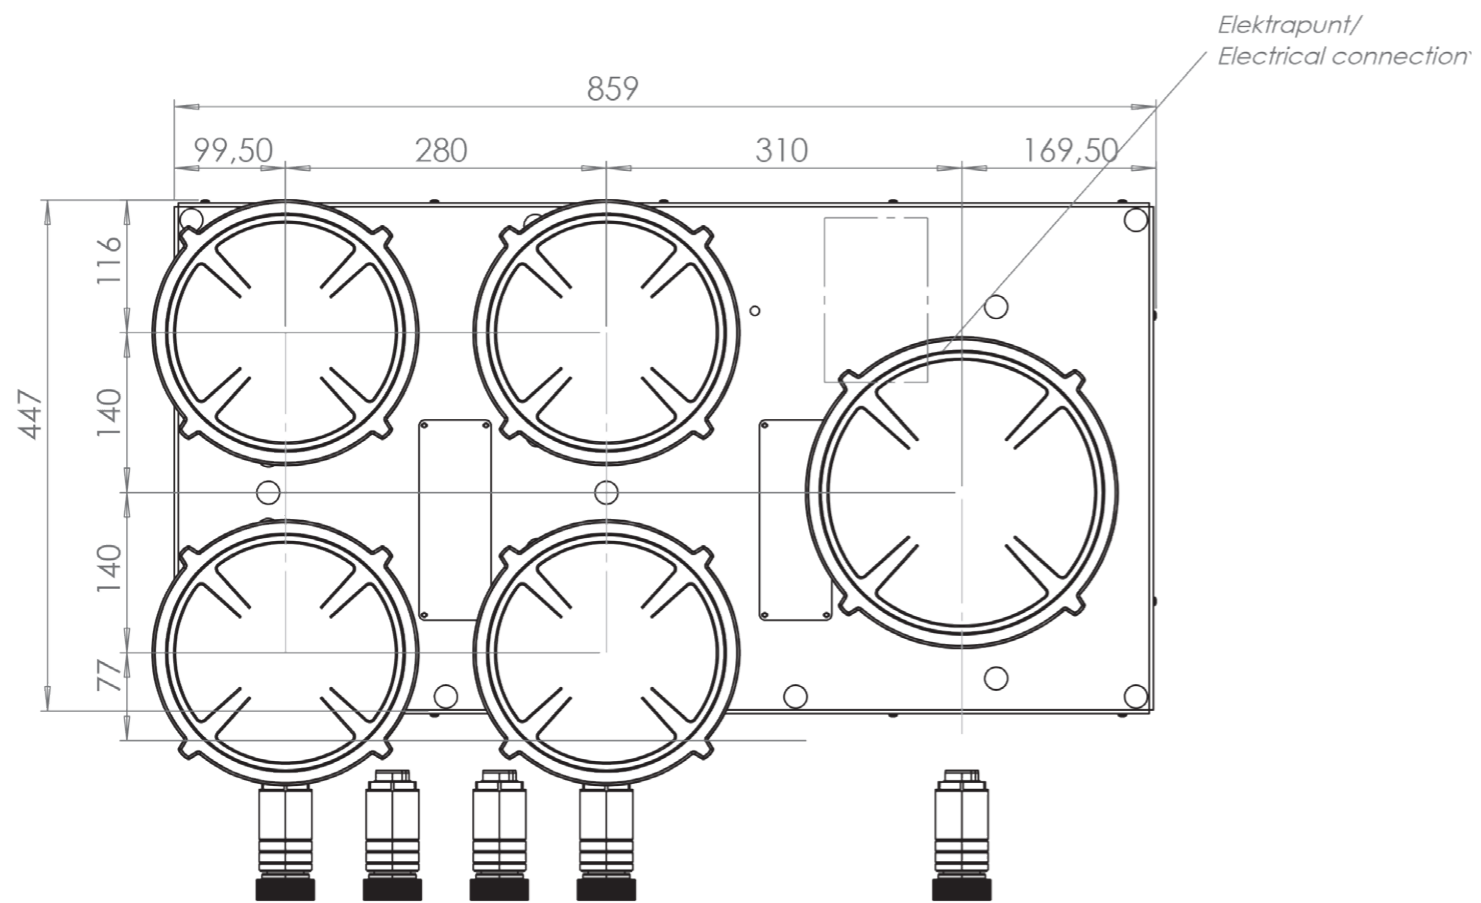

Onderaanzicht / Bottom view

Vooraanzicht / Front view

Zijaanzicht / Side view

Hole pattern

Technische gegevens

Model	Ebeko-I Top Side
Nominal voltage	208 VAC / 240 VAC
Maximum power	9,256W (@208VAC) / 10,680W (@240VAC)
Unit dimensions (LxWxH)	17.60 x 33.82 x 3.54 inches 447 x 859 x 90 mm
Total height (including support set)	4.65 inches 118 mm
Minimum cabinet width	35.43 inches 900 mm
Minimum countertop depth	23.62 inches 600 mm
Countertop thickness	0.16-1.38 inches 4-35 mm
Type of cooking system	Induction
Model edition	Black

Induction zones

Small zone

SMALL ZONE

Large zone

LARGE ZONE

Control knob

3D-visualization of Top Side knob

3D-visualization Front Side knob

Dimensions control knob

Front view

Top view

Control knob

Technical drawing

Bovenaanzicht / Top view

Vooraanzicht / Front view

Technical drawing

Onderaanzicht / Bottom view

Zijaanzicht / Side view

Hole pattern

Technical information

Model	Ebeko-I Front Side
Nominal voltage	208 VAC / 240 VAC
Maximum power	9,256W (@208VAC) / 10,680W (@240VAC)
Unit dimensions (LxWxH)	17.60 x 33.82 x 3.54 inches 447 x 859 x 90 mm
Total height (including support set)	4.65 inches 118 mm
Minimum cabinet width	35.43 inches 900 mm
Minimum countertop depth	25.59 inches 650 mm
Countertop thickness	0.16-1.38 inches 4-35 mm
Type of cooking system	Induction
Model edition	Black