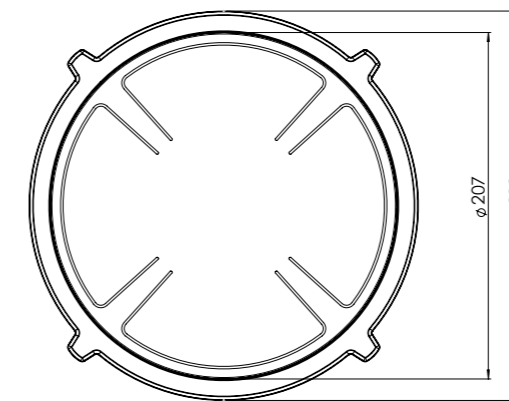

Onderaanzicht / Bottom view

Vooraanzicht / Front view

Zijaanzicht / Side view

Hole pattern

Technische gegevens

Model	Ebeko-I Top Side
Nominal voltage	208 VAC / 240 VAC
Maximum power	9,256W (@208VAC) / 10,680W (@240VAC)
Unit dimensions (LxWxH)	17.60 x 33.82 x 3.54 inches 447 x 859 x 90 mm
Total height (including support set)	4.65 inches 118 mm
Minimum cabinet width	35.43 inches 900 mm
Minimum countertop depth	23.62 inches 600 mm
Countertop thickness	0.16-1.38 inches 4-35 mm
Type of cooking system	Induction
Model edition	Black

Exploded view

- 1. **Decorative ring small**
COATED ALUMINUM
- 2. **Decorative ring large**
COATED ALUMINUM
- 3. **Induction zone small**
COATED ALUMINUM/ CERAMIC GLASS

- 4. **Induction zone large**
COATED ALUMINUM/ CERAMIC GLASS
- 5. **Control knob**
ALUMINUM/GLASS
- 6. **Cassette**
ALUMINUM

Induction zones

Small zone

SMALL ZONE

Large zone

LARGE ZONE

Control knob

3D-visualization of Top Side knob

3D-visualization Front Side knob

Onderaanzicht / Bottom view

Zijaanzicht / Side view

Hole pattern

Technical information

Model	Ebeko-I Front Side
Nominal voltage	208 VAC / 240 VAC
Maximum power	9,256W (@208VAC) / 10,680W (@240VAC)
Unit dimensions (LxWxH)	17.60 x 33.82 x 3.54 inches 447 x 859 x 90 mm
Total height (including support set)	4.65 inches 118 mm
Minimum cabinet width	35.43 inches 900 mm
Minimum countertop depth	25.59 inches 650 mm
Countertop thickness	0.16-1.38 inches 4-35 mm
Type of cooking system	Induction
Model edition	Black