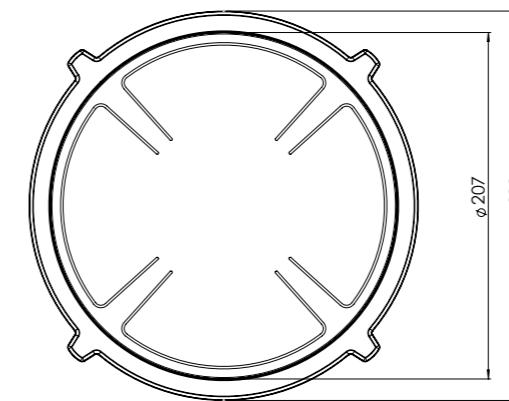

Induction zones

Small zone