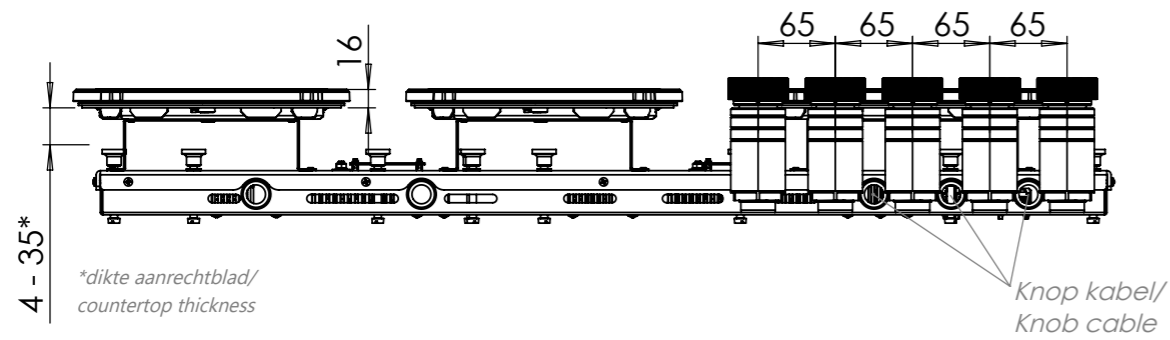

3D-visualization Front Side knob

Dimensions control knob

Front view

Top view

Control knob

Technical drawing

Bovenaanzicht / Top view

Technical drawing

Onderaanzicht / Bottom view

Vooraanzicht / Front view

Zijaanzicht / Side view

Hole pattern

Technische gegevens

Model	Ebeko-I Top Side
Nominal voltage	208 VAC / 240 VAC
Maximum power	9,256W (@208VAC) / 10,680W (@240VAC)
Unit dimensions (LxWxH)	17.60 x 33.82 x 3.54 inches 447 x 859 x 90 mm
Total height (including support set)	4.65 inches 118 mm
Minimum cabinet width	35.43 inches 900 mm
Minimum countertop depth	23.62 inches 600 mm
Countertop thickness	0.16-1.38 inches 4-35 mm
Type of cooking system	Induction
Model edition	Black

Onderaanzicht / Bottom view

Zijaanzicht / Side view

Hole pattern

Technical information

Model	Ebeko-I Front Side
Nominal voltage	208 VAC / 240 VAC
Maximum power	9,256W (@208VAC) / 10,680W (@240VAC)
Unit dimensions (LxWxH)	17.60 x 33.82 x 3.54 inches 447 x 859 x 90 mm
Total height (including support set)	4.65 inches 118 mm
Minimum cabinet width	35.43 inches 900 mm
Minimum countertop depth	25.59 inches 650 mm
Countertop thickness	0.16-1.38 inches 4-35 mm
Type of cooking system	Induction
Model edition	Black