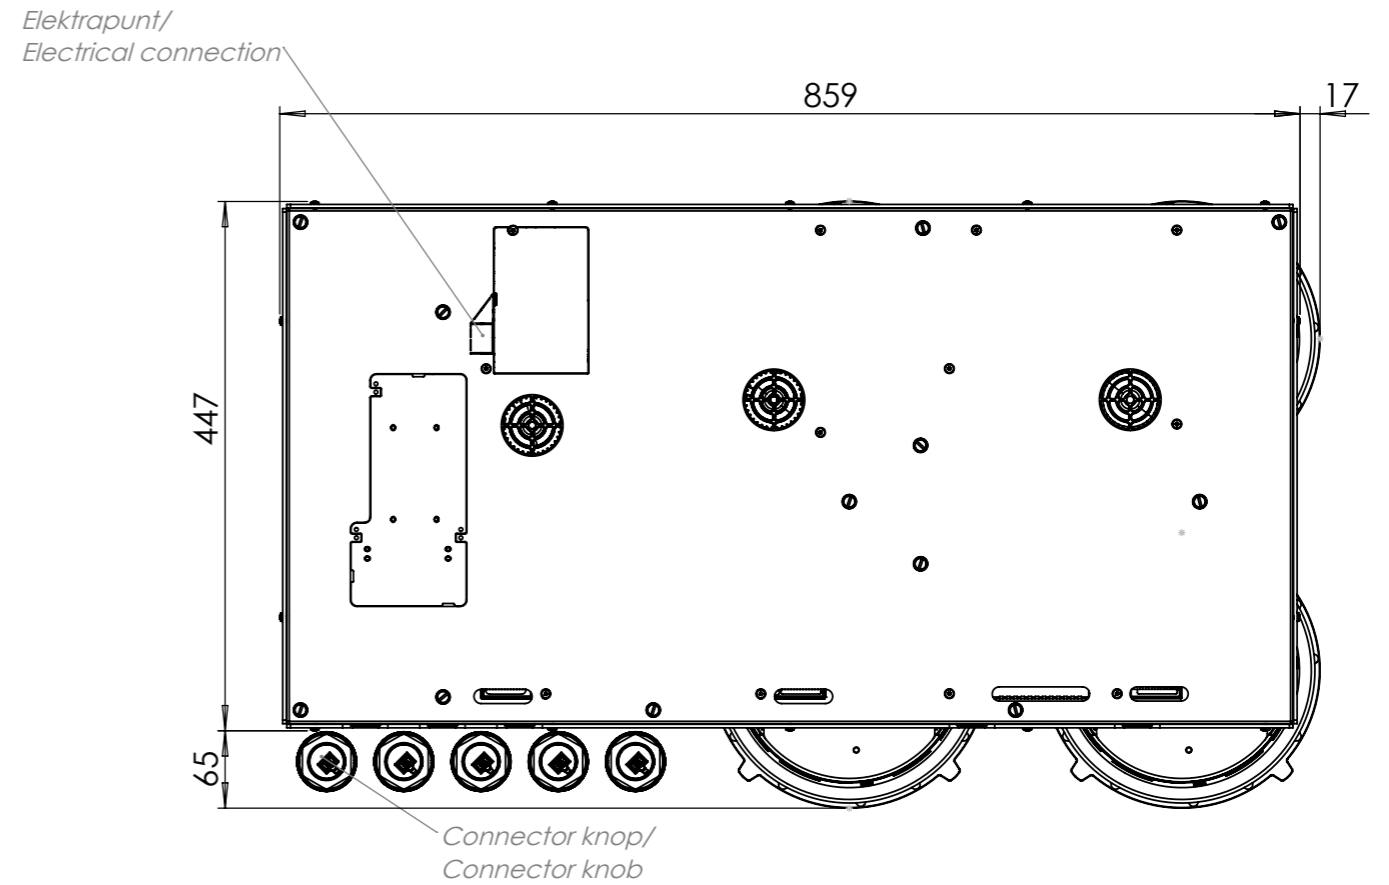

3D-visualization Front Side knob

Dimensions control knob

Front view

Top view

Control knob

Technical drawing

Bovenaanzicht / Top view

Technical drawing

Onderaanzicht / Bottom view

Vooraanzicht / Front view

Zijaanzicht / Side view

Hole pattern

Technische gegevens

Model	Ebeko-I Top Side
Nominal voltage	208 VAC / 240 VAC
Maximum power	9,256W (@208VAC) / 10,680W (@240VAC)
Unit dimensions (LxWxH)	17.60 x 33.82 x 3.54 inches 447 x 859 x 90 mm
Total height (including support set)	4.65 inches 118 mm
Minimum cabinet width	35.43 inches 900 mm
Minimum countertop depth	23.62 inches 600 mm
Countertop thickness	0.16-1.38 inches 4-35 mm
Type of cooking system	Induction
Model edition	Black

Onderaanzicht / Bottom view

Zijaanzicht / Side view

Hole pattern

Technical information

Model	Ebeko-I Front Side
Nominal voltage	208 VAC / 240 VAC
Maximum power	9,256W (@208VAC) / 10,680W (@240VAC)
Unit dimensions (LxWxH)	17.60 x 33.82 x 3.54 inches 447 x 859 x 90 mm
Total height (including support set)	4.65 inches 118 mm
Minimum cabinet width	35.43 inches 900 mm
Minimum countertop depth	25.59 inches 650 mm
Countertop thickness	0.16-1.38 inches 4-35 mm
Type of cooking system	Induction
Model edition	Black