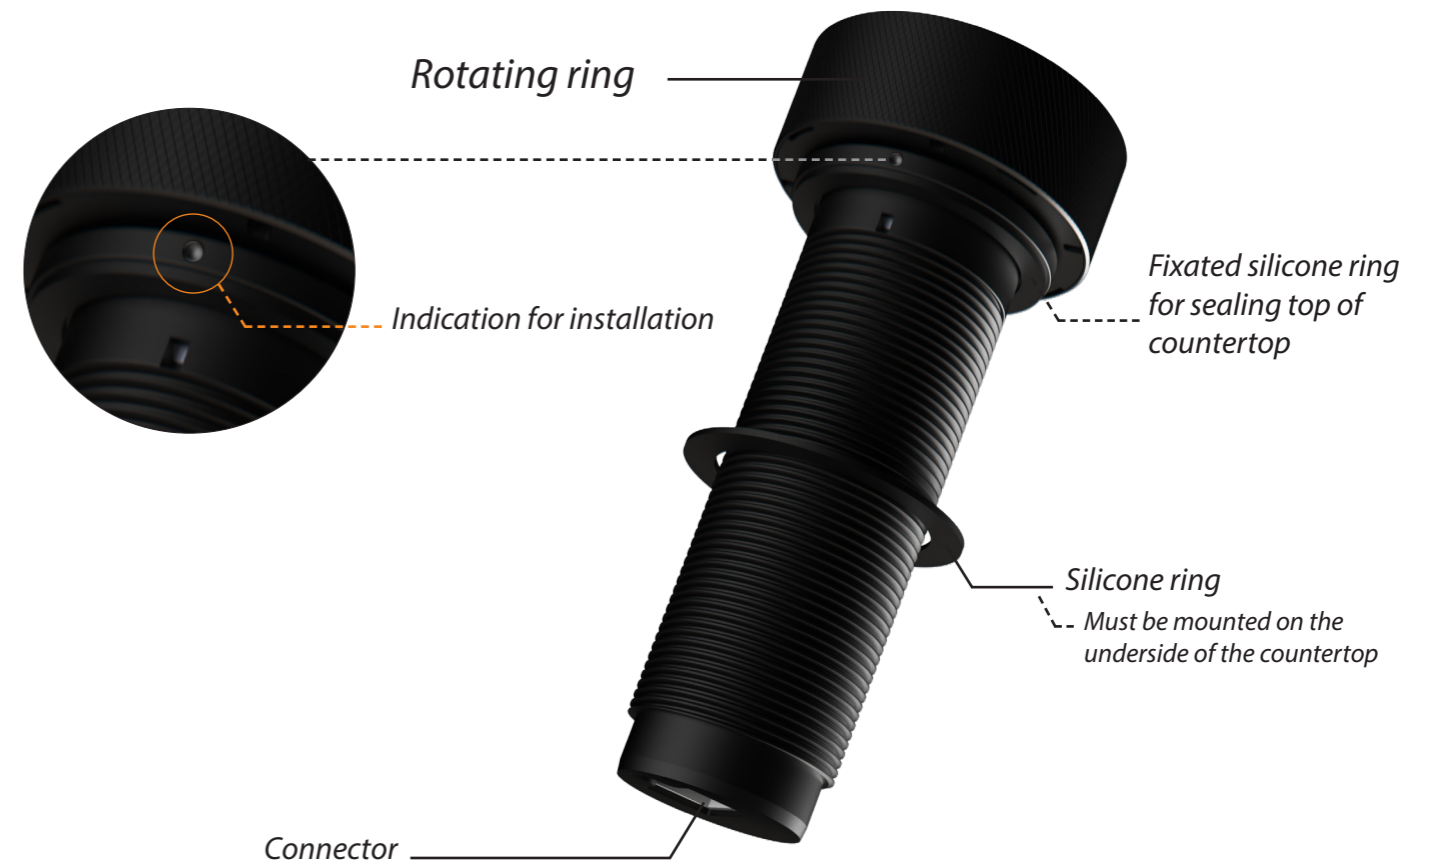

3D-visualization Front Side knob

Dimensions control knob

Front view

Top view

Control knob

Technical drawing

Bovenaanzicht / Top view

Technical drawing

Onderaanzicht / Bottom view

Vooraanzicht / Front view

Zijaanzicht / Side view

Hole pattern

Technische gegevens

Model	Ebeko-I Top Side
Nominal voltage	208 VAC / 240 VAC
Maximum power	9,256W (@208VAC) / 10,680W (@240VAC)
Unit dimensions (LxWxH)	17.60 x 33.82 x 3.54 inches 447 x 859 x 90 mm
Total height (including support set)	4.65 inches 118 mm
Minimum cabinet width	35.43 inches 900 mm
Minimum countertop depth	23.62 inches 600 mm
Countertop thickness	0.16-1.38 inches 4-35 mm
Type of cooking system	Induction
Model edition	Black