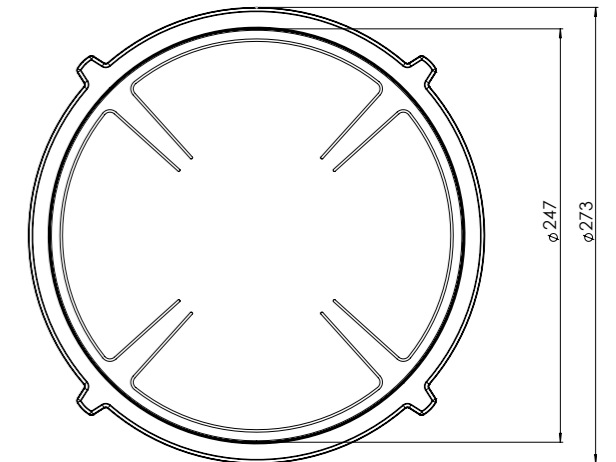

Onderaanzicht / Bottom view

Vooraanzicht / Front view

Zijaanzicht / Side view

Hole pattern

Technische gegevens

Model	Ebeko-I Top Side
Nominal voltage	208 VAC / 240 VAC
Maximum power	9,256W (@208VAC) / 10,680W (@240VAC)
Unit dimensions (LxWxH)	17.60 x 33.82 x 3.54 inches 447 x 859 x 90 mm
Total height (including support set)	4.65 inches 118 mm
Minimum cabinet width	35.43 inches 900 mm
Minimum countertop depth	23.62 inches 600 mm
Countertop thickness	0.16-1.38 inches 4-35 mm
Type of cooking system	Induction
Model edition	Black

Exploded view

- 1. **Decorative ring small**
COATED ALUMINUM
- 2. **Decorative ring large**
COATED ALUMINUM
- 3. **Induction zone small**
COATED ALUMINUM/ CERAMIC GLASS

- 4. **Induction zone large**
COATED ALUMINUM/ CERAMIC GLASS
- 5. **Control knob**
ALUMINUM/GLASS
- 6. **Cassette**
ALUMINUM

Induction zones

Small zone

SMALL ZONE

Large zone

LARGE ZONE

Control knob

3D-visualization of Top Side knob

3D-visualization Front Side knob

Onderaanzicht / Bottom view

Zijaanzicht / Side view

Hole pattern

Technical information

Model	Ebeko-I Front Side
Nominal voltage	208 VAC / 240 VAC
Maximum power	9,256W (@208VAC) / 10,680W (@240VAC)
Unit dimensions (LxWxH)	17.60 x 33.82 x 3.54 inches 447 x 859 x 90 mm
Total height (including support set)	4.65 inches 118 mm
Minimum cabinet width	35.43 inches 900 mm
Minimum countertop depth	25.59 inches 650 mm
Countertop thickness	0.16-1.38 inches 4-35 mm
Type of cooking system	Induction
Model edition	Black