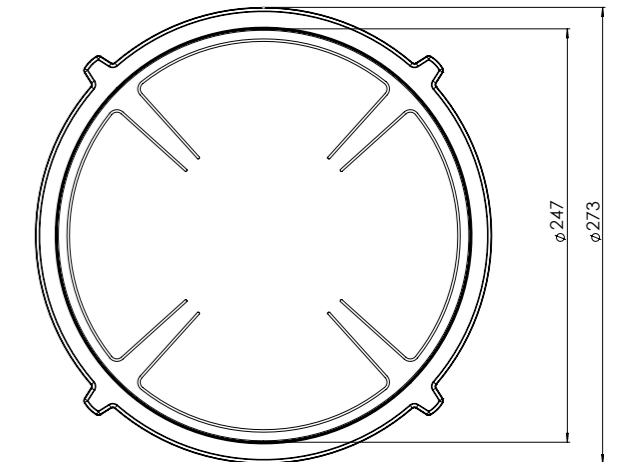

- 4. **Induction zone large**
COATED ALUMINUM/ CERAMIC GLASS
- 5. **Control knob**
ALUMINUM/GLASS
- 6. **Cassette**
ALUMINUM

Induction zones

Small zone

SMALL ZONE

Large zone

LARGE ZONE

Control knob

3D-visualization of Top Side knob

3D-visualization Front Side knob

Dimensions control knob

Front view

Top view

Control knob

Technical drawing

Bovenaanzicht / Top view

Technical drawing

Onderaanzicht / Bottom view

Vooraanzicht / Front view

Zijaanzicht / Side view

Hole pattern

Technische gegevens

Model	Ebeko-I Top Side
Nominal voltage	208 VAC / 240 VAC
Maximum power	9,256W (@208VAC) / 10,680W (@240VAC)
Unit dimensions (LxWxH)	17.60 x 33.82 x 3.54 inches 447 x 859 x 90 mm
Total height (including support set)	4.65 inches 118 mm
Minimum cabinet width	35.43 inches 900 mm
Minimum countertop depth	23.62 inches 600 mm
Countertop thickness	0.16-1.38 inches 4-35 mm
Type of cooking system	Induction
Model edition	Black

Onderaanzicht / Bottom view

Zijaanzicht / Side view

Hole pattern

Technical information

Model	Ebeko-I Front Side
Nominal voltage	208 VAC / 240 VAC
Maximum power	9,256W (@208VAC) / 10,680W (@240VAC)
Unit dimensions (LxWxH)	17.60 x 33.82 x 3.54 inches 447 x 859 x 90 mm
Total height (including support set)	4.65 inches 118 mm
Minimum cabinet width	35.43 inches 900 mm
Minimum countertop depth	25.59 inches 650 mm
Countertop thickness	0.16-1.38 inches 4-35 mm
Type of cooking system	Induction
Model edition	Black