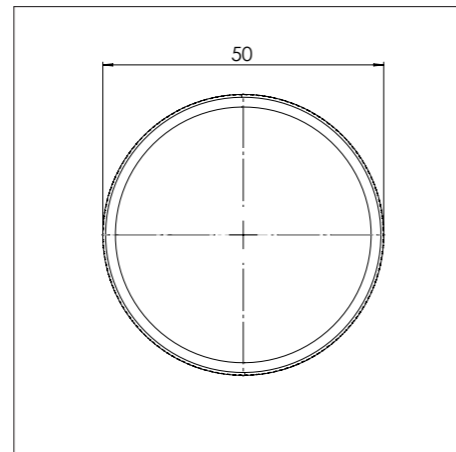

Onderaanzicht / Bottom view

Vooraanzicht / Front view

Zijaanzicht / Side view

Hole pattern

Technische gegevens

Model	Ebeko-I Top Side
Nominal voltage	208 VAC / 240 VAC
Maximum power	9,256W (@208VAC) / 10,680W (@240VAC)
Unit dimensions (LxWxH)	17.60 x 33.82 x 3.54 inches 447 x 859 x 90 mm
Total height (including support set)	4.65 inches 118 mm
Minimum cabinet width	35.43 inches 900 mm
Minimum countertop depth	23.62 inches 600 mm
Countertop thickness	0.16-1.38 inches 4-35 mm
Type of cooking system	Induction
Model edition	Black

Induction zones

Small zone

SMALL ZONE

Large zone

LARGE ZONE

Control knob

3D-visualization of Top Side knob

3D-visualization Front Side knob

Dimensions control knob

Front view

Top view

Control knob

Technical drawing

Bovenaanzicht / Top view

Vooraanzicht / Front view

Technical drawing

Onderaanzicht / Bottom view

Zijaanzicht / Side view

Hole pattern

Technical information

Model	Ebeko-I Front Side
Nominal voltage	208 VAC / 240 VAC
Maximum power	9,256W (@208VAC) / 10,680W (@240VAC)
Unit dimensions (LxWxH)	17.60 x 33.82 x 3.54 inches 447 x 859 x 90 mm
Total height (including support set)	4.65 inches 118 mm
Minimum cabinet width	35.43 inches 900 mm
Minimum countertop depth	25.59 inches 650 mm
Countertop thickness	0.16-1.38 inches 4-35 mm
Type of cooking system	Induction
Model edition	Black