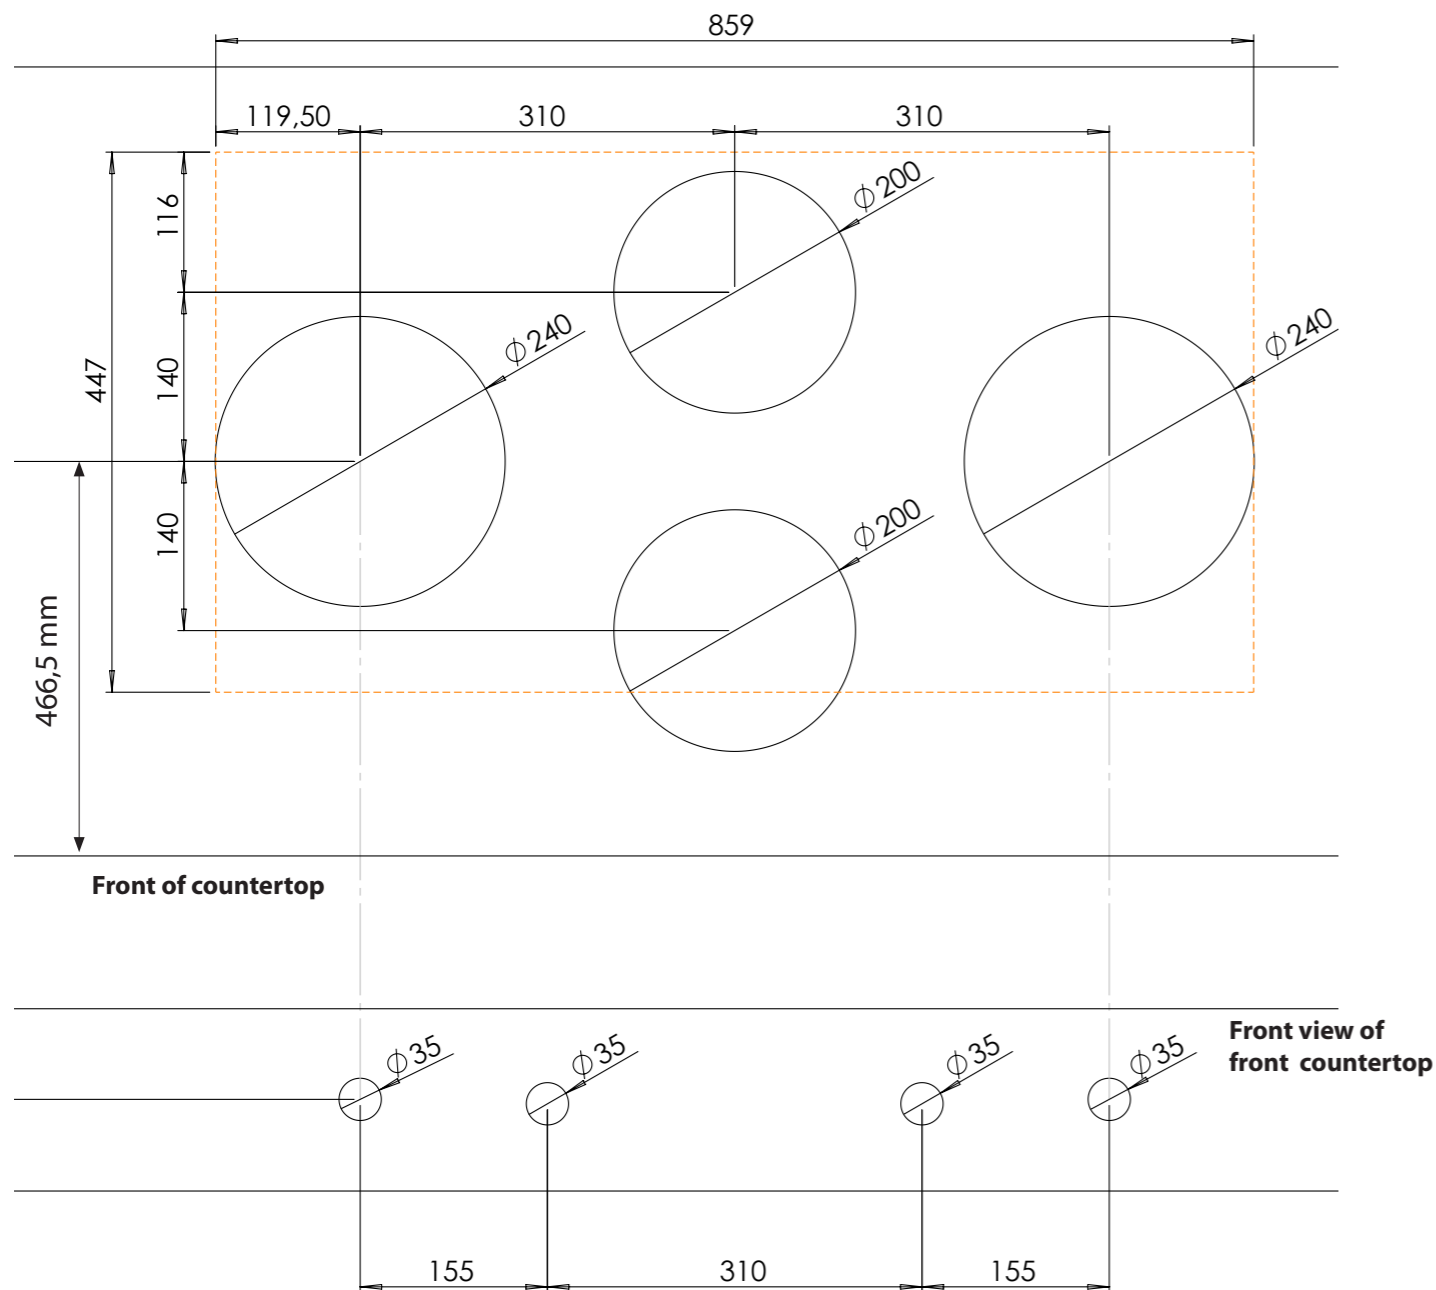

Onderaanzicht / Bottom view

Vooraanzicht / Front view

Zijaanzicht / Side view

Hole pattern

Technical information

Model	Dempo-I Top Side
Nominal voltage	208 VAC / 240 VAC
Maximum power	6,656W (@208VAC) / 7,680W (@240VAC)
Unit dimensions (LxWxH)	17.60 x 33.82 x 3.54 inches 447 x 859 x 90 mm
Total height (including support set)	4.65 inches 118 mm
Minimum cabinet width	35.43 inches 900 mm
Minimum countertop depth	23.62 inches 600 mm
Countertop thickness	0.16-1.38 inches 4-35 mm
Type of cooking system	Induction
Model edition	Black

Induction zones

Small zone

Large zone

SMALL ZONE

LARGE ZONE

Control knob

3D-visualization of Top Side knob

3D-visualization Front Side knob

Dimensions control knob

Front view

Top view

Control knob

Technical drawing

Bovenaanzicht / Top view

Technical drawing

Onderaanzicht / Bottom view

Vooraanzicht / Front view

Zijaanzicht / Side view

Hole pattern

Technical information

Model	Dempo-I Front Side
Nominal voltage	208 VAC / 240 VAC
Maximum power	6,656W (@208VAC) / 7,680W (@240VAC)
Unit dimensions (LxWxH)	17.60 x 33.82 x 3.54 inches 447 x 859 x 90 mm
Total height (including support set)	4.65 inches 118 mm
Minimum cabinet width	35.43 inches 900 mm
Minimum countertop depth	25.59 inches 650 mm
Countertop thickness	0.16-1.38 inches 4-35 mm
Type of cooking system	Induction
Model edition	Black