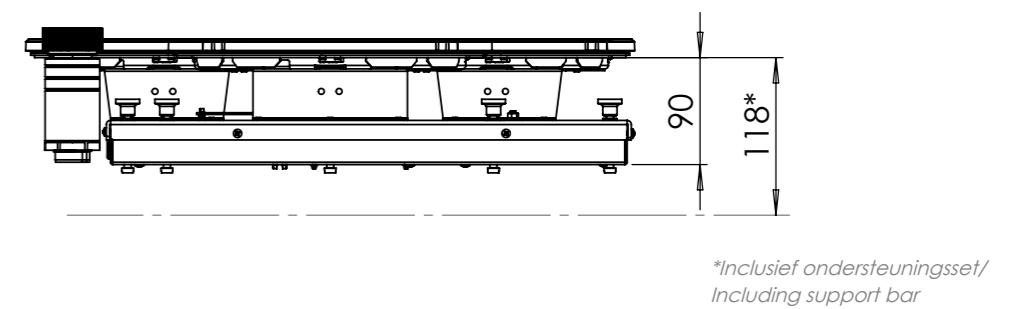

3D-visualization Front Side knob

Dimensions control knob

Front view

Top view

Control knob

Technical drawing

Bovenaanzicht / Top view

Technical drawing

Onderaanzicht / Bottom view

Vooraanzicht / Front view

Zijaanzicht / Side view

Hole pattern

Technical information

Model	Dempo-I Top Side
Nominal voltage	208 VAC / 240 VAC
Maximum power	6,656W (@208VAC) / 7,680W (@240VAC)
Unit dimensions (LxWxH)	17.60 x 33.82 x 3.54 inches 447 x 859 x 90 mm
Total height (including support set)	4.65 inches 118 mm
Minimum cabinet width	35.43 inches 900 mm
Minimum countertop depth	23.62 inches 600 mm
Countertop thickness	0.16-1.38 inches 4-35 mm
Type of cooking system	Induction
Model edition	Black

Vooraanzicht / Front view

Zijaanzicht / Side view

Hole pattern

Technical information

Model	Dempo-I Front Side
Nominal voltage	208 VAC / 240 VAC
Maximum power	6,656W (@208VAC) / 7,680W (@240VAC)
Unit dimensions (LxWxH)	17.60 x 33.82 x 3.54 inches 447 x 859 x 90 mm
Total height (including support set)	4.65 inches 118 mm
Minimum cabinet width	35.43 inches 900 mm
Minimum countertop depth	25.59 inches 650 mm
Countertop thickness	0.16-1.38 inches 4-35 mm
Type of cooking system	Induction
Model edition	Black