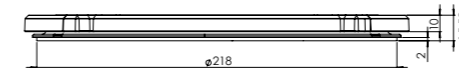

Made in Holland

PITT
COOKING

Induction

Dempo-I

Top Side

Exploded view

- 1. **Decorative ring small**
COATED ALUMINUM
- 2. **Decorative ring large**
COATED ALUMINUM
- 3. **Induction zone small**
COATED ALUMINUM/ CERAMIC GLASS

- 4. **Induction zone large**
COATED ALUMINUM/ CERAMIC GLASS
- 5. **Control knob**
ALUMINUM/GLASS
- 6. **Cassette**
ALUMINUM

Induction zones

Small zone

Large zone

SMALL ZONE

LARGE ZONE

Control knob

3D-visualization of Top Side knob

Onderaanzicht / Bottom view

Vooraanzicht / Front view

Zijaanzicht / Side view

Hole pattern

Technical information

Model	Dempo-I Top Side
Nominal voltage	208 VAC / 240 VAC
Maximum power	6,656W (@208VAC) / 7,680W (@240VAC)
Unit dimensions (LxWxH)	17.60 x 33.82 x 3.54 inches 447 x 859 x 90 mm
Total height (including support set)	4.65 inches 118 mm
Minimum cabinet width	35.43 inches 900 mm
Minimum countertop depth	23.62 inches 600 mm
Countertop thickness	0.16-1.38 inches 4-35 mm
Type of cooking system	Induction
Model edition	Black

Vooraanzicht / Front view

Zijaanzicht / Side view

Hole pattern

Technical information

Model	Dempo-I Front Side
Nominal voltage	208 VAC / 240 VAC
Maximum power	6,656W (@208VAC) / 7,680W (@240VAC)
Unit dimensions (LxWxH)	17.60 x 33.82 x 3.54 inches 447 x 859 x 90 mm
Total height (including support set)	4.65 inches 118 mm
Minimum cabinet width	35.43 inches 900 mm
Minimum countertop depth	25.59 inches 650 mm
Countertop thickness	0.16-1.38 inches 4-35 mm
Type of cooking system	Induction
Model edition	Black