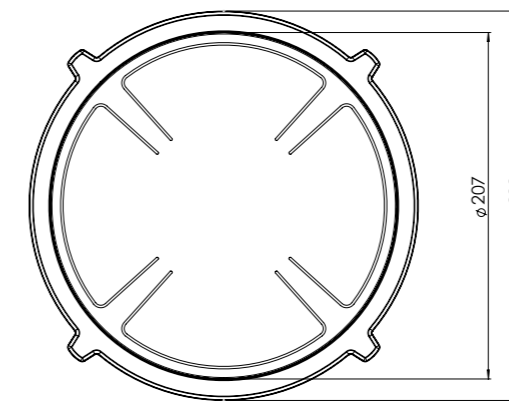

Exploded view

1. **Decorative ring small**
  COATED ALUMINUM
2. **Decorative ring large**
  COATED ALUMINUM
3. **Induction zone small**
  COATED ALUMINUM/ CERAMIC GLASS

4. **Induction zone large**
  COATED ALUMINUM/ CERAMIC GLASS
5. **Control knob**
  ALUMINUM/GLASS
6. **Cassette**
  ALUMINUM

Induction zones

Large zone