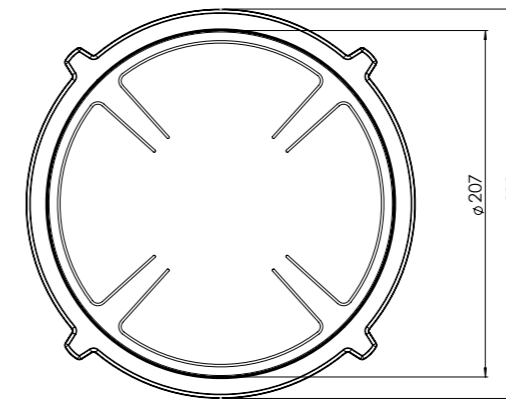

Onderaanzicht / Bottom view

Vooraanzicht / Front view

Zijaanzicht / Side view

Hole pattern

Technical information

Model	Dempo-I Top Side
Nominal voltage	208 VAC / 240 VAC
Maximum power	6,656W (@208VAC) / 7,680W (@240VAC)
Unit dimensions (LxWxH)	17.60 x 33.82 x 3.54 inches 447 x 859 x 90 mm
Total height (including support set)	4.65 inches 118 mm
Minimum cabinet width	35.43 inches 900 mm
Minimum countertop depth	23.62 inches 600 mm
Countertop thickness	0.16-1.38 inches 4-35 mm
Type of cooking system	Induction
Model edition	Black

- 1. **Decorative ring small**
COATED ALUMINUM
- 2. **Decorative ring large**
COATED ALUMINUM
- 3. **Induction zone small**
COATED ALUMINUM/ CERAMIC GLASS

- 4. **Induction zone large**
COATED ALUMINUM/ CERAMIC GLASS
- 5. **Control knob**
ALUMINUM/GLASS
- 6. **Cassette**
ALUMINUM

Induction zones

Small zone

Large zone

SMALL ZONE

LARGE ZONE

Control knob

3D-visualization of Top Side knob

3D-visualization Front Side knob

Vooraanzicht / Front view

Zijaanzicht / Side view

Hole pattern

Technical information

Model	Dempo-I Front Side
Nominal voltage	208 VAC / 240 VAC
Maximum power	6,656W (@208VAC) / 7,680W (@240VAC)
Unit dimensions (LxWxH)	17.60 x 33.82 x 3.54 inches 447 x 859 x 90 mm
Total height (including support set)	4.65 inches 118 mm
Minimum cabinet width	35.43 inches 900 mm
Minimum countertop depth	25.59 inches 650 mm
Countertop thickness	0.16-1.38 inches 4-35 mm
Type of cooking system	Induction
Model edition	Black