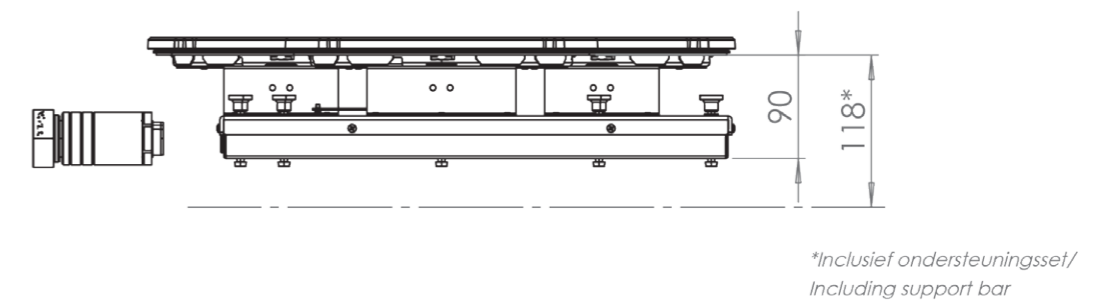

Induction zones

Small zone

Large zone

SMALL ZONE

LARGE ZONE

Control knob

3D-visualization of Top Side knob

3D-visualization Front Side knob

Dimensions control knob

Front view

Top view

Control knob

Technical drawing

Bovenaanzicht / Top view

Technical drawing

Onderaanzicht / Bottom view

Vooraanzicht / Front view

Zijaanzicht / Side view

Hole pattern

Technical information

Model	Dempo-I Front Side
Nominal voltage	208 VAC / 240 VAC
Maximum power	6,656W (@208VAC) / 7,680W (@240VAC)
Unit dimensions (LxWxH)	17.60 x 33.82 x 3.54 inches 447 x 859 x 90 mm
Total height (including support set)	4.65 inches 118 mm
Minimum cabinet width	35.43 inches 900 mm
Minimum countertop depth	25.59 inches 650 mm
Countertop thickness	0.16-1.38 inches 4-35 mm
Type of cooking system	Induction
Model edition	Black