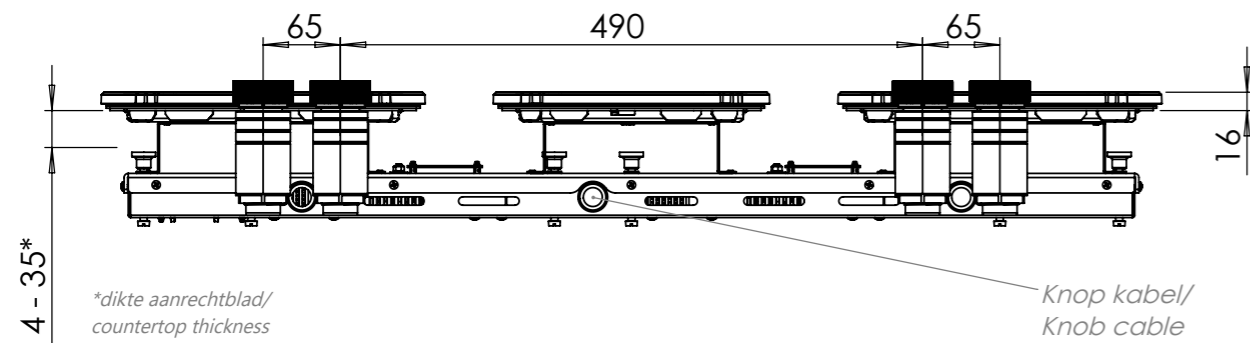

3D-visualization Front Side knob

Dimensions control knob

Front view

Top view

Control knob

Technical drawing

Bovenaanzicht / Top view

Technical drawing

Onderaanzicht / Bottom view

Vooraanzicht / Front view

Zijaanzicht / Side view

Hole pattern

Technical information

Model	Dempo-I Top Side
Nominal voltage	208 VAC / 240 VAC
Maximum power	6,656W (@208VAC) / 7,680W (@240VAC)
Unit dimensions (LxWxH)	17.60 x 33.82 x 3.54 inches 447 x 859 x 90 mm
Total height (including support set)	4.65 inches 118 mm
Minimum cabinet width	35.43 inches 900 mm
Minimum countertop depth	23.62 inches 600 mm
Countertop thickness	0.16-1.38 inches 4-35 mm
Type of cooking system	Induction
Model edition	Black

Vooraanzicht / Front view

Zijaanzicht / Side view

Hole pattern

Technical information

Model	Dempo-I Front Side
Nominal voltage	208 VAC / 240 VAC
Maximum power	6,656W (@208VAC) / 7,680W (@240VAC)
Unit dimensions (LxWxH)	17.60 x 33.82 x 3.54 inches 447 x 859 x 90 mm
Total height (including support set)	4.65 inches 118 mm
Minimum cabinet width	35.43 inches 900 mm
Minimum countertop depth	25.59 inches 650 mm
Countertop thickness	0.16-1.38 inches 4-35 mm
Type of cooking system	Induction
Model edition	Black