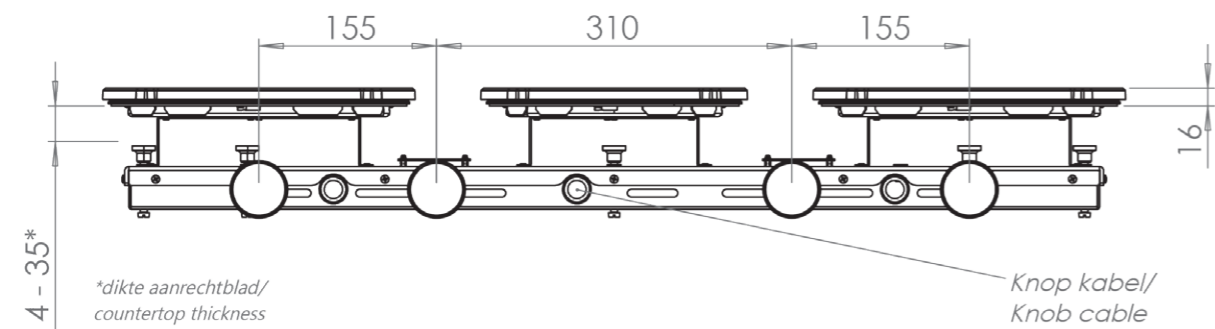

Induction zones

Small zone

Large zone

SMALL ZONE

LARGE ZONE

Control knob

3D-visualization of Top Side knob

3D-visualization Front Side knob

Dimensions control knob

Front view

Top view

Control knob

Technical drawing

Bovenaanzicht / Top view

Technical drawing

Onderaanzicht / Bottom view

Vooraanzicht / Front view

Zijaanzicht / Side view

Hole pattern

Technical information

Model	Dempo-I Front Side
Nominal voltage	208 VAC / 240 VAC
Maximum power	6,656W (@208VAC) / 7,680W (@240VAC)
Unit dimensions (LxWxH)	17.60 x 33.82 x 3.54 inches 447 x 859 x 90 mm
Total height (including support set)	4.65 inches 118 mm
Minimum cabinet width	35.43 inches 900 mm
Minimum countertop depth	25.59 inches 650 mm
Countertop thickness	0.16-1.38 inches 4-35 mm
Type of cooking system	Induction
Model edition	Black