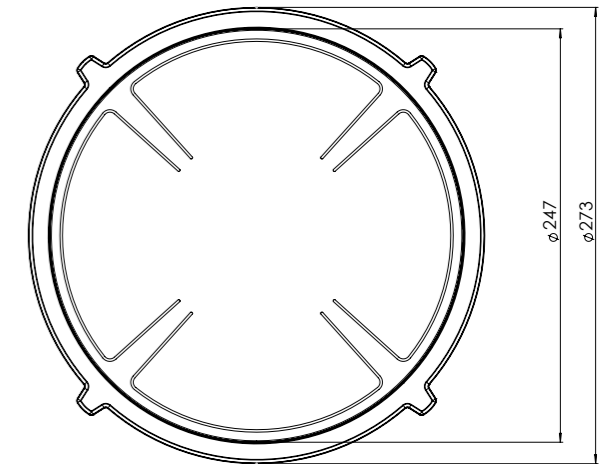

Onderaanzicht / Bottom view

Vooraanzicht / Front view

Zijaanzicht / Side view

Hole pattern

Technical information

Model	Dempo-I Top Side
Nominal voltage	208 VAC / 240 VAC
Maximum power	6,656W (@208VAC) / 7,680W (@240VAC)
Unit dimensions (LxWxH)	17.60 x 33.82 x 3.54 inches 447 x 859 x 90 mm
Total height (including support set)	4.65 inches 118 mm
Minimum cabinet width	35.43 inches 900 mm
Minimum countertop depth	23.62 inches 600 mm
Countertop thickness	0.16-1.38 inches 4-35 mm
Type of cooking system	Induction
Model edition	Black

- 1. **Decorative ring small**
COATED ALUMINUM
- 2. **Decorative ring large**
COATED ALUMINUM
- 3. **Induction zone small**
COATED ALUMINUM/ CERAMIC GLASS

- 4. **Induction zone large**
COATED ALUMINUM/ CERAMIC GLASS
- 5. **Control knob**
ALUMINUM/GLASS
- 6. **Cassette**
ALUMINUM

Induction zones

Small zone

Large zone

SMALL ZONE

LARGE ZONE

Control knob

3D-visualization of Top Side knob

3D-visualization Front Side knob

Vooraanzicht / Front view

Zijaanzicht / Side view

Hole pattern

Technical information

Model	Dempo-I Front Side
Nominal voltage	208 VAC / 240 VAC
Maximum power	6,656W (@208VAC) / 7,680W (@240VAC)
Unit dimensions (LxWxH)	17.60 x 33.82 x 3.54 inches 447 x 859 x 90 mm
Total height (including support set)	4.65 inches 118 mm
Minimum cabinet width	35.43 inches 900 mm
Minimum countertop depth	25.59 inches 650 mm
Countertop thickness	0.16-1.38 inches 4-35 mm
Type of cooking system	Induction
Model edition	Black