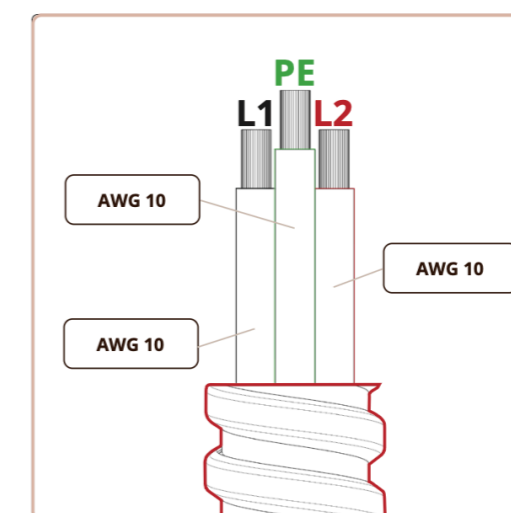

Induction zones

Small zone

Large zone

SMALL ZONE

LARGE ZONE

Control knob

3D-visualization of Top Side knob

3D-visualization Front Side knob

Dimensions control knob

Front view

Top view

Control knob

Technical drawing

Bovenaanzicht / Top view

Technical drawing

Onderaanzicht / Bottom view

Vooraanzicht / Front view

Zijaanzicht / Side view

Hole pattern

Technical information

Model	Dempo-I Front Side
Nominal voltage	208 VAC / 240 VAC
Maximum power	6,656W (@208VAC) / 7,680W (@240VAC)
Unit dimensions (LxWxH)	17.60 x 33.82 x 3.54 inches 447 x 859 x 90 mm
Total height (including support set)	4.65 inches 118 mm
Minimum cabinet width	35.43 inches 900 mm
Minimum countertop depth	25.59 inches 650 mm
Countertop thickness	0.16-1.38 inches 4-35 mm
Type of cooking system	Induction
Model edition	Black

Installation and handling instructions

Installation manual induction

User manual induction