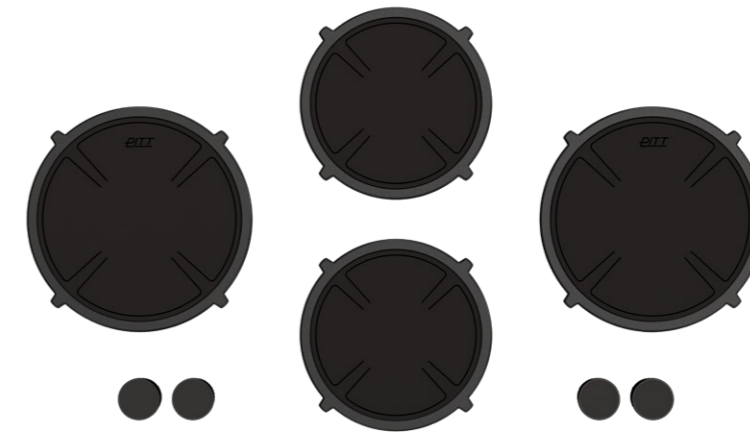

Onderaanzicht / Bottom view

Vooraanzicht / Front view

Zijaanzicht / Side view

Hole pattern

Technical information

Model	Dempo-I Top Side
Nominal voltage	208 VAC / 240 VAC
Maximum power	6,656W (@208VAC) / 7,680W (@240VAC)
Unit dimensions (LxWxH)	17.60 x 33.82 x 3.54 inches 447 x 859 x 90 mm
Total height (including support set)	4.65 inches 118 mm
Minimum cabinet width	35.43 inches 900 mm
Minimum countertop depth	23.62 inches 600 mm
Countertop thickness	0.16-1.38 inches 4-35 mm
Type of cooking system	Induction
Model edition	Black

- 1. **Decorative ring small**
COATED ALUMINUM
- 2. **Decorative ring large**
COATED ALUMINUM
- 3. **Induction zone small**
COATED ALUMINUM/ CERAMIC GLASS

- 4. **Induction zone large**
COATED ALUMINUM/ CERAMIC GLASS
- 5. **Control knob**
ALUMINUM/GLASS
- 6. **Cassette**
ALUMINUM

Vooraanzicht / Front view

Zijaanzicht / Side view

Hole pattern

Technical information

Model	Dempo-I Front Side
Nominal voltage	208 VAC / 240 VAC
Maximum power	6,656W (@208VAC) / 7,680W (@240VAC)
Unit dimensions (LxWxH)	17.60 x 33.82 x 3.54 inches 447 x 859 x 90 mm
Total height (including support set)	4.65 inches 118 mm
Minimum cabinet width	35.43 inches 900 mm
Minimum countertop depth	25.59 inches 650 mm
Countertop thickness	0.16-1.38 inches 4-35 mm
Type of cooking system	Induction
Model edition	Black