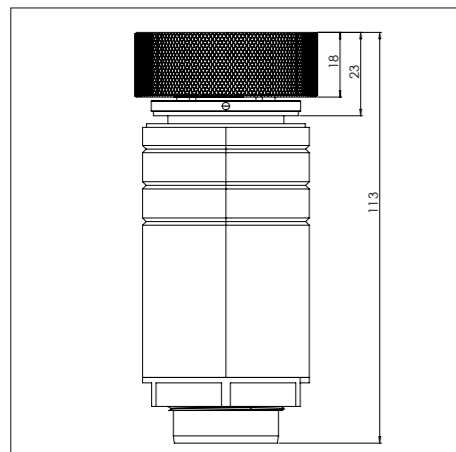

- 1. **Decorative ring small**
COATED ALUMINUM
- 2. **Decorative ring large**
COATED ALUMINUM
- 3. **Induction zone small**
COATED ALUMINUM/ CERAMIC GLASS

- 4. **Induction zone large**
COATED ALUMINUM/ CERAMIC GLASS
- 5. **Control knob**
ALUMINUM/GLASS
- 6. **Cassette**
ALUMINUM

Induction zones

Small zone

Large zone

SMALL ZONE

LARGE ZONE

Control knob

3D-visualization of Top Side knob

3D-visualization Front Side knob

Dimensions control knob

Front view

Top view

Control knob

Technical drawing

Bovenaanzicht / Top view

Technical drawing

Onderaanzicht / Bottom view

Vooraanzicht / Front view

Zijaanzicht / Side view

Hole pattern

Technical information

Model	Dempo-I Front Side
Nominal voltage	208 VAC / 240 VAC
Maximum power	6,656W (@208VAC) / 7,680W (@240VAC)
Unit dimensions (LxWxH)	17.60 x 33.82 x 3.54 inches 447 x 859 x 90 mm
Total height (including support set)	4.65 inches 118 mm
Minimum cabinet width	35.43 inches 900 mm
Minimum countertop depth	25.59 inches 650 mm
Countertop thickness	0.16-1.38 inches 4-35 mm
Type of cooking system	Induction
Model edition	Black