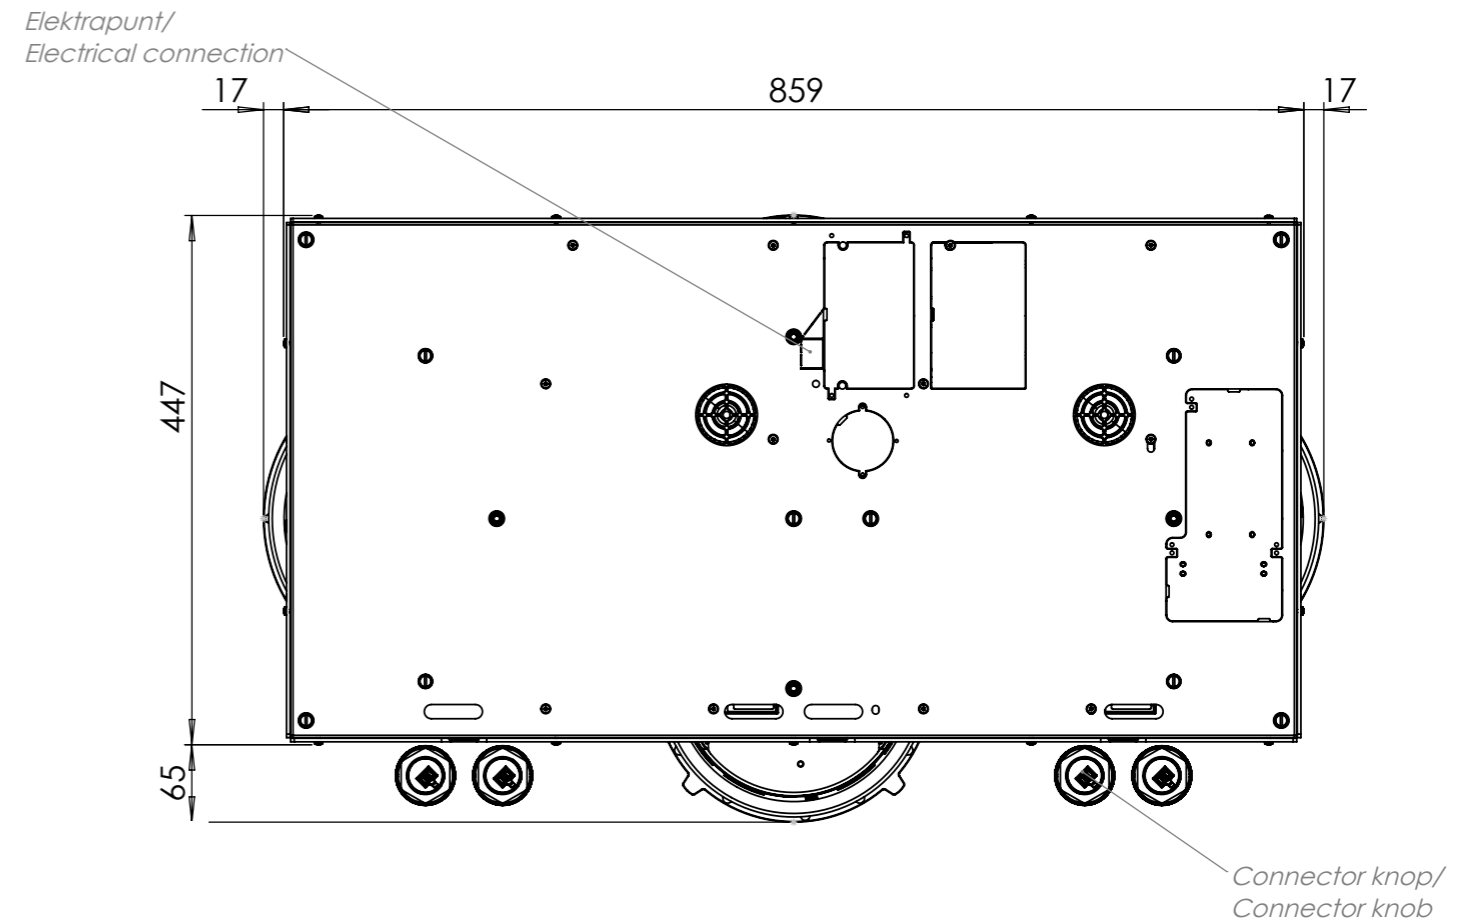

3D-visualization Front Side knob

Dimensions control knob

Front view

Top view

Control knob

Technical drawing

Bovenaanzicht / Top view

Technical drawing

Onderaanzicht / Bottom view

Vooraanzicht / Front view

Zijaanzicht / Side view

Hole pattern

Technical information

Model	Dempo-I Top Side
Nominal voltage	208 VAC / 240 VAC
Maximum power	6,656W (@208VAC) / 7,680W (@240VAC)
Unit dimensions (LxWxH)	17.60 x 33.82 x 3.54 inches 447 x 859 x 90 mm
Total height (including support set)	4.65 inches 118 mm
Minimum cabinet width	35.43 inches 900 mm
Minimum countertop depth	23.62 inches 600 mm
Countertop thickness	0.16-1.38 inches 4-35 mm
Type of cooking system	Induction
Model edition	Black

Vooraanzicht / Front view

Zijaanzicht / Side view

Hole pattern

Technical information

Model	Dempo-I Front Side
Nominal voltage	208 VAC / 240 VAC
Maximum power	6,656W (@208VAC) / 7,680W (@240VAC)
Unit dimensions (LxWxH)	17.60 x 33.82 x 3.54 inches 447 x 859 x 90 mm
Total height (including support set)	4.65 inches 118 mm
Minimum cabinet width	35.43 inches 900 mm
Minimum countertop depth	25.59 inches 650 mm
Countertop thickness	0.16-1.38 inches 4-35 mm
Type of cooking system	Induction
Model edition	Black