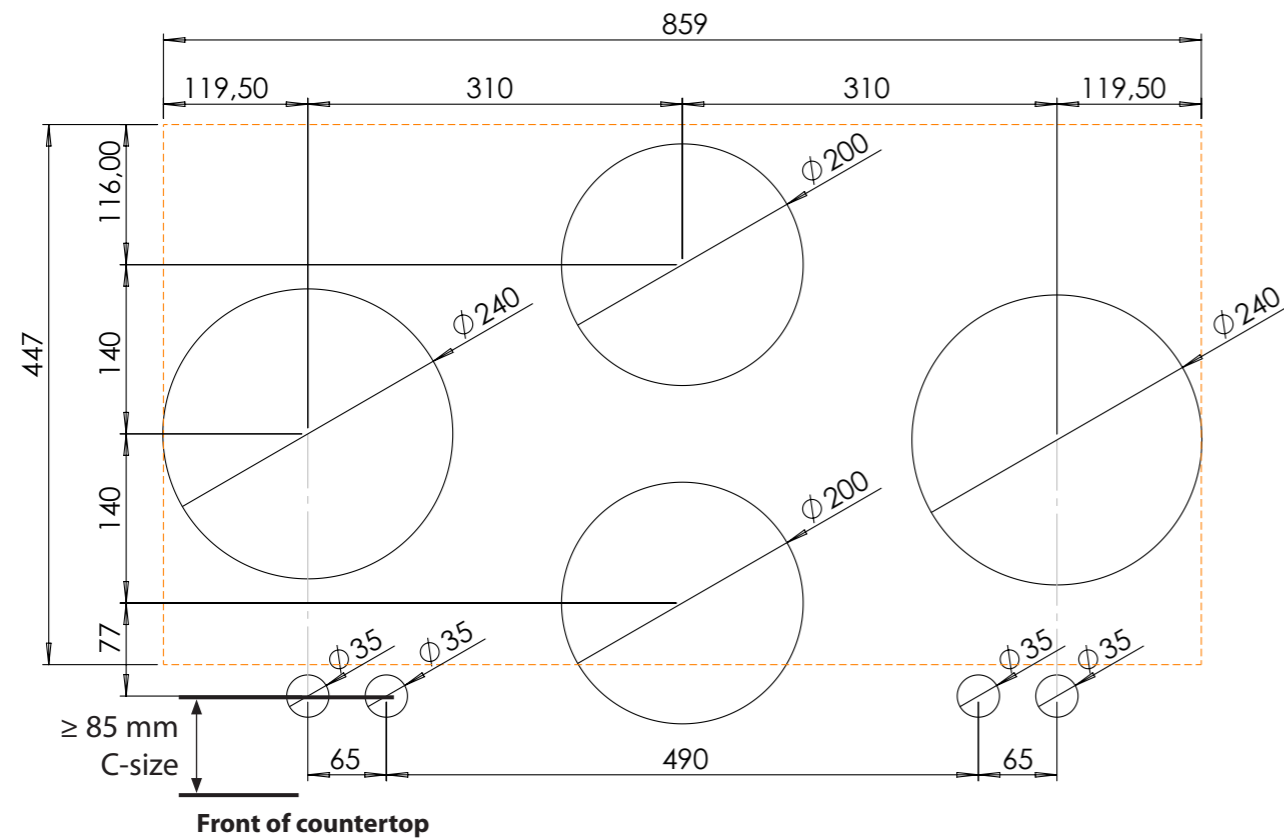

3D-visualization Front Side knob

Dimensions control knob

Front view

Top view

Control knob

Technical drawing

Bovenaanzicht / Top view

Technical drawing

Onderaanzicht / Bottom view

Vooraanzicht / Front view

Zijaanzicht / Side view

Hole pattern

Technical information

Model	Dempo-I Top Side
Nominal voltage	208 VAC / 240 VAC
Maximum power	6,656W (@208VAC) / 7,680W (@240VAC)
Unit dimensions (LxWxH)	17.60 x 33.82 x 3.54 inches 447 x 859 x 90 mm
Total height (including support set)	4.65 inches 118 mm
Minimum cabinet width	35.43 inches 900 mm
Minimum countertop depth	23.62 inches 600 mm
Countertop thickness	0.16-1.38 inches 4-35 mm
Type of cooking system	Induction
Model edition	Black

Dimensions control knob

Front view

Top view

Control knob

Technical drawing

Bovenaanzicht / Top view

Technical drawing

Onderaanzicht / Bottom view

Vooraanzicht / Front view

Zijaanzicht / Side view

Hole pattern

Technical information

Model	Dempo-I Front Side
Nominal voltage	208 VAC / 240 VAC
Maximum power	6,656W (@208VAC) / 7,680W (@240VAC)
Unit dimensions (LxWxH)	17.60 x 33.82 x 3.54 inches 447 x 859 x 90 mm
Total height (including support set)	4.65 inches 118 mm
Minimum cabinet width	35.43 inches 900 mm
Minimum countertop depth	25.59 inches 650 mm
Countertop thickness	0.16-1.38 inches 4-35 mm
Type of cooking system	Induction
Model edition	Black