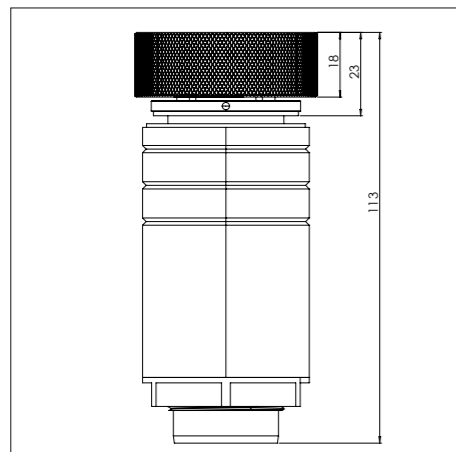

- 4. **Induction zone large**
COATED ALUMINUM/ CERAMIC GLASS
- 5. **Control knob**
ALUMINUM/GLASS
- 6. **Cassette**
ALUMINUM

Induction zones

Small zone

Large zone

SMALL ZONE

LARGE ZONE

Control knob

3D-visualization of Top Side knob

3D-visualization Front Side knob

Dimensions control knob

Front view

Top view

Control knob

Technical drawing

Bovenaanzicht / Top view

Technical drawing

Onderaanzicht / Bottom view

Vooraanzicht / Front view

Zijaanzicht / Side view

Hole pattern

Technical information

Model	Dempo-I Top Side
Nominal voltage	208 VAC / 240 VAC
Maximum power	6,656W (@208VAC) / 7,680W (@240VAC)
Unit dimensions (LxWxH)	17.60 x 33.82 x 3.54 inches 447 x 859 x 90 mm
Total height (including support set)	4.65 inches 118 mm
Minimum cabinet width	35.43 inches 900 mm
Minimum countertop depth	23.62 inches 600 mm
Countertop thickness	0.16-1.38 inches 4-35 mm
Type of cooking system	Induction
Model edition	Black

Vooraanzicht / Front view

Zijaanzicht / Side view

Hole pattern

Technical information

Model	Dempo-I Front Side
Nominal voltage	208 VAC / 240 VAC
Maximum power	6,656W (@208VAC) / 7,680W (@240VAC)
Unit dimensions (LxWxH)	17.60 x 33.82 x 3.54 inches 447 x 859 x 90 mm
Total height (including support set)	4.65 inches 118 mm
Minimum cabinet width	35.43 inches 900 mm
Minimum countertop depth	25.59 inches 650 mm
Countertop thickness	0.16-1.38 inches 4-35 mm
Type of cooking system	Induction
Model edition	Black