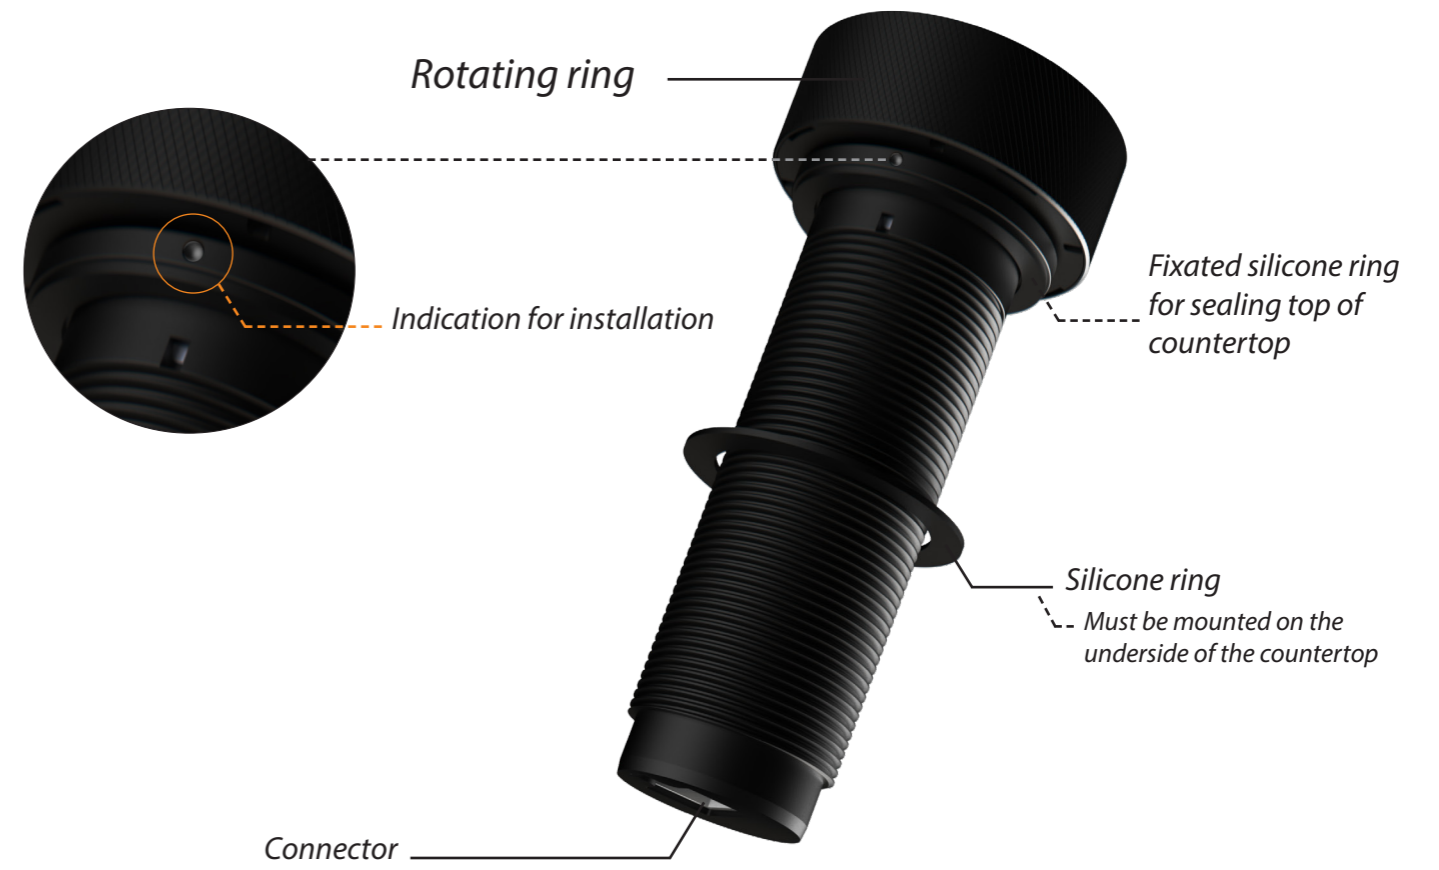

3D-visualization Front Side knob

Dimensions control knob

Front view

Top view

Control knob

Technical drawing

Bovenaanzicht / Top view

Technical drawing

Onderaanzicht / Bottom view

Vooraanzicht / Front view

Zijaanzicht / Side view

Hole pattern

Technical information

Model	Dempo-I Top Side
Nominal voltage	208 VAC / 240 VAC
Maximum power	6,656W (@208VAC) / 7,680W (@240VAC)
Unit dimensions (LxWxH)	17.60 x 33.82 x 3.54 inches 447 x 859 x 90 mm
Total height (including support set)	4.65 inches 118 mm
Minimum cabinet width	35.43 inches 900 mm
Minimum countertop depth	23.62 inches 600 mm
Countertop thickness	0.16-1.38 inches 4-35 mm
Type of cooking system	Induction
Model edition	Black