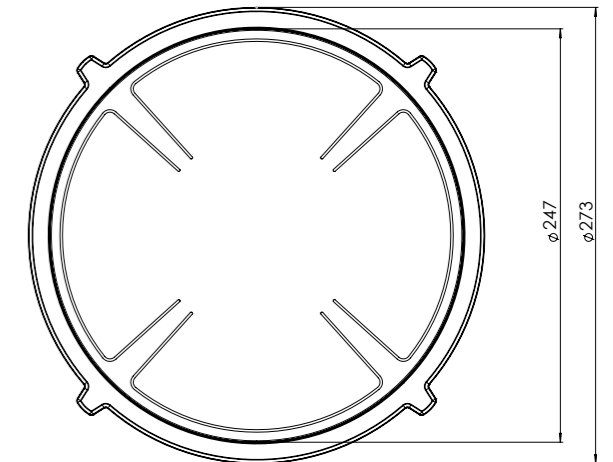

Exploded view

1. **Decorative ring small**
  COATED ALUMINUM
2. **Decorative ring large**
  COATED ALUMINUM
3. **Induction zone small**
  COATED ALUMINUM/ CERAMIC GLASS

4. **Induction zone large**
  COATED ALUMINUM/ CERAMIC GLASS
5. **Control knob**
  ALUMINUM/GLASS
6. **Cassette**
  ALUMINUM

Induction zones

Large zone