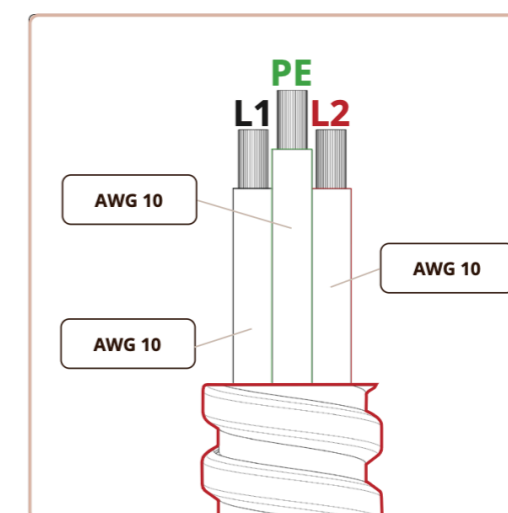

3D-visualization Front Side knob

Dimensions control knob

Front view

Top view

Control knob

Technical drawing

Bovenaanzicht / Top view

Technical drawing

Onderaanzicht / Bottom view

Vooraanzicht / Front view

Zijaanzicht / Side view

Hole pattern

Technical information

Model	Dempo-I Top Side
Nominal voltage	208 VAC / 240 VAC
Maximum power	6,656W (@208VAC) / 7,680W (@240VAC)
Unit dimensions (LxWxH)	17.60 x 33.82 x 3.54 inches 447 x 859 x 90 mm
Total height (including support set)	4.65 inches 118 mm
Minimum cabinet width	35.43 inches 900 mm
Minimum countertop depth	23.62 inches 600 mm
Countertop thickness	0.16-1.38 inches 4-35 mm
Type of cooking system	Induction
Model edition	Black

Induction zones

Small zone

Large zone

SMALL ZONE

LARGE ZONE

Control knob

3D-visualization of Top Side knob

3D-visualization Front Side knob

Vooraanzicht / Front view

Zijaanzicht / Side view

Hole pattern

Technical information

Model	Dempo-I Front Side
Nominal voltage	208 VAC / 240 VAC
Maximum power	6,656W (@208VAC) / 7,680W (@240VAC)
Unit dimensions (LxWxH)	17.60 x 33.82 x 3.54 inches 447 x 859 x 90 mm
Total height (including support set)	4.65 inches 118 mm
Minimum cabinet width	35.43 inches 900 mm
Minimum countertop depth	25.59 inches 650 mm
Countertop thickness	0.16-1.38 inches 4-35 mm
Type of cooking system	Induction
Model edition	Black