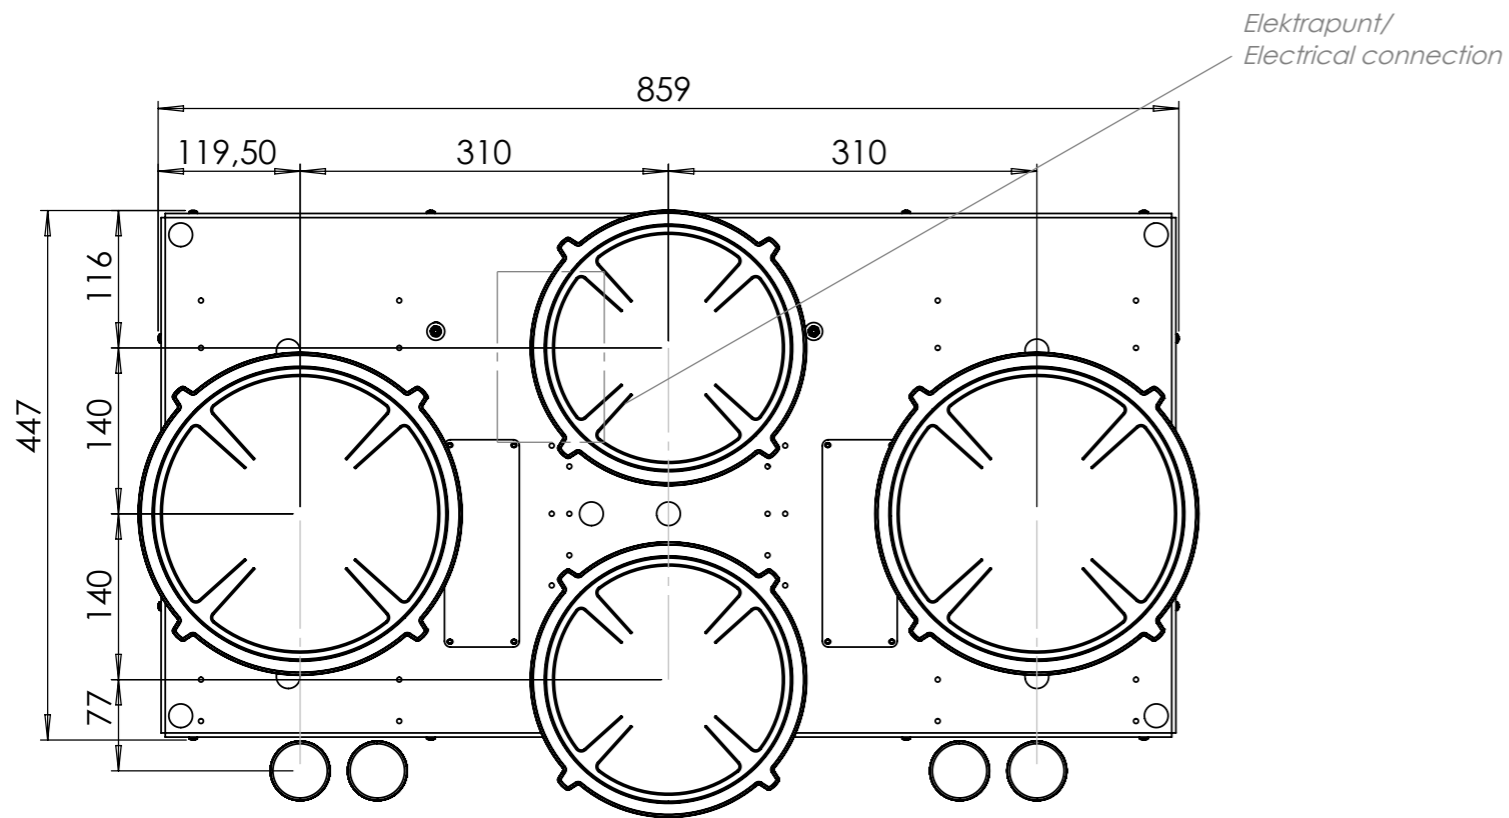

3D-visualization Front Side knob

Dimensions control knob

Front view

Top view

Control knob

Technical drawing

Bovenaanzicht / Top view

Technical drawing

Onderaanzicht / Bottom view

Vooraanzicht / Front view

Zijaanzicht / Side view

Hole pattern

Technical information

Model	Dempo-I Top Side
Nominal voltage	208 VAC / 240 VAC
Maximum power	6,656W (@208VAC) / 7,680W (@240VAC)
Unit dimensions (LxWxH)	17.60 x 33.82 x 3.54 inches 447 x 859 x 90 mm
Total height (including support set)	4.65 inches 118 mm
Minimum cabinet width	35.43 inches 900 mm
Minimum countertop depth	23.62 inches 600 mm
Countertop thickness	0.16-1.38 inches 4-35 mm
Type of cooking system	Induction
Model edition	Black

Vooraanzicht / Front view

Zijaanzicht / Side view

Hole pattern

Technical information

Model	Dempo-I Front Side
Nominal voltage	208 VAC / 240 VAC
Maximum power	6,656W (@208VAC) / 7,680W (@240VAC)
Unit dimensions (LxWxH)	17.60 x 33.82 x 3.54 inches 447 x 859 x 90 mm
Total height (including support set)	4.65 inches 118 mm
Minimum cabinet width	35.43 inches 900 mm
Minimum countertop depth	25.59 inches 650 mm
Countertop thickness	0.16-1.38 inches 4-35 mm
Type of cooking system	Induction
Model edition	Black