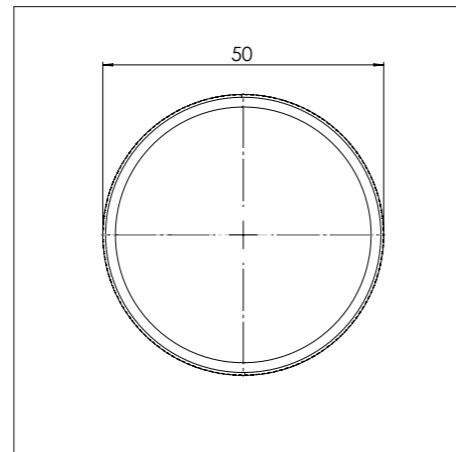

3D-visualization Front Side knob

Dimensions control knob

Front view

Top view

Control knob

Technical drawing

Bovenaanzicht / Top view

Technical drawing

Onderaanzicht / Bottom view

Vooraanzicht / Front view

Zijaanzicht / Side view

Hole pattern

Technical information

Model	Dempo-I Top Side
Nominal voltage	208 VAC / 240 VAC
Maximum power	6,656W (@208VAC) / 7,680W (@240VAC)
Unit dimensions (LxWxH)	17.60 x 33.82 x 3.54 inches 447 x 859 x 90 mm
Total height (including support set)	4.65 inches 118 mm
Minimum cabinet width	35.43 inches 900 mm
Minimum countertop depth	23.62 inches 600 mm
Countertop thickness	0.16-1.38 inches 4-35 mm
Type of cooking system	Induction
Model edition	Black

Vooraanzicht / Front view

Zijaanzicht / Side view

Hole pattern

Technical information

Model	Dempo-I Front Side
Nominal voltage	208 VAC / 240 VAC
Maximum power	6,656W (@208VAC) / 7,680W (@240VAC)
Unit dimensions (LxWxH)	17.60 x 33.82 x 3.54 inches 447 x 859 x 90 mm
Total height (including support set)	4.65 inches 118 mm
Minimum cabinet width	35.43 inches 900 mm
Minimum countertop depth	25.59 inches 650 mm
Countertop thickness	0.16-1.38 inches 4-35 mm
Type of cooking system	Induction
Model edition	Black