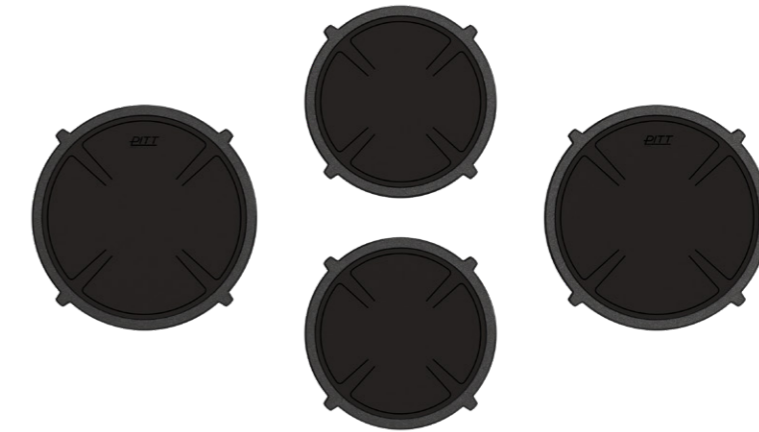

Vooraanzicht / Front view

Zijaanzicht / Side view

Hole pattern

Technical information

Model	Dempo-I Front Side
Nominal voltage	208 VAC / 240 VAC
Maximum power	6,656W (@208VAC) / 7,680W (@240VAC)
Unit dimensions (LxWxH)	17.60 x 33.82 x 3.54 inches 447 x 859 x 90 mm
Total height (including support set)	4.65 inches 118 mm
Minimum cabinet width	35.43 inches 900 mm
Minimum countertop depth	25.59 inches 650 mm
Countertop thickness	0.16-1.38 inches 4-35 mm
Type of cooking system	Induction
Model edition	Black