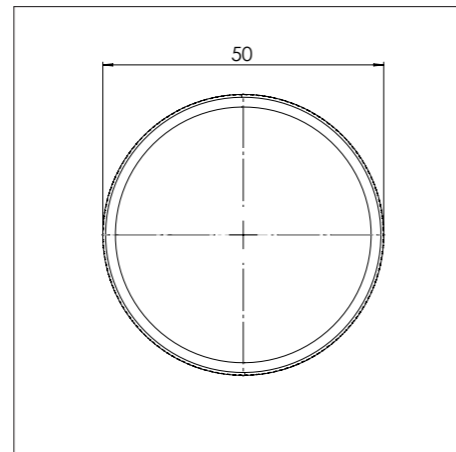

Onderaanzicht / Bottom view

Vooraanzicht / Front view

Zijaanzicht / Side view

Hole pattern

Technical information

Model	Dempo-I Top Side
Nominal voltage	208 VAC / 240 VAC
Maximum power	6,656W (@208VAC) / 7,680W (@240VAC)
Unit dimensions (LxWxH)	17.60 x 33.82 x 3.54 inches 447 x 859 x 90 mm
Total height (including support set)	4.65 inches 118 mm
Minimum cabinet width	35.43 inches 900 mm
Minimum countertop depth	23.62 inches 600 mm
Countertop thickness	0.16-1.38 inches 4-35 mm
Type of cooking system	Induction
Model edition	Black

Induction zones

Small zone

Large zone

SMALL ZONE

LARGE ZONE

Control knob

3D-visualization of Top Side knob

3D-visualization Front Side knob

Dimensions control knob

Front view

Top view

Control knob

Technical drawing

Bovenaanzicht / Top view

Technical drawing

Onderaanzicht / Bottom view

Vooraanzicht / Front view

Zijaanzicht / Side view

Hole pattern

Technical information

Model	Dempo-I Front Side
Nominal voltage	208 VAC / 240 VAC
Maximum power	6,656W (@208VAC) / 7,680W (@240VAC)
Unit dimensions (LxWxH)	17.60 x 33.82 x 3.54 inches 447 x 859 x 90 mm
Total height (including support set)	4.65 inches 118 mm
Minimum cabinet width	35.43 inches 900 mm
Minimum countertop depth	25.59 inches 650 mm
Countertop thickness	0.16-1.38 inches 4-35 mm
Type of cooking system	Induction
Model edition	Black