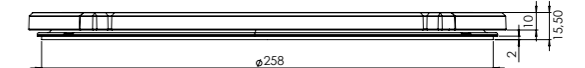

Exploded view

1. **Decorative ring small**
  COATED ALUMINUM
2. **Decorative ring large**
  COATED ALUMINUM
3. **Induction zone small**
  COATED ALUMINUM/ CERAMIC GLASS

4. **Induction zone large**
  COATED ALUMINUM/ CERAMIC GLASS
5. **Control knob**
  ALUMINUM/GLASS
6. **Cassette**
  ALUMINUM

Induction zones

LARGE ZONE