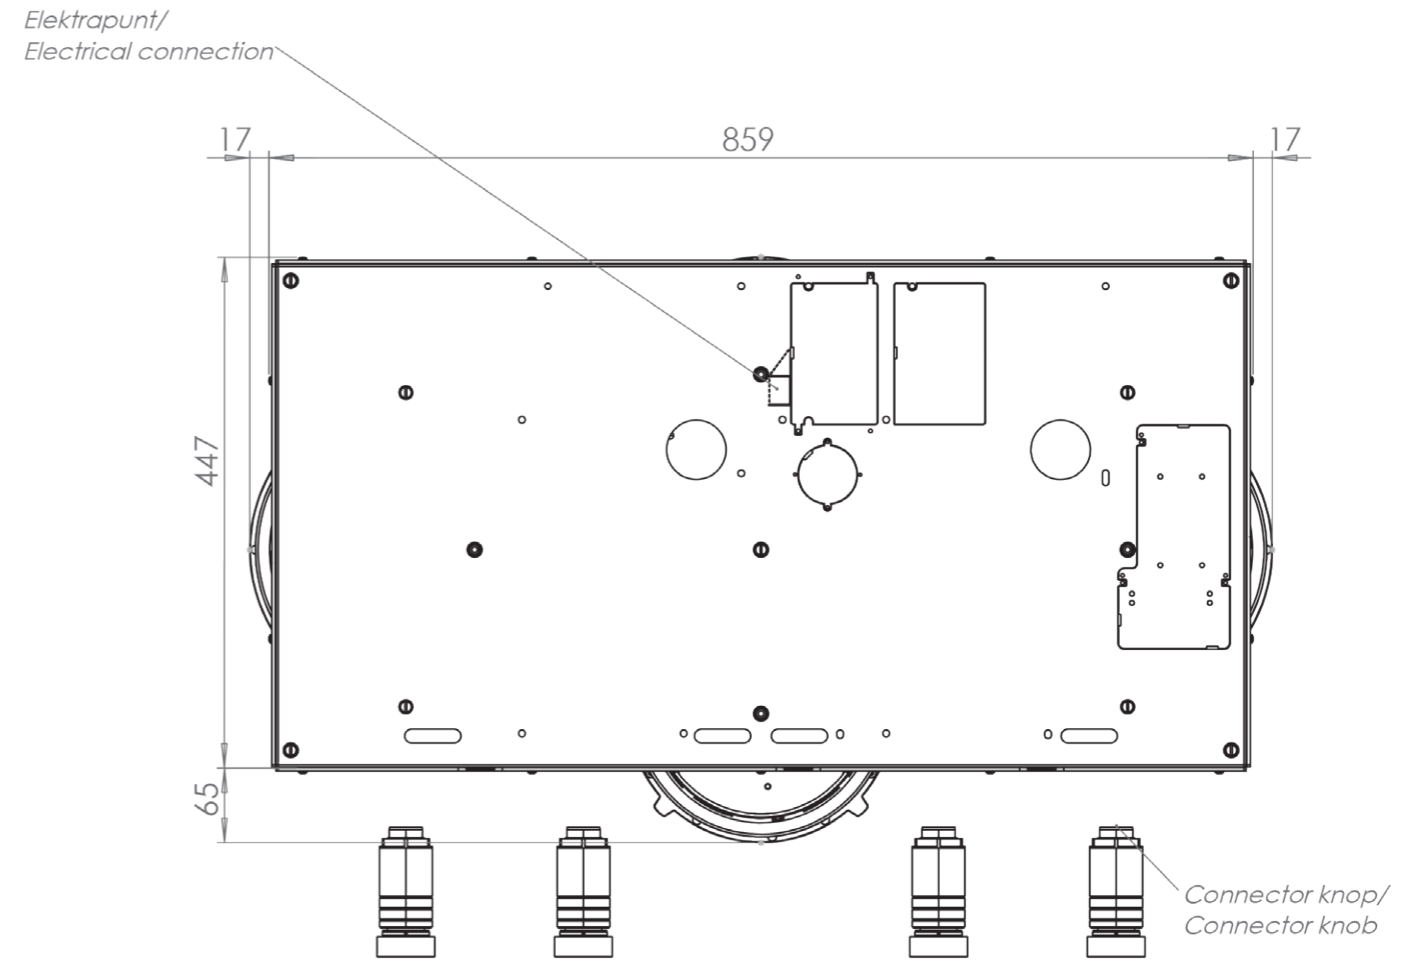

Onderaanzicht / Bottom view

Vooraanzicht / Front view

Zijaanzicht / Side view

Hole pattern

Technical information

Model	Dempo-I Top Side
Nominal voltage	208 VAC / 240 VAC
Maximum power	6,656W (@208VAC) / 7,680W (@240VAC)
Unit dimensions (LxWxH)	17.60 x 33.82 x 3.54 inches 447 x 859 x 90 mm
Total height (including support set)	4.65 inches 118 mm
Minimum cabinet width	35.43 inches 900 mm
Minimum countertop depth	23.62 inches 600 mm
Countertop thickness	0.16-1.38 inches 4-35 mm
Type of cooking system	Induction
Model edition	Black

Induction zones

Small zone

Large zone

SMALL ZONE

LARGE ZONE

Control knob

3D-visualization of Top Side knob

3D-visualization Front Side knob

Dimensions control knob

Front view

Top view

Control knob

Technical drawing

Bovenaanzicht / Top view

Technical drawing

Onderaanzicht / Bottom view

Vooraanzicht / Front view

Zijaanzicht / Side view

Hole pattern

Technical information

Model	Dempo-I Front Side
Nominal voltage	208 VAC / 240 VAC
Maximum power	6,656W (@208VAC) / 7,680W (@240VAC)
Unit dimensions (LxWxH)	17.60 x 33.82 x 3.54 inches 447 x 859 x 90 mm
Total height (including support set)	4.65 inches 118 mm
Minimum cabinet width	35.43 inches 900 mm
Minimum countertop depth	25.59 inches 650 mm
Countertop thickness	0.16-1.38 inches 4-35 mm
Type of cooking system	Induction
Model edition	Black