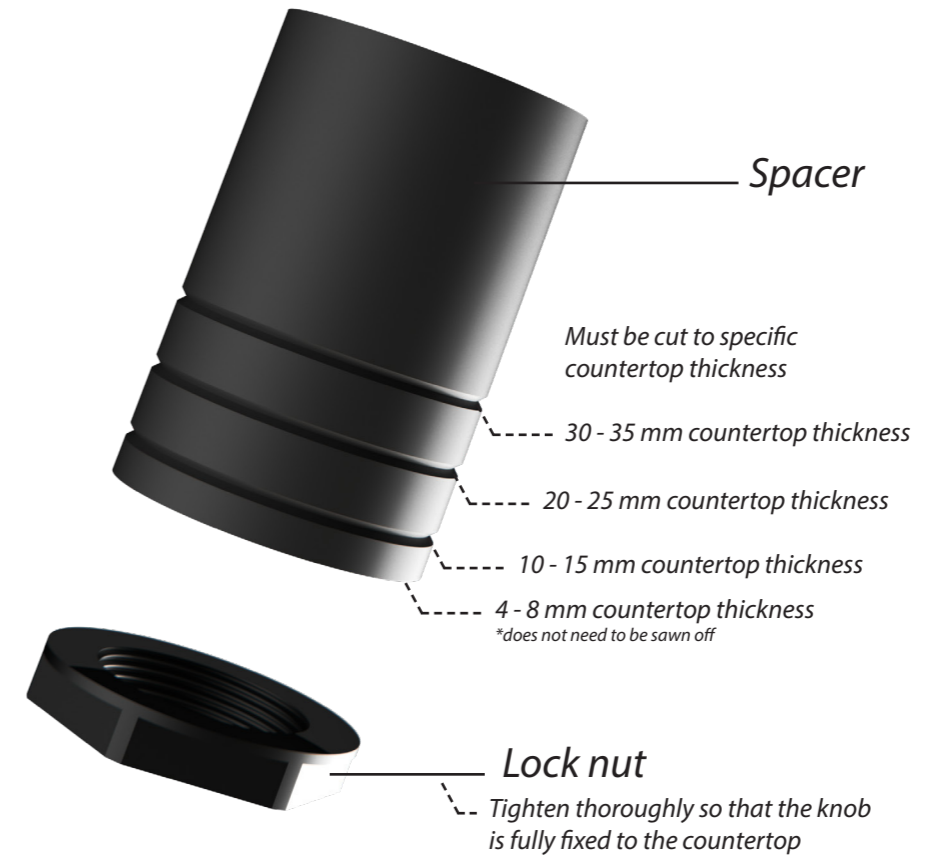

- 1. **Decorative ring small**
COATED ALUMINUM
- 2. **Decorative ring large**
COATED ALUMINUM
- 3. **Induction zone small**
COATED ALUMINUM/ CERAMIC GLASS

- 4. **Induction zone large**
COATED ALUMINUM/ CERAMIC GLASS
- 5. **Control knob**
ALUMINUM/GLASS
- 6. **Cassette**
ALUMINUM

Induction zones

Small zone

Large zone

SMALL ZONE

LARGE ZONE

Control knob

3D-visualization of Top Side knob

3D-visualization Front Side knob

Dimensions control knob

Front view

Top view

Control knob

Technical drawing

Bovenaanzicht / Top view

Technical drawing

Onderaanzicht / Bottom view