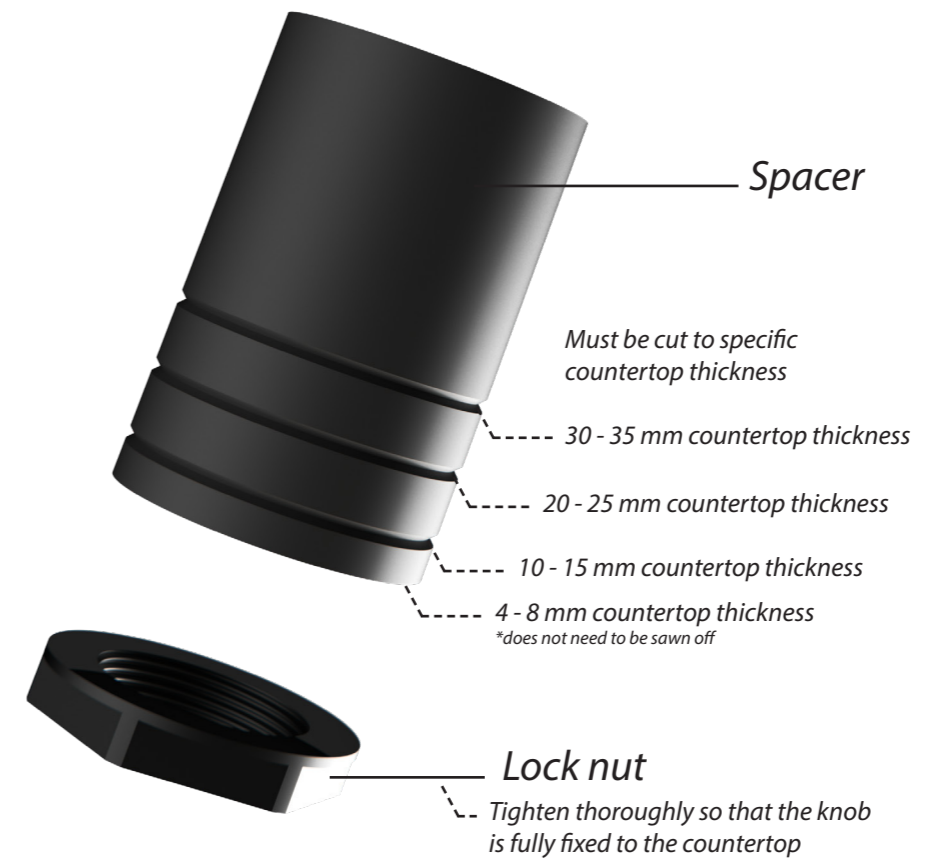

- 4. **Induction zone large**
COATED ALUMINUM/ CERAMIC GLASS
- 5. **Control knob**
ALUMINUM/GLASS
- 6. **Cassette**
ALUMINUM

Induction zones

Small zone

Large zone

SMALL ZONE

LARGE ZONE

Control knob

3D-visualization of Top Side knob

3D-visualization Front Side knob

Dimensions control knob

Front view

Top view

Control knob

Technical drawing

Bovenaanzicht / Top view

Technical drawing

Onderaanzicht / Bottom view

Vooraanzicht / Front view

Zijaanzicht / Side view

Hole pattern

Technical information

Model	Dempo-I Top Side
Nominal voltage	208 VAC / 240 VAC
Maximum power	6,656W (@208VAC) / 7,680W (@240VAC)
Unit dimensions (LxWxH)	17.60 x 33.82 x 3.54 inches 447 x 859 x 90 mm
Total height (including support set)	4.65 inches 118 mm
Minimum cabinet width	35.43 inches 900 mm
Minimum countertop depth	23.62 inches 600 mm
Countertop thickness	0.16-1.38 inches 4-35 mm
Type of cooking system	Induction
Model edition	Black