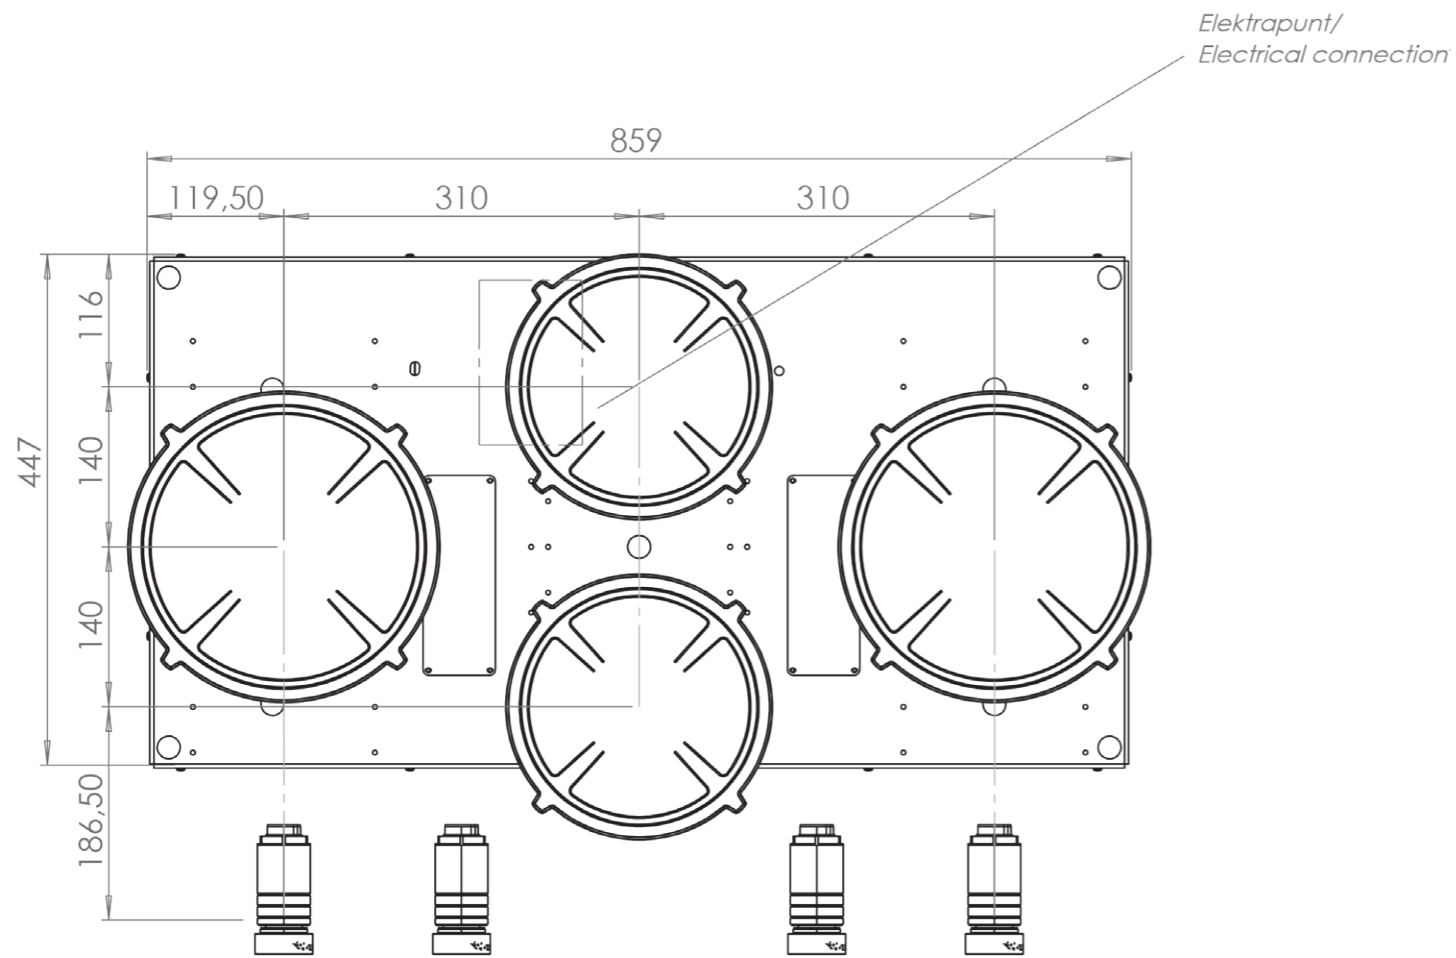

Onderaanzicht / Bottom view

Vooraanzicht / Front view

Zijaanzicht / Side view

Hole pattern

Technical information

Model	Dempo-I Top Side
Nominal voltage	208 VAC / 240 VAC
Maximum power	6,656W (@208VAC) / 7,680W (@240VAC)
Unit dimensions (LxWxH)	17.60 x 33.82 x 3.54 inches 447 x 859 x 90 mm
Total height (including support set)	4.65 inches 118 mm
Minimum cabinet width	35.43 inches 900 mm
Minimum countertop depth	23.62 inches 600 mm
Countertop thickness	0.16-1.38 inches 4-35 mm
Type of cooking system	Induction
Model edition	Black

Induction zones

Small zone

Large zone

SMALL ZONE

LARGE ZONE

Control knob

3D-visualization of Top Side knob

3D-visualization Front Side knob

Dimensions control knob

Front view

Top view

Control knob

Technical drawing

Bovenaanzicht / Top view

Technical drawing

Onderaanzicht / Bottom view

Vooraanzicht / Front view

Zijaanzicht / Side view

Hole pattern

Technical information

Model	Dempo-I Front Side
Nominal voltage	208 VAC / 240 VAC
Maximum power	6,656W (@208VAC) / 7,680W (@240VAC)
Unit dimensions (LxWxH)	17.60 x 33.82 x 3.54 inches 447 x 859 x 90 mm
Total height (including support set)	4.65 inches 118 mm
Minimum cabinet width	35.43 inches 900 mm
Minimum countertop depth	25.59 inches 650 mm
Countertop thickness	0.16-1.38 inches 4-35 mm
Type of cooking system	Induction
Model edition	Black