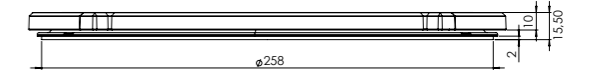

Onderaanzicht / Bottom view

Vooraanzicht / Front view

Zijaanzicht / Side view

Hole pattern

Technical information

Model	Dempo-I Top Side
Nominal voltage	208 VAC / 240 VAC
Maximum power	6,656W (@208VAC) / 7,680W (@240VAC)
Unit dimensions (LxWxH)	17.60 x 33.82 x 3.54 inches 447 x 859 x 90 mm
Total height (including support set)	4.65 inches 118 mm
Minimum cabinet width	35.43 inches 900 mm
Minimum countertop depth	23.62 inches 600 mm
Countertop thickness	0.16-1.38 inches 4-35 mm
Type of cooking system	Induction
Model edition	Black

- 1. **Decorative ring small**
COATED ALUMINUM
- 2. **Decorative ring large**
COATED ALUMINUM
- 3. **Induction zone small**
COATED ALUMINUM/ CERAMIC GLASS

- 4. **Induction zone large**
COATED ALUMINUM/ CERAMIC GLASS
- 5. **Control knob**
ALUMINUM/GLASS
- 6. **Cassette**
ALUMINUM

Induction zones

Small zone

Large zone

SMALL ZONE

LARGE ZONE

Control knob

3D-visualization of Top Side knob

3D-visualization Front Side knob