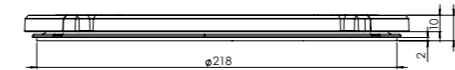

Onderaanzicht / Bottom view

Vooraanzicht / Front view

Zijaanzicht / Side view

Hole pattern

Technical information

Model	Dempo-I Top Side
Nominal voltage	208 VAC / 240 VAC
Maximum power	6,656W (@208VAC) / 7,680W (@240VAC)
Unit dimensions (LxWxH)	17.60 x 33.82 x 3.54 inches 447 x 859 x 90 mm
Total height (including support set)	4.65 inches 118 mm
Minimum cabinet width	35.43 inches 900 mm
Minimum countertop depth	23.62 inches 600 mm
Countertop thickness	0.16-1.38 inches 4-35 mm
Type of cooking system	Induction
Model edition	Black

- 1. **Decorative ring small**
COATED ALUMINUM
- 2. **Decorative ring large**
COATED ALUMINUM
- 3. **Induction zone small**
COATED ALUMINUM/ CERAMIC GLASS

- 4. **Induction zone large**
COATED ALUMINUM/ CERAMIC GLASS
- 5. **Control knob**
ALUMINUM/GLASS
- 6. **Cassette**
ALUMINUM

Induction zones

Small zone

Large zone

SMALL ZONE

LARGE ZONE

Control knob

3D-visualization of Top Side knob

3D-visualization Front Side knob

Dimensions control knob

Front view

Top view

Control knob

Technical drawing

Bovenaanzicht / Top view

Technical drawing

Onderaanzicht / Bottom view