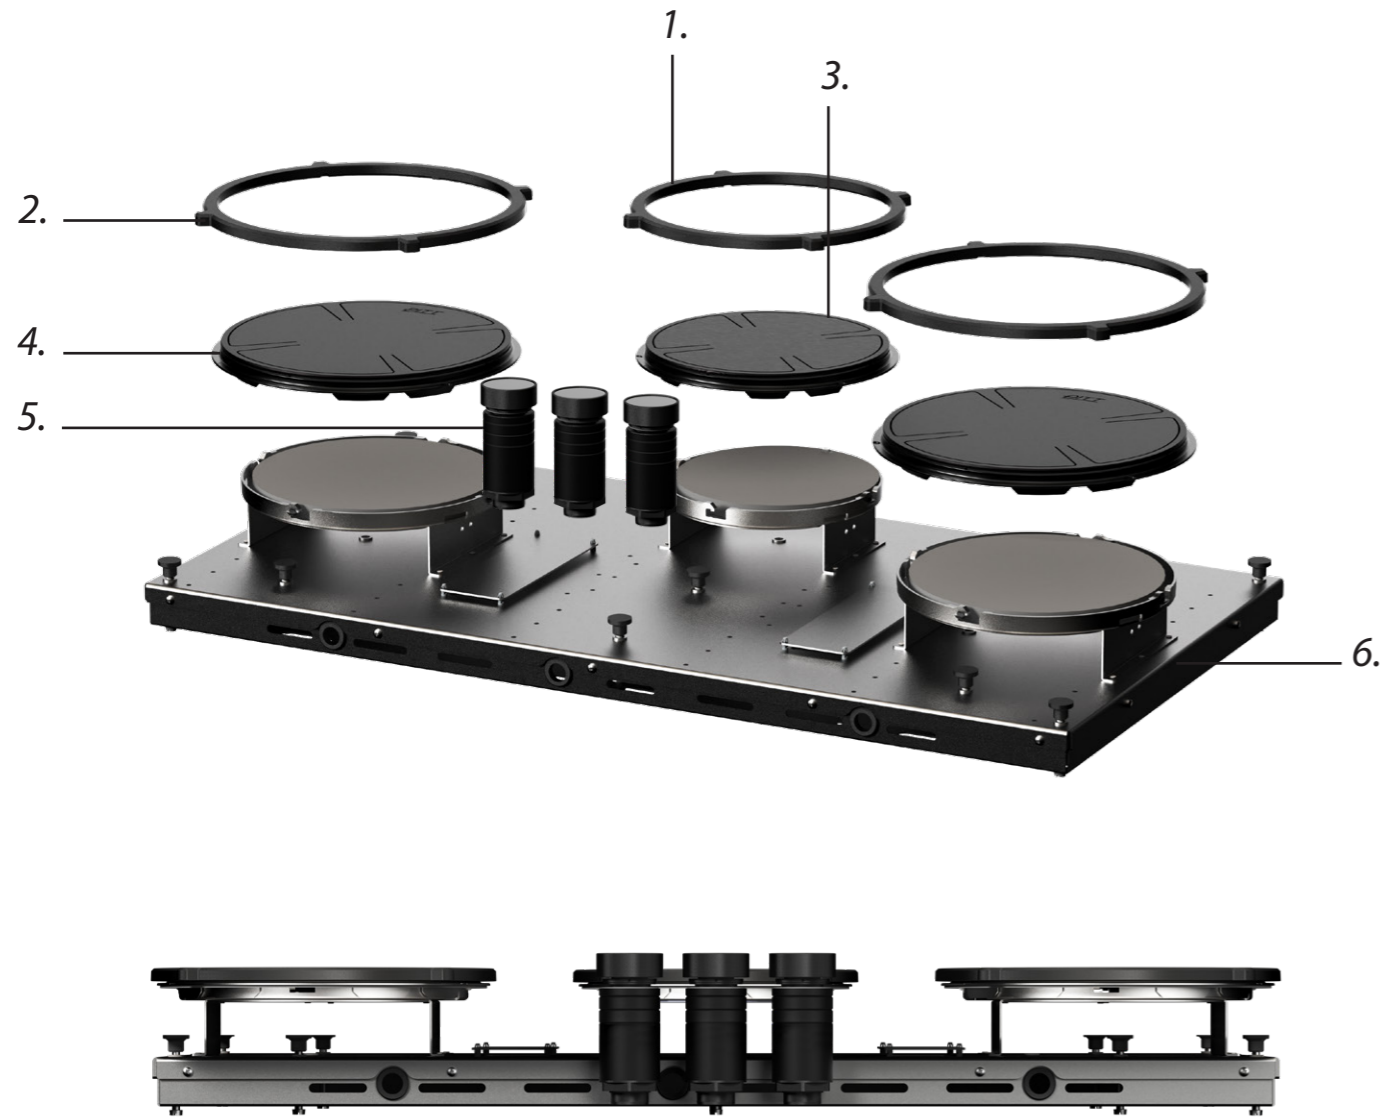

## Exploded view

- 1. **Decorative ring small**  
COATED ALUMINUM
- 2. **Decorative ring large**  
COATED ALUMINUM
- 3. **Induction zone small**  
COATED ALUMINUM/ CERAMIC GLASS

- 4. **Induction zone large**  
COATED ALUMINUM/ CERAMIC GLASS
- 5. **Control knob**  
ALUMINUM/GLASS
- 6. **Cassette**  
ALUMINUM

## Dimensions control knob

Front view

Top view

## Technical information

Model	Colo-I Top Side
Nominal voltage	208 VAC / 240 VAC
Maximum power	5,928W (@208VAC) / 6,840W (@240VAC)
Unit dimensions (LxWxH)	17.60 x 33.82 x 3.54 inches 447 x 859 x 90 mm
Total height (including support set)	4.65 inches 118 mm
Minimum cabinet width	35.43 inches 900 mm
Minimum countertop depth	23.62 inches 600 mm
Countertop thickness	0.16-1.38 inches 4-35 mm
Type of cooking system	Induction
Model edition	Black

## Technical information

Model	Colo-I Front Side
Nominal voltage	208 VAC / 240 VAC
Maximum power	5,928W (@208VAC) / 6,840W (@240VAC)
Unit dimensions (LxWxH)	17.60 x 33.82 x 3.54 inches 447 x 859 x 90 mm
Total height (including support set)	4.65 inches 118 mm
Minimum cabinet width	35.43 inches 900 mm
Minimum countertop depth	25.59 inches 650 mm
Countertop thickness	0.16-1.38 inches 4-35 mm
Type of cooking system	Induction
Model edition	Black