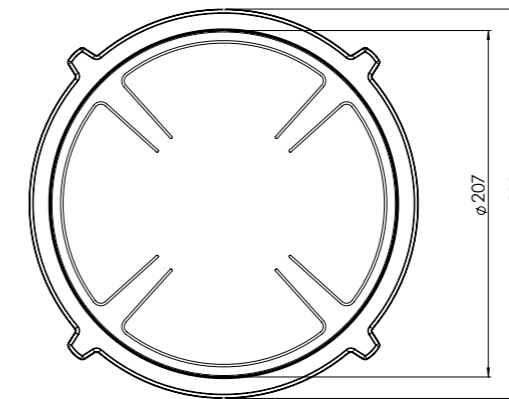

## Technical information

Model	Colo-I Top Side
Nominal voltage	208 VAC / 240 VAC
Maximum power	5,928W (@208VAC) / 6,840W (@240VAC)
Unit dimensions (LxWxH)	17.60 x 33.82 x 3.54 inches 447 x 859 x 90 mm
Total height (including support set)	4.65 inches 118 mm
Minimum cabinet width	35.43 inches 900 mm
Minimum countertop depth	23.62 inches 600 mm
Countertop thickness	0.16-1.38 inches 4-35 mm
Type of cooking system	Induction
Model edition	Black

## Exploded view

- 1. **Decorative ring small**  
COATED ALUMINUM
- 2. **Decorative ring large**  
COATED ALUMINUM
- 3. **Induction zone small**  
COATED ALUMINUM/ CERAMIC GLASS

- 4. **Induction zone large**  
COATED ALUMINUM/ CERAMIC GLASS
- 5. **Control knob**  
ALUMINUM/GLASS
- 6. **Cassette**  
ALUMINUM

## Induction zones

Small zone

Large zone

SMALL ZONE

LARGE ZONE

## Dimensions control knob

Front view

Top view