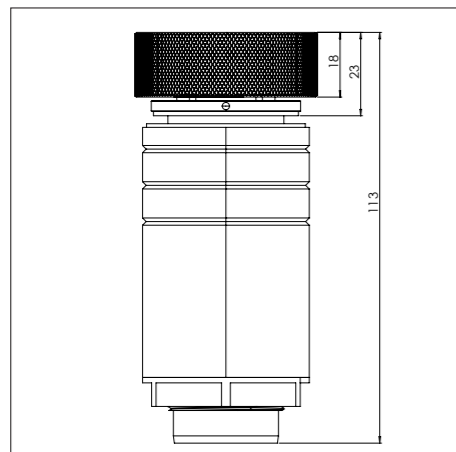

## Control knob

3D-visualization of Top Side knob

3D-visualization Front Side knob

## Dimensions control knob

Front view

Top view

## Technical information

Model	Colo-I Front Side
Nominal voltage	208 VAC / 240 VAC
Maximum power	5,928W (@208VAC) / 6,840W (@240VAC)
Unit dimensions (LxWxH)	17.60 x 33.82 x 3.54 inches 447 x 859 x 90 mm
Total height (including support set)	4.65 inches 118 mm
Minimum cabinet width	35.43 inches 900 mm
Minimum countertop depth	25.59 inches 650 mm
Countertop thickness	0.16-1.38 inches 4-35 mm
Type of cooking system	Induction
Model edition	Black