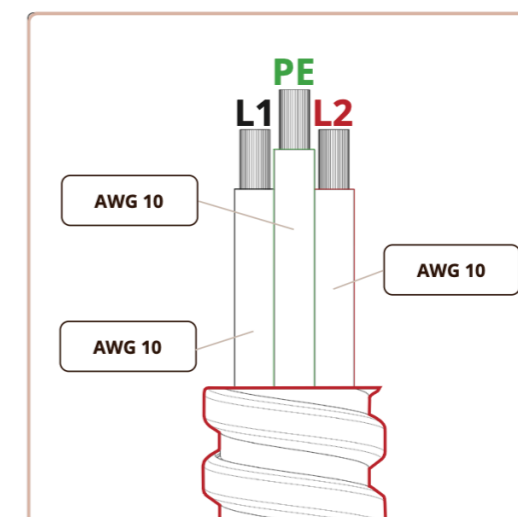

## Control knob

3D-visualization of Top Side knob

3D-visualization Front Side knob

## Dimensions control knob

Front view

Top view

## Control knob

**Technical information**

**Bovenaanzicht / Top view**

**Vooraanzicht / Front view**

**Technical information**

**Onderaanzicht / Bottom view**

**Zijaanzicht / Side view**

## Technical information

Model	Colo-I Front Side
Nominal voltage	208 VAC / 240 VAC
Maximum power	5,928W (@208VAC) / 6,840W (@240VAC)
Unit dimensions (LxWxH)	17.60 x 33.82 x 3.54 inches 447 x 859 x 90 mm
Total height (including support set)	4.65 inches 118 mm
Minimum cabinet width	35.43 inches 900 mm
Minimum countertop depth	25.59 inches 650 mm
Countertop thickness	0.16-1.38 inches 4-35 mm
Type of cooking system	Induction
Model edition	Black