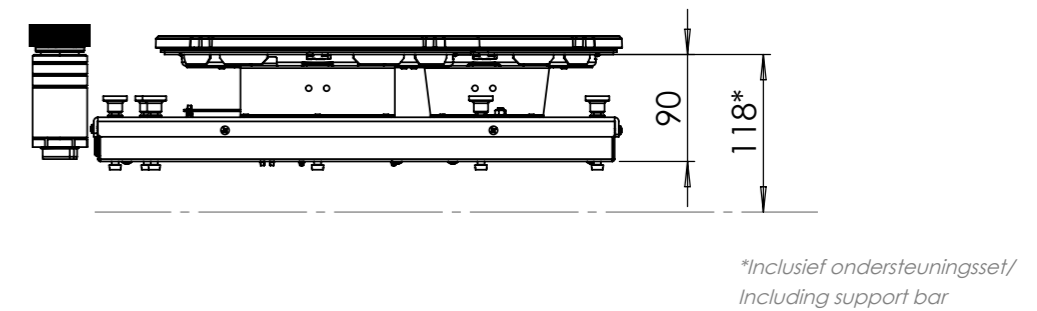

## Dimensions control knob

Front view

Top view

## Control knob

**Bovenaanzicht / Top view**

**Onderaanzicht / Bottom view**

**Vooraanzicht / Front view**

**Zijaanzicht / Side view**

## Technical information

Model	Colo-I Top Side
Nominal voltage	208 VAC / 240 VAC
Maximum power	5,928W (@208VAC) / 6,840W (@240VAC)
Unit dimensions (LxWxH)	17.60 x 33.82 x 3.54 inches 447 x 859 x 90 mm
Total height (including support set)	4.65 inches 118 mm
Minimum cabinet width	35.43 inches 900 mm
Minimum countertop depth	23.62 inches 600 mm
Countertop thickness	0.16-1.38 inches 4-35 mm
Type of cooking system	Induction
Model edition	Black