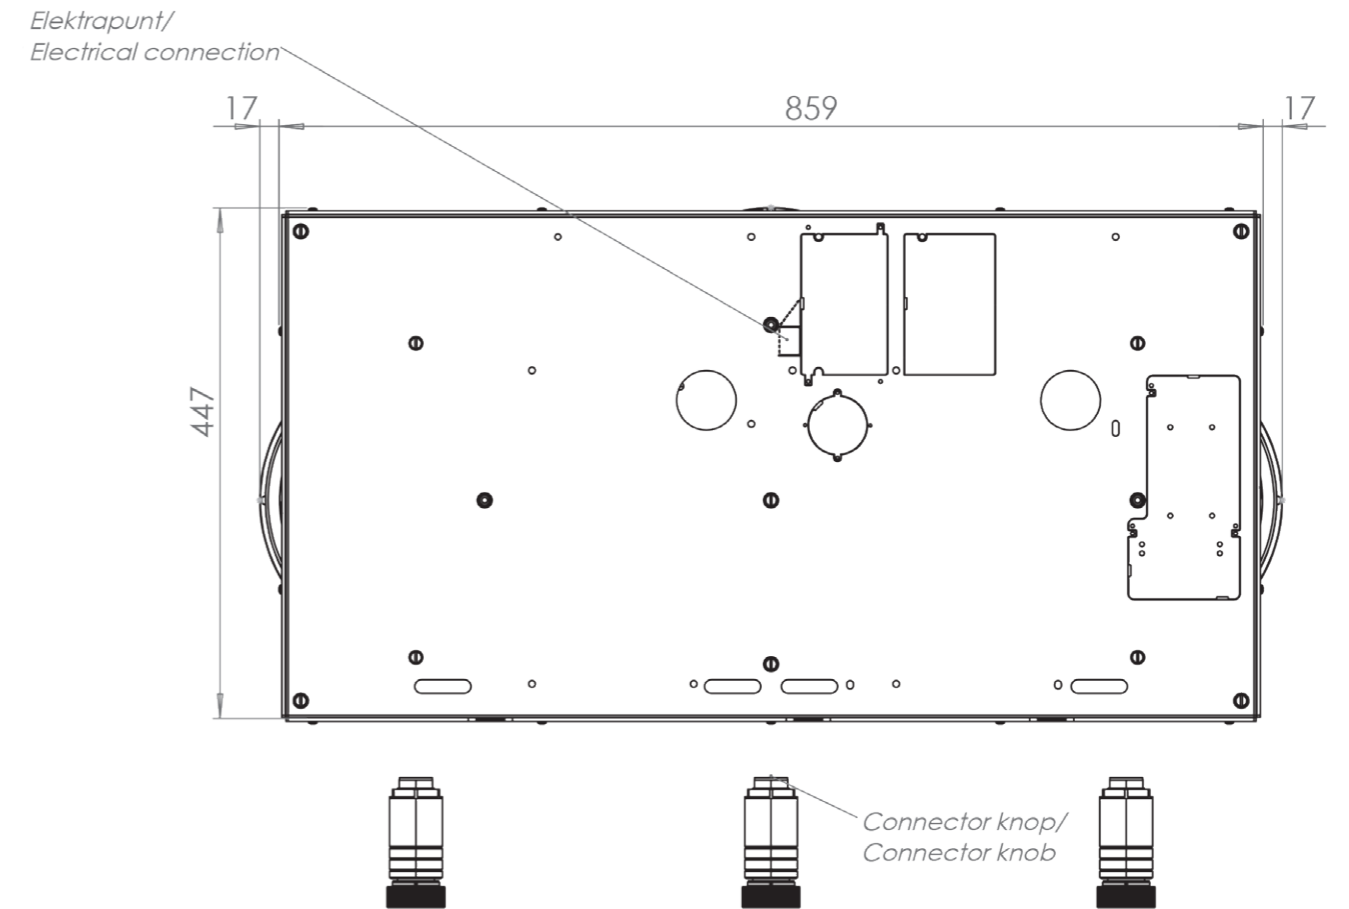

## Dimensions control knob

Front view

Top view

## Control knob

**Technical information**

**Bovenaanzicht / Top view**

**Vooraanzicht / Front view**

**Technical information**

**Onderaanzicht / Bottom view**

**Zijaanzicht / Side view**

## Technical information

Model	Colo-I Front Side
Nominal voltage	208 VAC / 240 VAC
Maximum power	5,928W (@208VAC) / 6,840W (@240VAC)
Unit dimensions (LxWxH)	17.60 x 33.82 x 3.54 inches 447 x 859 x 90 mm
Total height (including support set)	4.65 inches 118 mm
Minimum cabinet width	35.43 inches 900 mm
Minimum countertop depth	25.59 inches 650 mm
Countertop thickness	0.16-1.38 inches 4-35 mm
Type of cooking system	Induction
Model edition	Black