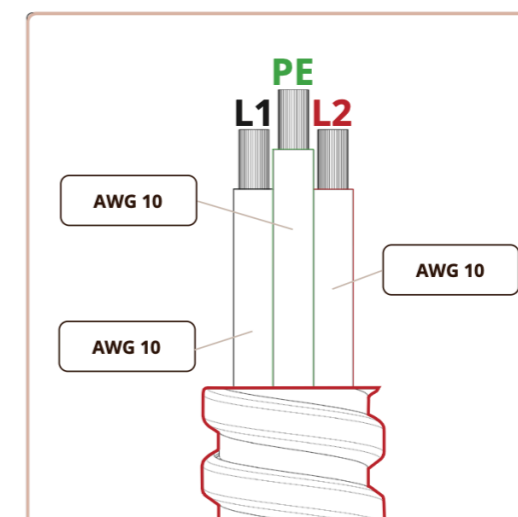

## Dimensions control knob

Front view

Top view

## Control knob

**Bovenaanzicht / Top view**

**Onderaanzicht / Bottom view**

**Vooraanzicht / Front view**

**Zijaanzicht / Side view**

## Hole pattern

## Technical information

Model	Colo-I Top Side
Nominal voltage	208 VAC / 240 VAC
Maximum power	5,928W (@208VAC) / 6,840W (@240VAC)
Unit dimensions (LxWxH)	17.60 x 33.82 x 3.54 inches 447 x 859 x 90 mm
Total height (including support set)	4.65 inches 118 mm
Minimum cabinet width	35.43 inches 900 mm
Minimum countertop depth	23.62 inches 600 mm
Countertop thickness	0.16-1.38 inches 4-35 mm
Type of cooking system	Induction
Model edition	Black