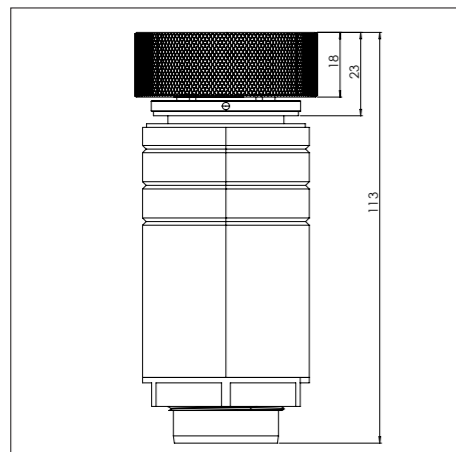

## Control knob

3D-visualization of Top Side knob

3D-visualization Front Side knob

## Dimensions control knob

Front view

Top view

## Technical information

Model	Colo-I Top Side
Nominal voltage	208 VAC / 240 VAC
Maximum power	5,928W (@208VAC) / 6,840W (@240VAC)
Unit dimensions (LxWxH)	17.60 x 33.82 x 3.54 inches 447 x 859 x 90 mm
Total height (including support set)	4.65 inches 118 mm
Minimum cabinet width	35.43 inches 900 mm
Minimum countertop depth	23.62 inches 600 mm
Countertop thickness	0.16-1.38 inches 4-35 mm
Type of cooking system	Induction
Model edition	Black

## Technical information

Model	Colo-I Front Side
Nominal voltage	208 VAC / 240 VAC
Maximum power	5,928W (@208VAC) / 6,840W (@240VAC)
Unit dimensions (LxWxH)	17.60 x 33.82 x 3.54 inches 447 x 859 x 90 mm
Total height (including support set)	4.65 inches 118 mm
Minimum cabinet width	35.43 inches 900 mm
Minimum countertop depth	25.59 inches 650 mm
Countertop thickness	0.16-1.38 inches 4-35 mm
Type of cooking system	Induction
Model edition	Black