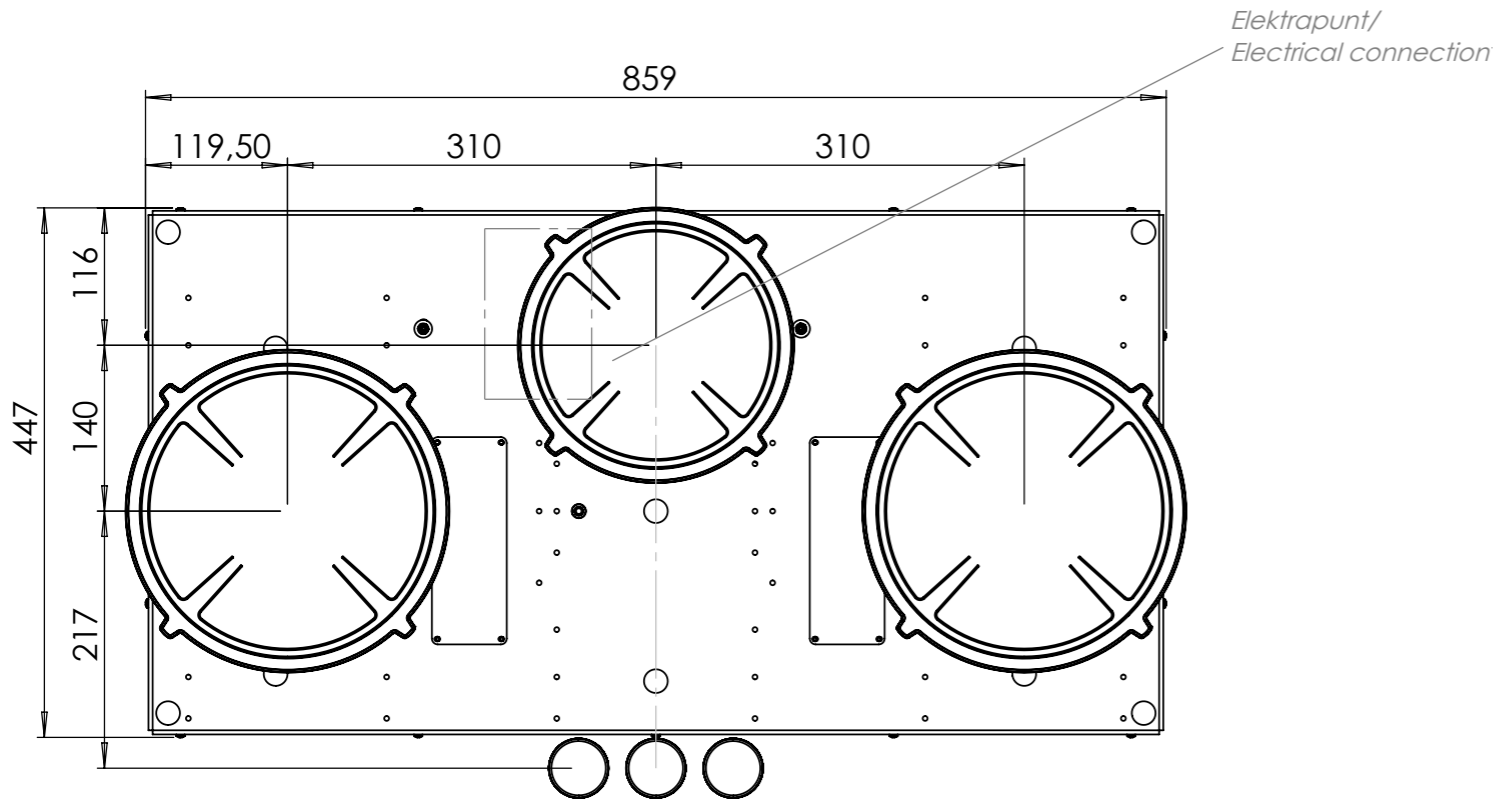

## Dimensions control knob

Front view

Top view

## Control knob

**Bovenaanzicht / Top view**

**Onderaanzicht / Bottom view**

**Vooraanzicht / Front view**

**Zijaanzicht / Side view**

## Technical information

Model	Colo-I Top Side
Nominal voltage	208 VAC / 240 VAC
Maximum power	5,928W (@208VAC) / 6,840W (@240VAC)
Unit dimensions (LxWxH)	17.60 x 33.82 x 3.54 inches 447 x 859 x 90 mm
Total height (including support set)	4.65 inches 118 mm
Minimum cabinet width	35.43 inches 900 mm
Minimum countertop depth	23.62 inches 600 mm
Countertop thickness	0.16-1.38 inches 4-35 mm
Type of cooking system	Induction
Model edition	Black