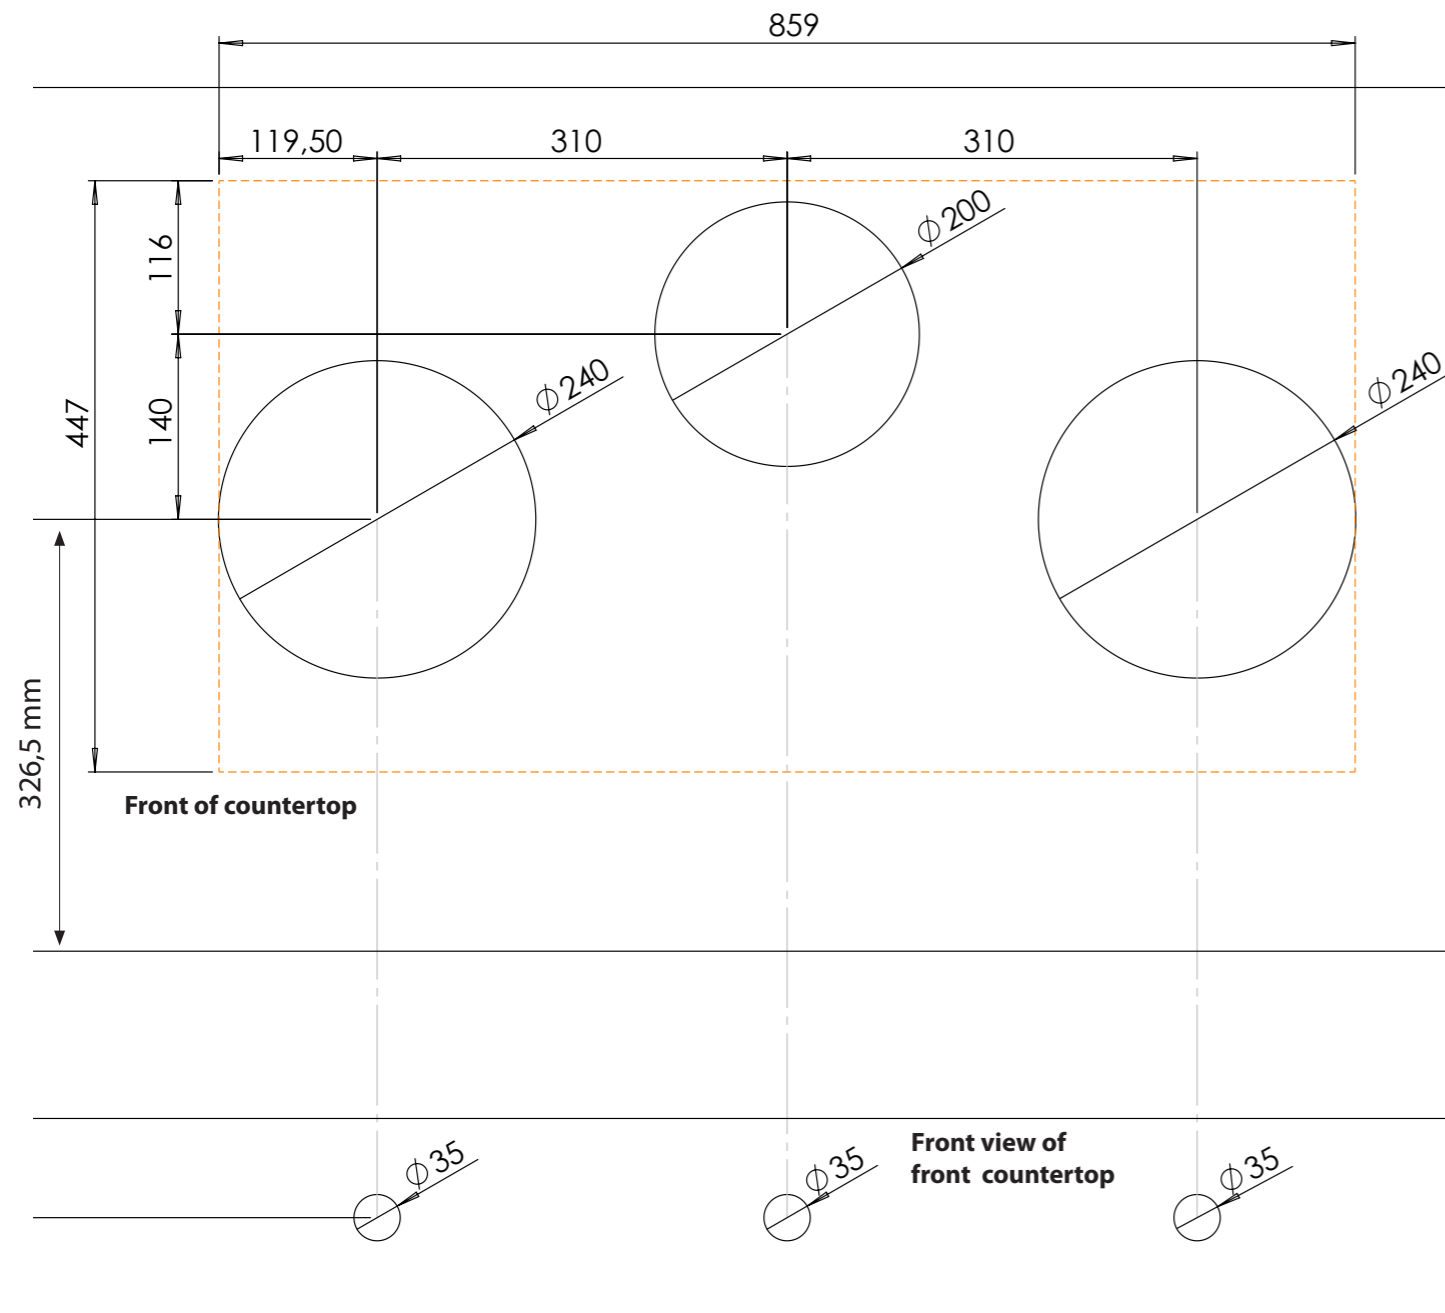

## Dimensions control knob

Front view

Top view

## Control knob

**Technical information**

**Bovenaanzicht / Top view**

**Vooraanzicht / Front view**

**Technical information**

**Onderaanzicht / Bottom view**

**Zijaanzicht / Side view**

## Hole pattern

## Technical information

Model	Colo-I Front Side
Nominal voltage	208 VAC / 240 VAC
Maximum power	5,928W (@208VAC) / 6,840W (@240VAC)
Unit dimensions (LxWxH)	17.60 x 33.82 x 3.54 inches 447 x 859 x 90 mm
Total height (including support set)	4.65 inches 118 mm
Minimum cabinet width	35.43 inches 900 mm
Minimum countertop depth	25.59 inches 650 mm
Countertop thickness	0.16-1.38 inches 4-35 mm
Type of cooking system	Induction
Model edition	Black