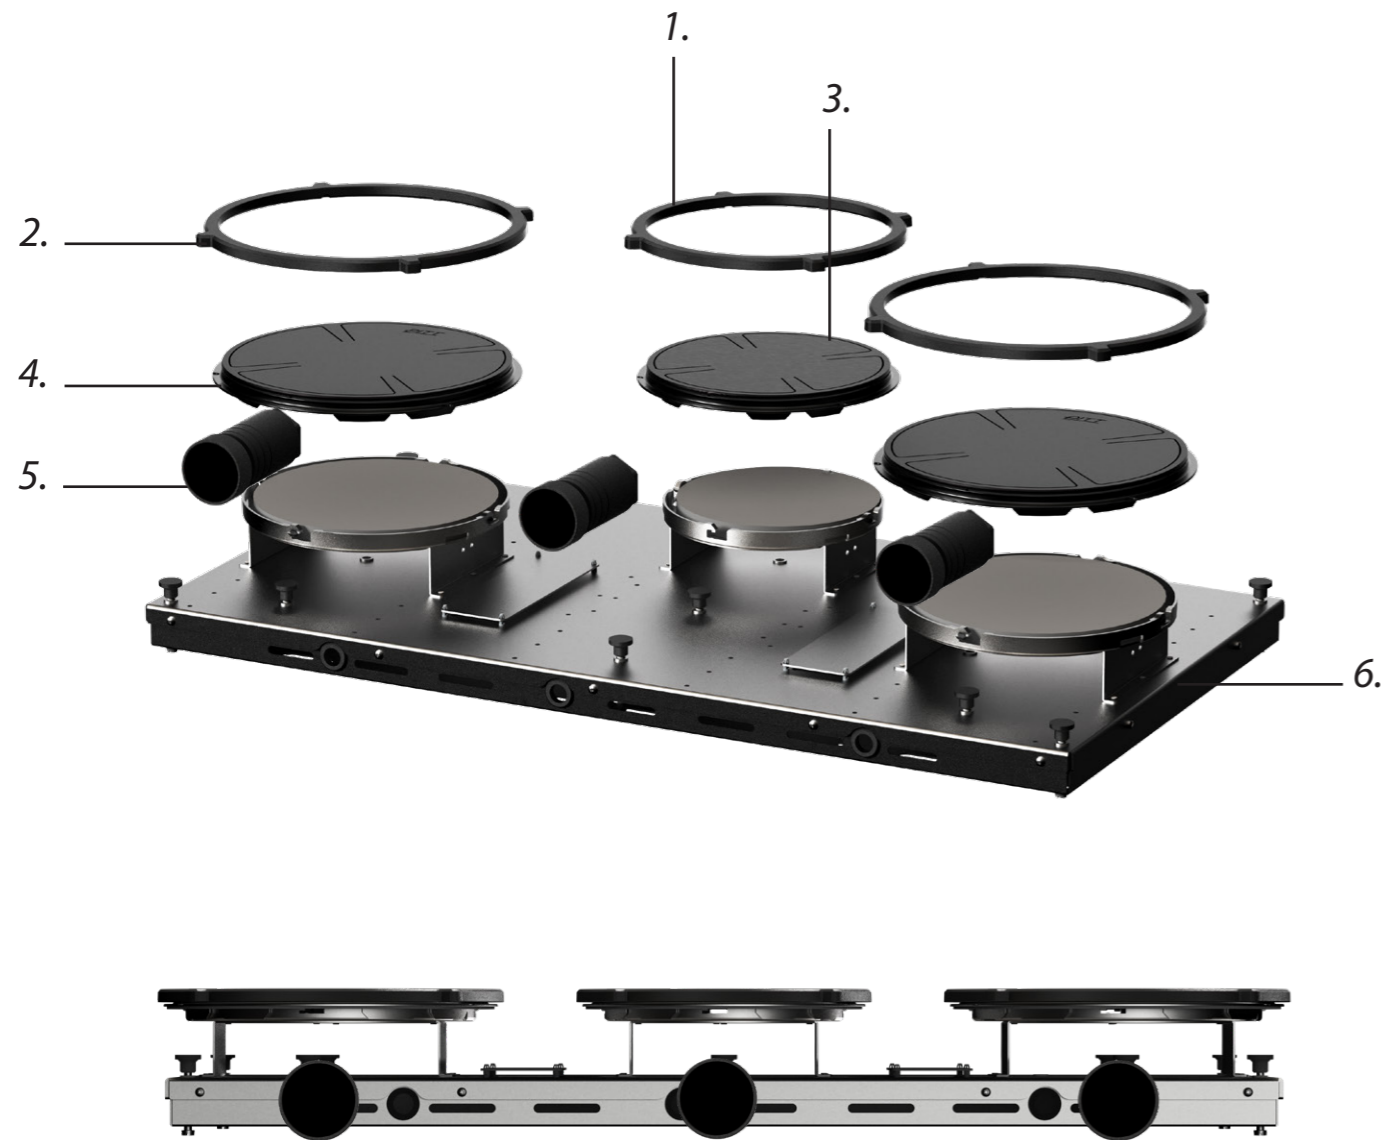

## Technical information

Model	Colo-I Top Side
Nominal voltage	208 VAC / 240 VAC
Maximum power	5,928W (@208VAC) / 6,840W (@240VAC)
Unit dimensions (LxWxH)	17.60 x 33.82 x 3.54 inches 447 x 859 x 90 mm
Total height (including support set)	4.65 inches 118 mm
Minimum cabinet width	35.43 inches 900 mm
Minimum countertop depth	23.62 inches 600 mm
Countertop thickness	0.16-1.38 inches 4-35 mm
Type of cooking system	Induction
Model edition	Black

## Exploded view

- 1. **Decorative ring small**  
COATED ALUMINUM
- 2. **Decorative ring large**  
COATED ALUMINUM
- 3. **Induction zone small**  
COATED ALUMINUM/ CERAMIC GLASS

- 4. **Induction zone large**  
COATED ALUMINUM/ CERAMIC GLASS
- 5. **Control knob**  
ALUMINUM/GLASS
- 6. **Cassette**  
ALUMINUM

## Induction zones

Small zone

Large zone

SMALL ZONE

LARGE ZONE