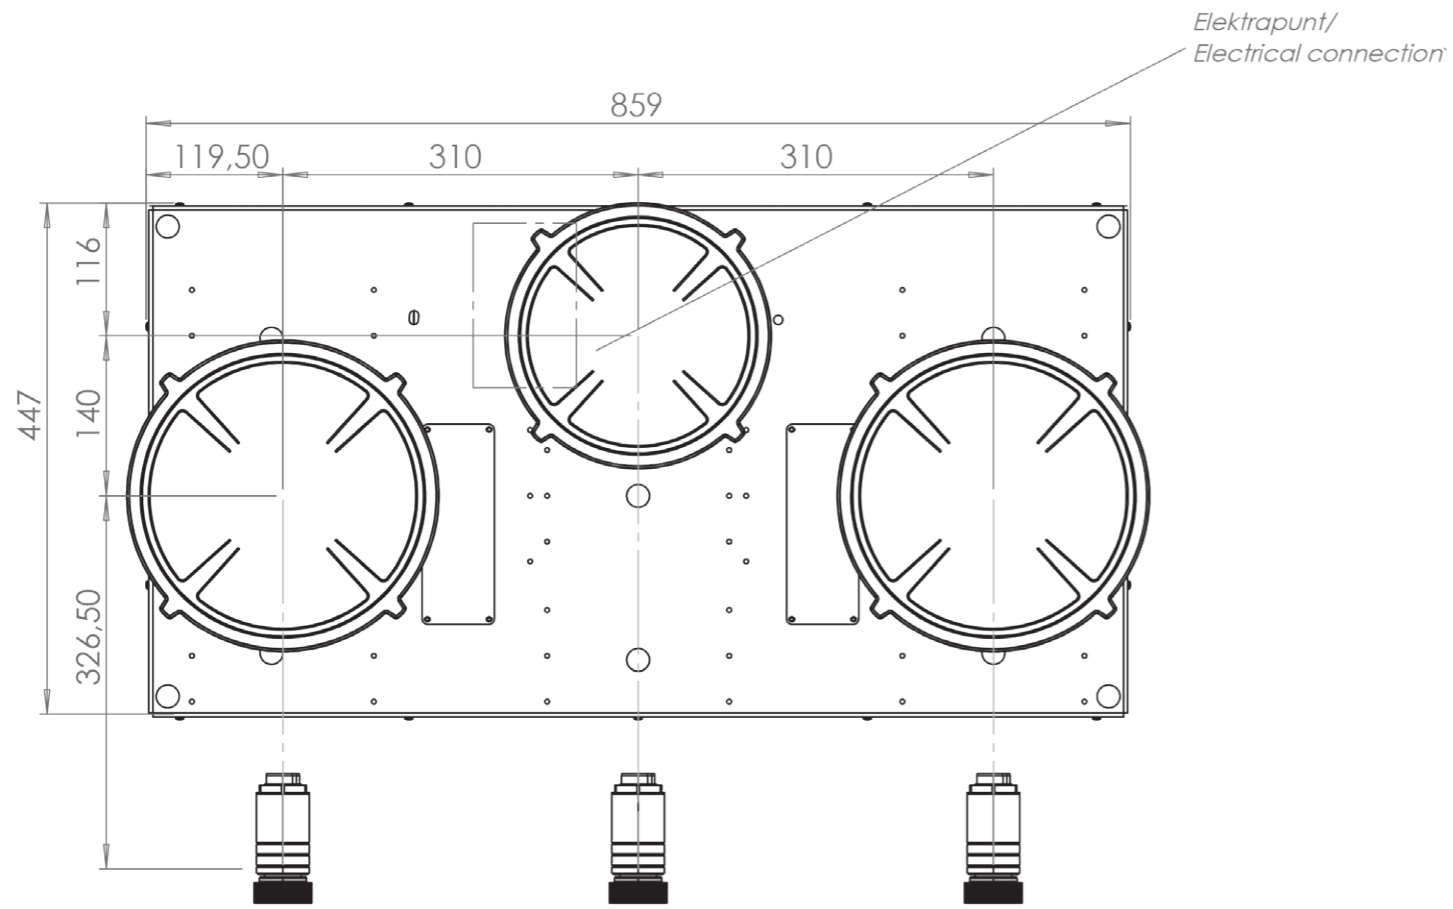

## Control knob

3D-visualization of Top Side knob

3D-visualization Front Side knob

## Dimensions control knob

Front view

Top view

## Control knob

**Technical information**

**Bovenaanzicht / Top view**

**Vooraanzicht / Front view**

**Technical information**

**Onderaanzicht / Bottom view**

**Zijaanzicht / Side view**

## Technical information

Model	Colo-I Front Side
Nominal voltage	208 VAC / 240 VAC
Maximum power	5,928W (@208VAC) / 6,840W (@240VAC)
Unit dimensions (LxWxH)	17.60 x 33.82 x 3.54 inches 447 x 859 x 90 mm
Total height (including support set)	4.65 inches 118 mm
Minimum cabinet width	35.43 inches 900 mm
Minimum countertop depth	25.59 inches 650 mm
Countertop thickness	0.16-1.38 inches 4-35 mm
Type of cooking system	Induction
Model edition	Black