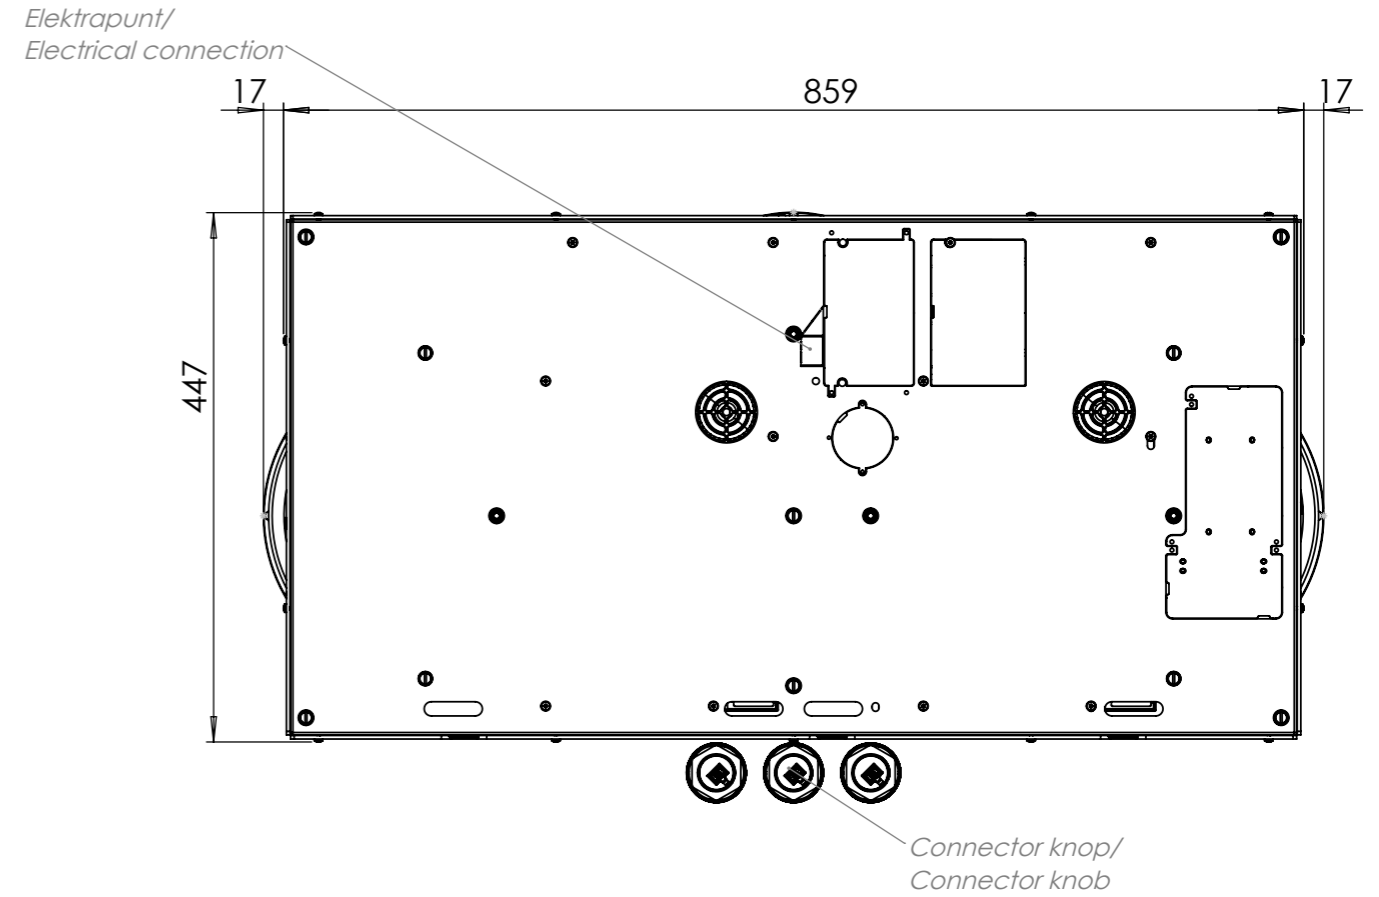

## Dimensions control knob

Front view

Top view

## Control knob

**Bovenaanzicht / Top view**

**Onderaanzicht / Bottom view**

**Vooraanzicht / Front view**

**Zijaanzicht / Side view**

## Technical information

Model	Colo-I Top Side
Nominal voltage	208 VAC / 240 VAC
Maximum power	5,928W (@208VAC) / 6,840W (@240VAC)
Unit dimensions (LxWxH)	17.60 x 33.82 x 3.54 inches 447 x 859 x 90 mm
Total height (including support set)	4.65 inches 118 mm
Minimum cabinet width	35.43 inches 900 mm
Minimum countertop depth	23.62 inches 600 mm
Countertop thickness	0.16-1.38 inches 4-35 mm
Type of cooking system	Induction
Model edition	Black

## Technical information

Model	Colo-I Front Side
Nominal voltage	208 VAC / 240 VAC
Maximum power	5,928W (@208VAC) / 6,840W (@240VAC)
Unit dimensions (LxWxH)	17.60 x 33.82 x 3.54 inches 447 x 859 x 90 mm
Total height (including support set)	4.65 inches 118 mm
Minimum cabinet width	35.43 inches 900 mm
Minimum countertop depth	25.59 inches 650 mm
Countertop thickness	0.16-1.38 inches 4-35 mm
Type of cooking system	Induction
Model edition	Black