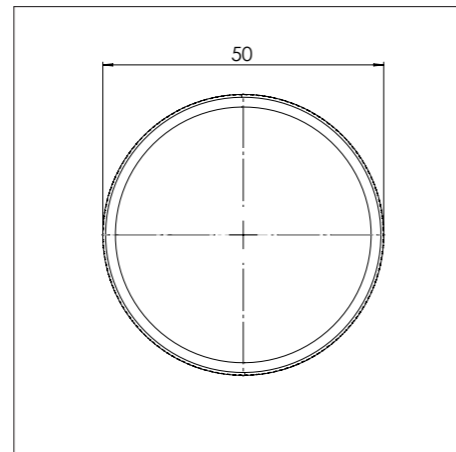

## Induction zones

Small zone

SMALL ZONE

Large zone

LARGE ZONE

## Control knob

3D-visualization of Top Side knob

3D-visualization Front Side knob

## Dimensions control knob

Front view

Top view

## Technical information

Model	Colo-I Top Side
Nominal voltage	208 VAC / 240 VAC
Maximum power	5,928W (@208VAC) / 6,840W (@240VAC)
Unit dimensions (LxWxH)	17.60 x 33.82 x 3.54 inches 447 x 859 x 90 mm
Total height (including support set)	4.65 inches 118 mm
Minimum cabinet width	35.43 inches 900 mm
Minimum countertop depth	23.62 inches 600 mm
Countertop thickness	0.16-1.38 inches 4-35 mm
Type of cooking system	Induction
Model edition	Black