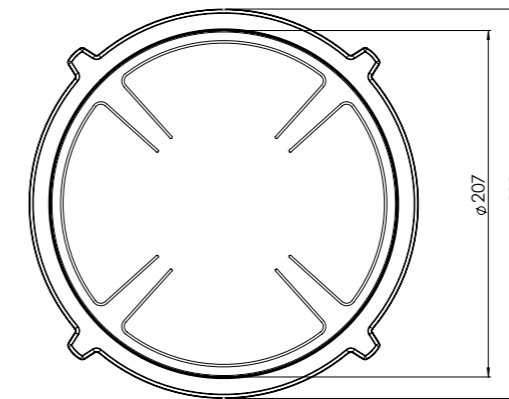

## Exploded view

- 1. **Decorative ring small**  
COATED ALUMINUM
- 2. **Decorative ring large**  
COATED ALUMINUM
- 3. **Induction zone small**  
COATED ALUMINUM/ CERAMIC GLASS

- 4. **Induction zone large**  
COATED ALUMINUM/ CERAMIC GLASS
- 5. **Control knob**  
ALUMINUM/GLASS
- 6. **Cassette**  
ALUMINUM

## Induction zones

Small zone

SMALL ZONE

Large zone

LARGE ZONE

## Dimensions control knob

Front view

Top view

## Technical information

Model	Colo-I Top Side
Nominal voltage	208 VAC / 240 VAC
Maximum power	5,928W (@208VAC) / 6,840W (@240VAC)
Unit dimensions (LxWxH)	17.60 x 33.82 x 3.54 inches 447 x 859 x 90 mm
Total height (including support set)	4.65 inches 118 mm
Minimum cabinet width	35.43 inches 900 mm
Minimum countertop depth	23.62 inches 600 mm
Countertop thickness	0.16-1.38 inches 4-35 mm
Type of cooking system	Induction
Model edition	Black