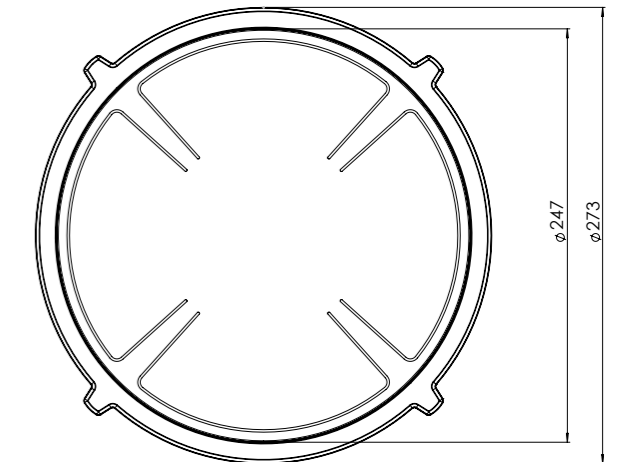

## Exploded view

- 1. **Decorative ring small**  
COATED ALUMINUM
- 2. **Decorative ring large**  
COATED ALUMINUM
- 3. **Induction zone small**  
COATED ALUMINUM/ CERAMIC GLASS

- 4. **Induction zone large**  
COATED ALUMINUM/ CERAMIC GLASS
- 5. **Control knob**  
ALUMINUM/GLASS
- 6. **Cassette**  
ALUMINUM

## Induction zones

Small zone

SMALL ZONE

Large zone

LARGE ZONE

## Dimensions control knob

Front view

Top view

## Technical information

Model	Colo-I Top Side
Nominal voltage	208 VAC / 240 VAC
Maximum power	5,928W (@208VAC) / 6,840W (@240VAC)
Unit dimensions (LxWxH)	17.60 x 33.82 x 3.54 inches 447 x 859 x 90 mm
Total height (including support set)	4.65 inches 118 mm
Minimum cabinet width	35.43 inches 900 mm
Minimum countertop depth	23.62 inches 600 mm
Countertop thickness	0.16-1.38 inches 4-35 mm
Type of cooking system	Induction
Model edition	Black