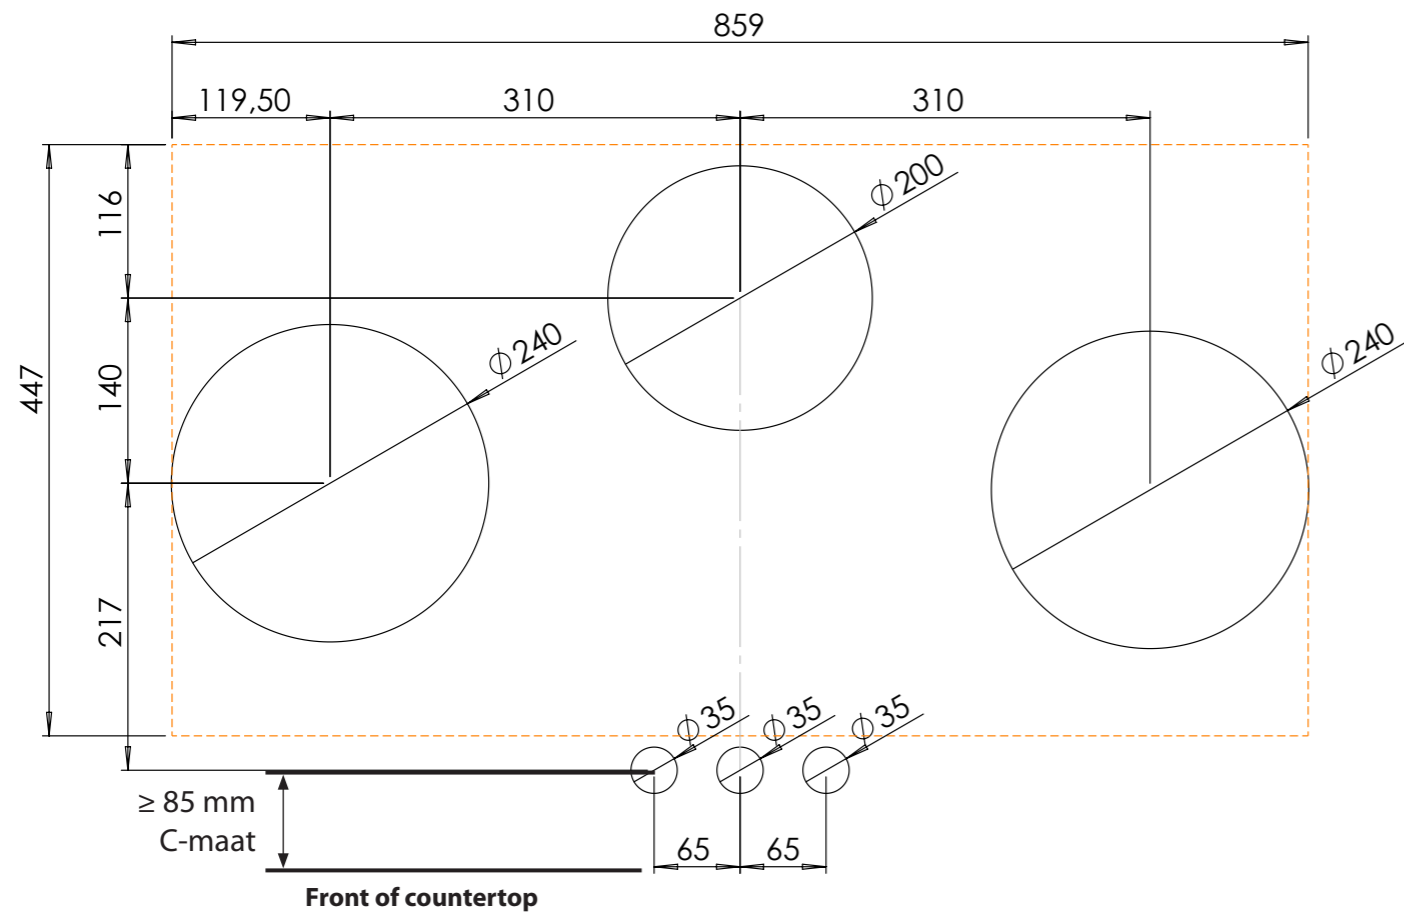

## Dimensions control knob

Front view

Top view

## Control knob

**Bovenaanzicht / Top view**

**Onderaanzicht / Bottom view**

**Vooraanzicht / Front view**

**Zijaanzicht / Side view**

## Hole pattern

## Technical information

Model	Colo-I Top Side
Nominal voltage	208 VAC / 240 VAC
Maximum power	5,928W (@208VAC) / 6,840W (@240VAC)
Unit dimensions (LxWxH)	17.60 x 33.82 x 3.54 inches 447 x 859 x 90 mm
Total height (including support set)	4.65 inches 118 mm
Minimum cabinet width	35.43 inches 900 mm
Minimum countertop depth	23.62 inches 600 mm
Countertop thickness	0.16-1.38 inches 4-35 mm
Type of cooking system	Induction
Model edition	Black