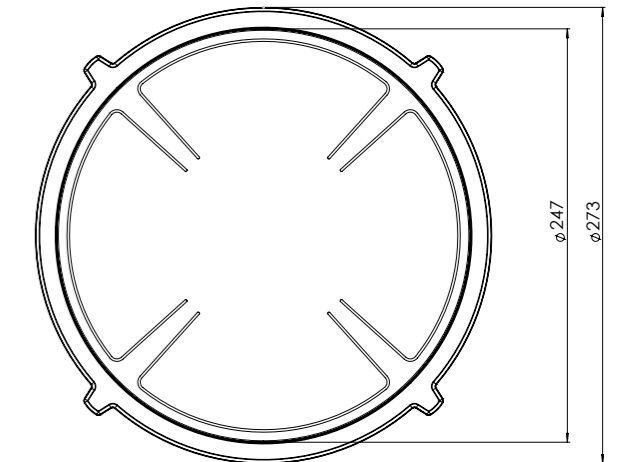

## Technical information

Model	Colo-I Top Side
Nominal voltage	208 VAC / 240 VAC
Maximum power	5,928W (@208VAC) / 6,840W (@240VAC)
Unit dimensions (LxWxH)	17.60 x 33.82 x 3.54 inches 447 x 859 x 90 mm
Total height (including support set)	4.65 inches 118 mm
Minimum cabinet width	35.43 inches 900 mm
Minimum countertop depth	23.62 inches 600 mm
Countertop thickness	0.16-1.38 inches 4-35 mm
Type of cooking system	Induction
Model edition	Black

## Exploded view

- 1. **Decorative ring small**  
COATED ALUMINUM
- 2. **Decorative ring large**  
COATED ALUMINUM
- 3. **Induction zone small**  
COATED ALUMINUM/ CERAMIC GLASS

- 4. **Induction zone large**  
COATED ALUMINUM/ CERAMIC GLASS
- 5. **Control knob**  
ALUMINUM/GLASS
- 6. **Cassette**  
ALUMINUM

## Induction zones

Small zone

Large zone

SMALL ZONE

LARGE ZONE

## Dimensions control knob

Front view

Top view