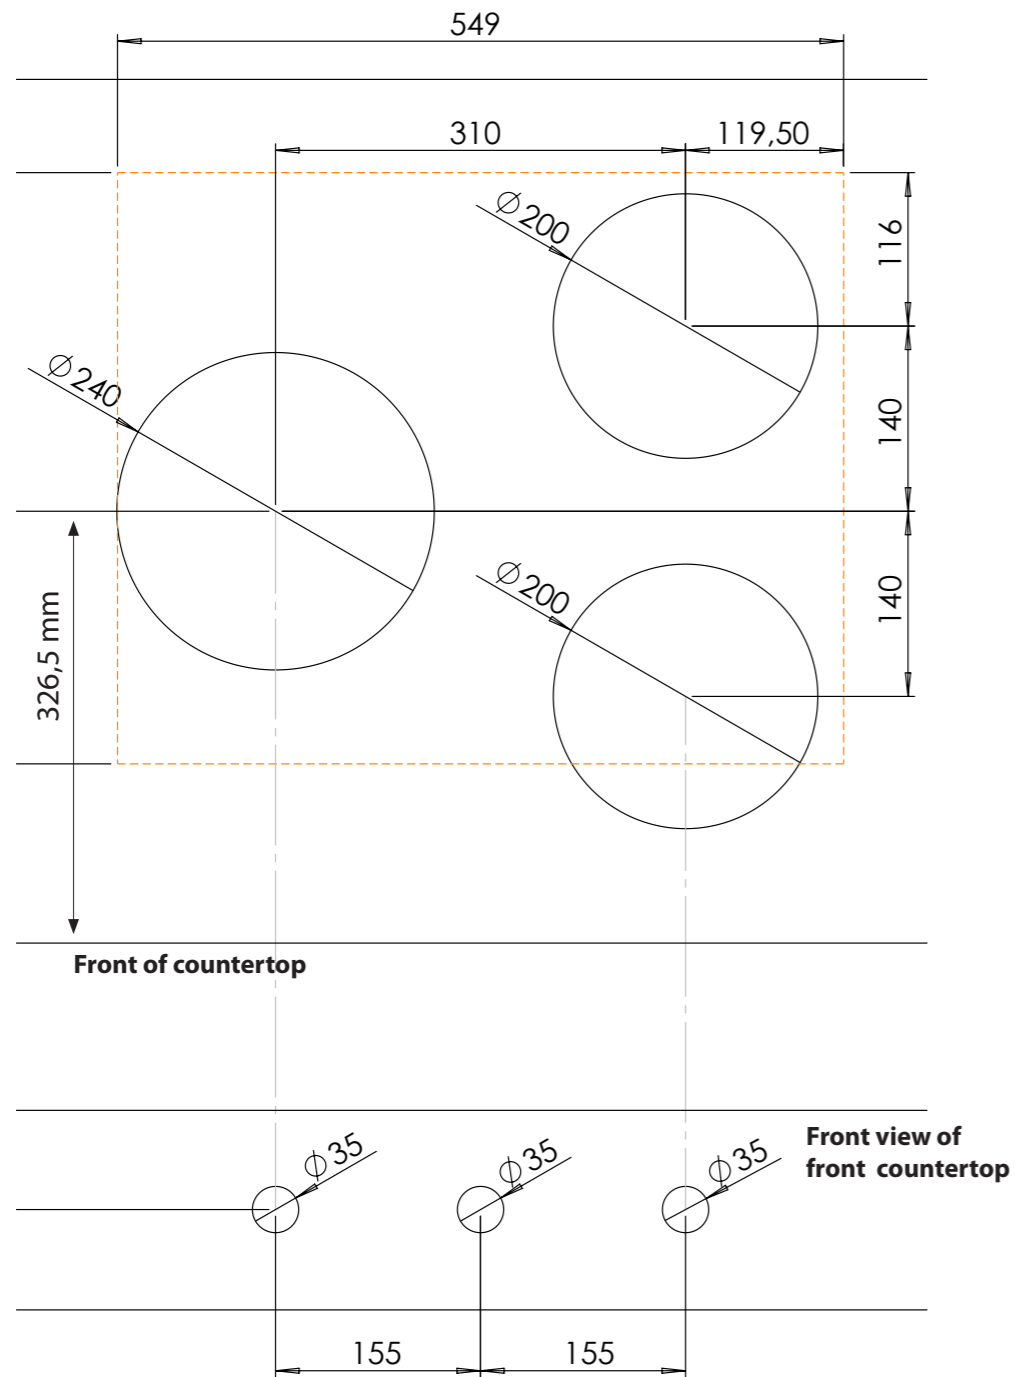

Onderaanzicht / Bottom view

Vooraanzicht / Front view

Zijaanzicht / Side view

**Inclusief ondersteuningsset/
Including support bar*

Hole pattern

Technical information

Model	Cima-I Top Side
Nominal voltage	208 VAC / 240 VAC
Maximum power	5,928W (@208VAC) / 6,840W (@240VAC)
Unit dimensions (LxWxH)	17.60 × 21.61 × 3.54 inches 447 x 549 x 90 mm
Total height (including support set)	4.65 inches 118 mm
Minimum cabinet width	35.43 inches 900 mm
Minimum countertop depth	23.62 inches 600 mm
Countertop thickness	0.16-1.38 inches 4-35 mm
Type of cooking system	Induction
Model edition	Black

5. **Control knob**
ALUMINUM/GLASS

6. **Cassette**
ALUMINUM

Induction zones

Small zone

SMALL ZONE

Large zone

LARGE ZONE

Control knob

3D-visualization of Top Side knob

3D-visualization Front Side knob

Dimensions control knob

Front view

Top view

Control knob

Bovenaanzicht / Top view

Onderaanzicht / Bottom view

Vooraanzicht / Front view

Zijaanzicht / Side view

Hole pattern

Technical information

Model	Cima-I Front Side
Nominal voltage	208 VAC / 240 VAC
Maximum power	5,928W (@208VAC) / 6,840W (@240VAC)
Unit dimensions (LxWxH)	17.60 × 21.61 × 3.54 inches 447 x 549 x 90 mm
Total height (including support set)	4.65 inches 118 mm
Minimum cabinet width	35.43 inches 900 mm
Minimum countertop depth	25.59 inches 650 mm
Countertop thickness	0.16-1.38 inches 4-35 mm
Type of cooking system	Induction
Model edition	Black