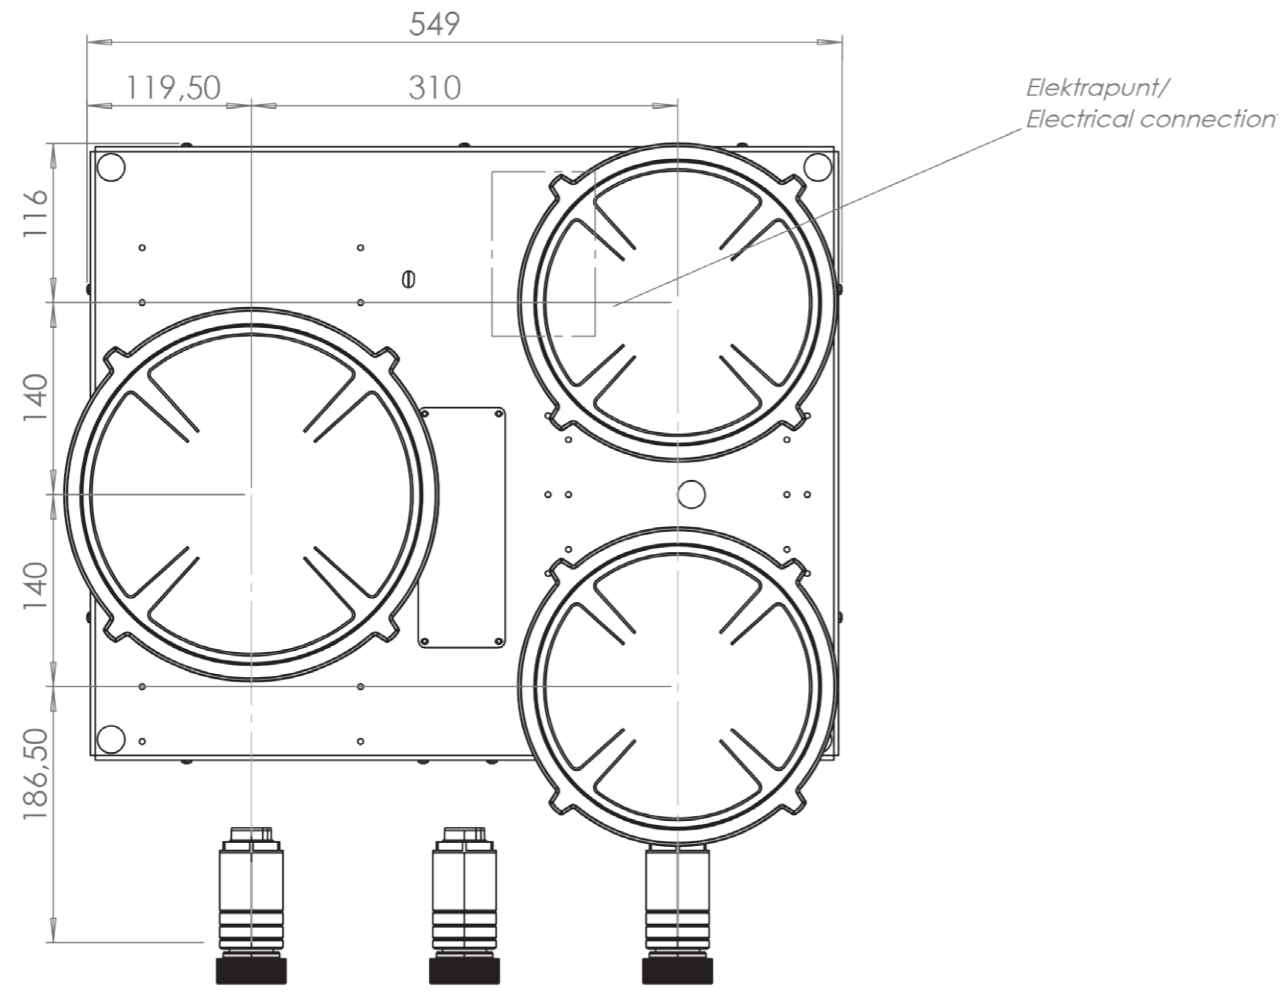

Onderaanzicht / Bottom view

Vooraanzicht / Front view

Zijaanzicht / Side view

**Inclusief ondersteuningsset/
Including support bar*

Hole pattern

Technical information

Model	Cima-I Top Side
Nominal voltage	208 VAC / 240 VAC
Maximum power	5,928W (@208VAC) / 6,840W (@240VAC)
Unit dimensions (LxWxH)	17.60 × 21.61 × 3.54 inches 447 x 549 x 90 mm
Total height (including support set)	4.65 inches 118 mm
Minimum cabinet width	35.43 inches 900 mm
Minimum countertop depth	23.62 inches 600 mm
Countertop thickness	0.16-1.38 inches 4-35 mm
Type of cooking system	Induction
Model edition	Black

5. **Control knob**
ALUMINUM/GLASS

6. **Cassette**
ALUMINUM

Induction zones

Small zone

SMALL ZONE

Large zone

LARGE ZONE

Control knob

3D-visualization of Top Side knob

3D-visualization Front Side knob

Dimensions control knob

Front view

Top view

Control knob

Bovenaanzicht / Top view

Onderaanzicht / Bottom view

Vooraanzicht / Front view

Zijaanzicht / Side view

Hole pattern

Technical information

Model	Cima-I Front Side
Nominal voltage	208 VAC / 240 VAC
Maximum power	5,928W (@208VAC) / 6,840W (@240VAC)
Unit dimensions (LxWxH)	17.60 × 21.61 × 3.54 inches 447 x 549 x 90 mm
Total height (including support set)	4.65 inches 118 mm
Minimum cabinet width	35.43 inches 900 mm
Minimum countertop depth	25.59 inches 650 mm
Countertop thickness	0.16-1.38 inches 4-35 mm
Type of cooking system	Induction
Model edition	Black