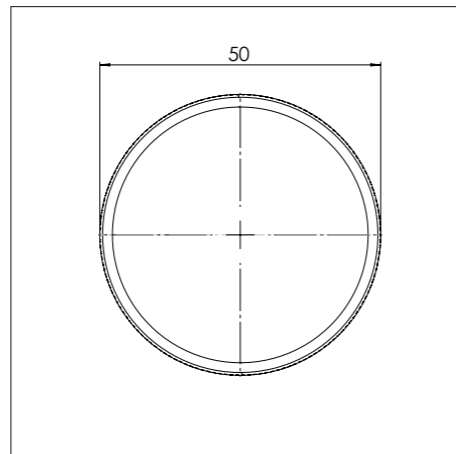

Onderaanzicht / Bottom view

Vooraanzicht / Front view

Zijaanzicht / Side view

**Inclusief ondersteuningsset/
Including support bar*

Hole pattern

Technical information

Model	Cima-I Top Side
Nominal voltage	208 VAC / 240 VAC
Maximum power	5,928W (@208VAC) / 6,840W (@240VAC)
Unit dimensions (LxWxH)	17.60 × 21.61 × 3.54 inches 447 x 549 x 90 mm
Total height (including support set)	4.65 inches 118 mm
Minimum cabinet width	35.43 inches 900 mm
Minimum countertop depth	23.62 inches 600 mm
Countertop thickness	0.16-1.38 inches 4-35 mm
Type of cooking system	Induction
Model edition	Black

5. **Control knob**
ALUMINUM/GLASS

6. **Cassette**
ALUMINUM

Induction zones

Small zone

SMALL ZONE

Large zone

LARGE ZONE

Control knob

3D-visualization of Top Side knob

3D-visualization Front Side knob

Dimensions control knob

Front view

Top view

Control knob

Bovenaanzicht / Top view

Onderaanzicht / Bottom view

Vooraanzicht / Front view

Zijaanzicht / Side view

Hole pattern

Technical information

Model	Cima-I Front Side
Nominal voltage	208 VAC / 240 VAC
Maximum power	5,928W (@208VAC) / 6,840W (@240VAC)
Unit dimensions (LxWxH)	17.60 × 21.61 × 3.54 inches 447 x 549 x 90 mm
Total height (including support set)	4.65 inches 118 mm
Minimum cabinet width	35.43 inches 900 mm
Minimum countertop depth	25.59 inches 650 mm
Countertop thickness	0.16-1.38 inches 4-35 mm
Type of cooking system	Induction
Model edition	Black