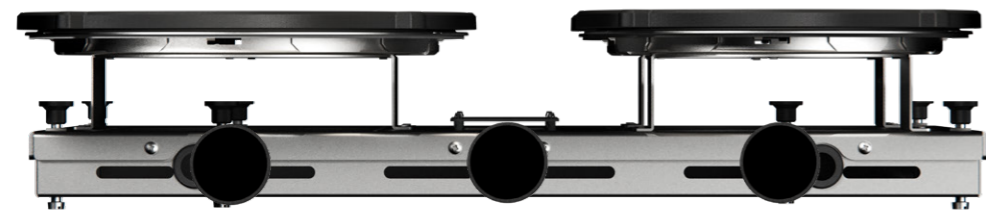

Onderaanzicht / Bottom view

Vooraanzicht / Front view

Zijaanzicht / Side view

**Inclusief ondersteuningsset/
Including support bar*

Hole pattern

Technical information

Model	Cima-I Top Side
Nominal voltage	208 VAC / 240 VAC
Maximum power	5,928W (@208VAC) / 6,840W (@240VAC)
Unit dimensions (LxWxH)	17.60 × 21.61 × 3.54 inches 447 x 549 x 90 mm
Total height (including support set)	4.65 inches 118 mm
Minimum cabinet width	35.43 inches 900 mm
Minimum countertop depth	23.62 inches 600 mm
Countertop thickness	0.16-1.38 inches 4-35 mm
Type of cooking system	Induction
Model edition	Black

Installation and handling instructions

Installation manual induction

User manual induction

Made in Holland

PITT
COOKING

Induction

Cima-I
Front Side

Exploded view

1. **Decorative ring small**
COATED ALUMINUM

2. **Decorative ring large**
COATED ALUMINUM

3. **Induction zone small**
COATED ALUMINUM/ CERAMIC GLASS

4. **Induction zone large**
COATED ALUMINUM/ CERAMIC GLASS

Vooraanzicht / Front view

Zijaanzicht / Side view

Hole pattern

Technical information

Model	Cima-I Front Side
Nominal voltage	208 VAC / 240 VAC
Maximum power	5,928W (@208VAC) / 6,840W (@240VAC)
Unit dimensions (LxWxH)	17.60 × 21.61 × 3.54 inches 447 x 549 x 90 mm
Total height (including support set)	4.65 inches 118 mm
Minimum cabinet width	35.43 inches 900 mm
Minimum countertop depth	25.59 inches 650 mm
Countertop thickness	0.16-1.38 inches 4-35 mm
Type of cooking system	Induction
Model edition	Black