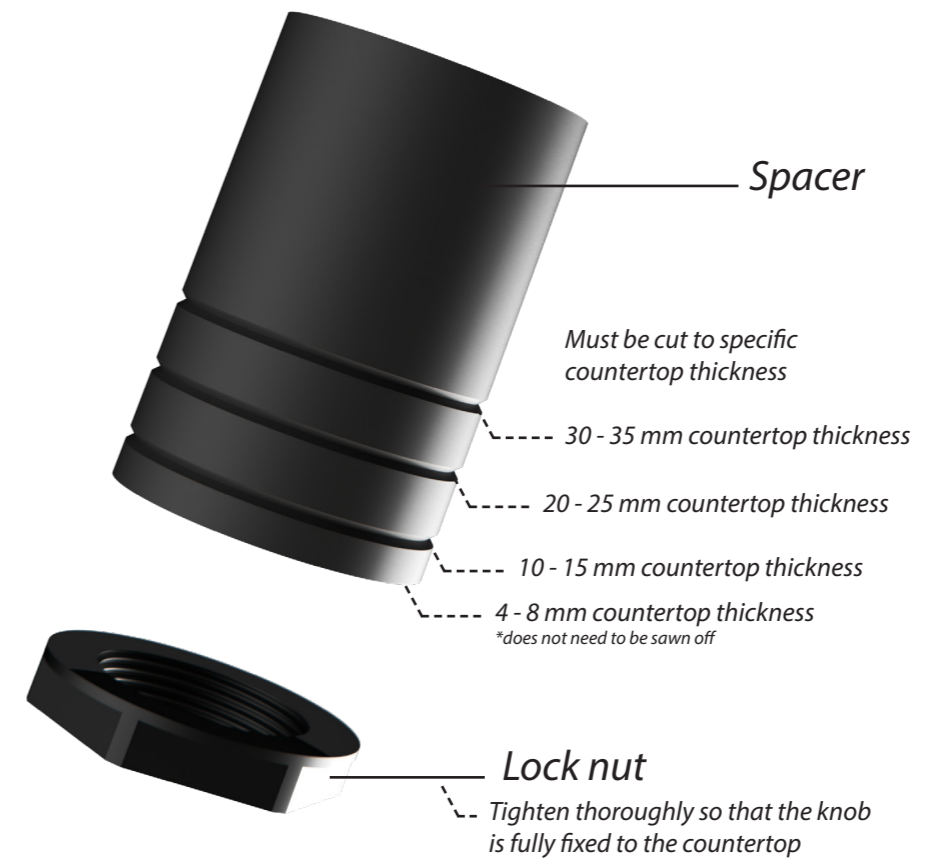

1. **Decorative ring small**
COATED ALUMINUM

2. **Decorative ring large**
COATED ALUMINUM

3. **Induction zone small**
COATED ALUMINUM/ CERAMIC GLASS

4. **Induction zone large**
COATED ALUMINUM/ CERAMIC GLASS

5. **Control knob**
ALUMINUM/GLASS

6. **Cassette**
ALUMINUM

Induction zones

Small zone

SMALL ZONE

Large zone

LARGE ZONE

Control knob

3D-visualization of Top Side knob

3D-visualization Front Side knob

Dimensions control knob

Front view

Top view

Control knob

Bovenaanzicht / Top view

Onderaanzicht / Bottom view