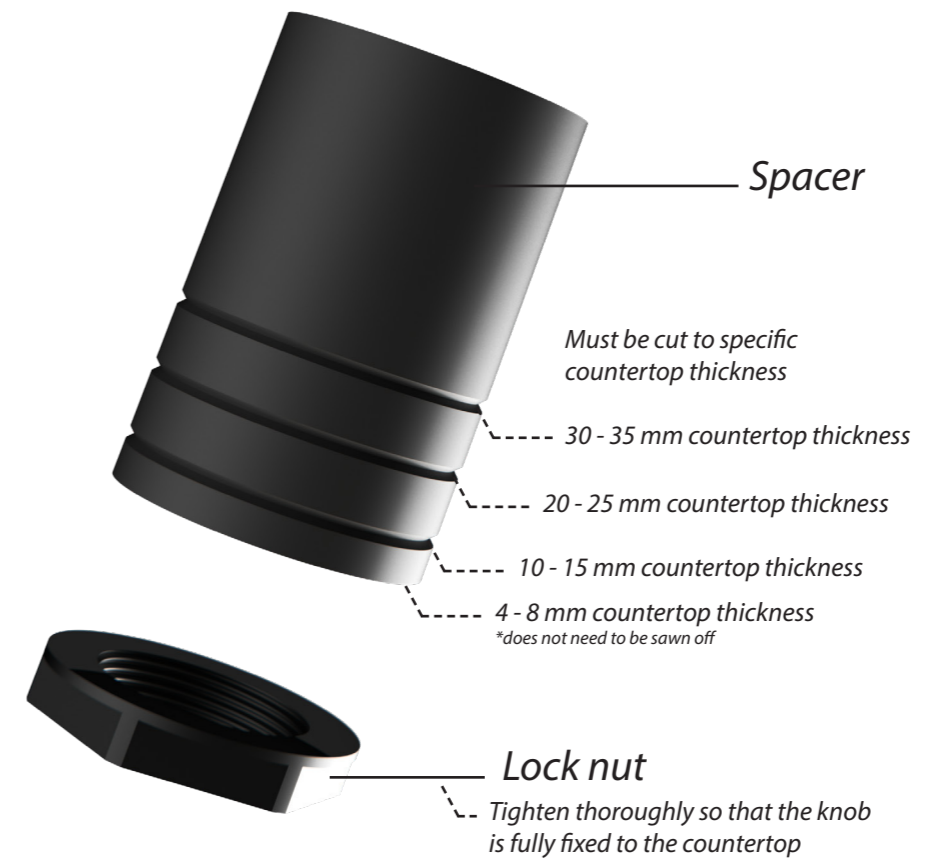

- 4. **Induction zone large**
COATED ALUMINUM/ CERAMIC GLASS
- 5. **Control knob**
ALUMINUM/GLASS
- 6. **Cassette**
ALUMINUM

Induction zones

Small zone

SMALL ZONE

Large zone

LARGE ZONE

Control knob

3D-visualization of Top Side knob

3D-visualization Front Side knob

Dimensions control knob

Front view

Top view

Control knob

Technical information

Technical information

Bovenaanzicht / Top view

Onderaanzicht / Bottom view

Vooraanzicht / Front view

Zijaanzicht / Side view

**Inclusief ondersteuningsset/
Including support bar*

Hole pattern

Technical information

Model	Cima-I Top Side
Nominal voltage	208 VAC / 240 VAC
Maximum power	5,928W (@208VAC) / 6,840W (@240VAC)
Unit dimensions (LxWxH)	17.60 × 21.61 × 3.54 inches 447 x 549 x 90 mm
Total height (including support set)	4.65 inches 118 mm
Minimum cabinet width	35.43 inches 900 mm
Minimum countertop depth	23.62 inches 600 mm
Countertop thickness	0.16-1.38 inches 4-35 mm
Type of cooking system	Induction
Model edition	Black