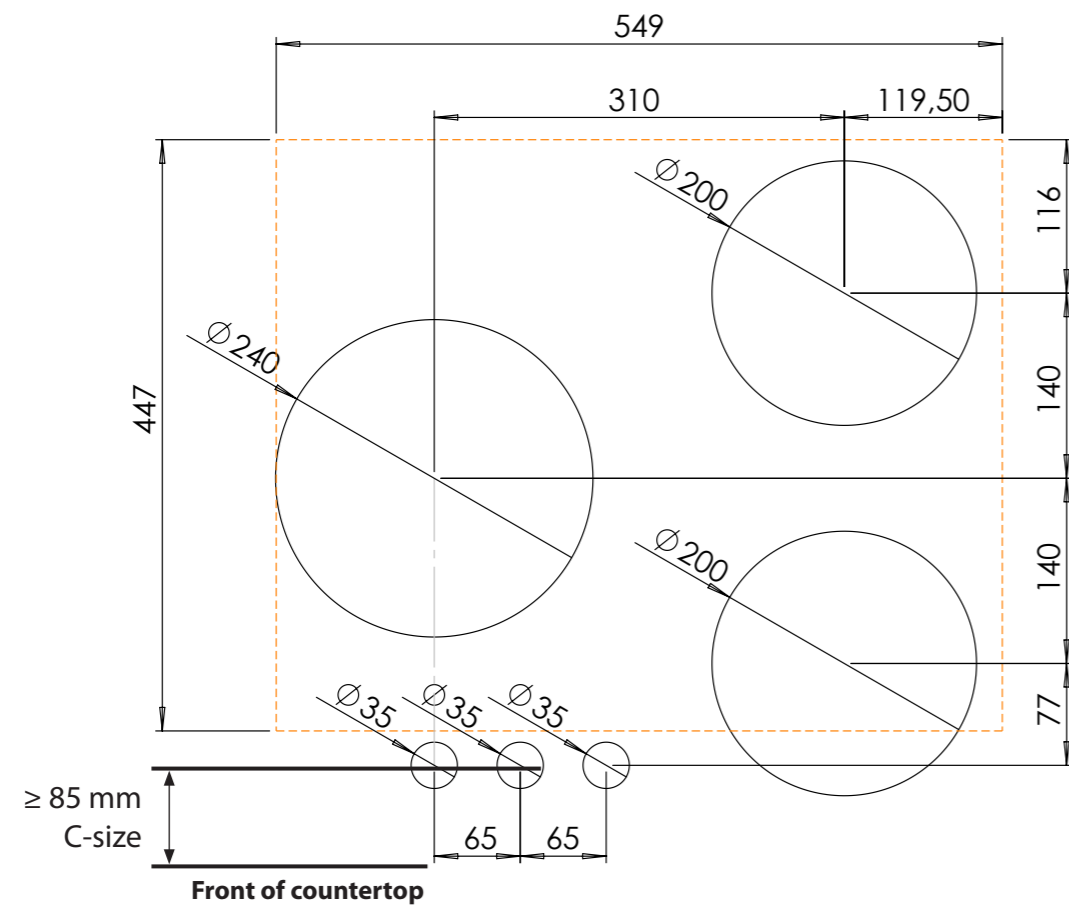

3D-visualization Front Side knob

Dimensions control knob

Front view

Top view

Control knob

Technical information

Technical information

Bovenaanzicht / Top view

Onderaanzicht / Bottom view

Vooraanzicht / Front view

Zijaanzicht / Side view

**Inclusief ondersteuningsset/
Including support bar*

Hole pattern

Technical information

Model	Cima-I Top Side
Nominal voltage	208 VAC / 240 VAC
Maximum power	5,928W (@208VAC) / 6,840W (@240VAC)
Unit dimensions (LxWxH)	17.60 × 21.61 × 3.54 inches 447 x 549 x 90 mm
Total height (including support set)	4.65 inches 118 mm
Minimum cabinet width	35.43 inches 900 mm
Minimum countertop depth	23.62 inches 600 mm
Countertop thickness	0.16-1.38 inches 4-35 mm
Type of cooking system	Induction
Model edition	Black

Vooraanzicht / Front view

Zijaanzicht / Side view

Hole pattern

Technical information

Model	Cima-I Front Side
Nominal voltage	208 VAC / 240 VAC
Maximum power	5,928W (@208VAC) / 6,840W (@240VAC)
Unit dimensions (LxWxH)	17.60 × 21.61 × 3.54 inches 447 x 549 x 90 mm
Total height (including support set)	4.65 inches 118 mm
Minimum cabinet width	35.43 inches 900 mm
Minimum countertop depth	25.59 inches 650 mm
Countertop thickness	0.16-1.38 inches 4-35 mm
Type of cooking system	Induction
Model edition	Black