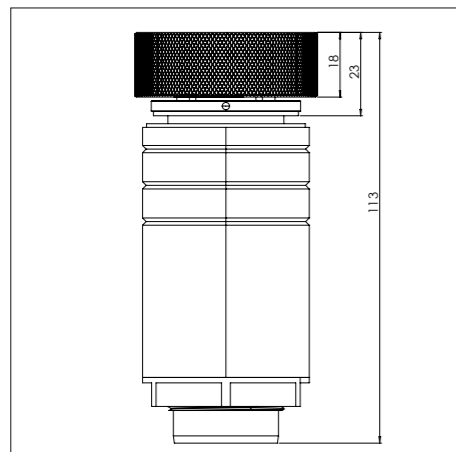

- 4. **Induction zone large**
COATED ALUMINUM/ CERAMIC GLASS
- 5. **Control knob**
ALUMINUM/GLASS
- 6. **Cassette**
ALUMINUM

Induction zones

Small zone

SMALL ZONE

Large zone

LARGE ZONE

Control knob

3D-visualization of Top Side knob

3D-visualization Front Side knob

Dimensions control knob

Front view

Top view

Control knob

Technical information

Technical information

Bovenaanzicht / Top view

Onderaanzicht / Bottom view

Vooraanzicht / Front view

Zijaanzicht / Side view

**Inclusief ondersteuningsset/
Including support bar*

Hole pattern

Technical information

Model	Cima-I Top Side
Nominal voltage	208 VAC / 240 VAC
Maximum power	5,928W (@208VAC) / 6,840W (@240VAC)
Unit dimensions (LxWxH)	17.60 × 21.61 × 3.54 inches 447 x 549 x 90 mm
Total height (including support set)	4.65 inches 118 mm
Minimum cabinet width	35.43 inches 900 mm
Minimum countertop depth	23.62 inches 600 mm
Countertop thickness	0.16-1.38 inches 4-35 mm
Type of cooking system	Induction
Model edition	Black

Vooraanzicht / Front view

Zijaanzicht / Side view

Hole pattern

Technical information

Model	Cima-I Front Side
Nominal voltage	208 VAC / 240 VAC
Maximum power	5,928W (@208VAC) / 6,840W (@240VAC)
Unit dimensions (LxWxH)	17.60 × 21.61 × 3.54 inches 447 x 549 x 90 mm
Total height (including support set)	4.65 inches 118 mm
Minimum cabinet width	35.43 inches 900 mm
Minimum countertop depth	25.59 inches 650 mm
Countertop thickness	0.16-1.38 inches 4-35 mm
Type of cooking system	Induction
Model edition	Black