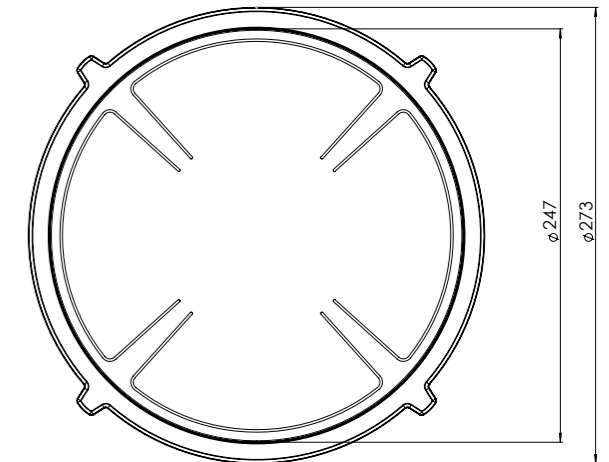

- 4. **Induction zone large**
COATED ALUMINUM/ CERAMIC GLASS
- 5. **Control knob**
ALUMINUM/GLASS
- 6. **Cassette**
ALUMINUM

Induction zones

Small zone

SMALL ZONE

Large zone

LARGE ZONE

Control knob

3D-visualization of Top Side knob

3D-visualization Front Side knob

Dimensions control knob

Front view

Top view

Control knob

Technical information

Technical information

Bovenaanzicht / Top view

Onderaanzicht / Bottom view

Vooraanzicht / Front view

Zijaanzicht / Side view

**Inclusief ondersteuningsset/
Including support bar*

Hole pattern

Technical information

Model	Cima-I Top Side
Nominal voltage	208 VAC / 240 VAC
Maximum power	5,928W (@208VAC) / 6,840W (@240VAC)
Unit dimensions (LxWxH)	17.60 × 21.61 × 3.54 inches 447 x 549 x 90 mm
Total height (including support set)	4.65 inches 118 mm
Minimum cabinet width	35.43 inches 900 mm
Minimum countertop depth	23.62 inches 600 mm
Countertop thickness	0.16-1.38 inches 4-35 mm
Type of cooking system	Induction
Model edition	Black

Vooraanzicht / Front view

Zijaanzicht / Side view

Hole pattern

Technical information

Model	Cima-I Front Side
Nominal voltage	208 VAC / 240 VAC
Maximum power	5,928W (@208VAC) / 6,840W (@240VAC)
Unit dimensions (LxWxH)	17.60 × 21.61 × 3.54 inches 447 x 549 x 90 mm
Total height (including support set)	4.65 inches 118 mm
Minimum cabinet width	35.43 inches 900 mm
Minimum countertop depth	25.59 inches 650 mm
Countertop thickness	0.16-1.38 inches 4-35 mm
Type of cooking system	Induction
Model edition	Black