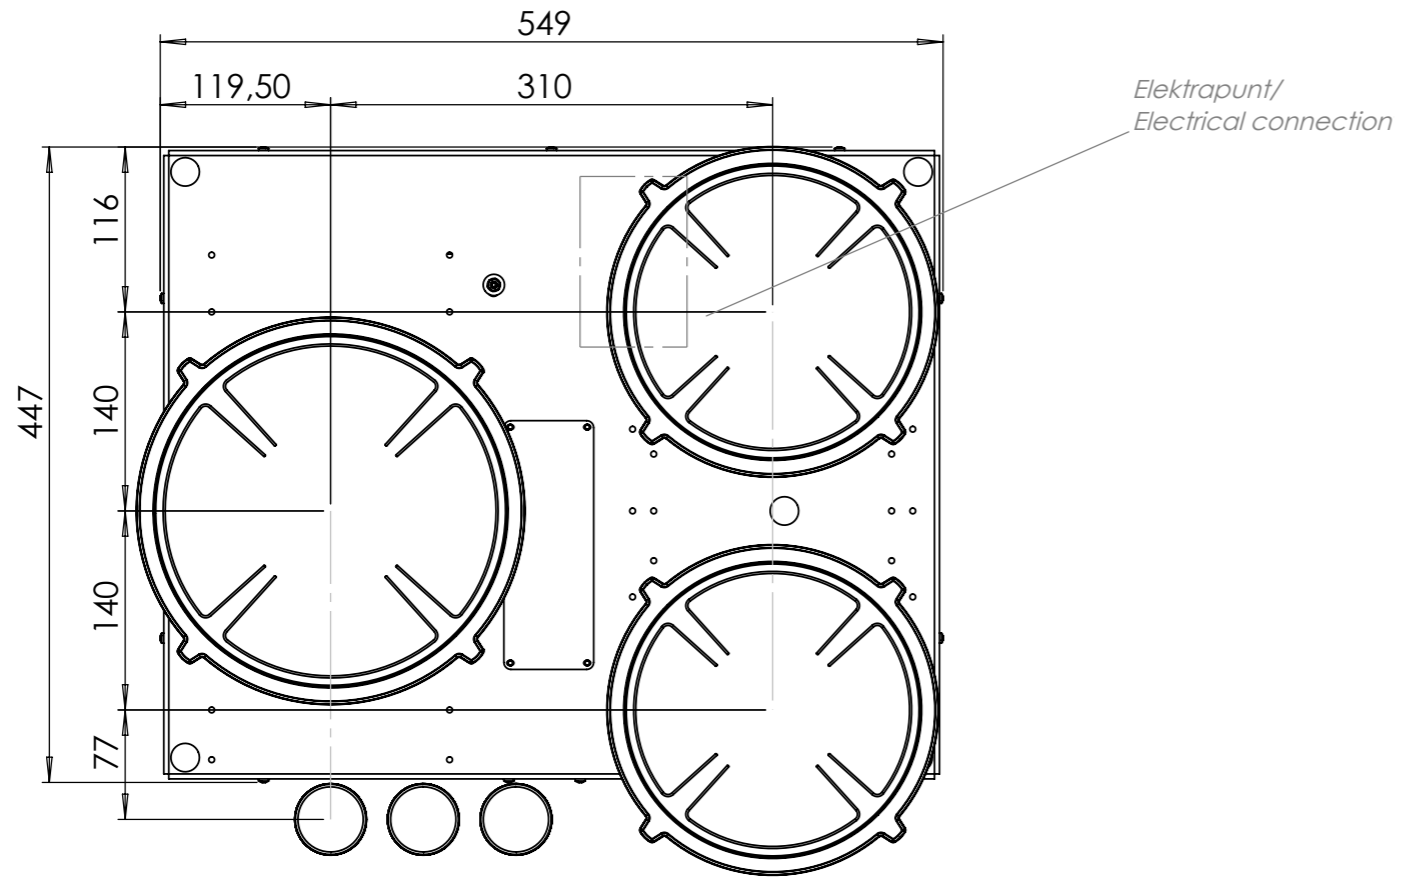

3D-visualization Front Side knob

Dimensions control knob

Front view

Top view

Control knob

Technical information

Technical information

Bovenaanzicht / Top view

Onderaanzicht / Bottom view

Vooraanzicht / Front view

Zijaanzicht / Side view

**Inclusief ondersteuningsset/
Including support bar*

Hole pattern

Technical information

Model	Cima-I Top Side
Nominal voltage	208 VAC / 240 VAC
Maximum power	5,928W (@208VAC) / 6,840W (@240VAC)
Unit dimensions (LxWxH)	17.60 × 21.61 × 3.54 inches 447 x 549 x 90 mm
Total height (including support set)	4.65 inches 118 mm
Minimum cabinet width	35.43 inches 900 mm
Minimum countertop depth	23.62 inches 600 mm
Countertop thickness	0.16-1.38 inches 4-35 mm
Type of cooking system	Induction
Model edition	Black

Vooraanzicht / Front view

Zijaanzicht / Side view

Hole pattern

Technical information

Model	Cima-I Front Side
Nominal voltage	208 VAC / 240 VAC
Maximum power	5,928W (@208VAC) / 6,840W (@240VAC)
Unit dimensions (LxWxH)	17.60 × 21.61 × 3.54 inches 447 x 549 x 90 mm
Total height (including support set)	4.65 inches 118 mm
Minimum cabinet width	35.43 inches 900 mm
Minimum countertop depth	25.59 inches 650 mm
Countertop thickness	0.16-1.38 inches 4-35 mm
Type of cooking system	Induction
Model edition	Black