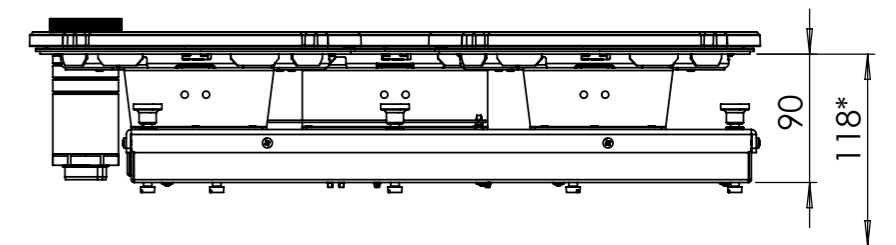

3D-visualization Front Side knob

Dimensions control knob

Front view

Top view

Control knob

Technical information

Technical information

Bovenaanzicht / Top view

Onderaanzicht / Bottom view

Vooraanzicht / Front view

Zijaanzicht / Side view

**Inclusief ondersteuningsset/
Including support bar*

Hole pattern

Technical information

Model	Cima-I Top Side
Nominal voltage	208 VAC / 240 VAC
Maximum power	5,928W (@208VAC) / 6,840W (@240VAC)
Unit dimensions (LxWxH)	17.60 × 21.61 × 3.54 inches 447 x 549 x 90 mm
Total height (including support set)	4.65 inches 118 mm
Minimum cabinet width	35.43 inches 900 mm
Minimum countertop depth	23.62 inches 600 mm
Countertop thickness	0.16-1.38 inches 4-35 mm
Type of cooking system	Induction
Model edition	Black

Vooraanzicht / Front view

Zijaanzicht / Side view

Hole pattern

Technical information

Model	Cima-I Front Side
Nominal voltage	208 VAC / 240 VAC
Maximum power	5,928W (@208VAC) / 6,840W (@240VAC)
Unit dimensions (LxWxH)	17.60 × 21.61 × 3.54 inches 447 x 549 x 90 mm
Total height (including support set)	4.65 inches 118 mm
Minimum cabinet width	35.43 inches 900 mm
Minimum countertop depth	25.59 inches 650 mm
Countertop thickness	0.16-1.38 inches 4-35 mm
Type of cooking system	Induction
Model edition	Black