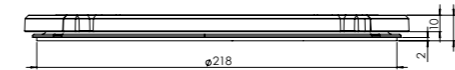

Made in Holland

PITT
COOKING

Induction

*Cima-I
Top Side*

TS INDUCTION 2026-3.1

Exploded view

- 1. **Decorative ring small**
COATED ALUMINUM
- 2. **Decorative ring large**
COATED ALUMINUM
- 3. **Induction zone small**
COATED ALUMINUM/ CERAMIC GLASS

- 4. **Induction zone large**
COATED ALUMINUM/ CERAMIC GLASS
- 5. **Control knob**
ALUMINUM/GLASS
- 6. **Cassette**
ALUMINUM

Induction zones

Small zone

SMALL ZONE

Large zone

LARGE ZONE

Control knob

3D-visualization of Top Side knob

Onderaanzicht / Bottom view

Vooraanzicht / Front view

Zijaanzicht / Side view

**Inclusief ondersteuningsset/
Including support bar*

Hole pattern

Technical information

Model	Cima-I Top Side
Nominal voltage	208 VAC / 240 VAC
Maximum power	5,928W (@208VAC) / 6,840W (@240VAC)
Unit dimensions (LxWxH)	17.60 × 21.61 × 3.54 inches 447 x 549 x 90 mm
Total height (including support set)	4.65 inches 118 mm
Minimum cabinet width	35.43 inches 900 mm
Minimum countertop depth	23.62 inches 600 mm
Countertop thickness	0.16-1.38 inches 4-35 mm
Type of cooking system	Induction
Model edition	Black

Vooraanzicht / Front view

Zijaanzicht / Side view

Hole pattern

Technical information

Model	Cima-I Front Side
Nominal voltage	208 VAC / 240 VAC
Maximum power	5,928W (@208VAC) / 6,840W (@240VAC)
Unit dimensions (LxWxH)	17.60 × 21.61 × 3.54 inches 447 x 549 x 90 mm
Total height (including support set)	4.65 inches 118 mm
Minimum cabinet width	35.43 inches 900 mm
Minimum countertop depth	25.59 inches 650 mm
Countertop thickness	0.16-1.38 inches 4-35 mm
Type of cooking system	Induction
Model edition	Black