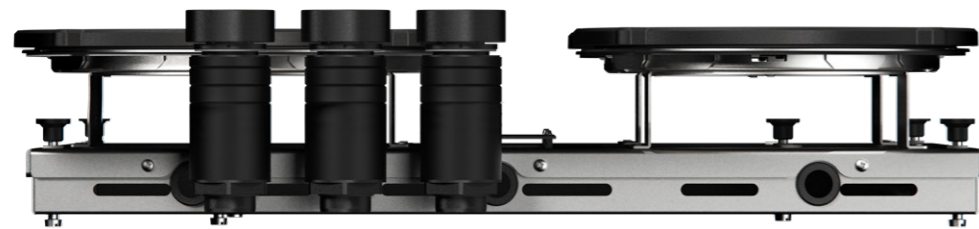

Made in Holland

PITT
COOKING

Induction

*Cima-I
Top Side*

TS INDUCTION 2026-3.1

Exploded view

- 1. **Decorative ring small**
COATED ALUMINUM
- 2. **Decorative ring large**
COATED ALUMINUM
- 3. **Induction zone small**
COATED ALUMINUM/ CERAMIC GLASS

- 4. **Induction zone large**
COATED ALUMINUM/ CERAMIC GLASS
- 5. **Control knob**
ALUMINUM/GLASS
- 6. **Cassette**
ALUMINUM

Induction zones

Small zone

SMALL ZONE

Large zone

LARGE ZONE

Control knob

3D-visualization of Top Side knob

Onderaanzicht / Bottom view

Vooraanzicht / Front view

Zijaanzicht / Side view

**Inclusief ondersteuningsset/
Including support bar*

Hole pattern

Technical information

Model	Cima-I Top Side
Nominal voltage	208 VAC / 240 VAC
Maximum power	5,928W (@208VAC) / 6,840W (@240VAC)
Unit dimensions (LxWxH)	17.60 × 21.61 × 3.54 inches 447 x 549 x 90 mm
Total height (including support set)	4.65 inches 118 mm
Minimum cabinet width	35.43 inches 900 mm
Minimum countertop depth	23.62 inches 600 mm
Countertop thickness	0.16-1.38 inches 4-35 mm
Type of cooking system	Induction
Model edition	Black

Vooraanzicht / Front view

Zijaanzicht / Side view

Hole pattern

Technical information

Model	Cima-I Front Side
Nominal voltage	208 VAC / 240 VAC
Maximum power	5,928W (@208VAC) / 6,840W (@240VAC)
Unit dimensions (LxWxH)	17.60 × 21.61 × 3.54 inches 447 x 549 x 90 mm
Total height (including support set)	4.65 inches 118 mm
Minimum cabinet width	35.43 inches 900 mm
Minimum countertop depth	25.59 inches 650 mm
Countertop thickness	0.16-1.38 inches 4-35 mm
Type of cooking system	Induction
Model edition	Black