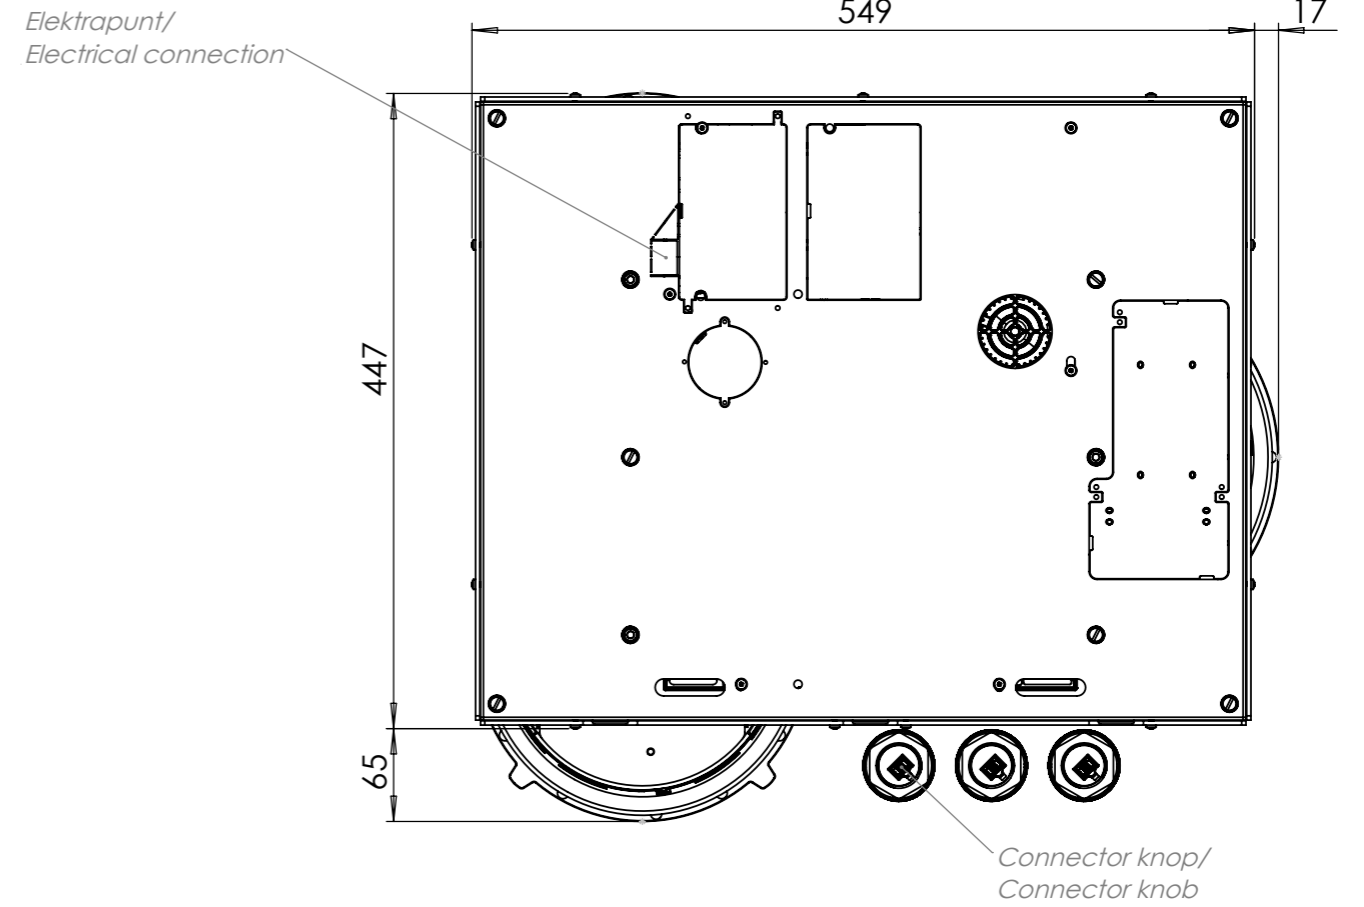

3D-visualization Front Side knob

Dimensions control knob

Front view

Top view

Control knob

Technical information

Technical information

Bovenaanzicht / Top view

Onderaanzicht / Bottom view

Vooraanzicht / Front view

Zijaanzicht / Side view

**Inclusief ondersteuningsset/
Including support bar*

Hole pattern

Technical information

Model	Cima-I Top Side
Nominal voltage	208 VAC / 240 VAC
Maximum power	5,928W (@208VAC) / 6,840W (@240VAC)
Unit dimensions (LxWxH)	17.60 × 21.61 × 3.54 inches 447 x 549 x 90 mm
Total height (including support set)	4.65 inches 118 mm
Minimum cabinet width	35.43 inches 900 mm
Minimum countertop depth	23.62 inches 600 mm
Countertop thickness	0.16-1.38 inches 4-35 mm
Type of cooking system	Induction
Model edition	Black

Vooraanzicht / Front view

Zijaanzicht / Side view

Hole pattern

Technical information

Model	Cima-I Front Side
Nominal voltage	208 VAC / 240 VAC
Maximum power	5,928W (@208VAC) / 6,840W (@240VAC)
Unit dimensions (LxWxH)	17.60 × 21.61 × 3.54 inches 447 x 549 x 90 mm
Total height (including support set)	4.65 inches 118 mm
Minimum cabinet width	35.43 inches 900 mm
Minimum countertop depth	25.59 inches 650 mm
Countertop thickness	0.16-1.38 inches 4-35 mm
Type of cooking system	Induction
Model edition	Black