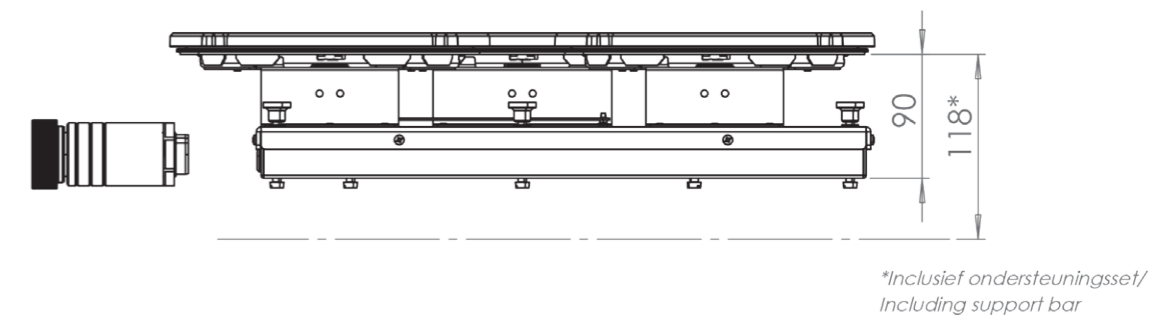

5. **Control knob**
ALUMINUM/GLASS

6. **Cassette**
ALUMINUM

Induction zones

Small zone

SMALL ZONE

Large zone

LARGE ZONE

Control knob

3D-visualization of Top Side knob

3D-visualization Front Side knob

Dimensions control knob

Front view

Top view

Control knob

Bovenaanzicht / Top view

Onderaanzicht / Bottom view

Vooraanzicht / Front view

Zijaanzicht / Side view

Hole pattern

Technical information

Model	Cima-I Front Side
Nominal voltage	208 VAC / 240 VAC
Maximum power	5,928W (@208VAC) / 6,840W (@240VAC)
Unit dimensions (LxWxH)	17.60 × 21.61 × 3.54 inches 447 x 549 x 90 mm
Total height (including support set)	4.65 inches 118 mm
Minimum cabinet width	35.43 inches 900 mm
Minimum countertop depth	25.59 inches 650 mm
Countertop thickness	0.16-1.38 inches 4-35 mm
Type of cooking system	Induction
Model edition	Black