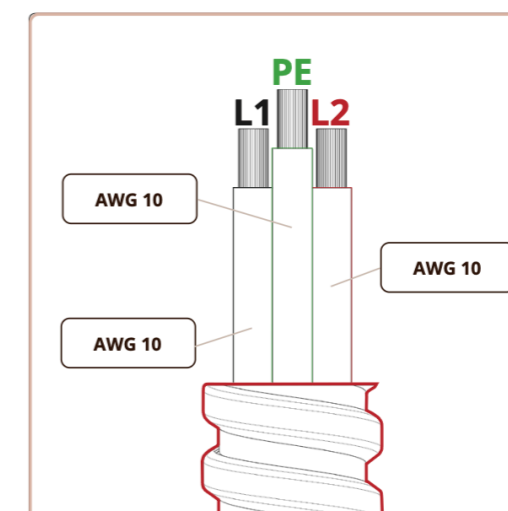

3D-visualization Front Side knob

Dimensions control knob

Front view

Top view

Control knob

Technical information

Technical information

Bovenaanzicht / Top view

Onderaanzicht / Bottom view

Vooraanzicht / Front view

Zijaanzicht / Side view

**Inclusief ondersteuningsset/
Including support bar*

Hole pattern

Technical information

Model	Cima-I Top Side
Nominal voltage	208 VAC / 240 VAC
Maximum power	5,928W (@208VAC) / 6,840W (@240VAC)
Unit dimensions (LxWxH)	17.60 × 21.61 × 3.54 inches 447 x 549 x 90 mm
Total height (including support set)	4.65 inches 118 mm
Minimum cabinet width	35.43 inches 900 mm
Minimum countertop depth	23.62 inches 600 mm
Countertop thickness	0.16-1.38 inches 4-35 mm
Type of cooking system	Induction
Model edition	Black

1. **Decorative ring small**
COATED ALUMINUM

2. **Decorative ring large**
COATED ALUMINUM

3. **Induction zone small**
COATED ALUMINUM/ CERAMIC GLASS

4. **Induction zone large**
COATED ALUMINUM/ CERAMIC GLASS

Vooraanzicht / Front view

Zijaanzicht / Side view

Hole pattern

Technical information

Model	Cima-I Front Side
Nominal voltage	208 VAC / 240 VAC
Maximum power	5,928W (@208VAC) / 6,840W (@240VAC)
Unit dimensions (LxWxH)	17.60 × 21.61 × 3.54 inches 447 x 549 x 90 mm
Total height (including support set)	4.65 inches 118 mm
Minimum cabinet width	35.43 inches 900 mm
Minimum countertop depth	25.59 inches 650 mm
Countertop thickness	0.16-1.38 inches 4-35 mm
Type of cooking system	Induction
Model edition	Black