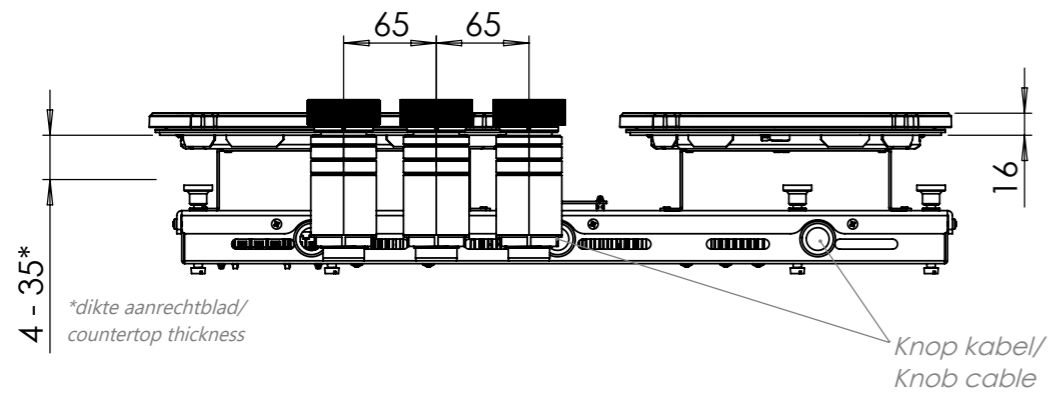

3D-visualization Front Side knob

Dimensions control knob

Front view

Top view

Control knob

Technical information

Technical information

Bovenaanzicht / Top view

Onderaanzicht / Bottom view

Vooraanzicht / Front view

Zijaanzicht / Side view

**Inclusief ondersteuningsset/
Including support bar*

Hole pattern

Technical information

Model	Cima-I Top Side
Nominal voltage	208 VAC / 240 VAC
Maximum power	5,928W (@208VAC) / 6,840W (@240VAC)
Unit dimensions (LxWxH)	17.60 × 21.61 × 3.54 inches 447 x 549 x 90 mm
Total height (including support set)	4.65 inches 118 mm
Minimum cabinet width	35.43 inches 900 mm
Minimum countertop depth	23.62 inches 600 mm
Countertop thickness	0.16-1.38 inches 4-35 mm
Type of cooking system	Induction
Model edition	Black

Vooraanzicht / Front view

Zijaanzicht / Side view

Hole pattern

Technical information

Model	Cima-I Front Side
Nominal voltage	208 VAC / 240 VAC
Maximum power	5,928W (@208VAC) / 6,840W (@240VAC)
Unit dimensions (LxWxH)	17.60 × 21.61 × 3.54 inches 447 x 549 x 90 mm
Total height (including support set)	4.65 inches 118 mm
Minimum cabinet width	35.43 inches 900 mm
Minimum countertop depth	25.59 inches 650 mm
Countertop thickness	0.16-1.38 inches 4-35 mm
Type of cooking system	Induction
Model edition	Black