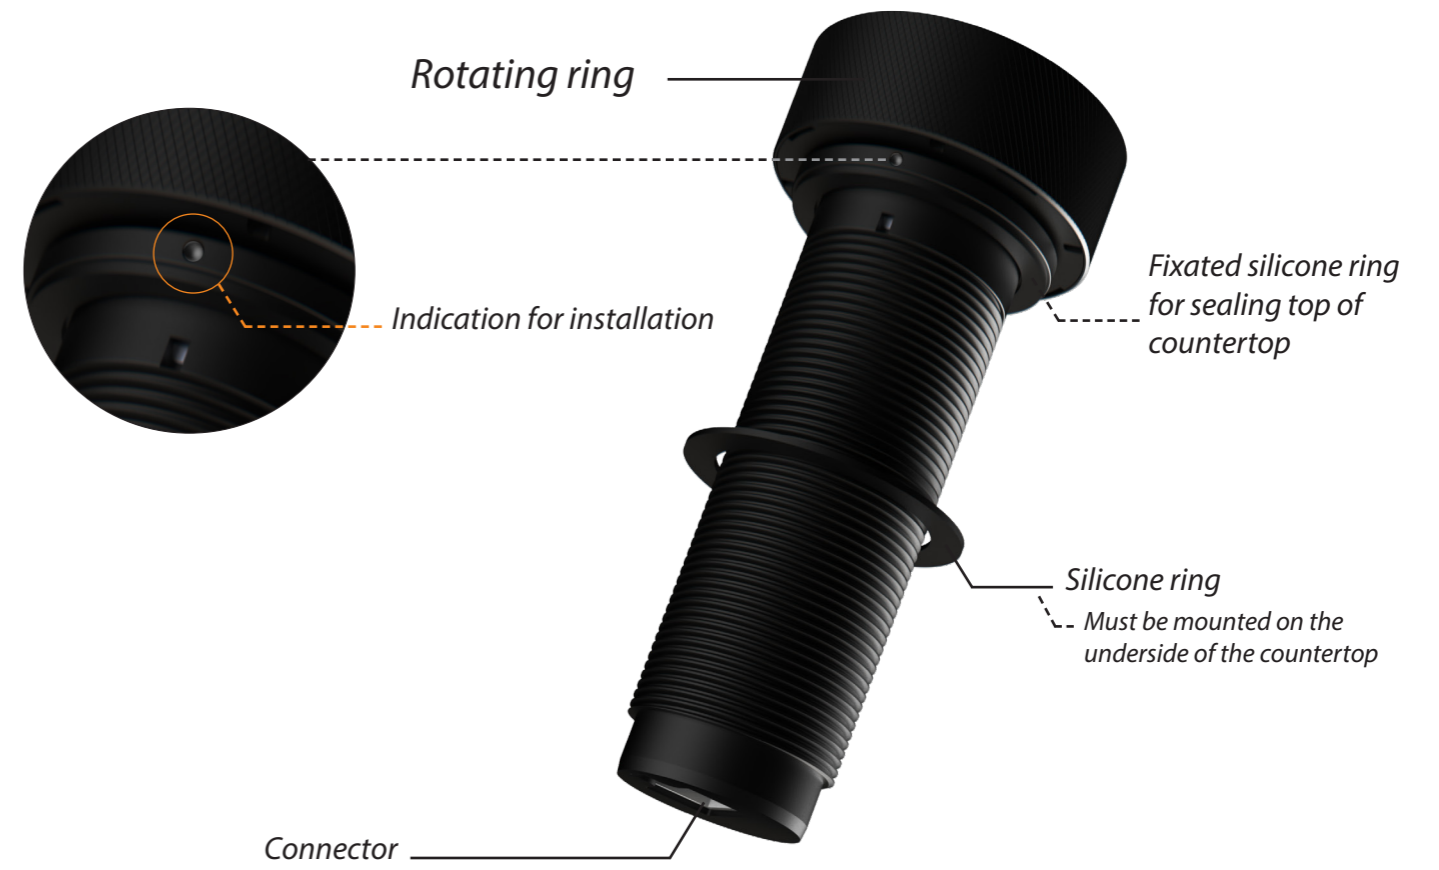

3D-visualization Front Side knob

Dimensions control knob

Front view

Top view

Control knob

Technical information

Technical information

Bovenaanzicht / Top view

Onderaanzicht / Bottom view

Vooraanzicht / Front view

Zijaanzicht / Side view

**Inclusief ondersteuningsset/
Including support bar*

Hole pattern

Technical information

Model	Cima-I Top Side
Nominal voltage	208 VAC / 240 VAC
Maximum power	5,928W (@208VAC) / 6,840W (@240VAC)
Unit dimensions (LxWxH)	17.60 × 21.61 × 3.54 inches 447 x 549 x 90 mm
Total height (including support set)	4.65 inches 118 mm
Minimum cabinet width	35.43 inches 900 mm
Minimum countertop depth	23.62 inches 600 mm
Countertop thickness	0.16-1.38 inches 4-35 mm
Type of cooking system	Induction
Model edition	Black