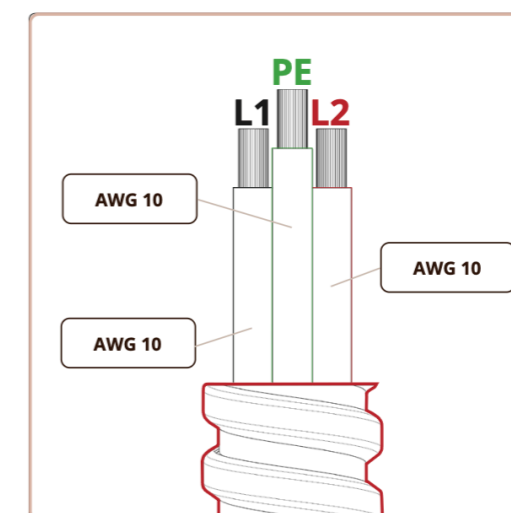

5. **Control knob**
ALUMINUM/GLASS

6. **Cassette**
ALUMINUM

Induction zones

Small zone

SMALL ZONE

Large zone

LARGE ZONE

Control knob

3D-visualization of Top Side knob

3D-visualization Front Side knob

Dimensions control knob

Front view

Top view

Control knob

Bovenaanzicht / Top view

Onderaanzicht / Bottom view

Vooraanzicht / Front view

Zijaanzicht / Side view

Hole pattern

Technical information

Model	Cima-I Front Side
Nominal voltage	208 VAC / 240 VAC
Maximum power	5,928W (@208VAC) / 6,840W (@240VAC)
Unit dimensions (LxWxH)	17.60 × 21.61 × 3.54 inches 447 x 549 x 90 mm
Total height (including support set)	4.65 inches 118 mm
Minimum cabinet width	35.43 inches 900 mm
Minimum countertop depth	25.59 inches 650 mm
Countertop thickness	0.16-1.38 inches 4-35 mm
Type of cooking system	Induction
Model edition	Black

Installation and handling instructions

Installation manual induction

User manual induction