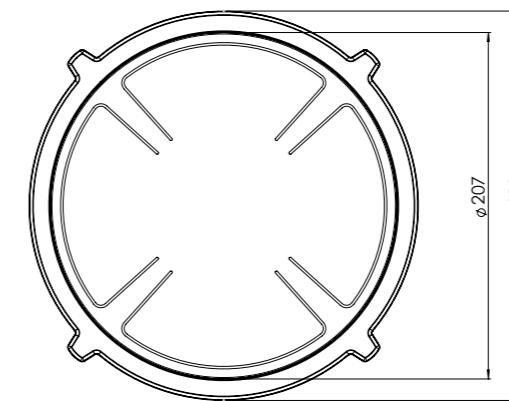

Onderaanzicht / Bottom view

Vooraanzicht / Front view

Zijaanzicht / Side view

**Inclusief ondersteuningsset/
Including support bar*

Hole pattern

Technical information

Model	Cima-I Top Side
Nominal voltage	208 VAC / 240 VAC
Maximum power	5,928W (@208VAC) / 6,840W (@240VAC)
Unit dimensions (LxWxH)	17.60 × 21.61 × 3.54 inches 447 x 549 x 90 mm
Total height (including support set)	4.65 inches 118 mm
Minimum cabinet width	35.43 inches 900 mm
Minimum countertop depth	23.62 inches 600 mm
Countertop thickness	0.16-1.38 inches 4-35 mm
Type of cooking system	Induction
Model edition	Black

1. **Decorative ring small**
COATED ALUMINUM

2. **Decorative ring large**
COATED ALUMINUM

3. **Induction zone small**
COATED ALUMINUM/ CERAMIC GLASS

4. **Induction zone large**
COATED ALUMINUM/ CERAMIC GLASS

5. **Control knob**
ALUMINUM/GLASS

6. **Cassette**
ALUMINUM

Induction zones

Small zone

SMALL ZONE

Large zone

LARGE ZONE

Control knob

Vooraanzicht / Front view

Zijaanzicht / Side view

Hole pattern

Technical information

Model	Cima-I Front Side
Nominal voltage	208 VAC / 240 VAC
Maximum power	5,928W (@208VAC) / 6,840W (@240VAC)
Unit dimensions (LxWxH)	17.60 × 21.61 × 3.54 inches 447 x 549 x 90 mm
Total height (including support set)	4.65 inches 118 mm
Minimum cabinet width	35.43 inches 900 mm
Minimum countertop depth	25.59 inches 650 mm
Countertop thickness	0.16-1.38 inches 4-35 mm
Type of cooking system	Induction
Model edition	Black