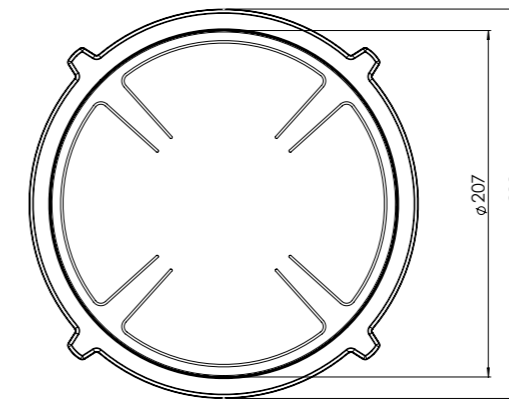

Made in Holland

PITT
COOKING

Induction

*Cima-I
Top Side*

TS INDUCTION 2026-3.1

Exploded view

- 1. **Decorative ring small**
COATED ALUMINUM
- 2. **Decorative ring large**
COATED ALUMINUM
- 3. **Induction zone small**
COATED ALUMINUM/ CERAMIC GLASS

- 4. **Induction zone large**
COATED ALUMINUM/ CERAMIC GLASS
- 5. **Control knob**
ALUMINUM/GLASS
- 6. **Cassette**
ALUMINUM

Induction zones

Small zone

SMALL ZONE

Large zone

LARGE ZONE

Control knob

3D-visualization of Top Side knob

Onderaanzicht / Bottom view

Vooraanzicht / Front view

Zijaanzicht / Side view

**Inclusief ondersteuningsset/
Including support bar*

Hole pattern

Technical information

Model	Cima-I Top Side
Nominal voltage	208 VAC / 240 VAC
Maximum power	5,928W (@208VAC) / 6,840W (@240VAC)
Unit dimensions (LxWxH)	17.60 × 21.61 × 3.54 inches 447 x 549 x 90 mm
Total height (including support set)	4.65 inches 118 mm
Minimum cabinet width	35.43 inches 900 mm
Minimum countertop depth	23.62 inches 600 mm
Countertop thickness	0.16-1.38 inches 4-35 mm
Type of cooking system	Induction
Model edition	Black

Vooraanzicht / Front view

Zijaanzicht / Side view

Hole pattern

Technical information

Model	Cima-I Front Side
Nominal voltage	208 VAC / 240 VAC
Maximum power	5,928W (@208VAC) / 6,840W (@240VAC)
Unit dimensions (LxWxH)	17.60 × 21.61 × 3.54 inches 447 x 549 x 90 mm
Total height (including support set)	4.65 inches 118 mm
Minimum cabinet width	35.43 inches 900 mm
Minimum countertop depth	25.59 inches 650 mm
Countertop thickness	0.16-1.38 inches 4-35 mm
Type of cooking system	Induction
Model edition	Black