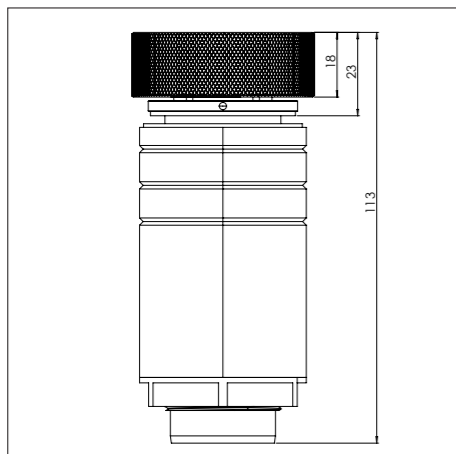

Onderaanzicht / Bottom view

Vooraanzicht / Front view

Zijaanzicht / Side view

**Inclusief ondersteuningsset/
Including support bar*

Hole pattern

Technical information

Model	Cima-I Top Side
Nominal voltage	208 VAC / 240 VAC
Maximum power	5,928W (@208VAC) / 6,840W (@240VAC)
Unit dimensions (LxWxH)	17.60 × 21.61 × 3.54 inches 447 x 549 x 90 mm
Total height (including support set)	4.65 inches 118 mm
Minimum cabinet width	35.43 inches 900 mm
Minimum countertop depth	23.62 inches 600 mm
Countertop thickness	0.16-1.38 inches 4-35 mm
Type of cooking system	Induction
Model edition	Black

3D-visualization of Top Side knob

3D-visualization Front Side knob

Dimensions control knob

Front view

Top view

Control knob

Bovenaanzicht / Top view

Onderaanzicht / Bottom view

Vooraanzicht / Front view

Zijaanzicht / Side view

Hole pattern

Technical information

Model	Cima-I Front Side
Nominal voltage	208 VAC / 240 VAC
Maximum power	5,928W (@208VAC) / 6,840W (@240VAC)
Unit dimensions (LxWxH)	17.60 × 21.61 × 3.54 inches 447 x 549 x 90 mm
Total height (including support set)	4.65 inches 118 mm
Minimum cabinet width	35.43 inches 900 mm
Minimum countertop depth	25.59 inches 650 mm
Countertop thickness	0.16-1.38 inches 4-35 mm
Type of cooking system	Induction
Model edition	Black