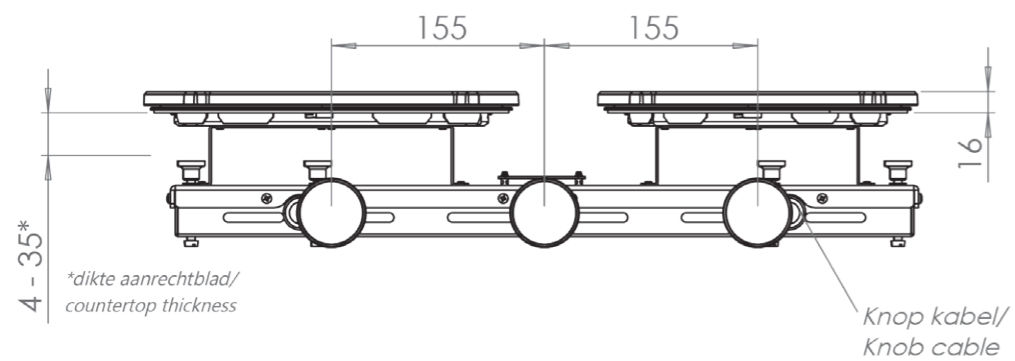

5. **Control knob**
ALUMINUM/GLASS

6. **Cassette**
ALUMINUM

Induction zones

Small zone

SMALL ZONE

Large zone

LARGE ZONE

Control knob

3D-visualization of Top Side knob

3D-visualization Front Side knob

Dimensions control knob

Front view

Top view

Control knob

Bovenaanzicht / Top view

Onderaanzicht / Bottom view

Vooraanzicht / Front view

Zijaanzicht / Side view

Hole pattern

Technical information

Model	Cima-I Front Side
Nominal voltage	208 VAC / 240 VAC
Maximum power	5,928W (@208VAC) / 6,840W (@240VAC)
Unit dimensions (LxWxH)	17.60 × 21.61 × 3.54 inches 447 x 549 x 90 mm
Total height (including support set)	4.65 inches 118 mm
Minimum cabinet width	35.43 inches 900 mm
Minimum countertop depth	25.59 inches 650 mm
Countertop thickness	0.16-1.38 inches 4-35 mm
Type of cooking system	Induction
Model edition	Black