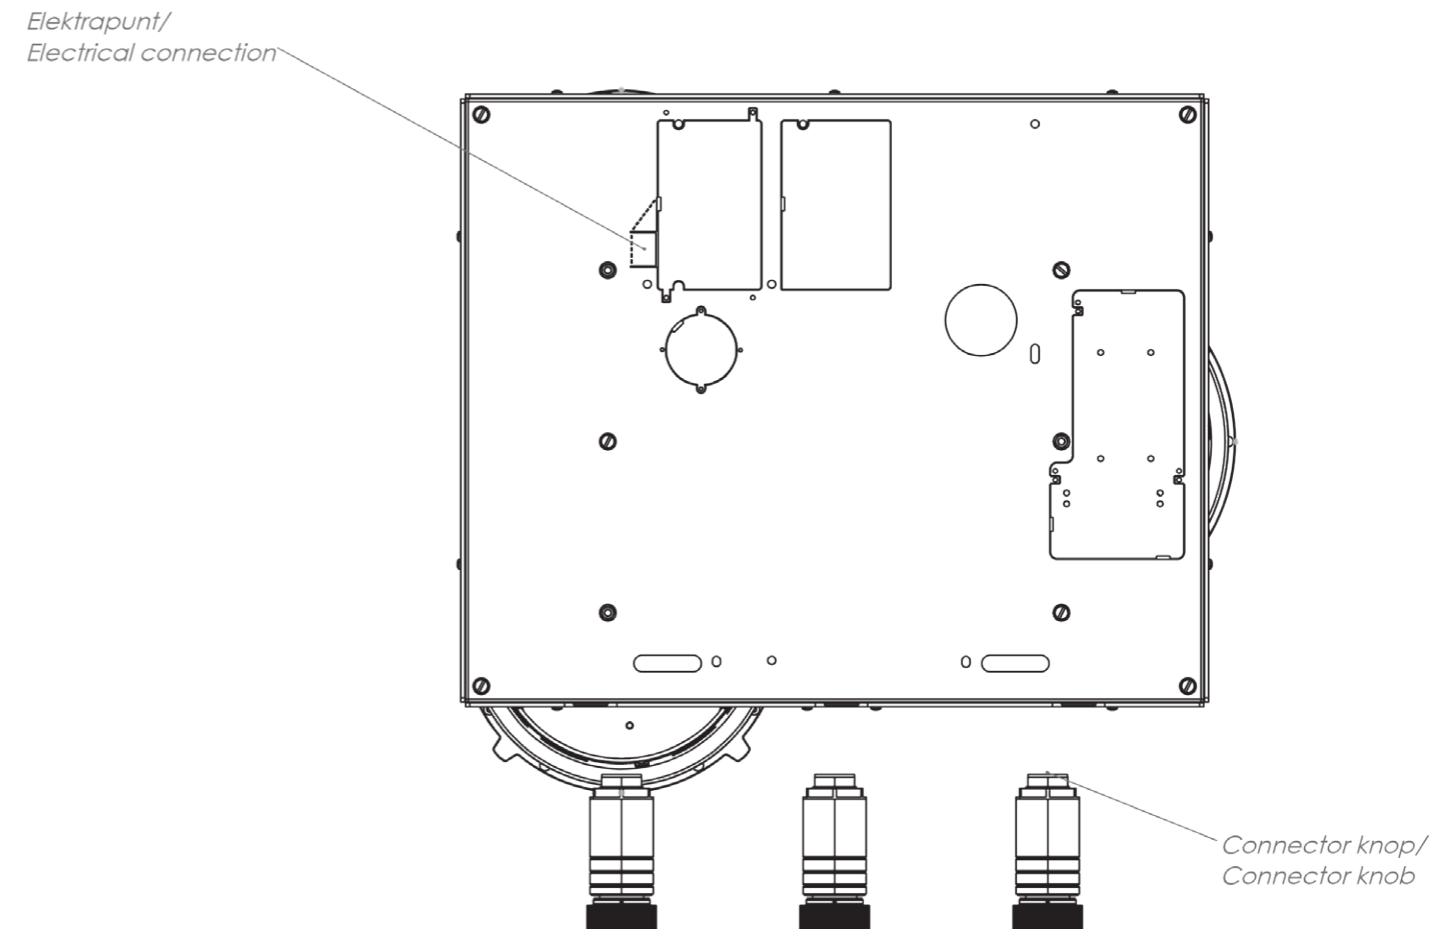

5. **Control knob**
ALUMINUM/GLASS

6. **Cassette**
ALUMINUM

Induction zones

Small zone

SMALL ZONE

Large zone

LARGE ZONE

Control knob

3D-visualization of Top Side knob

3D-visualization Front Side knob

Dimensions control knob

Front view

Top view

Control knob

Bovenaanzicht / Top view

Onderaanzicht / Bottom view

Vooraanzicht / Front view

Zijaanzicht / Side view

Hole pattern

Technical information

Model	Cima-I Front Side
Nominal voltage	208 VAC / 240 VAC
Maximum power	5,928W (@208VAC) / 6,840W (@240VAC)
Unit dimensions (LxWxH)	17.60 × 21.61 × 3.54 inches 447 x 549 x 90 mm
Total height (including support set)	4.65 inches 118 mm
Minimum cabinet width	35.43 inches 900 mm
Minimum countertop depth	25.59 inches 650 mm
Countertop thickness	0.16-1.38 inches 4-35 mm
Type of cooking system	Induction
Model edition	Black