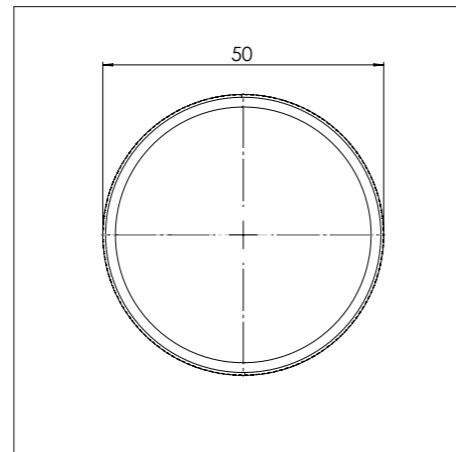

3D-visualization Front Side knob

Dimensions control knob

Front view

Top view

Control knob

Technical information

Technical information

Bovenaanzicht / Top view

Onderaanzicht / Bottom view

Vooraanzicht / Front view

Zijaanzicht / Side view

**Inclusief ondersteuningsset/
Including support bar*

Hole pattern

Technical information

Model	Cima-I Top Side
Nominal voltage	208 VAC / 240 VAC
Maximum power	5,928W (@208VAC) / 6,840W (@240VAC)
Unit dimensions (LxWxH)	17.60 × 21.61 × 3.54 inches 447 x 549 x 90 mm
Total height (including support set)	4.65 inches 118 mm
Minimum cabinet width	35.43 inches 900 mm
Minimum countertop depth	23.62 inches 600 mm
Countertop thickness	0.16-1.38 inches 4-35 mm
Type of cooking system	Induction
Model edition	Black

Vooraanzicht / Front view

Zijaanzicht / Side view

Hole pattern

Technical information

Model	Cima-I Front Side
Nominal voltage	208 VAC / 240 VAC
Maximum power	5,928W (@208VAC) / 6,840W (@240VAC)
Unit dimensions (LxWxH)	17.60 × 21.61 × 3.54 inches 447 x 549 x 90 mm
Total height (including support set)	4.65 inches 118 mm
Minimum cabinet width	35.43 inches 900 mm
Minimum countertop depth	25.59 inches 650 mm
Countertop thickness	0.16-1.38 inches 4-35 mm
Type of cooking system	Induction
Model edition	Black