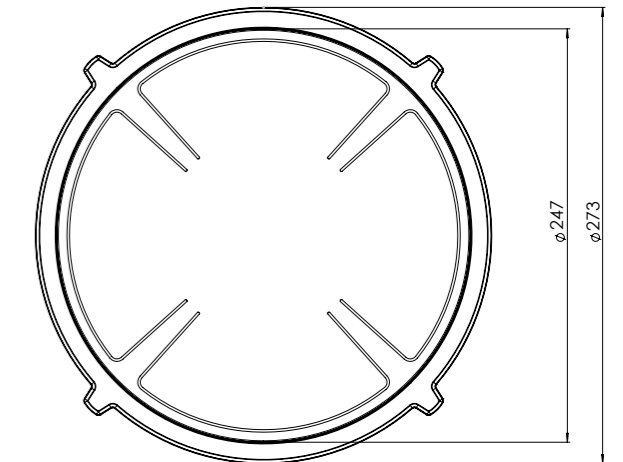

Onderaanzicht / Bottom view

Vooraanzicht / Front view

Zijaanzicht / Side view

**Inclusief ondersteuningsset/
Including support bar*

Hole pattern

Technical information

Model	Cima-I Top Side
Nominal voltage	208 VAC / 240 VAC
Maximum power	5,928W (@208VAC) / 6,840W (@240VAC)
Unit dimensions (LxWxH)	17.60 × 21.61 × 3.54 inches 447 x 549 x 90 mm
Total height (including support set)	4.65 inches 118 mm
Minimum cabinet width	35.43 inches 900 mm
Minimum countertop depth	23.62 inches 600 mm
Countertop thickness	0.16-1.38 inches 4-35 mm
Type of cooking system	Induction
Model edition	Black

5. **Control knob**
ALUMINUM/GLASS

6. **Cassette**
ALUMINUM

Induction zones

Small zone

SMALL ZONE

Large zone

LARGE ZONE

Control knob

3D-visualization of Top Side knob

3D-visualization Front Side knob

Dimensions control knob

Front view

Top view

Control knob

Bovenaanzicht / Top view

Onderaanzicht / Bottom view

Vooraanzicht / Front view

Zijaanzicht / Side view

Hole pattern

Technical information

Model	Cima-I Front Side
Nominal voltage	208 VAC / 240 VAC
Maximum power	5,928W (@208VAC) / 6,840W (@240VAC)
Unit dimensions (LxWxH)	17.60 × 21.61 × 3.54 inches 447 x 549 x 90 mm
Total height (including support set)	4.65 inches 118 mm
Minimum cabinet width	35.43 inches 900 mm
Minimum countertop depth	25.59 inches 650 mm
Countertop thickness	0.16-1.38 inches 4-35 mm
Type of cooking system	Induction
Model edition	Black