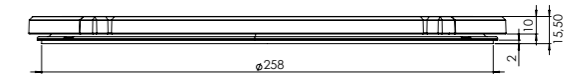

- 4. **Induction zone large**
COATED ALUMINUM/ CERAMIC GLASS
- 5. **Control knob**
ALUMINUM/GLASS
- 6. **Cassette**
ALUMINUM

Induction zones

Small zone

SMALL ZONE

Large zone

LARGE ZONE

Control knob

3D-visualization of Top Side knob

3D-visualization Front Side knob

Dimensions control knob

Front view

Top view

Control knob

Technical information

Technical information

Bovenaanzicht / Top view

Onderaanzicht / Bottom view

Vooraanzicht / Front view

Zijaanzicht / Side view

**Inclusief ondersteuningsset/
Including support bar*

Hole pattern

Technical information

Model	Cima-I Top Side
Nominal voltage	208 VAC / 240 VAC
Maximum power	5,928W (@208VAC) / 6,840W (@240VAC)
Unit dimensions (LxWxH)	17.60 × 21.61 × 3.54 inches 447 x 549 x 90 mm
Total height (including support set)	4.65 inches 118 mm
Minimum cabinet width	35.43 inches 900 mm
Minimum countertop depth	23.62 inches 600 mm
Countertop thickness	0.16-1.38 inches 4-35 mm
Type of cooking system	Induction
Model edition	Black

Vooraanzicht / Front view

Zijaanzicht / Side view

Hole pattern

Technical information

Model	Cima-I Front Side
Nominal voltage	208 VAC / 240 VAC
Maximum power	5,928W (@208VAC) / 6,840W (@240VAC)
Unit dimensions (LxWxH)	17.60 × 21.61 × 3.54 inches 447 x 549 x 90 mm
Total height (including support set)	4.65 inches 118 mm
Minimum cabinet width	35.43 inches 900 mm
Minimum countertop depth	25.59 inches 650 mm
Countertop thickness	0.16-1.38 inches 4-35 mm
Type of cooking system	Induction
Model edition	Black