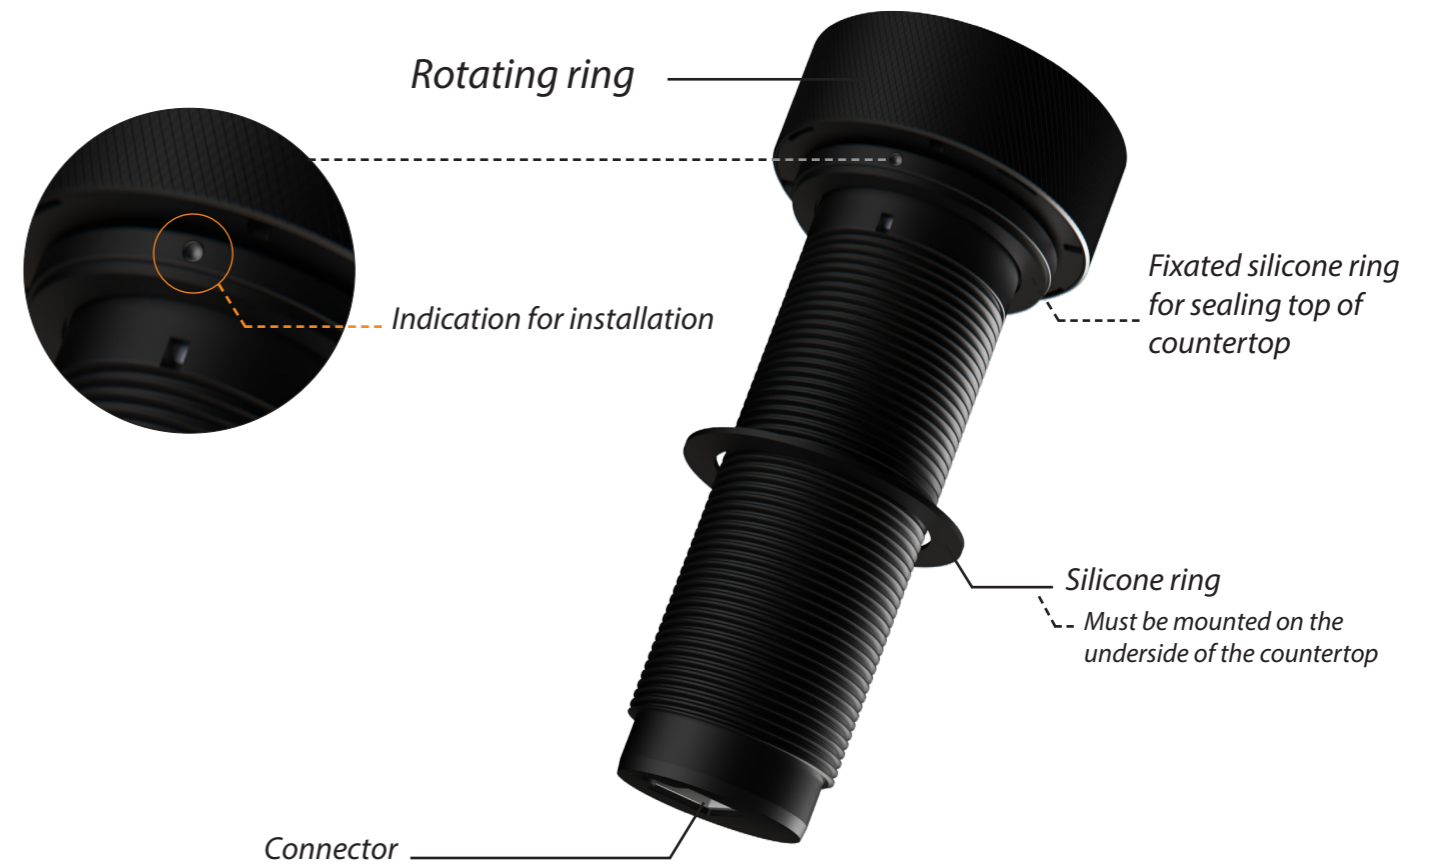

Induction zones

1. Decorative ring large
COATED ALUMINUM

2. Induction zone large
COATED ALUMINUM/ CERAMIC GLASS

3. Control knob
ALUMINUM/GLASS

4. Cassette
ALUMINUM

Large zone

LARGE ZONE

Control knob

3D-visualization of Top Side knob

3D-visualization Front Side knob

Dimensions control knob

Front view

Top view

Control knob

Technical drawing

Bovenaanzicht / Top view

Onderaanzicht / Bottom view

Vooraanzicht / Front view

Zijaanzicht / Side view

*Inclusief ondersteuningsset/
Including support bar

Hole pattern

Technical information

Model	Azuma-I Front Side
Nominal voltage	208 VAC / 240 VAC
Maximum power	2,600W (@208VAC) / 3,000W (@240VAC)
Unit dimensions (LxWxH)	17.60 x 14.57 x 3.54 inches 447 x 370 x 90 mm
Total height (including support set)	4.65 inches 118 mm
Minimum cabinet width	17.72 inches 450 mm
Minimum countertop depth	25.59 inches 650 mm
Countertop thickness	0.16-1.38 inches 4-35 mm
Type of cooking system	Induction
Model edition	Black