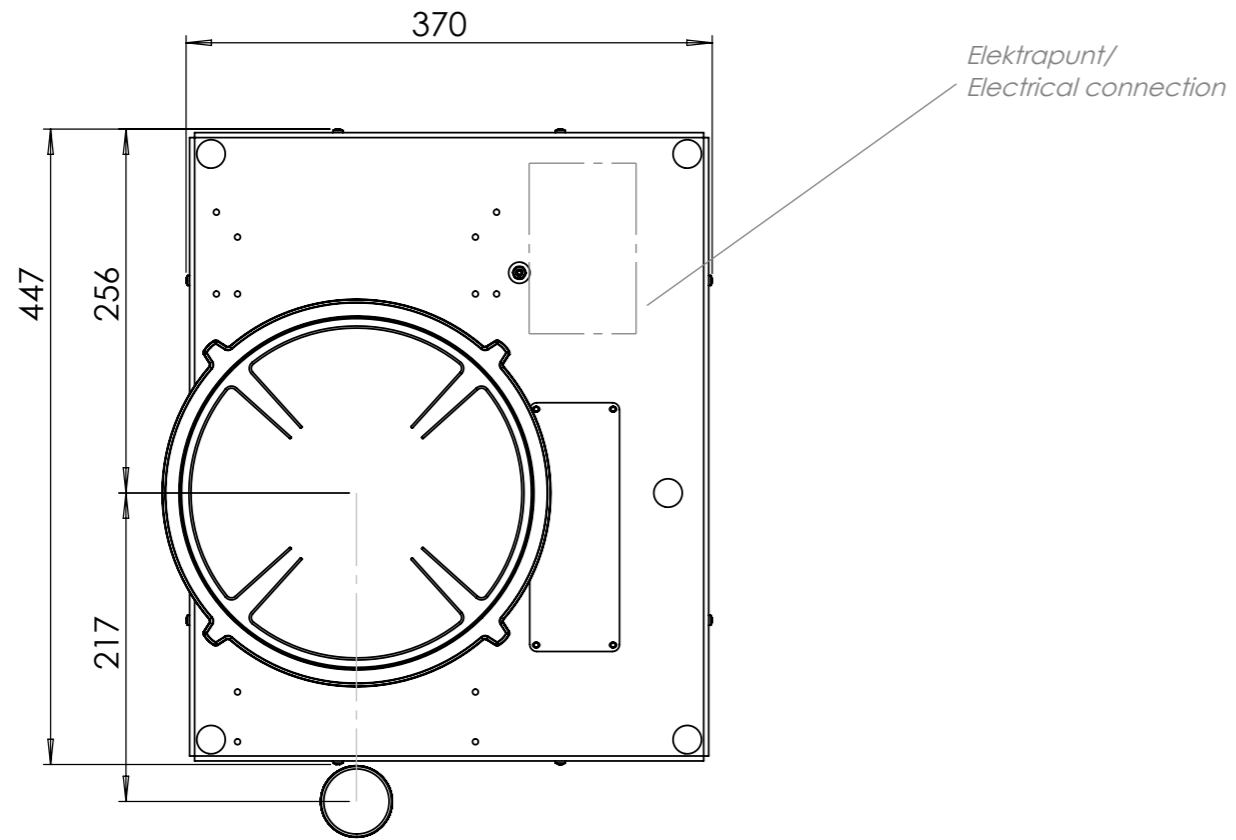

Dimensions control knob

Front view

Top view

Control knob

Bovenaanzicht / Top view

Onderaanzicht / Bottom view

Vooraanzicht / Front view

Zijaanzicht / Side view

Hole pattern

Technical information

Model	Azuma-I Top Side
Nominal voltage	208 VAC / 240 VAC
Maximum power	2,600W (@208VAC) / 3,000W (@240VAC)
Unit dimensions (LxWxH)	17.60 × 14.57 × 3.54 inches 447 x 370 x 90 mm
Total height (including support set)	4.65 inches 118 mm
Minimum cabinet width	17.72 inches 450 mm
Minimum countertop depth	23.62 inches 600 mm
Countertop thickness	0.16-1.38 inches 4-35 mm
Type of cooking system	Induction
Model edition	Black

Onderaanzicht / Bottom view

Vooraanzicht / Front view

Zijaanzicht / Side view

*Inclusief ondersteuningsset/
Including support bar

Hole pattern

Technical information

Model	Azuma-I Front Side
Nominal voltage	208 VAC / 240 VAC
Maximum power	2,600W (@208VAC) / 3,000W (@240VAC)
Unit dimensions (LxWxH)	17.60 x 14.57 x 3.54 inches 447 x 370 x 90 mm
Total height (including support set)	4.65 inches 118 mm
Minimum cabinet width	17.72 inches 450 mm
Minimum countertop depth	25.59 inches 650 mm
Countertop thickness	0.16-1.38 inches 4-35 mm
Type of cooking system	Induction
Model edition	Black