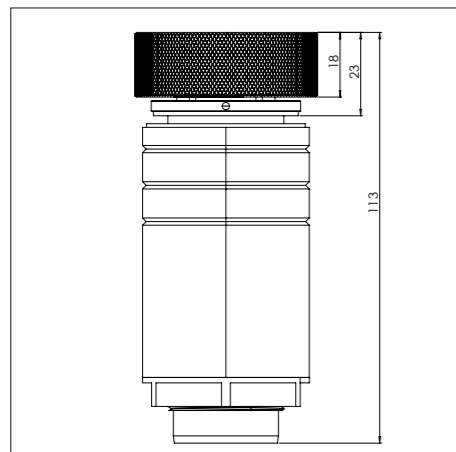

2. **Induction zone small**
COATED ALUMINUM/ CERAMIC GLASS

3. **Control knob**
ALUMINUM/GLASS

4. **Cassette**
ALUMINUM

Large zone

LARGE ZONE

Control knob

3D-visualization of Top Side knob

3D-visualization Front Side knob

Dimensions control knob

Front view

Top view

Control knob

Bovenaanzicht / Top view

Onderaanzicht / Bottom view

Vooraanzicht / Front view

Zijaanzicht / Side view

Hole pattern

Technical information

Model	Azuma-I Top Side
Nominal voltage	208 VAC / 240 VAC
Maximum power	2,600W (@208VAC) / 3,000W (@240VAC)
Unit dimensions (LxWxH)	17.60 × 14.57 × 3.54 inches 447 x 370 x 90 mm
Total height (including support set)	4.65 inches 118 mm
Minimum cabinet width	17.72 inches 450 mm
Minimum countertop depth	23.62 inches 600 mm
Countertop thickness	0.16-1.38 inches 4-35 mm
Type of cooking system	Induction
Model edition	Black

Onderaanzicht / Bottom view

Vooraanzicht / Front view

Zijaanzicht / Side view

*Inclusief ondersteuningsset/
Including support bar

Hole pattern

Technical information

Model	Azuma-I Front Side
Nominal voltage	208 VAC / 240 VAC
Maximum power	2,600W (@208VAC) / 3,000W (@240VAC)
Unit dimensions (LxWxH)	17.60 x 14.57 x 3.54 inches 447 x 370 x 90 mm
Total height (including support set)	4.65 inches 118 mm
Minimum cabinet width	17.72 inches 450 mm
Minimum countertop depth	25.59 inches 650 mm
Countertop thickness	0.16-1.38 inches 4-35 mm
Type of cooking system	Induction
Model edition	Black