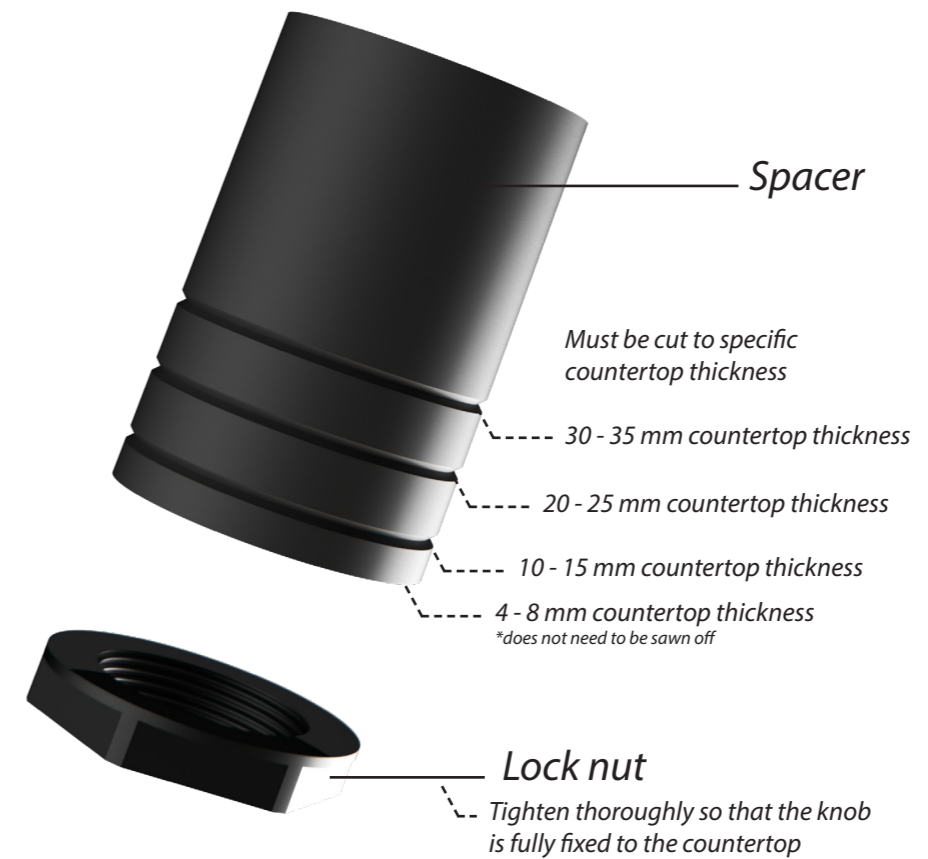

Induction zones

1. Decorative ring large
COATED ALUMINUM

2. Induction zone large
COATED ALUMINUM/ CERAMIC GLASS

3. Control knob
ALUMINUM/GLASS

4. Cassette
ALUMINUM

Large zone

LARGE ZONE

Control knob

3D-visualization of Top Side knob

3D-visualization Front Side knob

Dimensions control knob

Front view

Top view

Control knob

Technical drawing

Bovenaanzicht / Top view