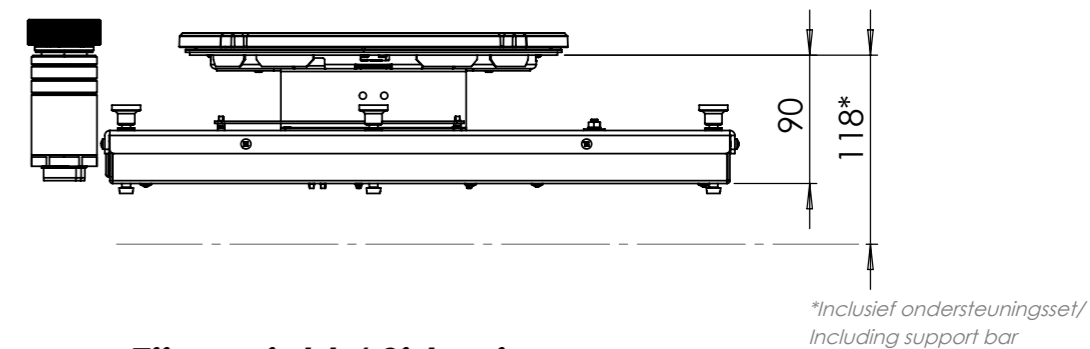

Dimensions control knob

Front view

Top view

Control knob

Bovenaanzicht / Top view

Onderaanzicht / Bottom view

Vooraanzicht / Front view

Zijaanzicht / Side view

Hole pattern

Technical information

Model	Azuma-I Top Side
Nominal voltage	208 VAC / 240 VAC
Maximum power	2,600W (@208VAC) / 3,000W (@240VAC)
Unit dimensions (LxWxH)	17.60 × 14.57 × 3.54 inches 447 x 370 x 90 mm
Total height (including support set)	4.65 inches 118 mm
Minimum cabinet width	17.72 inches 450 mm
Minimum countertop depth	23.62 inches 600 mm
Countertop thickness	0.16-1.38 inches 4-35 mm
Type of cooking system	Induction
Model edition	Black

Onderaanzicht / Bottom view

Vooraanzicht / Front view

Zijaanzicht / Side view

*Inclusief ondersteuningsset/
Including support bar

Hole pattern

Technical information

Model	Azuma-I Front Side
Nominal voltage	208 VAC / 240 VAC
Maximum power	2,600W (@208VAC) / 3,000W (@240VAC)
Unit dimensions (LxWxH)	17.60 x 14.57 x 3.54 inches 447 x 370 x 90 mm
Total height (including support set)	4.65 inches 118 mm
Minimum cabinet width	17.72 inches 450 mm
Minimum countertop depth	25.59 inches 650 mm
Countertop thickness	0.16-1.38 inches 4-35 mm
Type of cooking system	Induction
Model edition	Black