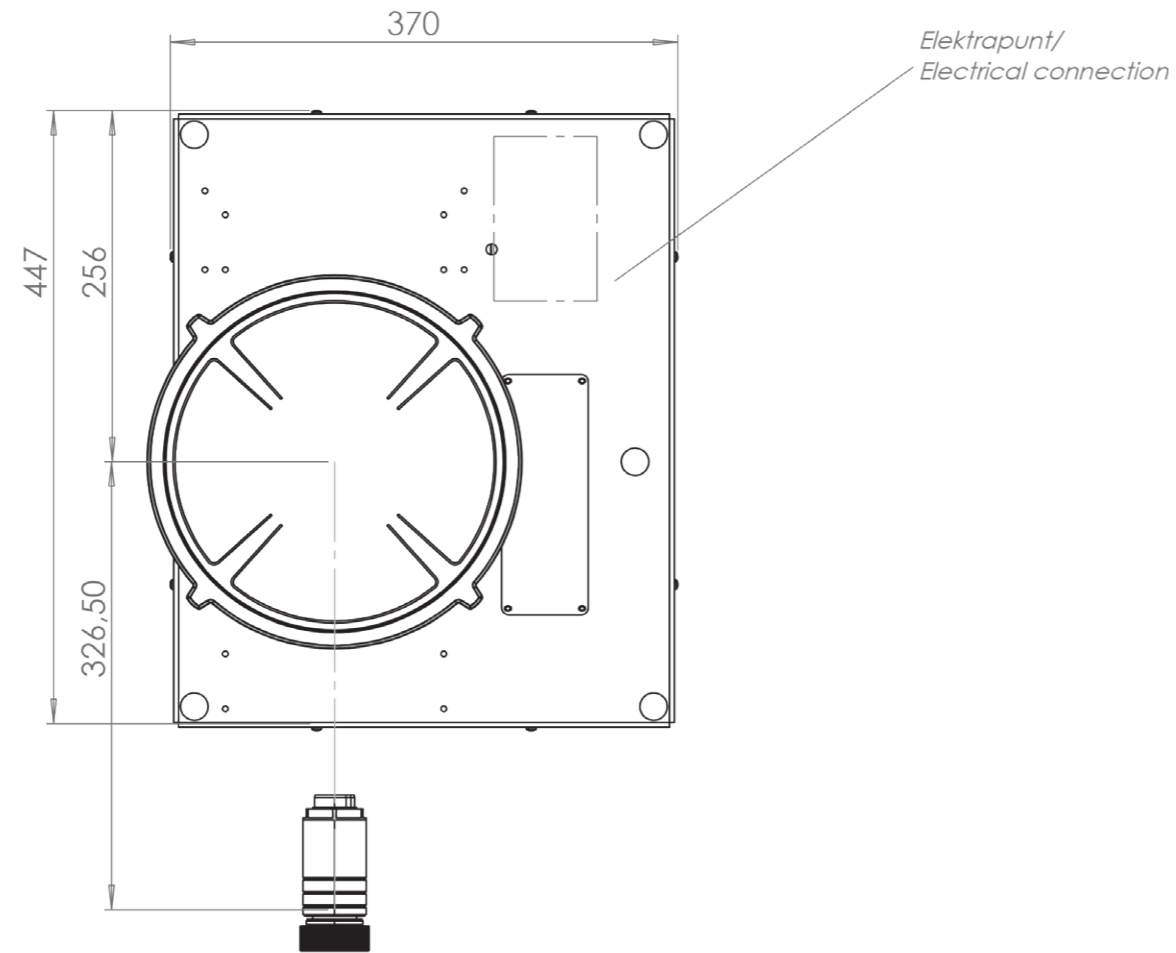

Hole pattern

Technical information

Model	Azuma-I Top Side
Nominal voltage	208 VAC / 240 VAC
Maximum power	2,600W (@208VAC) / 3,000W (@240VAC)
Unit dimensions (LxWxH)	17.60 × 14.57 × 3.54 inches 447 x 370 x 90 mm
Total height (including support set)	4.65 inches 118 mm
Minimum cabinet width	17.72 inches 450 mm
Minimum countertop depth	23.62 inches 600 mm
Countertop thickness	0.16-1.38 inches 4-35 mm
Type of cooking system	Induction
Model edition	Black

Induction zones

1. Decorative ring large
COATED ALUMINUM

2. Induction zone large
COATED ALUMINUM/ CERAMIC GLASS

3. Control knob
ALUMINUM/GLASS

4. Cassette
ALUMINUM

Large zone

LARGE ZONE

Control knob

3D-visualization of Top Side knob

3D-visualization Front Side knob

Dimensions control knob

Front view

Top view

Control knob

Technical drawing

Bovenaanzicht / Top view

Onderaanzicht / Bottom view

Vooraanzicht / Front view

Zijaanzicht / Side view

*Inclusief ondersteuningsset/
Including support bar

Hole pattern

Technical information

Model	Azuma-I Front Side
Nominal voltage	208 VAC / 240 VAC
Maximum power	2,600W (@208VAC) / 3,000W (@240VAC)
Unit dimensions (LxWxH)	17.60 x 14.57 x 3.54 inches 447 x 370 x 90 mm
Total height (including support set)	4.65 inches 118 mm
Minimum cabinet width	17.72 inches 450 mm
Minimum countertop depth	25.59 inches 650 mm
Countertop thickness	0.16-1.38 inches 4-35 mm
Type of cooking system	Induction
Model edition	Black