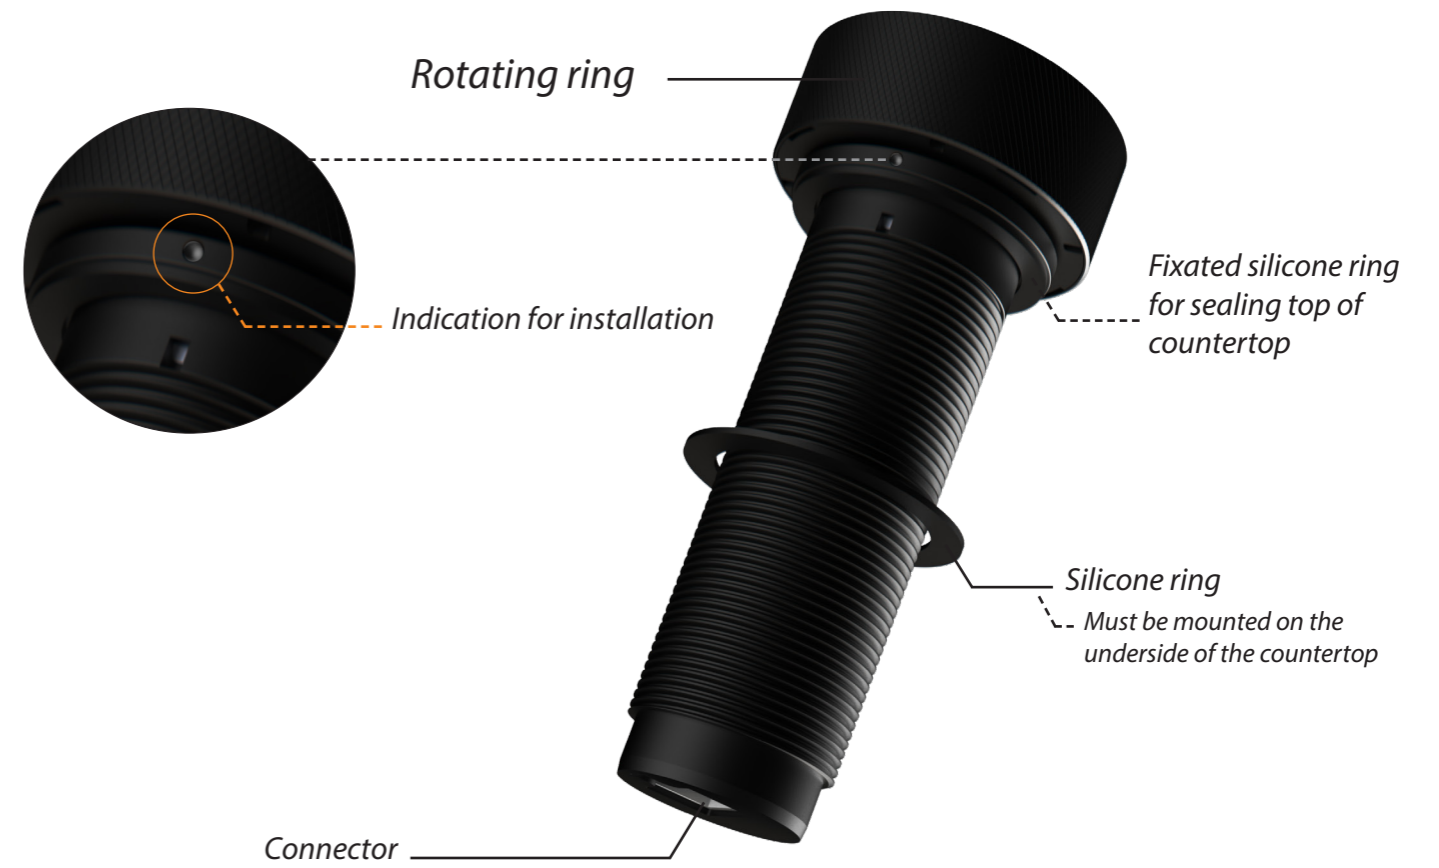

Dimensions control knob

Front view

Top view

Control knob

Bovenaanzicht / Top view

Onderaanzicht / Bottom view

Vooraanzicht / Front view

Zijaanzicht / Side view

Hole pattern

Technical information

Model	Azuma-I Top Side
Nominal voltage	208 VAC / 240 VAC
Maximum power	2,600W (@208VAC) / 3,000W (@240VAC)
Unit dimensions (LxWxH)	17.60 × 14.57 × 3.54 inches 447 x 370 x 90 mm
Total height (including support set)	4.65 inches 118 mm
Minimum cabinet width	17.72 inches 450 mm
Minimum countertop depth	23.62 inches 600 mm
Countertop thickness	0.16-1.38 inches 4-35 mm
Type of cooking system	Induction
Model edition	Black