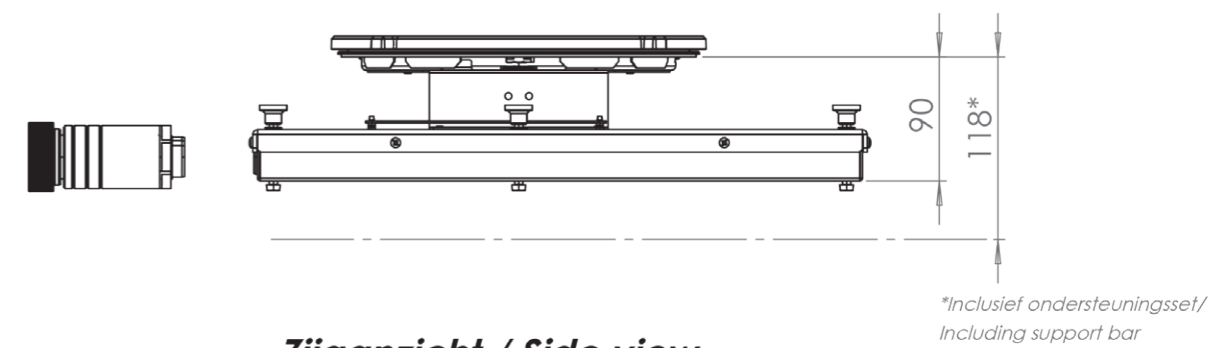

3D-visualization of Top Side knob

3D-visualization Front Side knob

Dimensions control knob

Front view

Top view

Control knob

Technical drawing

Bovenaanzicht / Top view

Onderaanzicht / Bottom view

Vooraanzicht / Front view

Zijaanzicht / Side view

*Inclusief ondersteuningsset/
Including support bar

Hole pattern

Technical information

Model	Azuma-I Front Side
Nominal voltage	208 VAC / 240 VAC
Maximum power	2,600W (@208VAC) / 3,000W (@240VAC)
Unit dimensions (LxWxH)	17.60 x 14.57 x 3.54 inches 447 x 370 x 90 mm
Total height (including support set)	4.65 inches 118 mm
Minimum cabinet width	17.72 inches 450 mm
Minimum countertop depth	25.59 inches 650 mm
Countertop thickness	0.16-1.38 inches 4-35 mm
Type of cooking system	Induction
Model edition	Black