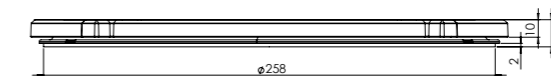

Induction zones

1. Decorative ring large
COATED ALUMINUM

2. Induction zone large
COATED ALUMINUM/ CERAMIC GLASS

3. Control knob
ALUMINUM/GLASS

4. Cassette
ALUMINUM

Large zone

LARGE ZONE

Control knob

3D-visualization of Top Side knob

3D-visualization Front Side knob

Dimensions control knob

Front view

Top view

Control knob

Technical drawing

Bovenaanzicht / Top view

Onderaanzicht / Bottom view

Vooraanzicht / Front view

Zijaanzicht / Side view

*Inclusief ondersteuningsset/
Including support bar

Hole pattern

Technical information

Model	Azuma-I Front Side
Nominal voltage	208 VAC / 240 VAC
Maximum power	2,600W (@208VAC) / 3,000W (@240VAC)
Unit dimensions (LxWxH)	17.60 x 14.57 x 3.54 inches 447 x 370 x 90 mm
Total height (including support set)	4.65 inches 118 mm
Minimum cabinet width	17.72 inches 450 mm
Minimum countertop depth	25.59 inches 650 mm
Countertop thickness	0.16-1.38 inches 4-35 mm
Type of cooking system	Induction
Model edition	Black