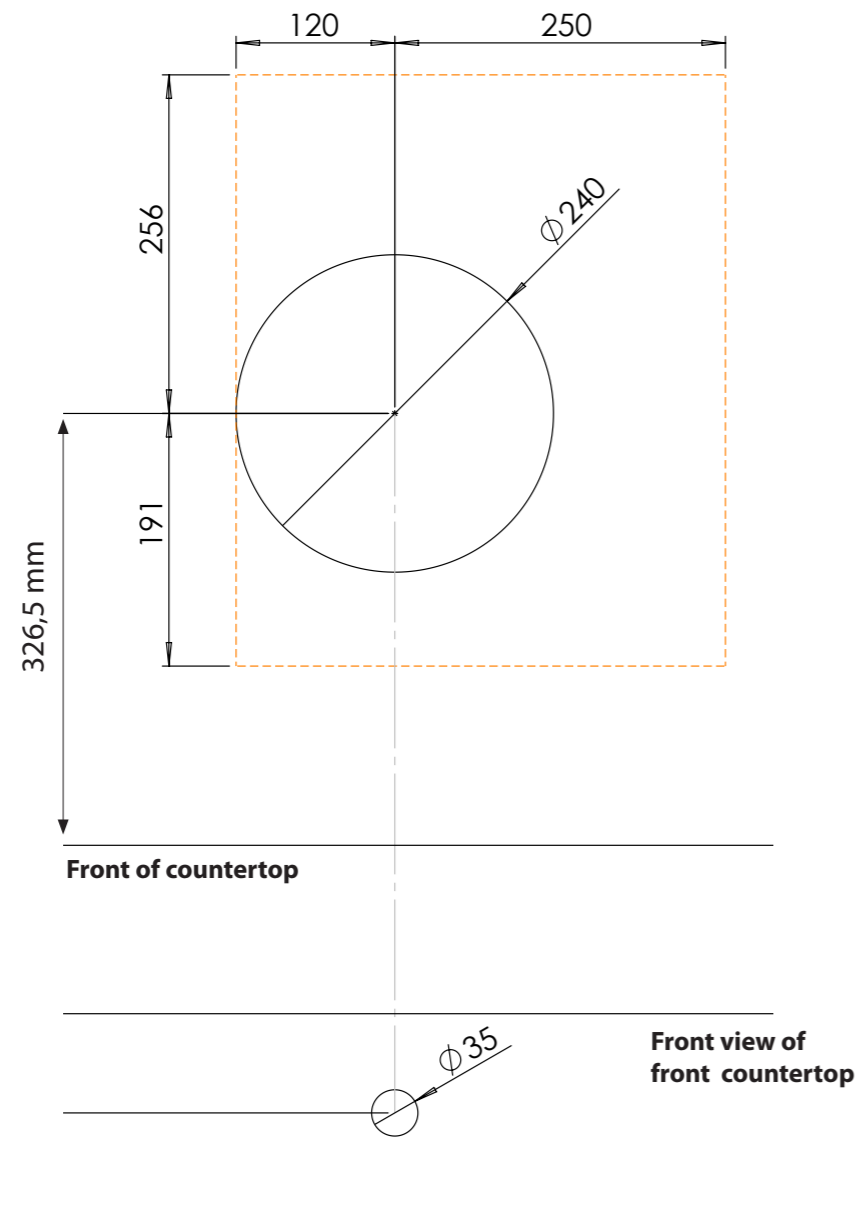

Hole pattern

Technical information

Model	Azuma-I Top Side
Nominal voltage	208 VAC / 240 VAC
Maximum power	2,600W (@208VAC) / 3,000W (@240VAC)
Unit dimensions (LxWxH)	17.60 × 14.57 × 3.54 inches 447 x 370 x 90 mm
Total height (including support set)	4.65 inches 118 mm
Minimum cabinet width	17.72 inches 450 mm
Minimum countertop depth	23.62 inches 600 mm
Countertop thickness	0.16-1.38 inches 4-35 mm
Type of cooking system	Induction
Model edition	Black

3D-visualization of Top Side knob

3D-visualization Front Side knob

Dimensions control knob

Front view

Top view

Control knob

Technical drawing

Bovenaanzicht / Top view

Onderaanzicht / Bottom view

Vooraanzicht / Front view

Zijaanzicht / Side view

*Inclusief ondersteuningsset/
Including support bar

Hole pattern

Technical information

Model	Azuma-I Front Side
Nominal voltage	208 VAC / 240 VAC
Maximum power	2,600W (@208VAC) / 3,000W (@240VAC)
Unit dimensions (LxWxH)	17.60 x 14.57 x 3.54 inches 447 x 370 x 90 mm
Total height (including support set)	4.65 inches 118 mm
Minimum cabinet width	17.72 inches 450 mm
Minimum countertop depth	25.59 inches 650 mm
Countertop thickness	0.16-1.38 inches 4-35 mm
Type of cooking system	Induction
Model edition	Black