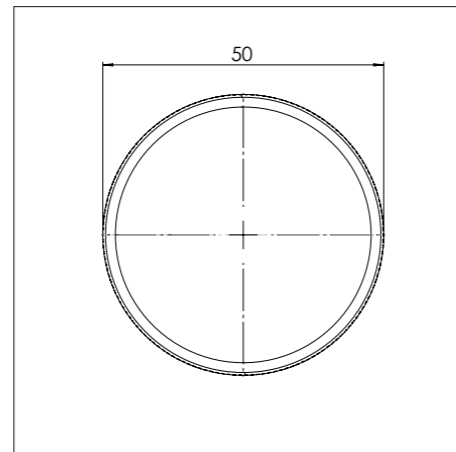

Hole pattern

Technical information

Model	Azuma-I Top Side
Nominal voltage	208 VAC / 240 VAC
Maximum power	2,600W (@208VAC) / 3,000W (@240VAC)
Unit dimensions (LxWxH)	17.60 × 14.57 × 3.54 inches 447 x 370 x 90 mm
Total height (including support set)	4.65 inches 118 mm
Minimum cabinet width	17.72 inches 450 mm
Minimum countertop depth	23.62 inches 600 mm
Countertop thickness	0.16-1.38 inches 4-35 mm
Type of cooking system	Induction
Model edition	Black

Induction zones

1. Decorative ring large
COATED ALUMINUM

2. Induction zone large
COATED ALUMINUM/ CERAMIC GLASS

3. Control knob
ALUMINUM/GLASS

4. Cassette
ALUMINUM

Large zone

LARGE ZONE

Control knob

3D-visualization of Top Side knob

3D-visualization Front Side knob

Dimensions control knob

Front view

Top view

Control knob

Technical drawing

Bovenaanzicht / Top view

Onderaanzicht / Bottom view

Vooraanzicht / Front view

Zijaanzicht / Side view

*Inclusief ondersteuningsset/
Including support bar

Hole pattern

Technical information

Model	Azuma-I Front Side
Nominal voltage	208 VAC / 240 VAC
Maximum power	2,600W (@208VAC) / 3,000W (@240VAC)
Unit dimensions (LxWxH)	17.60 x 14.57 x 3.54 inches 447 x 370 x 90 mm
Total height (including support set)	4.65 inches 118 mm
Minimum cabinet width	17.72 inches 450 mm
Minimum countertop depth	25.59 inches 650 mm
Countertop thickness	0.16-1.38 inches 4-35 mm
Type of cooking system	Induction
Model edition	Black