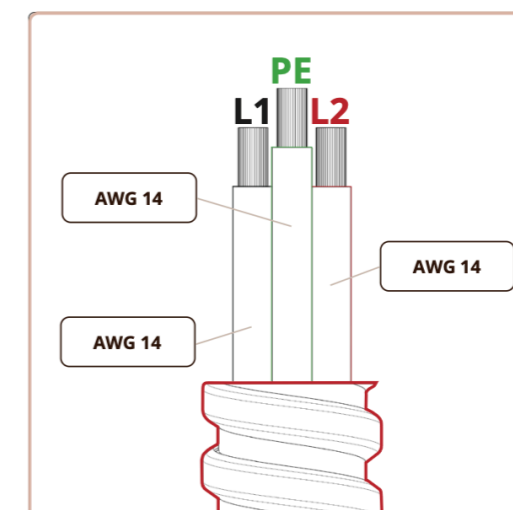

3D-visualization of Top Side knob

3D-visualization Front Side knob

Dimensions control knob

Front view

Top view

Control knob

Technical drawing

Bovenaanzicht / Top view

Onderaanzicht / Bottom view

Vooraanzicht / Front view

Zijaanzicht / Side view

*Inclusief ondersteuningsset/
Including support bar

Hole pattern

Technical information

Model	Azuma-I Front Side
Nominal voltage	208 VAC / 240 VAC
Maximum power	2,600W (@208VAC) / 3,000W (@240VAC)
Unit dimensions (LxWxH)	17.60 x 14.57 x 3.54 inches 447 x 370 x 90 mm
Total height (including support set)	4.65 inches 118 mm
Minimum cabinet width	17.72 inches 450 mm
Minimum countertop depth	25.59 inches 650 mm
Countertop thickness	0.16-1.38 inches 4-35 mm
Type of cooking system	Induction
Model edition	Black

Installation and handling instructions

Installation manual induction

User manual induction