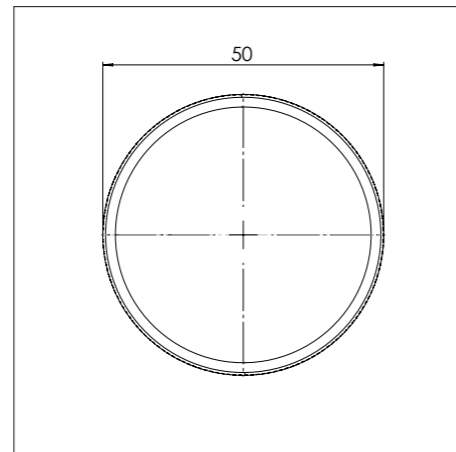

2. **Induction zone small**
COATED ALUMINUM/ CERAMIC GLASS

3. **Control knob**
ALUMINUM/GLASS

4. **Cassette**
ALUMINUM

Large zone

LARGE ZONE

Control knob

3D-visualization of Top Side knob

3D-visualization Front Side knob

Dimensions control knob

Front view

Top view

Control knob

Bovenaanzicht / Top view

Onderaanzicht / Bottom view

Vooraanzicht / Front view

Zijaanzicht / Side view

Hole pattern

Technical information

Model	Azuma-I Top Side
Nominal voltage	208 VAC / 240 VAC
Maximum power	2,600W (@208VAC) / 3,000W (@240VAC)
Unit dimensions (LxWxH)	17.60 × 14.57 × 3.54 inches 447 x 370 x 90 mm
Total height (including support set)	4.65 inches 118 mm
Minimum cabinet width	17.72 inches 450 mm
Minimum countertop depth	23.62 inches 600 mm
Countertop thickness	0.16-1.38 inches 4-35 mm
Type of cooking system	Induction
Model edition	Black

Onderaanzicht / Bottom view

Vooraanzicht / Front view

Zijaanzicht / Side view

*Inclusief ondersteuningsset/
Including support bar

Hole pattern

Technical information

Model	Azuma-I Front Side
Nominal voltage	208 VAC / 240 VAC
Maximum power	2,600W (@208VAC) / 3,000W (@240VAC)
Unit dimensions (LxWxH)	17.60 x 14.57 x 3.54 inches 447 x 370 x 90 mm
Total height (including support set)	4.65 inches 118 mm
Minimum cabinet width	17.72 inches 450 mm
Minimum countertop depth	25.59 inches 650 mm
Countertop thickness	0.16-1.38 inches 4-35 mm
Type of cooking system	Induction
Model edition	Black