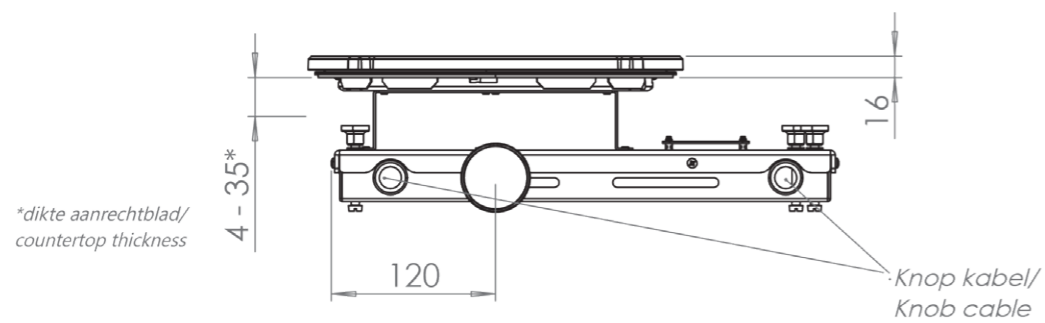

3D-visualization of Top Side knob

3D-visualization Front Side knob

Dimensions control knob

Front view

Top view

Control knob

Technical drawing

Bovenaanzicht / Top view

Onderaanzicht / Bottom view

Vooraanzicht / Front view

Zijaanzicht / Side view

*Inclusief ondersteuningsset/
Including support bar

Hole pattern

Technical information

Model	Azuma-I Front Side
Nominal voltage	208 VAC / 240 VAC
Maximum power	2,600W (@208VAC) / 3,000W (@240VAC)
Unit dimensions (LxWxH)	17.60 x 14.57 x 3.54 inches 447 x 370 x 90 mm
Total height (including support set)	4.65 inches 118 mm
Minimum cabinet width	17.72 inches 450 mm
Minimum countertop depth	25.59 inches 650 mm
Countertop thickness	0.16-1.38 inches 4-35 mm
Type of cooking system	Induction
Model edition	Black