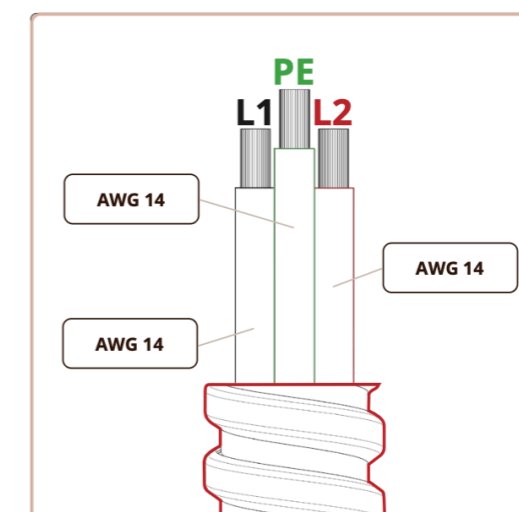

2. **Induction zone small**
COATED ALUMINUM/ CERAMIC GLASS

3. **Control knob**
ALUMINUM/GLASS

4. **Cassette**
ALUMINUM

Large zone

LARGE ZONE

Control knob

3D-visualization of Top Side knob

3D-visualization Front Side knob

Dimensions control knob

Front view

Top view

Control knob

Bovenaanzicht / Top view

Onderaanzicht / Bottom view

Vooraanzicht / Front view

Zijaanzicht / Side view

Hole pattern

Technical information

Model	Azuma-I Top Side
Nominal voltage	208 VAC / 240 VAC
Maximum power	2,600W (@208VAC) / 3,000W (@240VAC)
Unit dimensions (LxWxH)	17.60 × 14.57 × 3.54 inches 447 x 370 x 90 mm
Total height (including support set)	4.65 inches 118 mm
Minimum cabinet width	17.72 inches 450 mm
Minimum countertop depth	23.62 inches 600 mm
Countertop thickness	0.16-1.38 inches 4-35 mm
Type of cooking system	Induction
Model edition	Black

Onderaanzicht / Bottom view

Vooraanzicht / Front view

Zijaanzicht / Side view

*Inclusief ondersteuningsset/
Including support bar

Hole pattern

Technical information

Model	Azuma-I Front Side
Nominal voltage	208 VAC / 240 VAC
Maximum power	2,600W (@208VAC) / 3,000W (@240VAC)
Unit dimensions (LxWxH)	17.60 x 14.57 x 3.54 inches 447 x 370 x 90 mm
Total height (including support set)	4.65 inches 118 mm
Minimum cabinet width	17.72 inches 450 mm
Minimum countertop depth	25.59 inches 650 mm
Countertop thickness	0.16-1.38 inches 4-35 mm
Type of cooking system	Induction
Model edition	Black