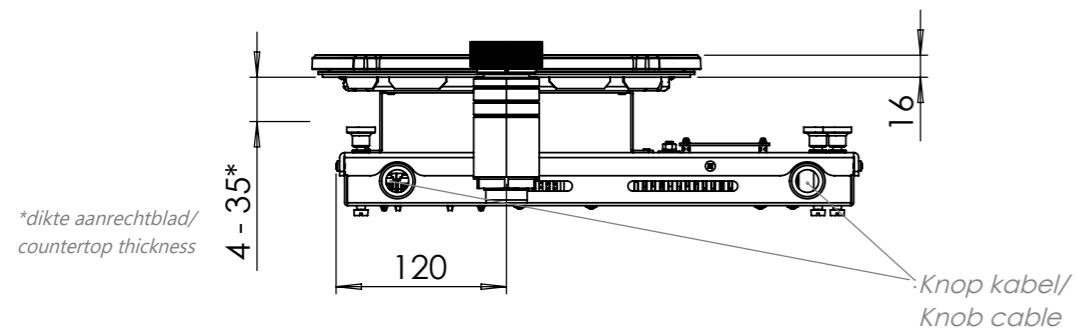

Dimensions control knob

Front view

Top view

Control knob

Bovenaanzicht / Top view

Onderaanzicht / Bottom view

Vooraanzicht / Front view

Zijaanzicht / Side view

Hole pattern

Technical information

Model	Azuma-I Top Side
Nominal voltage	208 VAC / 240 VAC
Maximum power	2,600W (@208VAC) / 3,000W (@240VAC)
Unit dimensions (LxWxH)	17.60 × 14.57 × 3.54 inches 447 x 370 x 90 mm
Total height (including support set)	4.65 inches 118 mm
Minimum cabinet width	17.72 inches 450 mm
Minimum countertop depth	23.62 inches 600 mm
Countertop thickness	0.16-1.38 inches 4-35 mm
Type of cooking system	Induction
Model edition	Black

Onderaanzicht / Bottom view

Vooraanzicht / Front view

Zijaanzicht / Side view

*Inclusief ondersteuningsset/
Including support bar

Hole pattern

Technical information

Model	Azuma-I Front Side
Nominal voltage	208 VAC / 240 VAC
Maximum power	2,600W (@208VAC) / 3,000W (@240VAC)
Unit dimensions (LxWxH)	17.60 x 14.57 x 3.54 inches 447 x 370 x 90 mm
Total height (including support set)	4.65 inches 118 mm
Minimum cabinet width	17.72 inches 450 mm
Minimum countertop depth	25.59 inches 650 mm
Countertop thickness	0.16-1.38 inches 4-35 mm
Type of cooking system	Induction
Model edition	Black