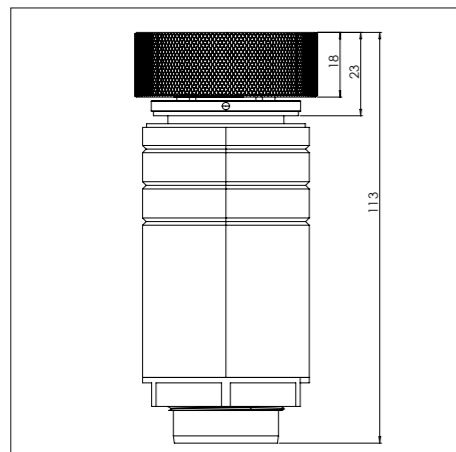

Hole pattern

Technical information

Model	Azuma-I Top Side
Nominal voltage	208 VAC / 240 VAC
Maximum power	2,600W (@208VAC) / 3,000W (@240VAC)
Unit dimensions (LxWxH)	17.60 × 14.57 × 3.54 inches 447 x 370 x 90 mm
Total height (including support set)	4.65 inches 118 mm
Minimum cabinet width	17.72 inches 450 mm
Minimum countertop depth	23.62 inches 600 mm
Countertop thickness	0.16-1.38 inches 4-35 mm
Type of cooking system	Induction
Model edition	Black

Induction zones

1. Decorative ring large
COATED ALUMINUM

2. Induction zone large
COATED ALUMINUM/ CERAMIC GLASS

3. Control knob
ALUMINUM/GLASS

4. Cassette
ALUMINUM

Large zone

LARGE ZONE

Control knob

3D-visualization of Top Side knob

3D-visualization Front Side knob

Dimensions control knob

Front view

Top view

Control knob

Technical drawing

Bovenaanzicht / Top view

Onderaanzicht / Bottom view

Vooraanzicht / Front view

Zijaanzicht / Side view

*Inclusief ondersteuningsset/
Including support bar

Hole pattern

Technical information

Model	Azuma-I Front Side
Nominal voltage	208 VAC / 240 VAC
Maximum power	2,600W (@208VAC) / 3,000W (@240VAC)
Unit dimensions (LxWxH)	17.60 x 14.57 x 3.54 inches 447 x 370 x 90 mm
Total height (including support set)	4.65 inches 118 mm
Minimum cabinet width	17.72 inches 450 mm
Minimum countertop depth	25.59 inches 650 mm
Countertop thickness	0.16-1.38 inches 4-35 mm
Type of cooking system	Induction
Model edition	Black