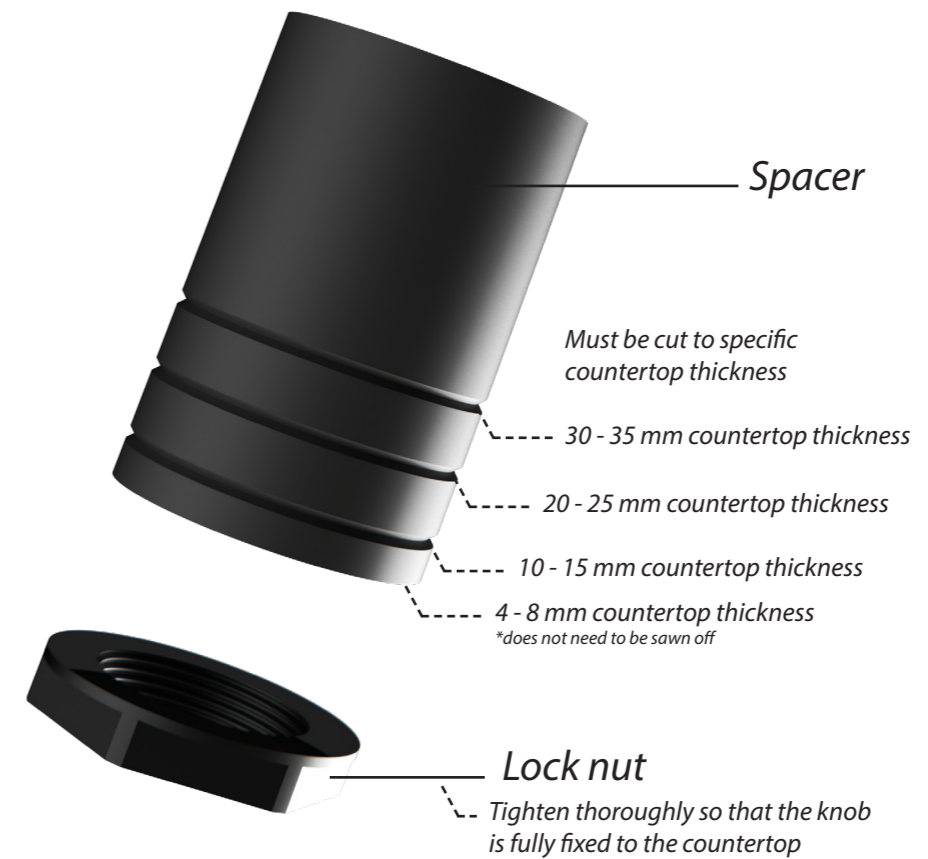

2. **Induction zone small**
COATED ALUMINUM/ CERAMIC GLASS

3. **Control knob**
ALUMINUM/GLASS

4. **Cassette**
ALUMINUM

Large zone

LARGE ZONE

Control knob

3D-visualization of Top Side knob

3D-visualization Front Side knob

Dimensions control knob

Front view

Top view

Control knob

Bovenaanzicht / Top view

Onderaanzicht / Bottom view

Vooraanzicht / Front view

Zijaanzicht / Side view

Hole pattern

Technical information

Model	Azuma-I Top Side
Nominal voltage	208 VAC / 240 VAC
Maximum power	2,600W (@208VAC) / 3,000W (@240VAC)
Unit dimensions (LxWxH)	17.60 × 14.57 × 3.54 inches 447 x 370 x 90 mm
Total height (including support set)	4.65 inches 118 mm
Minimum cabinet width	17.72 inches 450 mm
Minimum countertop depth	23.62 inches 600 mm
Countertop thickness	0.16-1.38 inches 4-35 mm
Type of cooking system	Induction
Model edition	Black