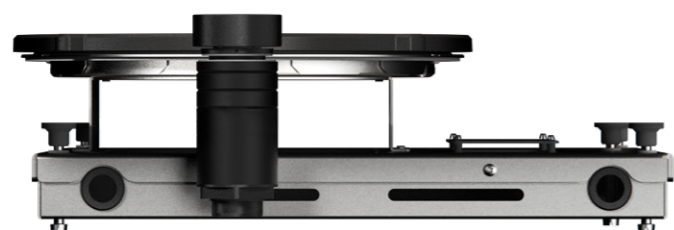

Made in Holland

PITT
COOKING

Induction

Azuma-I

Top Side

Exploded view

Induction zones

1. **Decorative ring small**
COATED ALUMINUM

2. **Induction zone small**
COATED ALUMINUM/ CERAMIC GLASS

3. **Control knob**
ALUMINUM/GLASS

4. **Cassette**
ALUMINUM

Large zone

LARGE ZONE

Control knob

3D-visualization of Top Side knob

3D-visualization Front Side knob

Hole pattern

Technical information

Model	Azuma-I Top Side
Nominal voltage	208 VAC / 240 VAC
Maximum power	2,600W (@208VAC) / 3,000W (@240VAC)
Unit dimensions (LxWxH)	17.60 × 14.57 × 3.54 inches 447 x 370 x 90 mm
Total height (including support set)	4.65 inches 118 mm
Minimum cabinet width	17.72 inches 450 mm
Minimum countertop depth	23.62 inches 600 mm
Countertop thickness	0.16-1.38 inches 4-35 mm
Type of cooking system	Induction
Model edition	Black

Onderaanzicht / Bottom view

Vooraanzicht / Front view

Zijaanzicht / Side view

*Inclusief ondersteuningsset/
Including support bar

Hole pattern

Technical information

Model	Azuma-I Front Side
Nominal voltage	208 VAC / 240 VAC
Maximum power	2,600W (@208VAC) / 3,000W (@240VAC)
Unit dimensions (LxWxH)	17.60 x 14.57 x 3.54 inches 447 x 370 x 90 mm
Total height (including support set)	4.65 inches 118 mm
Minimum cabinet width	17.72 inches 450 mm
Minimum countertop depth	25.59 inches 650 mm
Countertop thickness	0.16-1.38 inches 4-35 mm
Type of cooking system	Induction
Model edition	Black