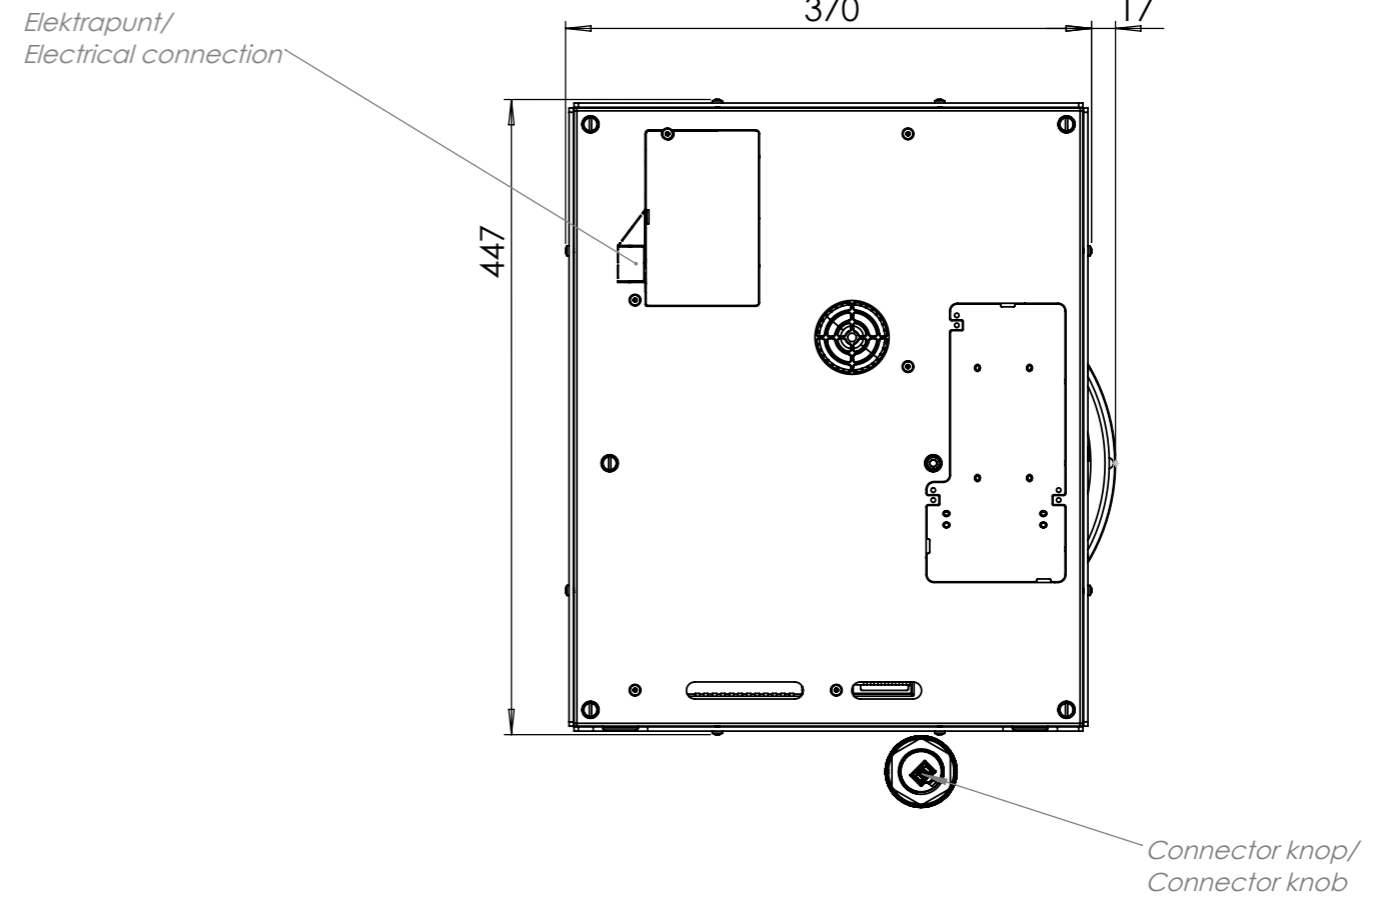

Dimensions control knob

Front view

Top view

Control knob

Bovenaanzicht / Top view

Onderaanzicht / Bottom view

Vooraanzicht / Front view

Zijaanzicht / Side view

Hole pattern

Technical information

Model	Azuma-I Top Side
Nominal voltage	208 VAC / 240 VAC
Maximum power	2,600W (@208VAC) / 3,000W (@240VAC)
Unit dimensions (LxWxH)	17.60 × 14.57 × 3.54 inches 447 x 370 x 90 mm
Total height (including support set)	4.65 inches 118 mm
Minimum cabinet width	17.72 inches 450 mm
Minimum countertop depth	23.62 inches 600 mm
Countertop thickness	0.16-1.38 inches 4-35 mm
Type of cooking system	Induction
Model edition	Black

Onderaanzicht / Bottom view

Vooraanzicht / Front view

Zijaanzicht / Side view

*Inclusief ondersteuningsset/
Including support bar

Hole pattern

Technical information

Model	Azuma-I Front Side
Nominal voltage	208 VAC / 240 VAC
Maximum power	2,600W (@208VAC) / 3,000W (@240VAC)
Unit dimensions (LxWxH)	17.60 x 14.57 x 3.54 inches 447 x 370 x 90 mm
Total height (including support set)	4.65 inches 118 mm
Minimum cabinet width	17.72 inches 450 mm
Minimum countertop depth	25.59 inches 650 mm
Countertop thickness	0.16-1.38 inches 4-35 mm
Type of cooking system	Induction
Model edition	Black