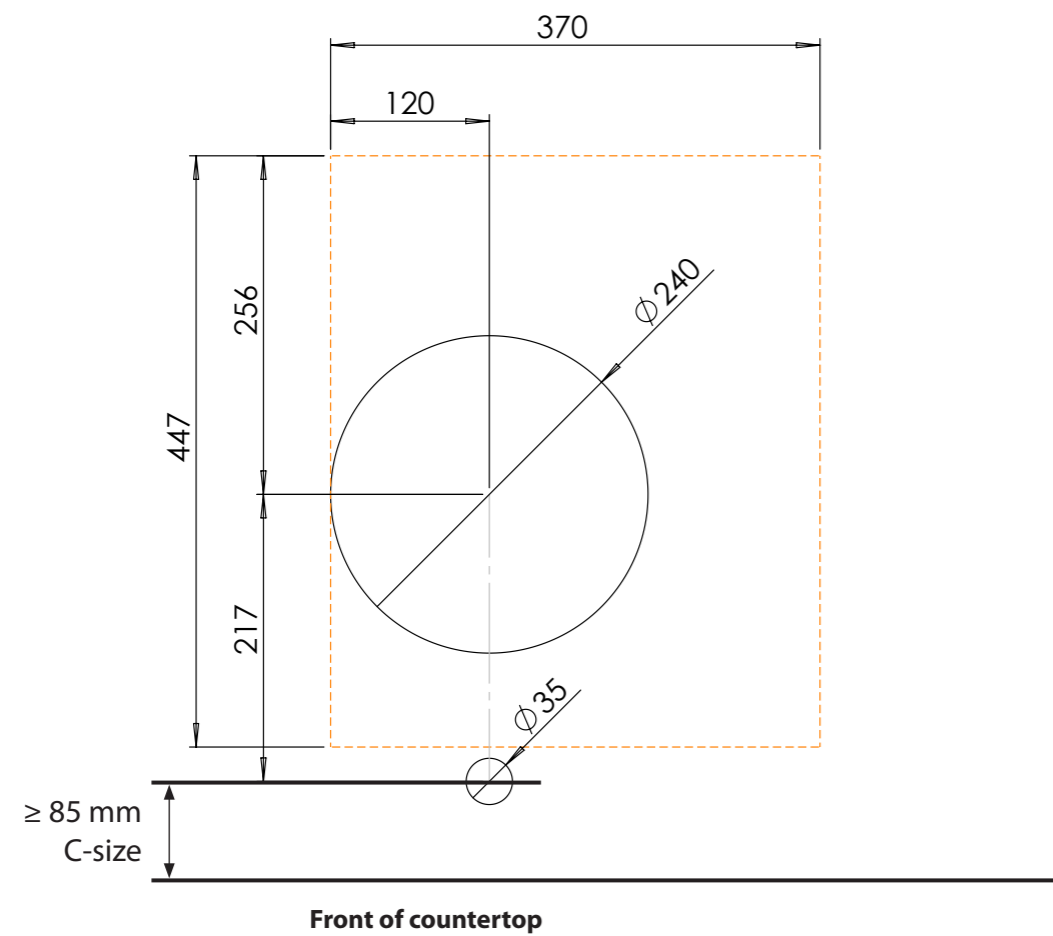

Dimensions control knob

Front view

Top view

Control knob

Bovenaanzicht / Top view

Onderaanzicht / Bottom view

Vooraanzicht / Front view

Zijaanzicht / Side view

Hole pattern

Technical information

Model	Azuma-I Top Side
Nominal voltage	208 VAC / 240 VAC
Maximum power	2,600W (@208VAC) / 3,000W (@240VAC)
Unit dimensions (LxWxH)	17.60 × 14.57 × 3.54 inches 447 x 370 x 90 mm
Total height (including support set)	4.65 inches 118 mm
Minimum cabinet width	17.72 inches 450 mm
Minimum countertop depth	23.62 inches 600 mm
Countertop thickness	0.16-1.38 inches 4-35 mm
Type of cooking system	Induction
Model edition	Black

Onderaanzicht / Bottom view

Vooraanzicht / Front view

Zijaanzicht / Side view

*Inclusief ondersteuningsset/
Including support bar

Hole pattern

Technical information

Model	Azuma-I Front Side
Nominal voltage	208 VAC / 240 VAC
Maximum power	2,600W (@208VAC) / 3,000W (@240VAC)
Unit dimensions (LxWxH)	17.60 x 14.57 x 3.54 inches 447 x 370 x 90 mm
Total height (including support set)	4.65 inches 118 mm
Minimum cabinet width	17.72 inches 450 mm
Minimum countertop depth	25.59 inches 650 mm
Countertop thickness	0.16-1.38 inches 4-35 mm
Type of cooking system	Induction
Model edition	Black