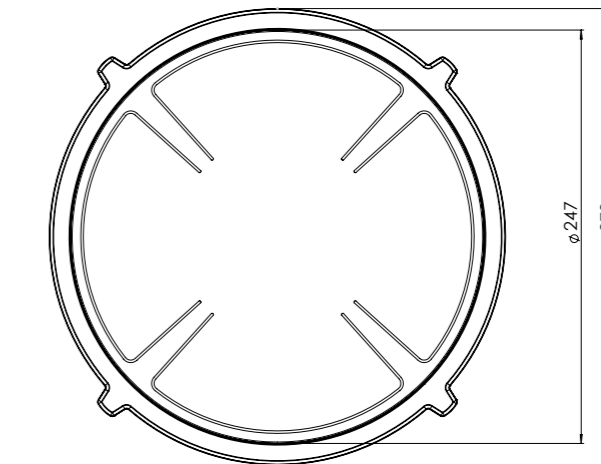

Hole pattern

Technical information

Model	Azuma-I Top Side
Nominal voltage	208 VAC / 240 VAC
Maximum power	2,600W (@208VAC) / 3,000W (@240VAC)
Unit dimensions (LxWxH)	17.60 × 14.57 × 3.54 inches 447 x 370 x 90 mm
Total height (including support set)	4.65 inches 118 mm
Minimum cabinet width	17.72 inches 450 mm
Minimum countertop depth	23.62 inches 600 mm
Countertop thickness	0.16-1.38 inches 4-35 mm
Type of cooking system	Induction
Model edition	Black

Induction zones

1. Decorative ring large
COATED ALUMINUM

2. Induction zone large
COATED ALUMINUM/ CERAMIC GLASS

3. Control knob
ALUMINUM/GLASS

4. Cassette
ALUMINUM

Large zone

LARGE ZONE

Control knob

3D-visualization of Top Side knob

3D-visualization Front Side knob

Dimensions control knob

Front view

Top view

Control knob

Technical drawing

Bovenaanzicht / Top view

Onderaanzicht / Bottom view

Vooraanzicht / Front view

Zijaanzicht / Side view

*Inclusief ondersteuningsset/
Including support bar

Hole pattern

Technical information

Model	Azuma-I Front Side
Nominal voltage	208 VAC / 240 VAC
Maximum power	2,600W (@208VAC) / 3,000W (@240VAC)
Unit dimensions (LxWxH)	17.60 x 14.57 x 3.54 inches 447 x 370 x 90 mm
Total height (including support set)	4.65 inches 118 mm
Minimum cabinet width	17.72 inches 450 mm
Minimum countertop depth	25.59 inches 650 mm
Countertop thickness	0.16-1.38 inches 4-35 mm
Type of cooking system	Induction
Model edition	Black