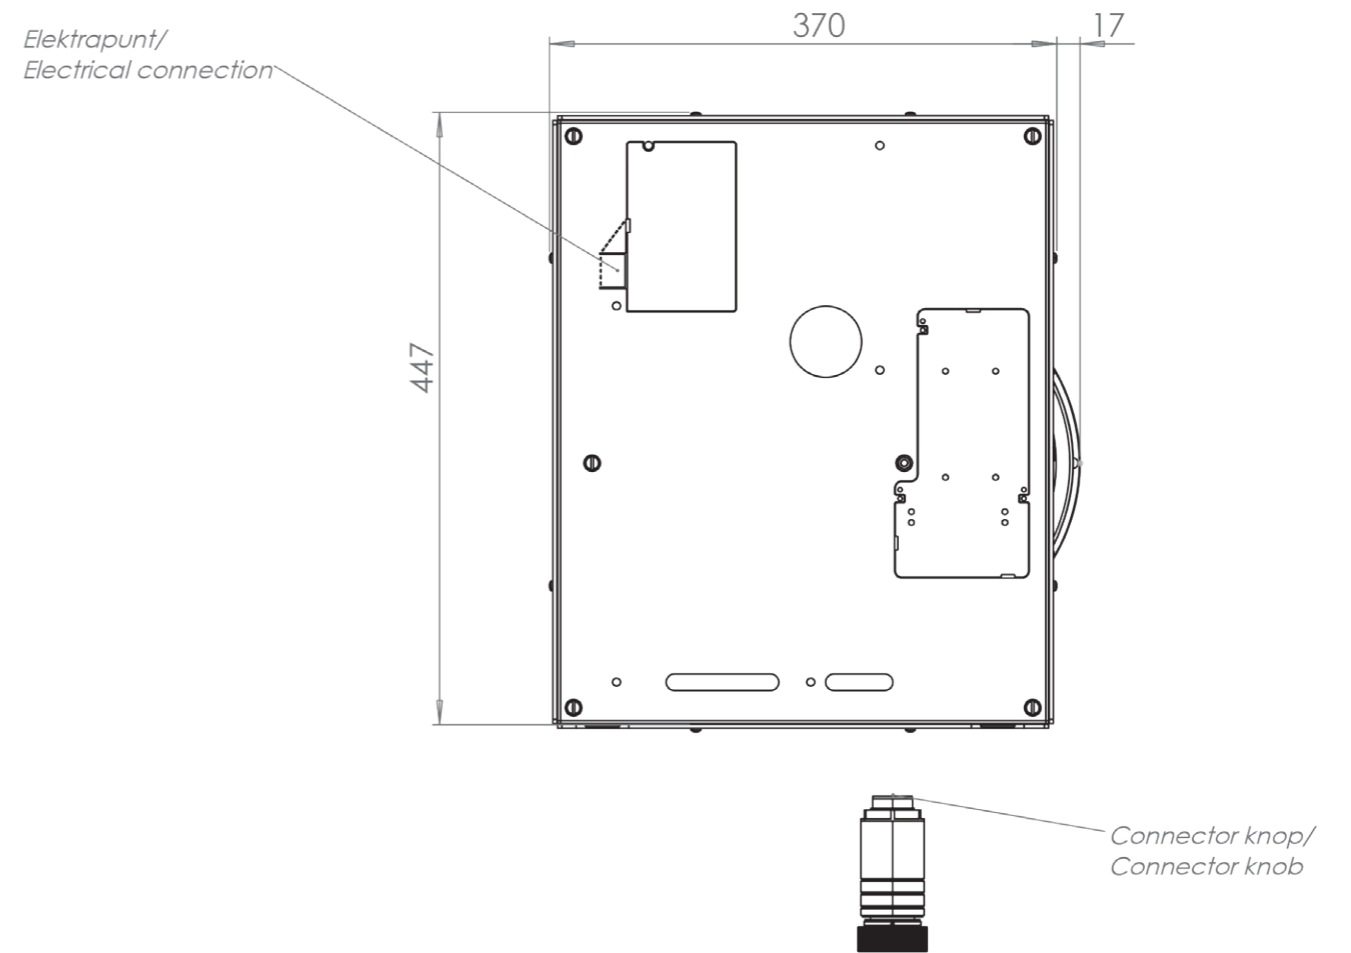

Hole pattern

Technical information

Model	Azuma-I Top Side
Nominal voltage	208 VAC / 240 VAC
Maximum power	2,600W (@208VAC) / 3,000W (@240VAC)
Unit dimensions (LxWxH)	17.60 × 14.57 × 3.54 inches 447 x 370 x 90 mm
Total height (including support set)	4.65 inches 118 mm
Minimum cabinet width	17.72 inches 450 mm
Minimum countertop depth	23.62 inches 600 mm
Countertop thickness	0.16-1.38 inches 4-35 mm
Type of cooking system	Induction
Model edition	Black

Induction zones

1. Decorative ring large
COATED ALUMINUM

2. Induction zone large
COATED ALUMINUM/ CERAMIC GLASS

3. Control knob
ALUMINUM/GLASS

4. Cassette
ALUMINUM

Large zone

LARGE ZONE

Control knob

3D-visualization of Top Side knob

3D-visualization Front Side knob

Dimensions control knob

Front view

Top view

Control knob

Technical drawing

Bovenaanzicht / Top view

Onderaanzicht / Bottom view

Vooraanzicht / Front view

Zijaanzicht / Side view

*Inclusief ondersteuningsset/
Including support bar

Hole pattern

Technical information

Model	Azuma-I Front Side
Nominal voltage	208 VAC / 240 VAC
Maximum power	2,600W (@208VAC) / 3,000W (@240VAC)
Unit dimensions (LxWxH)	17.60 x 14.57 x 3.54 inches 447 x 370 x 90 mm
Total height (including support set)	4.65 inches 118 mm
Minimum cabinet width	17.72 inches 450 mm
Minimum countertop depth	25.59 inches 650 mm
Countertop thickness	0.16-1.38 inches 4-35 mm
Type of cooking system	Induction
Model edition	Black