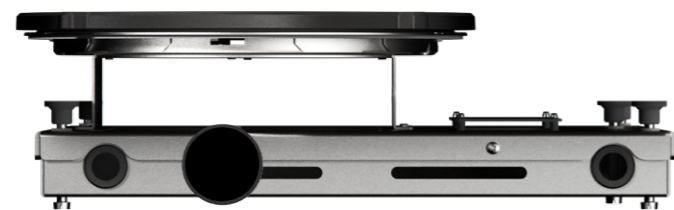

Hole pattern

Technical information

Model	Azuma-I Top Side
Nominal voltage	208 VAC / 240 VAC
Maximum power	2,600W (@208VAC) / 3,000W (@240VAC)
Unit dimensions (LxWxH)	17.60 × 14.57 × 3.54 inches 447 x 370 x 90 mm
Total height (including support set)	4.65 inches 118 mm
Minimum cabinet width	17.72 inches 450 mm
Minimum countertop depth	23.62 inches 600 mm
Countertop thickness	0.16-1.38 inches 4-35 mm
Type of cooking system	Induction
Model edition	Black

Installation and handling instructions

Installation manual induction

User manual induction

Made in Holland

PITT
COOKING

Induction

Azuma-I
Front Side

Exploded view

Induction zones

1. Decorative ring large
COATED ALUMINUM

2. Induction zone large
COATED ALUMINUM/ CERAMIC GLASS

3. Control knob
ALUMINUM/GLASS

4. Cassette
ALUMINUM

Large zone

LARGE ZONE

Control knob

Onderaanzicht / Bottom view

Vooraanzicht / Front view

Zijaanzicht / Side view

*Inclusief ondersteuningsset/
Including support bar

Hole pattern

Technical information

Model	Azuma-I Front Side
Nominal voltage	208 VAC / 240 VAC
Maximum power	2,600W (@208VAC) / 3,000W (@240VAC)
Unit dimensions (LxWxH)	17.60 x 14.57 x 3.54 inches 447 x 370 x 90 mm
Total height (including support set)	4.65 inches 118 mm
Minimum cabinet width	17.72 inches 450 mm
Minimum countertop depth	25.59 inches 650 mm
Countertop thickness	0.16-1.38 inches 4-35 mm
Type of cooking system	Induction
Model edition	Black